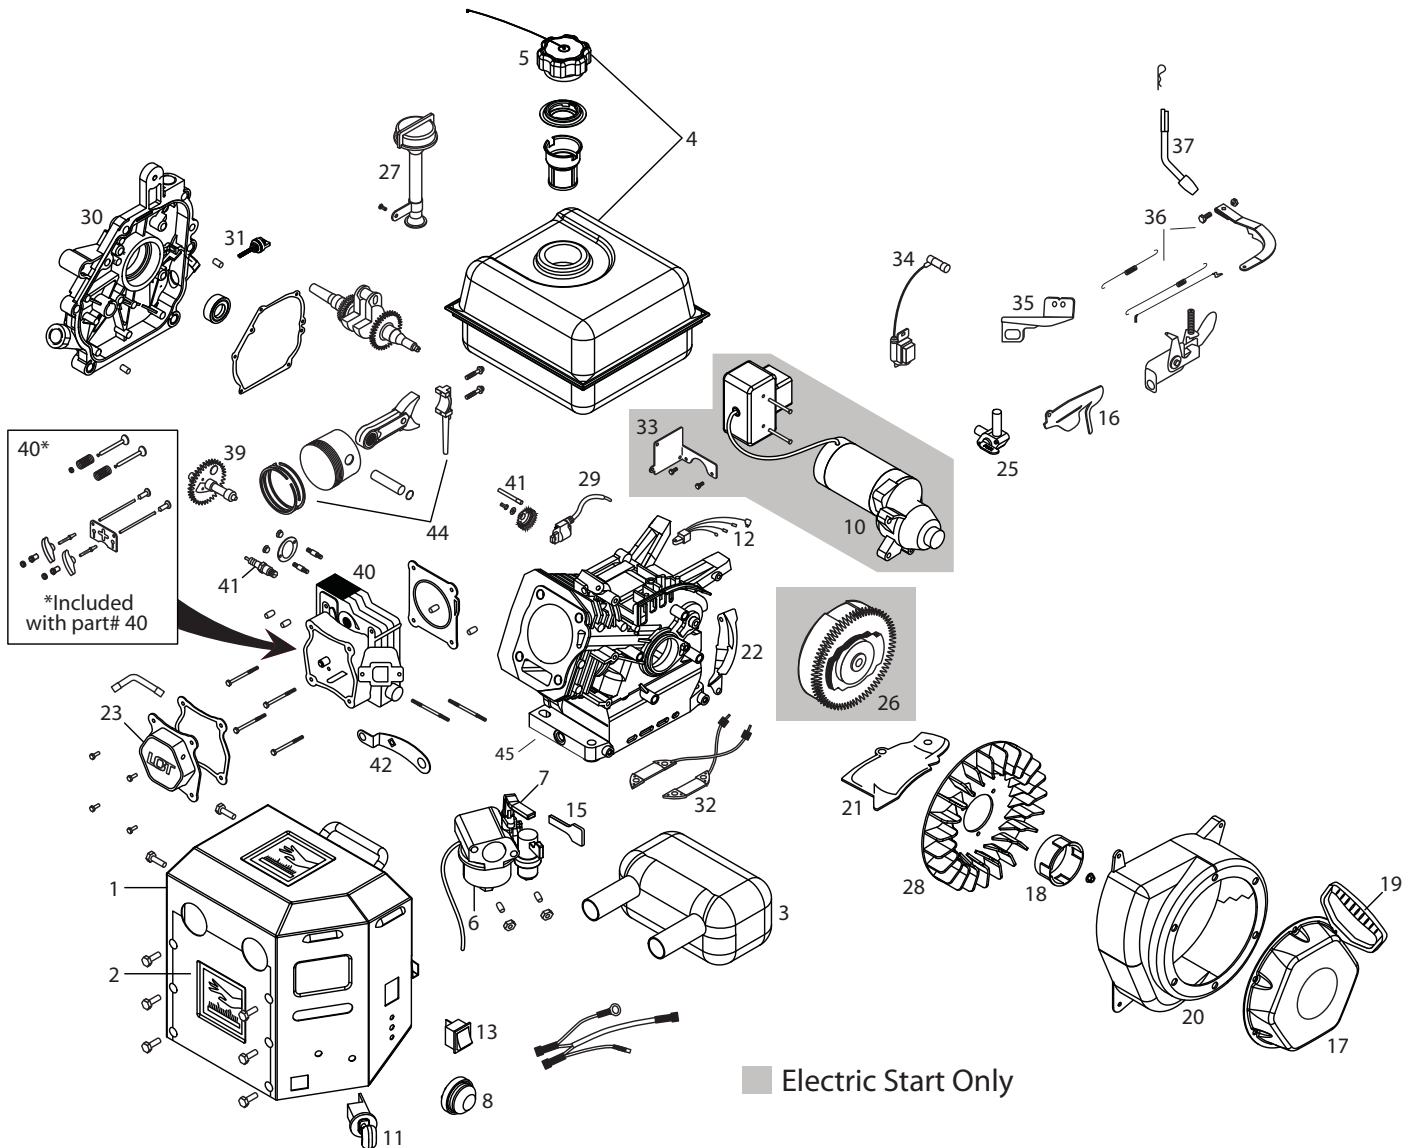

REPAIR PARTS
ENGINE, LCT

SNOW THROWER - - MODEL NUMBER 944.528140
MODEL NUMBER PLMHK18600781DE

Note: Item #29--Part # 420595 Ignition Coil comes as a kit that includes the CDI Box and the Ignition coil (with lamination and Hi-Tension Lead).

REPAIR PARTS
ENGINE, LCT

SNOW THROWER - - MODEL NUMBER 944.528140
MODEL NUMBER PLMHK18600781DE

KEY NO.	PART NO.	DESCRIPTION
1	424932	Snow Heater Box Assy
2	424934	Heater Fastener Kit
3	424937	Snow Muffler Assy
4	424938	Snow Fuel Tank Assy
5	424942	Oversized Fuel Tank Cap(Click Style)
6	424944	Snow Carburetor Assy
7	424947	Snow Choke Lever,Carburetor
8	424949	Fuel Primer Bulb Assembly With Hose
9	424951	Carb Studs And Couplings Kit
10	424953	Electric Starter Assy
11	424954	Key Switch Assy
12	424955	Cdi Box
13	424957	On/Off Switch
15	424958	Plastic Throttle/Choke Handle (Red)
16	424960	Governor Linkage Shield Plate
17	424962	Snow Recoil Starter Assy (Hex Style - Black)
18	424966	Starter Cup Small
19	424968	Snow Starter Grip
20	424971	Blower Housing Assembly Electric Start - Snow (Black)
21	424973	Shield, Under Flywheel Charging System
22	424975	Shield Electric Starter, Flywheel
23	420580	Valve Cover Service Kit
25	420592	Fuel Petcock
26	424970	Electric Flywheel Assy
27	424969	High Oil Fill
28	420586	Flywheel Fan
29	420595	Ignition Coil
30	420606	Crankcase Cover Assy
31	420961	Dipstick
32	424959	Charging Coil
33	424952	Electric Starter Bracket
34	424950	Coil Armature
35	424948	Governor Spring Tab
36	420601	Governor Arm Service Kit
37	420602	Governor Shaft
39	420584	Camshaft
40	420578	Cylinder Head Asm
41	424939	Spark Plug
42	424936	Cdi Box Bracket
44	420582	Piston Asm
45	420581	Cylinder Service Kit