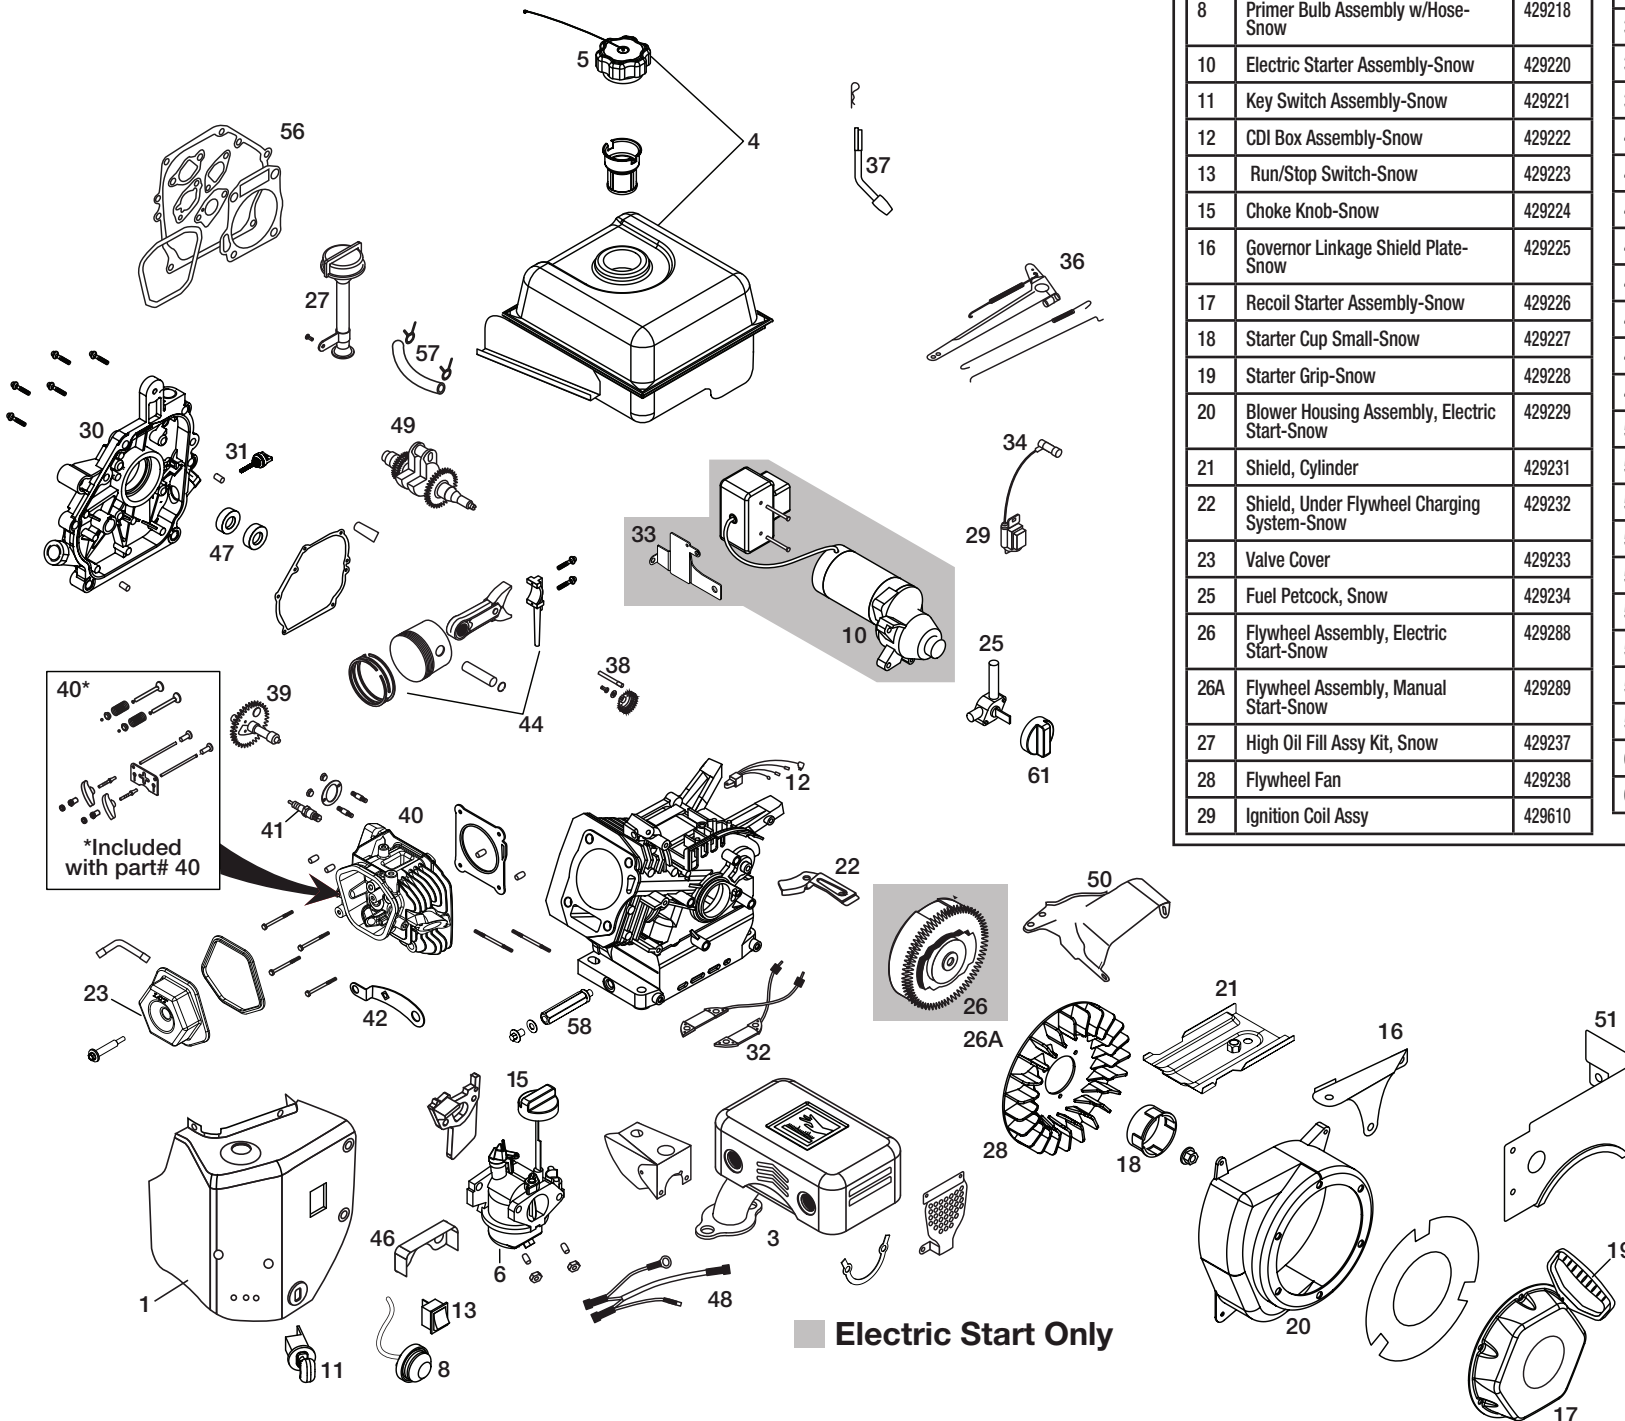

291CC SNOW ENGINE SERVICE KIT

LIQUID COMBUSTION TECHNOLOGY

1	Heater Box Assembly-Snow	429206	30	Crankcase Cover Assy	429241
3	Muffler Assembly-Snow	429208	31	Non-Removable Oil Plug	429242
4	Fuel Tank Assembly-Snow	434889	32	Charging Coil AC/DC	429243
5	Fuel Tank Cap-Oversized (Click Style)-Snow	429211	33	Electric Starter Bracket	429290
6	Carburetor Assembly-Snow	429215	34	Spark Plug Boot	429291
8	Primer Bulb Assembly w/Hose-Snow	429218	36	Governor Arm Assy	429248
10	Electric Starter Assembly-Snow	429220	37	Governor Shaft	429250
11	Key Switch Assembly-Snow	429221	38	Governor Gear Assembly	429292
12	CDI Box Assembly-Snow	429222	39	Camshaft	429253
13	Run/Stop Switch-Snow	429223	40	Cylinder Head Assy	429254
15	Choke Knob-Snow	429224	41	Spark Plug	429255
16	Governor Linkage Shield Plate-Snow	429225	42	CDI Box Bracket-Snow	429257
17	Recoil Starter Assembly-Snow	429226	44	Piston And Rod Assy	429258
18	Starter Cup Small-Snow	429227	46	Vapor Shield	429213
19	Starter Grip-Snow	429228	47	Seal Kit	429611
20	Blower Housing Assembly, Electric Start-Snow	429229	48	Wire Harness	429284
21	Shield, Cylinder	429231	49	Crankshaft	429285
22	Shield, Under Flywheel Charging System-Snow	429232	50	Top Shield	429286
23	Valve Cover	429233	51	Fuel Tank Skirt	429287
25	Fuel Petcock, Snow	429234	52	Rocker Arm Kit	429612
26	Flywheel Assembly, Electric Start-Snow	429288	53	Push Rod Tappet Kit	429613
26A	Flywheel Assembly, Manual Start-Snow	429289	54	Cylinder Assy	429614
27	High Oil Fill Assy Kit, Snow	429237	56	Engine Gasket Kit	429615
28	Flywheel Fan	429238	57	Fuel Hose Kit	432146
29	Ignition Coil Assy	429610	58	Extended Oil Drain Tube	432687
			59	291cc Manual Start Short Block	429648
			60	291cc Electric Start Short Block	429649
			61	Fuel Knob-Snow	432752