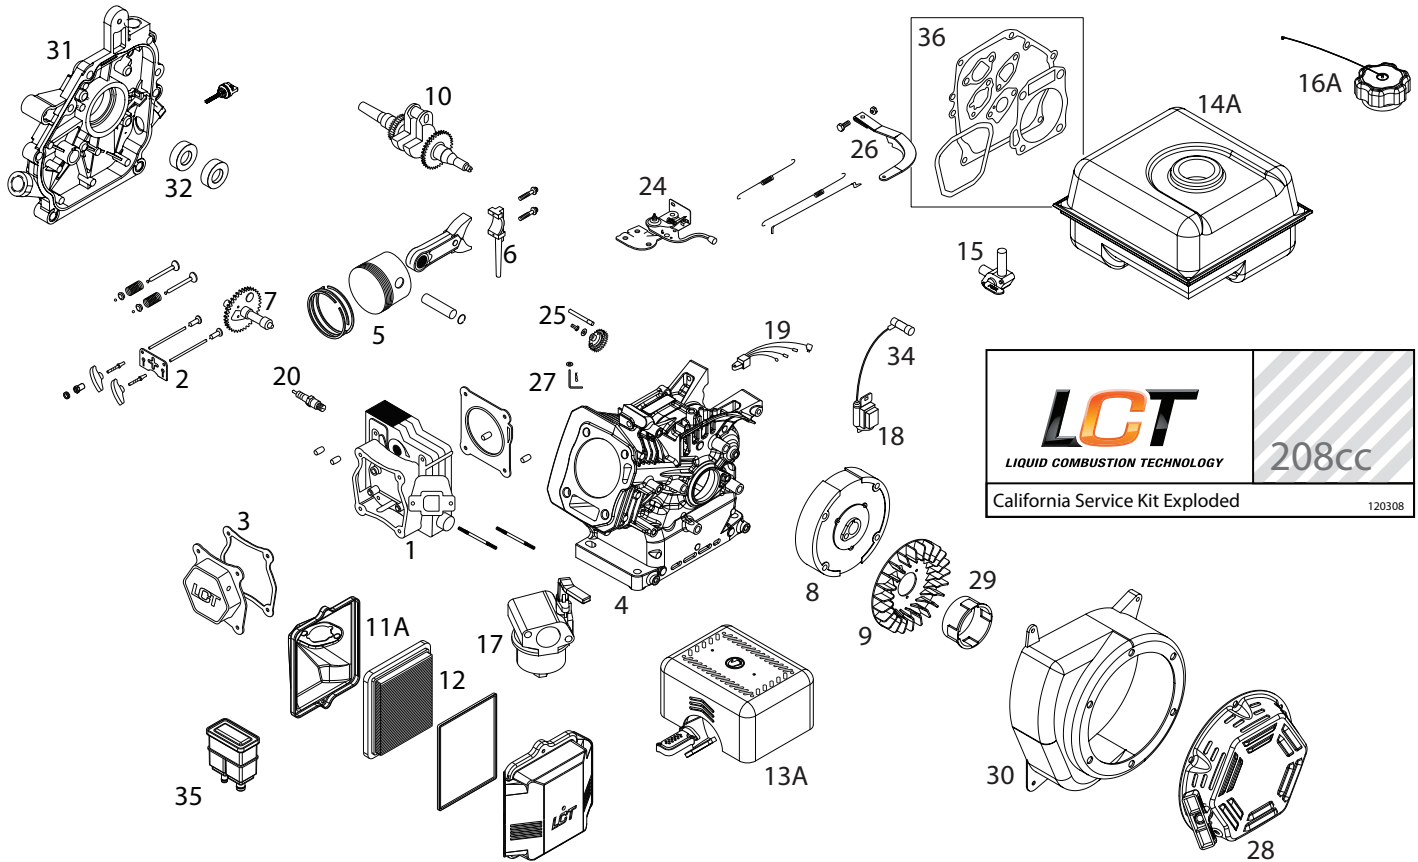

# REPAIR PARTS

TILLER - - MODEL NUMBER 944.629660

ENGINE, LCT - - MODEL NUMBER PLMHK14600124P-