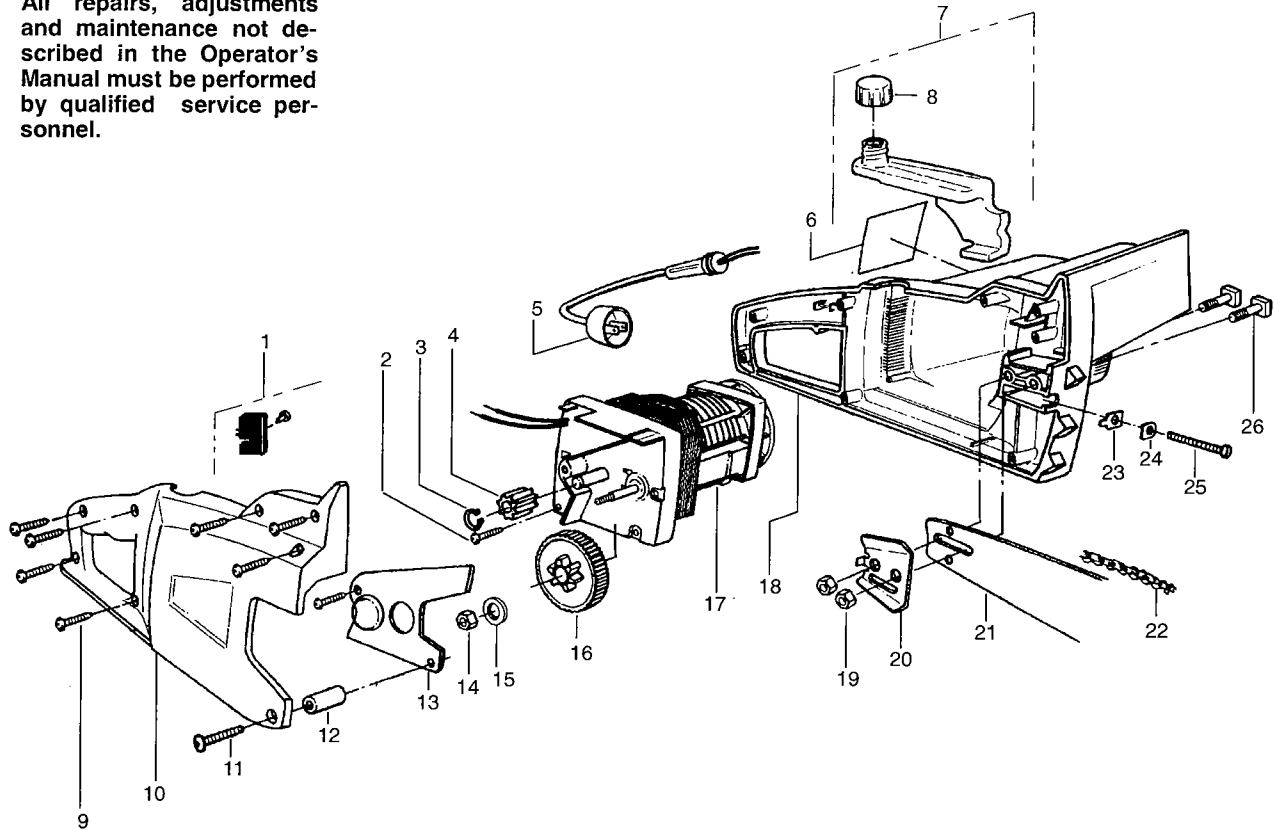

PARTS LIST NO. 530-164086		Poulan® PARTS LIST	MODEL(s) 1630
DATE 5/14/03	NEW		Note: Illustration may differ from actual model due to design changes

⚠ WARNING

All repairs, adjustments and maintenance not described in the Operator's Manual must be performed by qualified service personnel.

Ref.	Part No.	Description	Ref.	Part No.	Description	Ref.	Part No.	Description
1.	530-025518	Switch	12.	530-015832	Spacer	21.	952-044370	16"-Bar
2.	530-015495	Screw	13.	530-029278	Gear Cover	22.	952-051211	16" -Chain
3.	530-015501	Retaining Ring	14.	530-015251	Nut	23.	530-023492	Pin
4.	530-025463	Pinion Gear	15.	530-015842	Washer	24.	530-025466	Bar Adjusting Plate
5.	530-401718	Cordset	16.	530-029341	Gear Assy	25.	530-015514	Screw
6.	530-057959	Warning Decal	17.	530-404232	Motor Ass'y.	26.	530-015831	Bar Mounting Bolt
7.	530-014254	Oil Tank Assembly	18.	530-014253	Motor Hsg - Left (Incl. 26)	Not Shown		
8.	530-029282	Oil Cap	19.	530-015251	Nut	530-163981	Operator's Manual	
9.	530-015495	Screw	20.	530-029285	Plate	530-029543	Scabbard - 16"	
10.	530-029504	Hsg - Right						
11.	530-015835	Screw						

✓ = NEW PART NUMBER FOR THIS IPL * = REFER TO THE SERVICE REFERENCE INDICATED FOR MORE INFORMATION. (LOCATED AT END OF IPL)
 ● = THESE PARTS ARE ILLUSTRATED FOR CLARITY. ORDER COMPLETE ASSEMBLY.