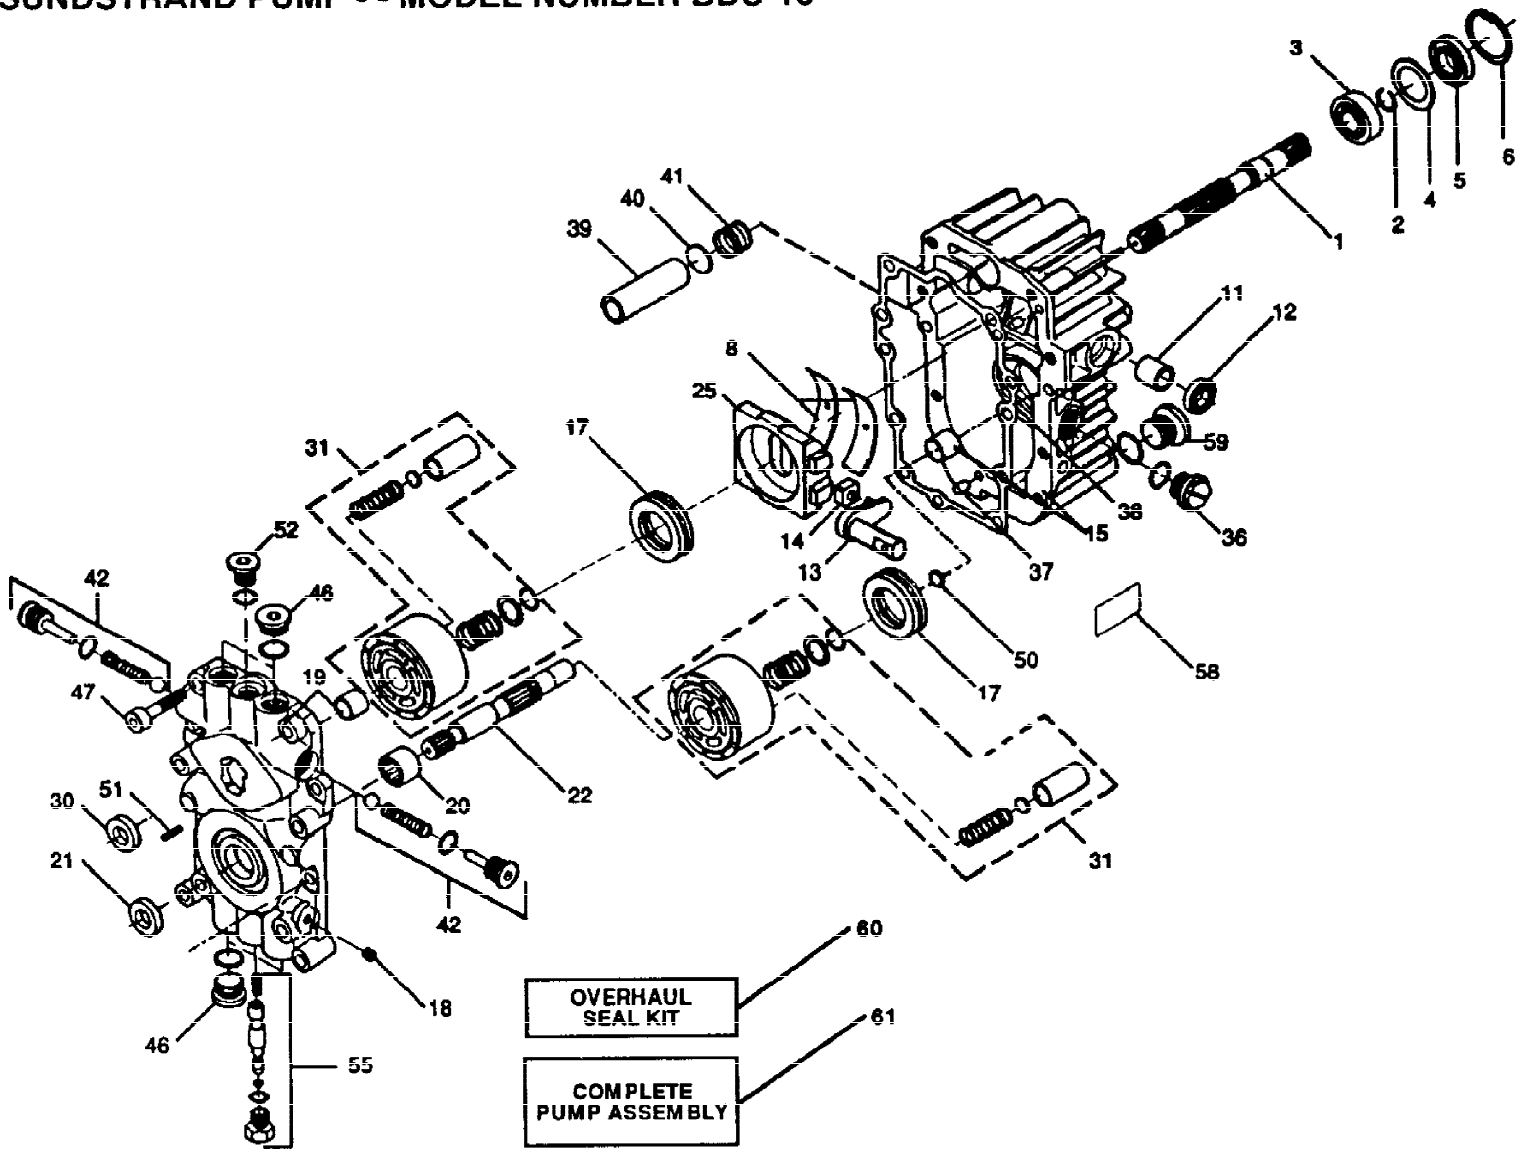

18 HP 44" TRACTOR - MODEL NUMBER Y18H44A

SUNDSTRAND PUMP - - MODEL NUMBER BDU-10

Ref #	Part Number	Qty	Description
1	122756X		SHAFT.PU.2003022
2	122716X		RETAINIANG RING-(2003016)
3	122745X		BALL BEARING
4	122715X		SPACER
5	122700X		SEAL LIP
6	122699X		RING.RET.2003052
8	122767X		CRADLE BEARING (2003023)
11	122747X		BEARING
12	122717X		SEAL.9008000-0126
13	122748X		TRUNION ARM (2003005)
14	122749X		GUIDE.2000015.HYD
15	127146X		SUB= 121430X
17	122770X		SUB= 142936
18	122771X		PLUG PIPE
19	127147X		"KIT,CTR SECTION (2513007)"
20	122773X		NEEDLE BEARING
21	122722X		LIP SEAL-9008000-0127
22	122750X		SHAFT
25	127148X		"SWASHPLATE,VARIAB"
30	122723X		SEAL LIP
31	127149X		"KIT,BLOCK CYLINDE"
32	127150X		SUB= 127149X
36	127151X		"PLUG,PLASTIC 9005200-8700"
37	122786X		PIN
38	122718X		GASKET.20030600
39	122731X		FILTER
40	122730X		WASHER (2000011)
41	122728X		SPRING
42	127152X		KIT.VALVE.2513014
46	122787X		PLUG
47	122752X		SCREW9007314-0808
50	122788X		WASHER
51	122789X		PIN
52	122754X		PLUG
55	127153X		"KIT,BYPASS VALVE"
58	122727X		ADHESIVE LABEL
59	122790X		PLUG
60	127154X		"KIT,OVERHEAD SEAL -2513013"
61	121430X		PUMP.BDU-10S-114