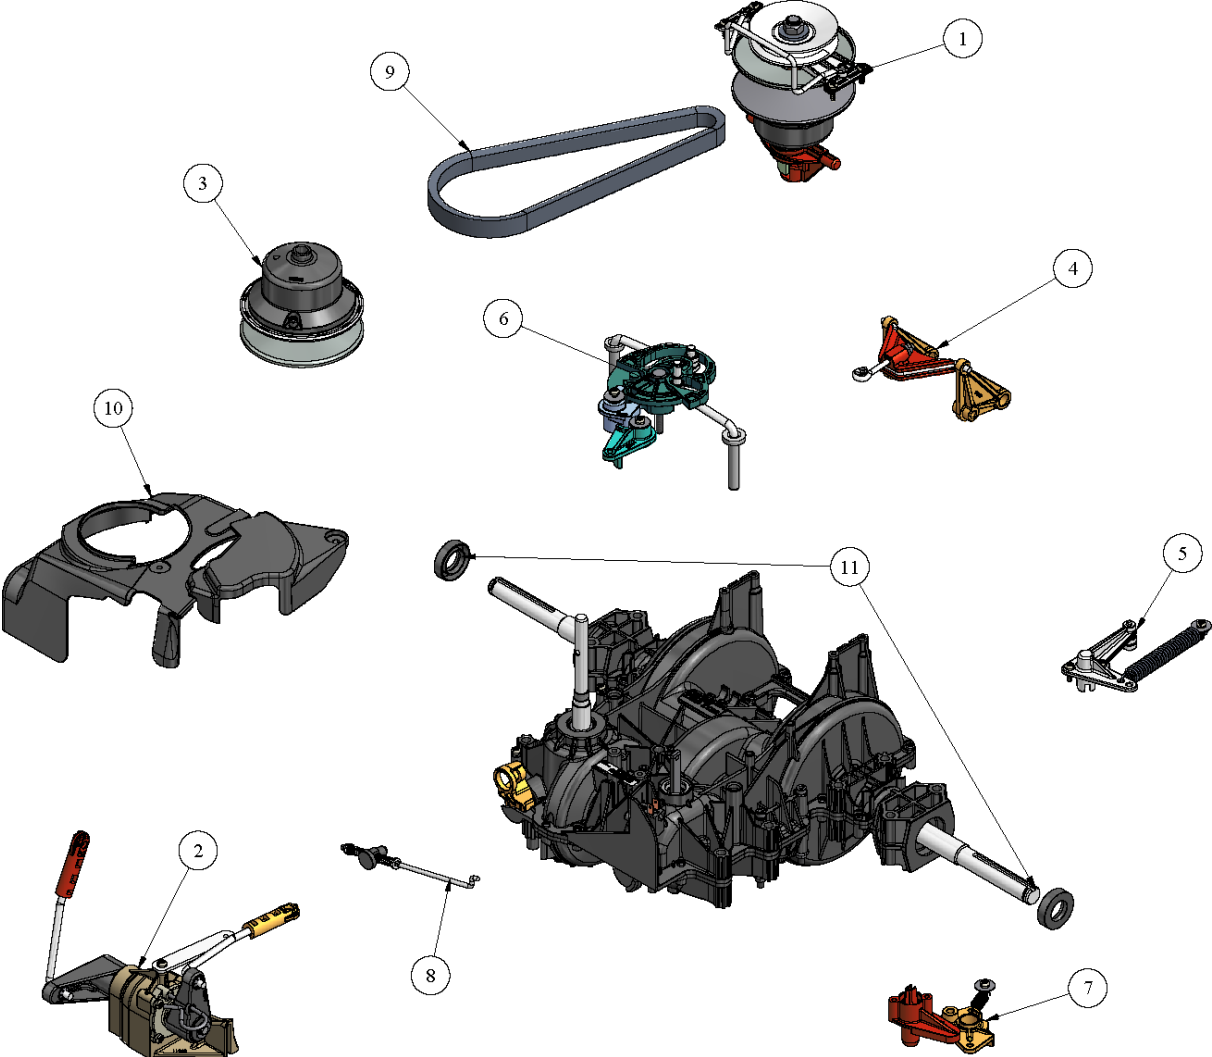

SPARE PARTS LIST

ACCESSORIES AND TOOLS

GT87070, 2014-06

[HOP#415663](#)

Ref	Part No	Description	Remark	QTY KIT
1	587 08 67-03	CONTROL		1
2	587 29 09-01	TRANSMISSION KIT		1
3	587 08 67-01	CONTROL		1
4	587 29 14-03	TRANSMISSION KIT		1
5	587 29 13-01	BRAKE		1
6	587 08 69-02	CONTROL		1
7	587 29 14-01	TRANSMISSION KIT		1
8	587 29 14-02	TRANSMISSION KIT		1
9	587 08 61-01	BELT		1
10	587 08 63-01	CAM		1
11	587 08 64-01	SEAL		2