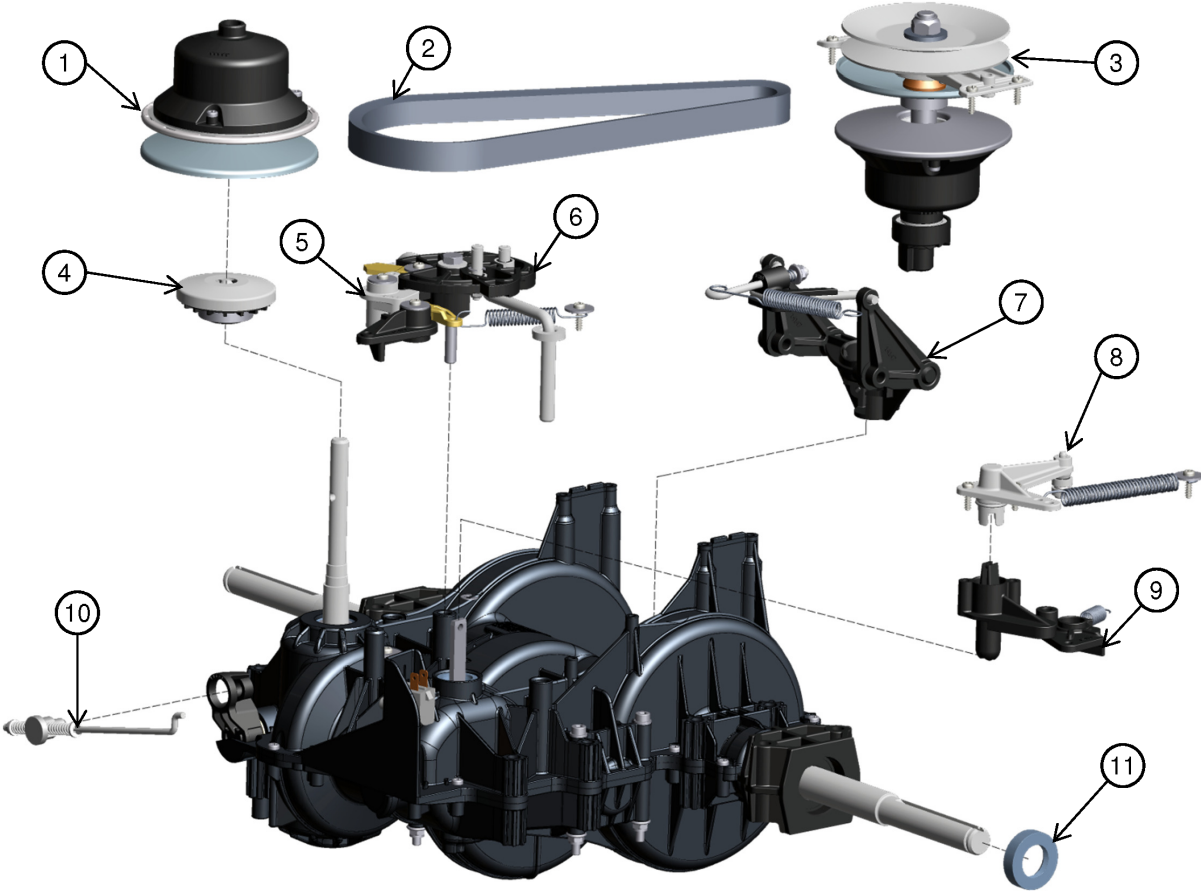

SPARE PARTS LIST

ACCESSORIES AND TOOLS

GT87069, 2014-06

[HOP# 580486201](#)

Ref	Part No	Description	Remark	QTY KIT
1	587 08 67-01	CONTROL		1
2	587 08 61-01	BELT		1
3	587 08 67-03	CONTROL		1
4	587 29 11-01	TRANSMISSION KIT		1
5	587 08 67-02	CONTROL		1
6	587 08 63-02	CAM		1
7	587 29 12-01	TRANSMISSION KIT		1
8	587 29 13-01	BRAKE		1
9	587 29 14-01	TRANSMISSION KIT		1
10	587 29 14-02	TRANSMISSION KIT		1
11	587 08 64-01	SEAL		2
12	587 29 16-01	COVER		1