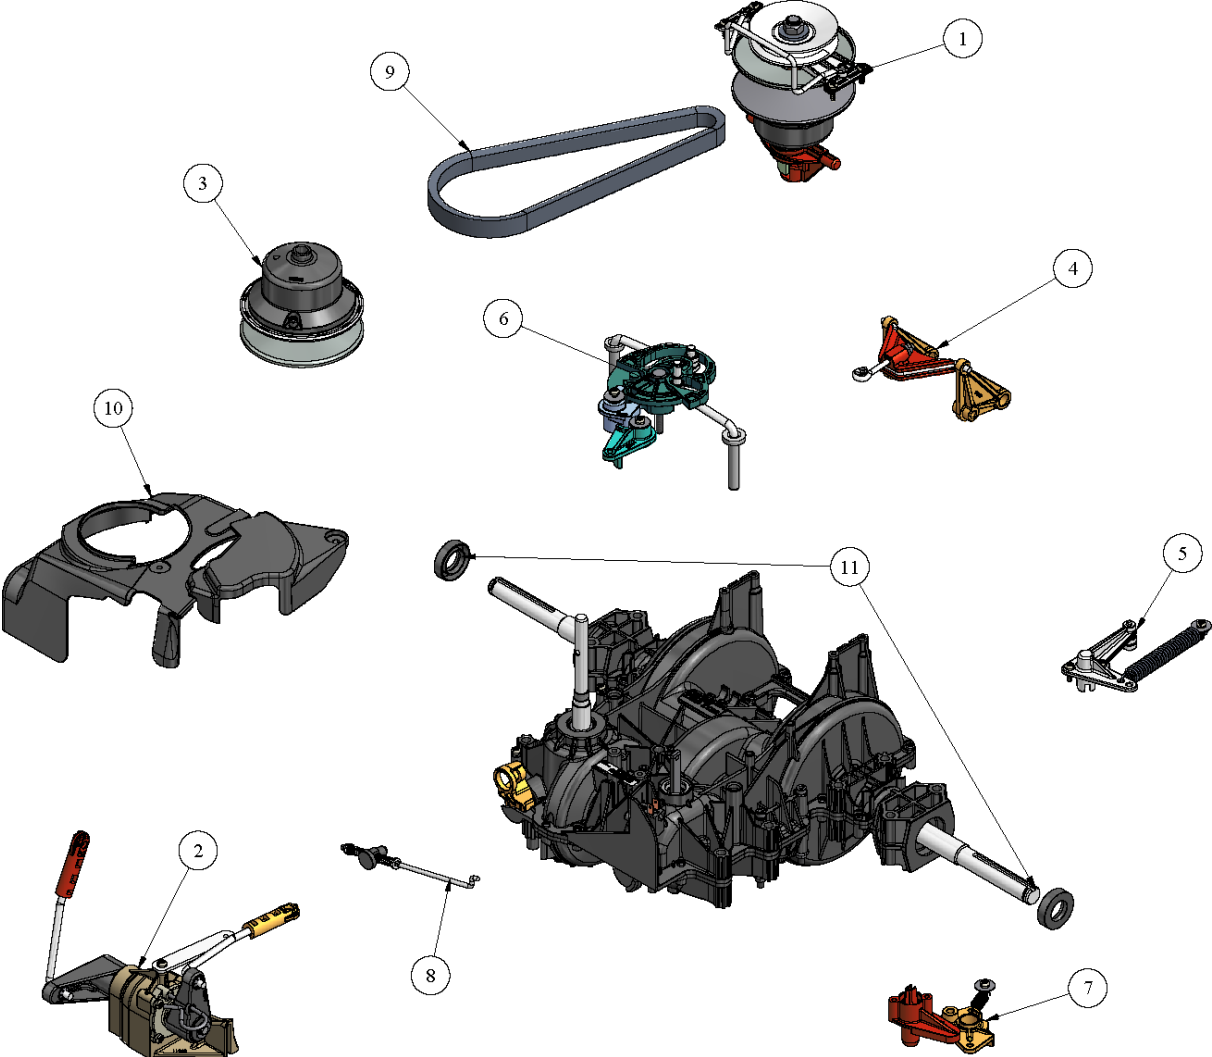

SPARE PARTS LIST

ACCESSORIES AND TOOLS

GT87070, 2014-06

[HOP Part #580986301](#)

Ref	Part No	Description	Remark	QTY KIT
1	587 08 67-03	CONTROL		1
2	587 29 09-01	TRANSMISSION KIT		1
3	587 08 67-01	CONTROL		1
4	587 29 14-03	TRANSMISSION KIT		1
5	587 29 13-01	BRAKE		1
6	587 08 69-02	CONTROL		1
7	587 29 14-01	TRANSMISSION KIT		1
8	587 29 14-02	TRANSMISSION KIT		1
9	587 08 61-01	BELT		1
10	587 08 63-01	CAM		1
11	587 08 64-01	SEAL		2