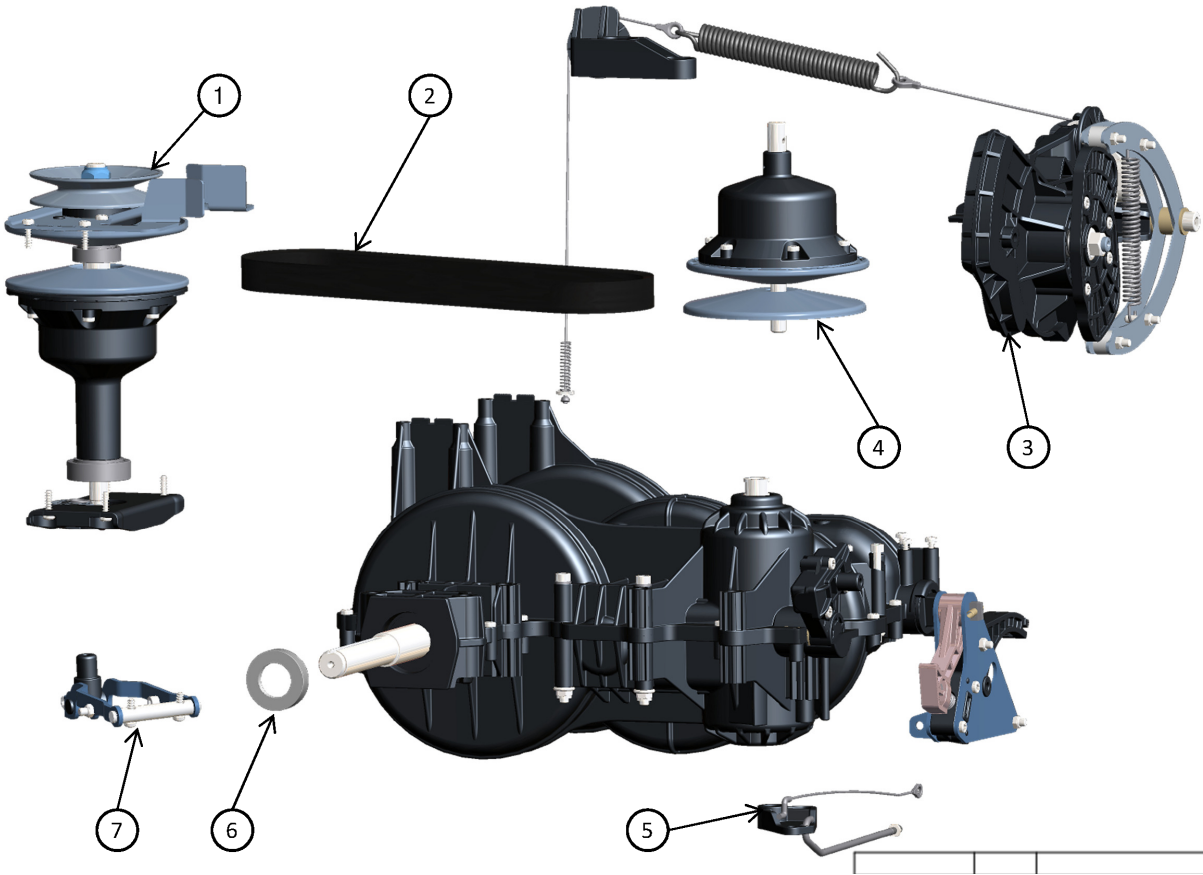

SPARE PARTS LIST

ACCESSORIES AND TOOLS

GT87007, 2014-06

Ref	Part No	Description	Remark	QTY KIT
1	587 29 36-04	ENGINE UNIT		1
2	587 08 61-01	BELT		1
3	587 29 36-05	ENGINE UNIT		1
4	587 29 36-03	ENGINE UNIT		1
5	587 29 36-01	ENGINE UNIT		1
6	587 29 08-01	SEAL		2
7	587 29 36-02	ENGINE UNIT		1