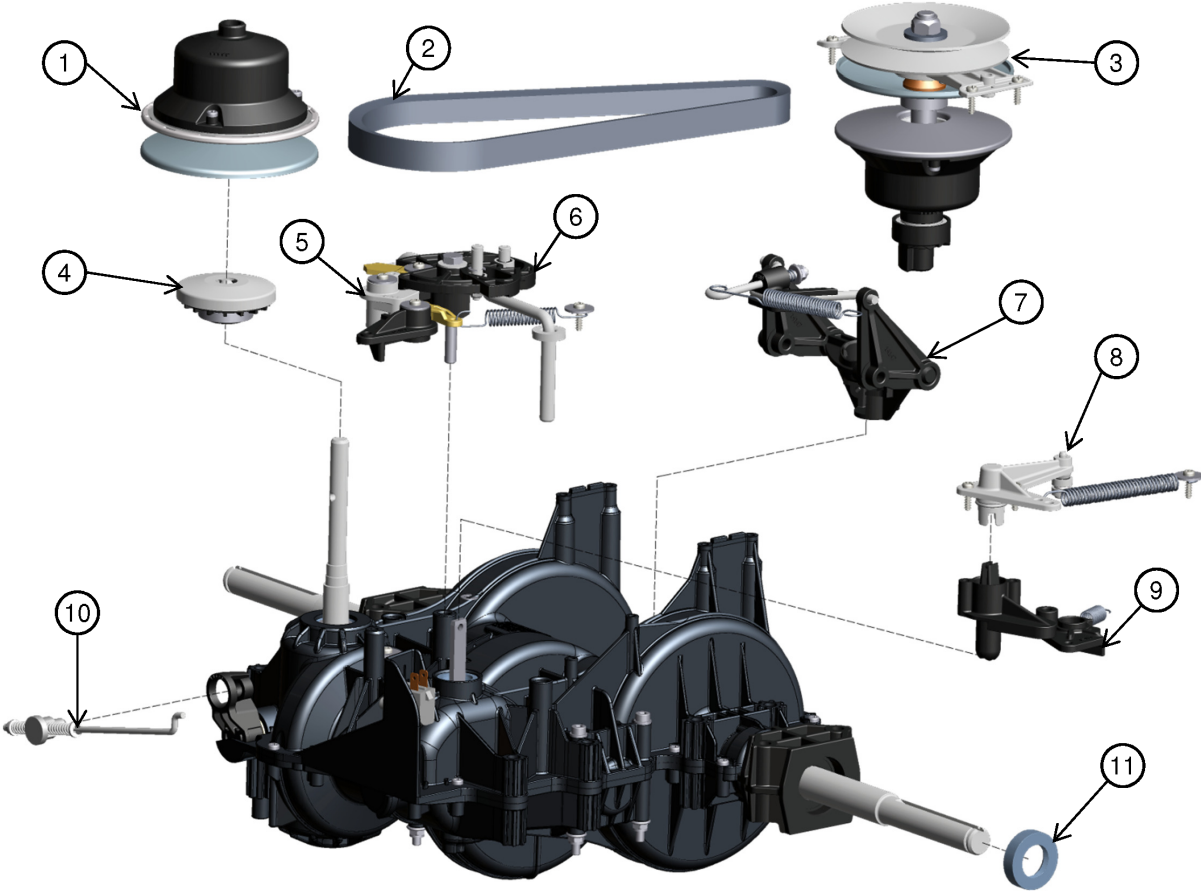

# SPARE PARTS LIST

ACCESSORIES AND TOOLS

GT87069, 2014-06

Ref	Part No	Description	Remark	QTY KIT
1	587 08 67-01	CONTROL		1
2	587 08 61-01	BELT		1
3	587 08 67-03	CONTROL		1
4	587 29 11-01	TRANSMISSION KIT		1
5	587 08 67-02	CONTROL		1
6	587 08 63-02	CAM		1
7	587 29 12-01	TRANSMISSION KIT		1
8	587 29 13-01	BRAKE		1
9	587 29 14-01	TRANSMISSION KIT		1
10	587 29 14-02	TRANSMISSION KIT		1
11	587 08 64-01	SEAL		2
12	587 29 16-01	COVER		1