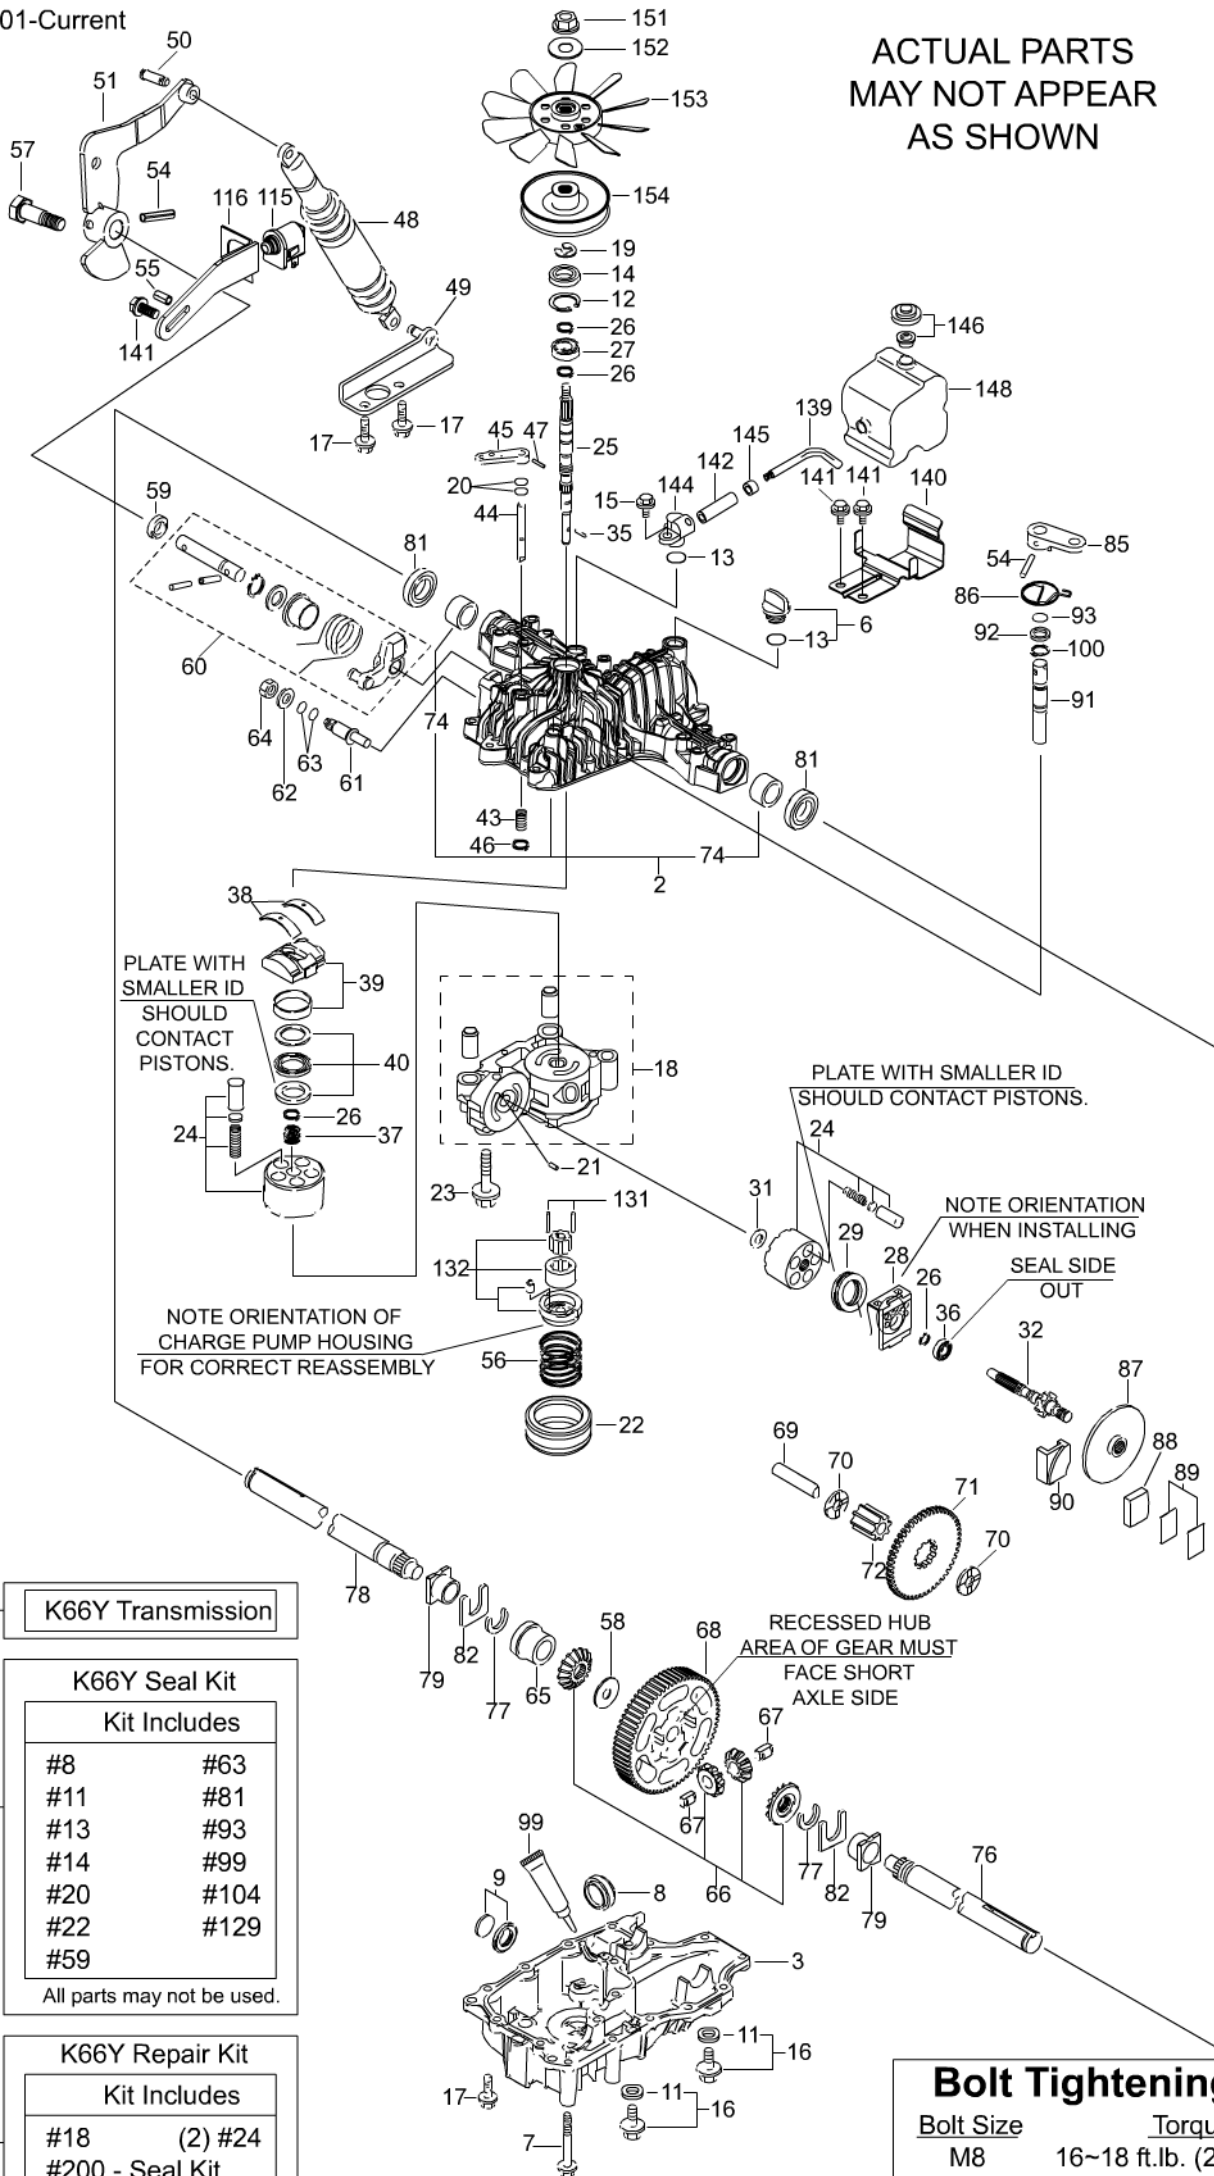

Tuff Torq K66 Y

Spare parts
Ersatzteile
Pièces détachées
Reserve onderdelen
Repuestos
Reservdelar

ACTUAL PARTS
 MAY NOT APPEAR
 AS SHOWN

- 1- K66Y Transmission
- 200- K66Y Seal Kit
- Kit Includes
- | | |
|-----|------|
| #8 | #63 |
| #11 | #81 |
| #13 | #93 |
| #14 | #99 |
| #20 | #104 |
| #22 | #129 |
| #59 | |
- All parts may not be used.

- 201- K66Y Repair Kit
- Kit Includes
- | | |
|-----------------|---------|
| #18 | (2) #24 |
| #200 - Seal Kit | |
- All parts may not be used.

Bolt Tightening Specs.

Bolt Size	Torque
M8	16~18 ft.lb. (21~24 N.m)
M10	33~47 ft.lb. (45~64 N.m)