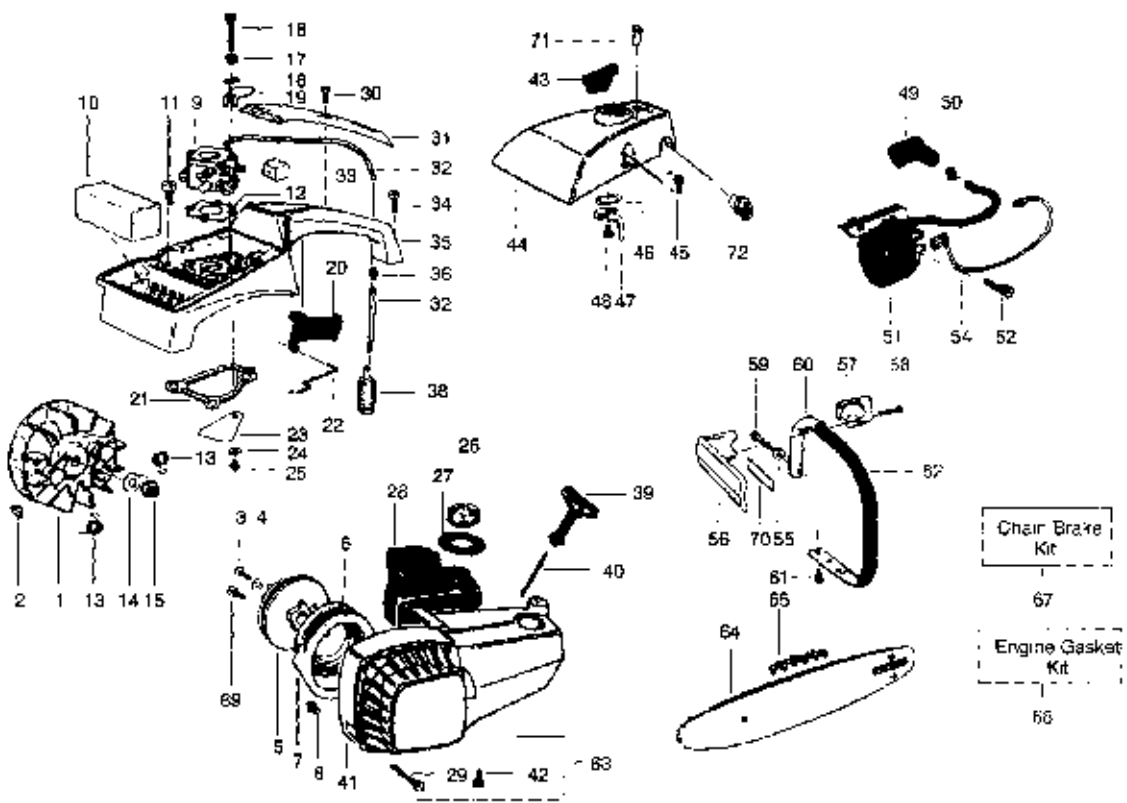

Ref #	Part Number	Qty.	Description
1	530047198		Flywheel Ass'y
2	530015126		Flywheel Key
3	530015036		Pulley Retaining Screw
4	530015123		Washer
5	530069288		Starter Pulley
6	530042023		Starter Spring
7	530038312		Air Baffle - T 4
8	530001726		Screw - T 4
9			Carburetor Kit
10	530023791		Air Filter
11	530015242		Screw
12	530019045		Carburetor Gasket
13	530023817		Starter Dog Spring
14	530015127		Flywheel Washer
15	530626605		Nut
16	530015245		Screw
17	530023865		Spacer
18	530015254		Wave Washer
19	530023805		Choke Shutter
20	530029826		Throttle Trigger
21	530019236		Gasket
22	530026606		Throttle Wire
23			Reed Valve
23	530023366		Reed Valve
23	530036331		Reed Valve
24			Washer
24	530023367		Washer
24	530036332		Washer
25	530016064		Screw
26	530014347		Fuel Cap Ass'y
27	530019093		Seat
28	530010775		Fuel Tank Ass'y
29			Screw
30	530015247		Screw
31			Handle Cover
31	530023774		Handle Cover
31	530024967		Handle Cover
32	530069216		Fuel Line
33	530023373		Throttle Wire Boot
34	530015239		Screw
35			Handle & Carb Hsg
35	530069848		Handle & Carb Hsg
35	530037774		Handle & Carb Hsg
36	530023877		Fuel Line Fitting
38	530014362		Fuel Pick-Up Ass'y
39	530037485		Starter Handle
40	530069232		Rope Kit
41	530069602		Fan Hsg Lt
42	530015650		Screw
43	530023807		Choke Knob
44			Carb Cover
44	530023775		Carb Cover
44	530038161		Carb Cover
45	530015168		Screw
46	530015147		Wave Washer
47	530023806		Choke lever
48	530015407		Screw
49	507475326		Spark Plug Boot
50	507475326		Spark Plug Connector
51	530069202		Ignition Module Kit