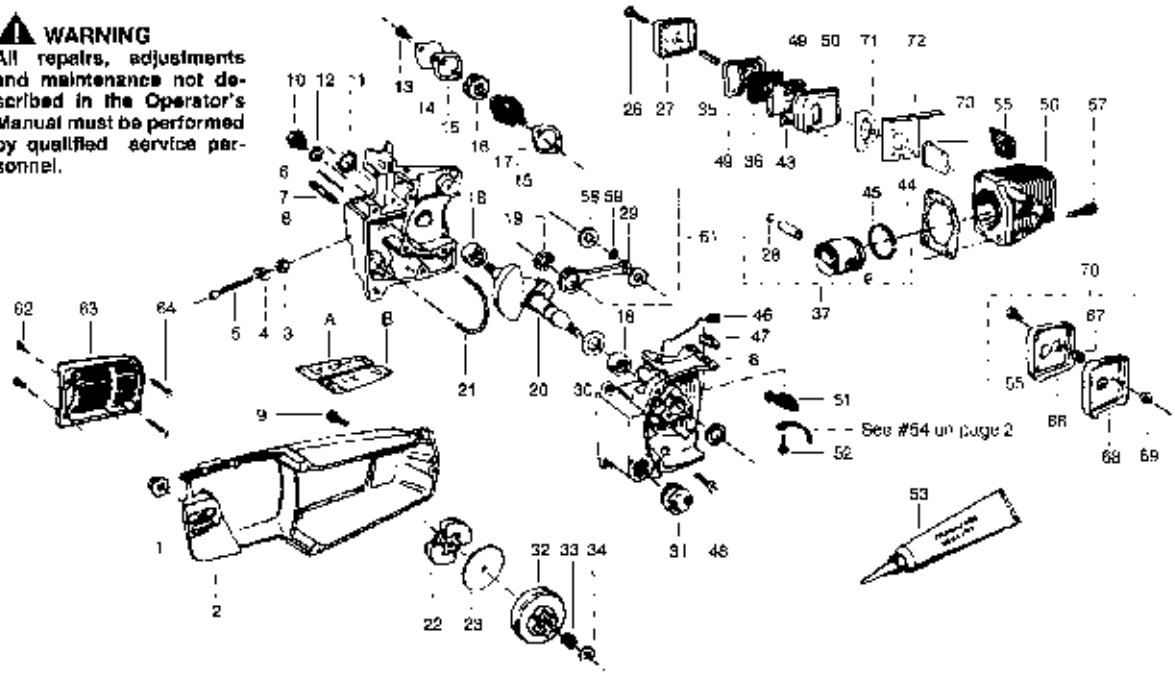

WARNING
All repairs, adjustments and maintenance not described in the Operator's Manual must be performed by qualified service personnel.

Ref #	Part Number	Qty.	Description
1	530015445		Bar Mounting Nut
2	530029476		Bar Clamp
3	530015135		Lock Nut
4	530023492		Bar Adjust Pin
5	530016115		Screw
6			Oil Tank Vent Pin
7	530015719		Bar Mounting Stud
8	530014742		Crankcase Ass'y
9	530015623		Screw
10	530069142		Check Valve Kit
11	530019059		Crankshaft Seal
12	530019089		Check Valve Gasket
13	530015476		Screw
14	530023802		Metering Body Cover
15	530019091		Metering Body Gasket
16	530023801		Oil Filter
17	530010195		Oil Pump Ass'y
18	530032029		Crankshaft Bearing
19	530032065		Roller Bearing
20	530022172		Crankshaft
21	530021026		Oil Discharge Line
22			Clutch Ass'y Kit
23	530069197		Clutch Washer Kit (Outside)
26	530015169		Screw
27	530023795		Muffler Cover
28	530023843		Piston Pin Retainer
29	530022158		Connecting Rod-1800; 2000
30	530023887		Thrust Washer
31			Oil Cap Ass'y
31	530010221		T 1 & T 2
31	530010444		T 3 & T 4
32	530069166		Clutch Drum
33	530032079		Clutch Bearing
34	530023519		Clutch Spacer (Inside)
35	530023535		Spacer
36	530023796		Spark Arrestor Screen
37			Piston
37	530010432		1800-T 1 & T 2
37	530069545		2000 - T 1, 2 & 3, & Model 1800-T 3 & 4
43	530001666		Screw
44	530019237		Cylinder Gasket
45			Piston Ring
45	530024929		Model 1800,
45	530023789		Model 2000
45	530025875		Model 2000
46	530023788		Switch Knob Ass'y
47	530023786		Ramp Switch
48	530015986		Screw
49	530023797		Muffler Baffle
50			Muffler Body
50	530023794		Muffler Body
50	530038325		Muffler Body
51	530023787		Switch Clamp
52	530015235		Screw
53	530030054		Crankcase Sealant
55	952030150		Spark Plug
56			Cylinder
56	530012139		Cylinder
56	530012140		Cylinder
57	530015239		Screw