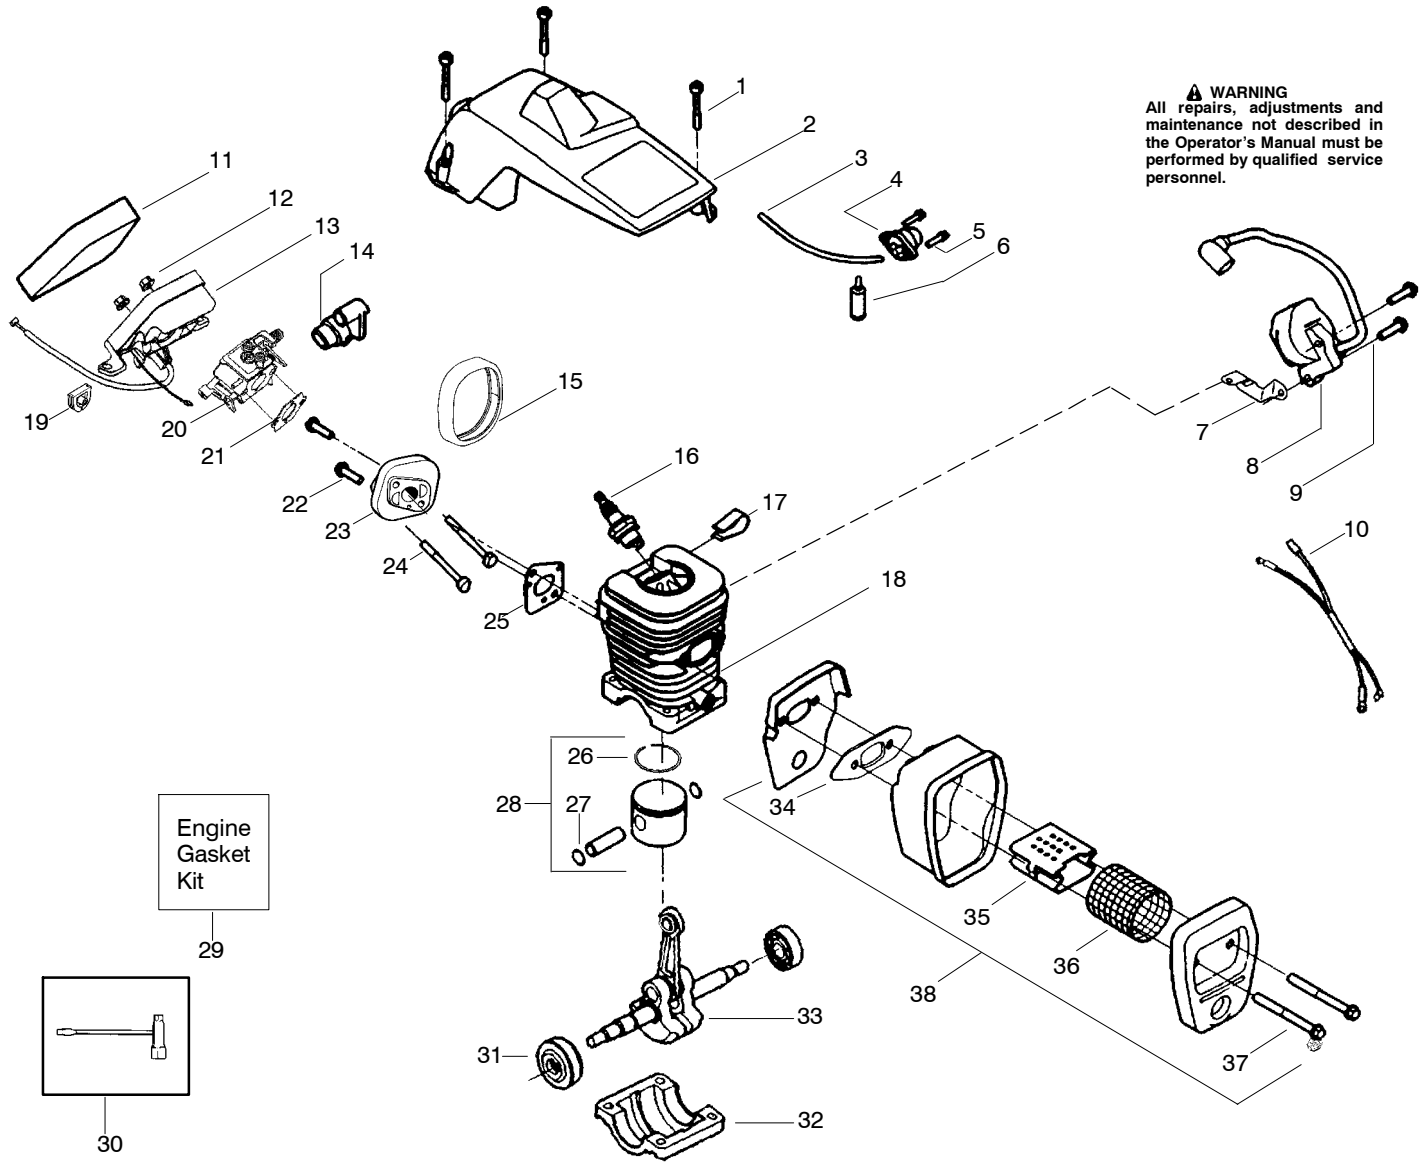

✓ = NEW PART NUMBER FOR THIS IPL

★ = REFER TO THE SERVICE REFERENCE INDICATED FOR MORE INFORMATION. (LOCATED AT END OF IPL)

PARTS LIST NO. <b>530165045</b>		<h1>Poulan</h1> ® PARTS LIST	CHAIN SAW MODEL(S) <b>2050 AV WT (Aust.)</b>
DATE <b>3/05/08</b>	Replaces <b>530165045-6/01/07</b>		<b>Note:</b> Illustration may differ from actual model due to design changes