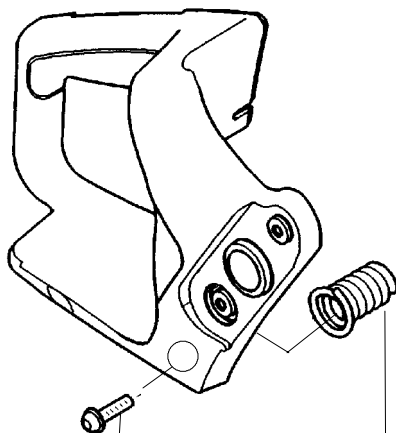

PARTS LIST NO. 530165045		Poulan® PARTS LIST	CHAIN SAW MODEL(S) 2050 AV WT (Aust.)	
DATE 3/05/08	Replaces 530165045-6/01/07		Note: Illustration may differ from actual model due to design changes	PAGE NO. 3

***** **Service Reference** *****

Note: Due to product improvements, your unit may have been built with or without the spring and screw shown below. If your unit does not have this spring and screw, no action is required. If your unit does have the spring and screw, please order the part numbers listed below.

530015814
Screw

530053274
Assy-Isolator Spring