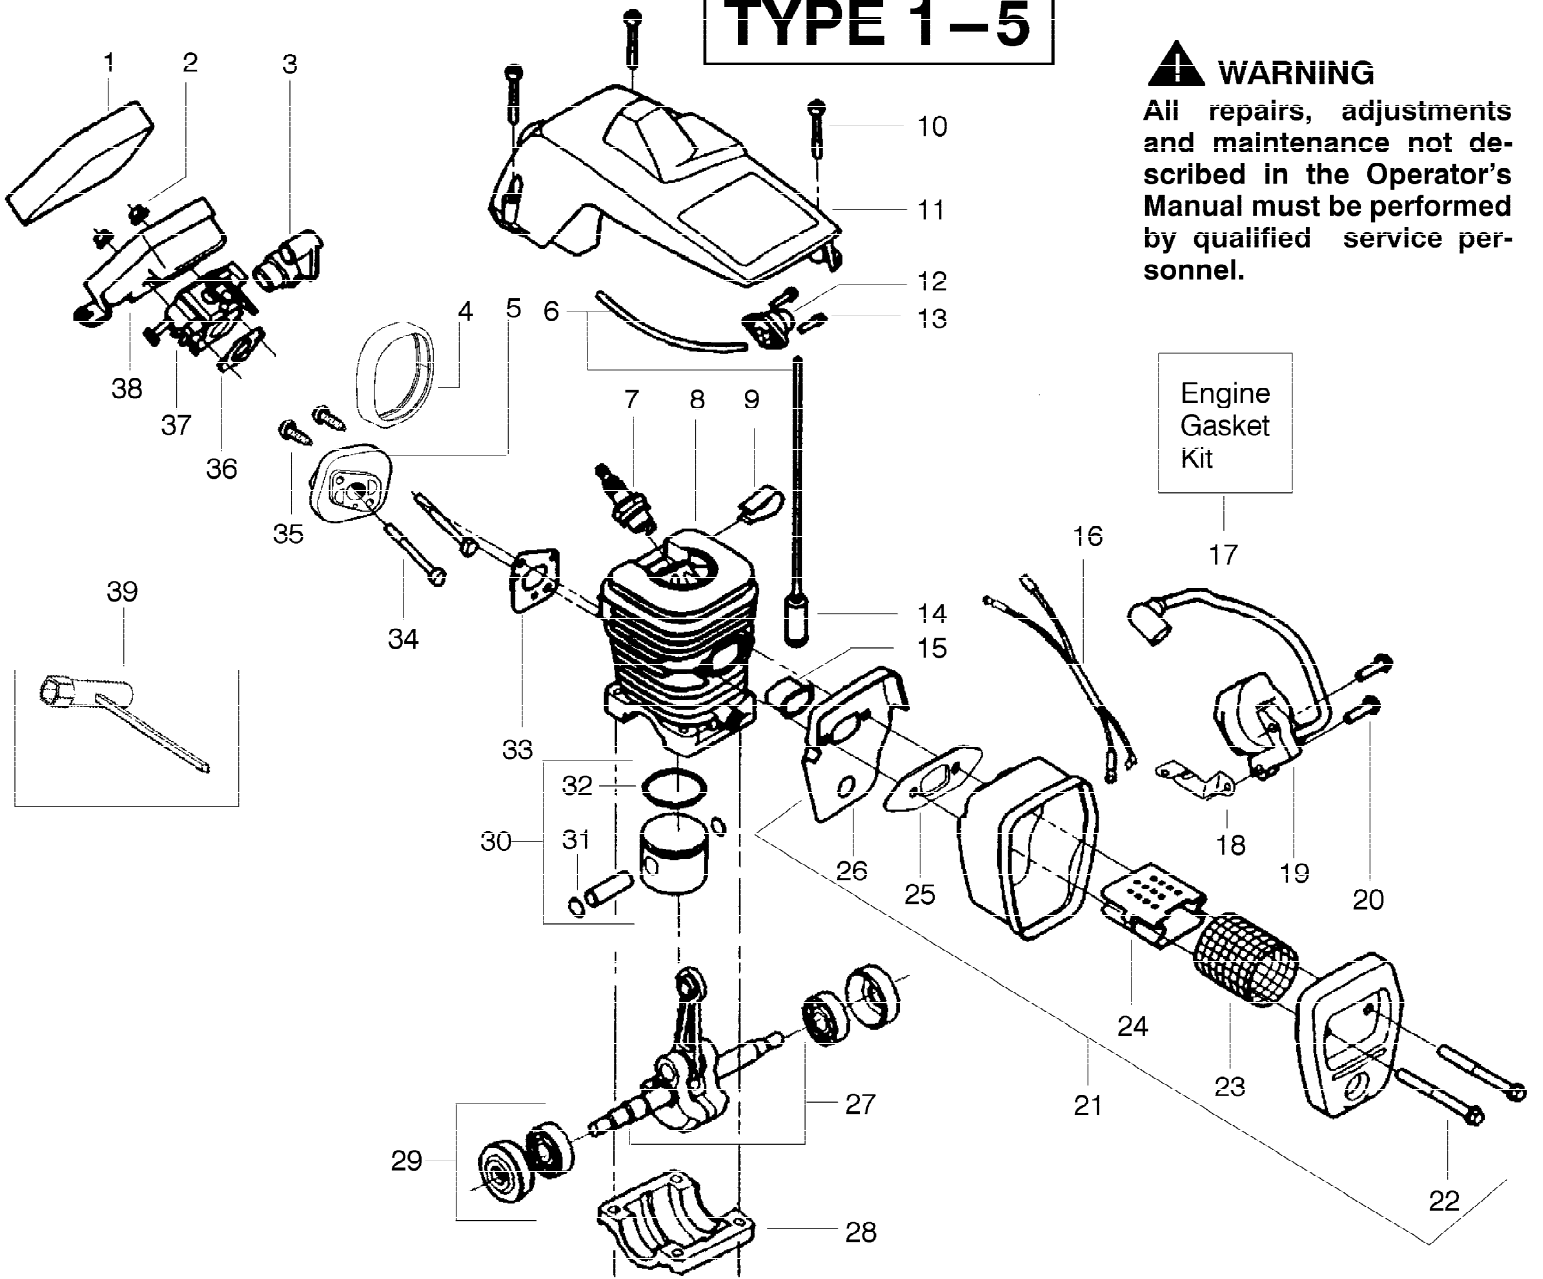

TYPE 1-5

⚠ WARNING
All repairs, adjustments and maintenance not described in the Operator's Manual must be performed by qualified service personnel.

Engine Gasket Kit

Ref #	Part Number	Qty	Description
1	530037793		Foam Air Filter
2	530016101		Nut
3	530035526		Grommet-Carb Adjust
4			Seal Carb-Adapter Refer to The Service Reference Indicated for more information.
5	530049700		Carb. Adapter
6	530069247		Fuel Line Kit(Small)
7	952030150		Spark Plug (RCJ-7Y)
8	530069606		Cylinder Kit 2050,2150,2175 (type 1-5)
8	530069607		Cylinder Kit 2375 (Type 1-5)
9	530016136		Clip-High Tension Lead
10	530016153		Screw
11	530069964		Cylinder Shield 2050,2150
11	530049227		Cylinder Shield 2175,2375
12	530047213		Air Purge Ass'y.
13	530015780		Screw
14	530095646		Fuel Pickup Ass'y.
15	530037652		Heat Insulator
16	530052296		Assy. Wire Harness
17	530069608		Kit Engine Gasket (Incl. 25, 33 & 36)
18	530047442		Strap-Ground
19	530039167		Module-Ignition
20	530015814		Screw
21	530047207		Assy-Muffler (Incl. 22-26)
22	530016132		Screw
23	530036103		Screen-Spark
24	530037813		Diffuser-Muffler
25	530069608		Gasket-Muffler
26	530049870		Backplate-Muffler
27	530047062		Assy.-Crankshaft
28	530037935		Cap-Crankcase
29	530056363		Assy.-Seal & Bearing
30	530069604		Kit Piston 2050,2150,2175 (Type 1-5) (Incl. 31 & 32)
30	530069605		Kit Piston 2375 (Type 1-5) (Incl. 31 & 32)
31	530015697		Retainer-Piston Pin
32	530029805		Ring-Piston 2050,2150,2175
32	530038729		Ring-Piston 2375
33	530069608		Gasket-Carb. Adapter
34	530016187		Screw
35	530016386		Screw
36	530069608		Gasket-Carburetor
37	530069703		Kit-Carburetor (WT-324)
38	530037804		Housing-Air Filter
39	530031163		Wrench-Bar
	530087857		Operator Manual Type 1,2,3,4
	530163649		Operator Manual Type 5
	530038257		Decal Instruction
	530038486		Decal Stop