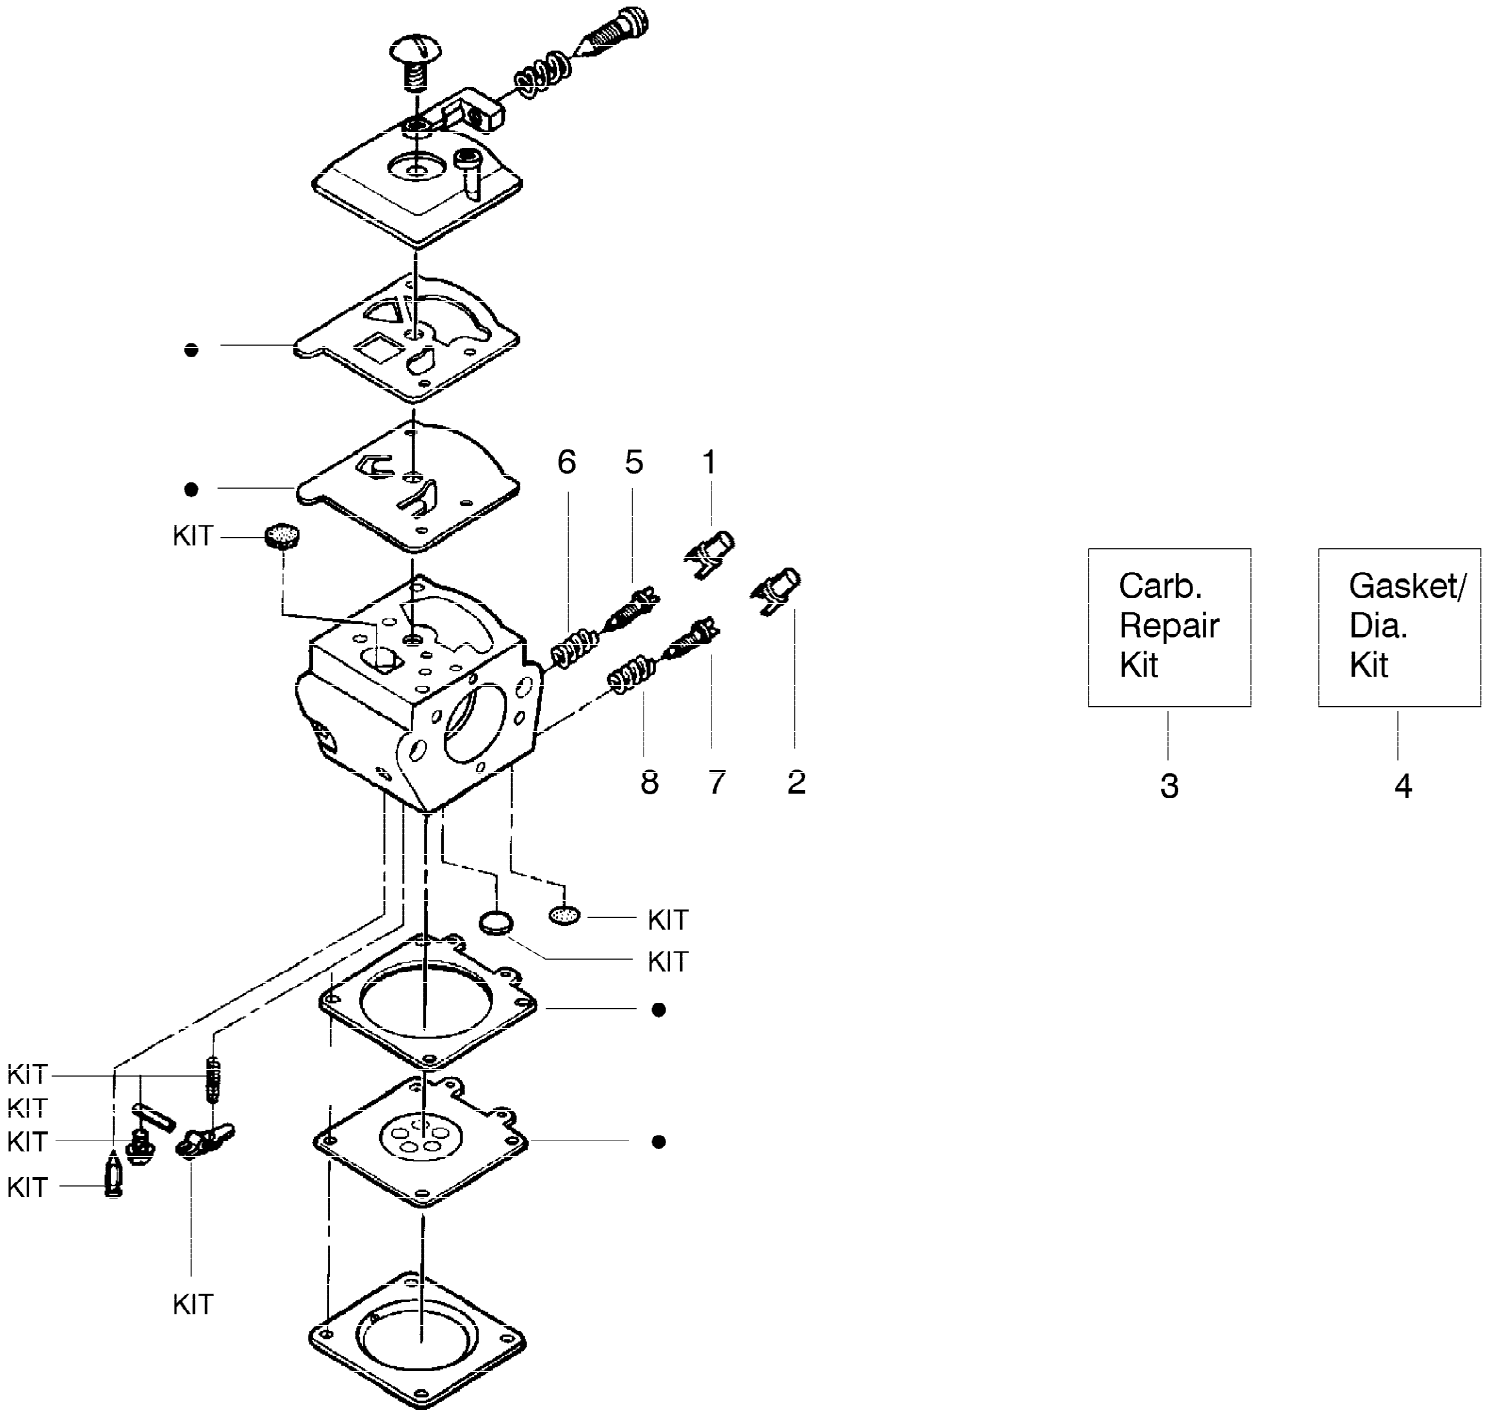

# Carburetor Assembly – WT324 – #530069703

Ref #	Part Number	Qty	Description
1	530038479		Limiter Cap-High (brown)
2	530038478		Limiter Cap-Low (tan)
3	530069826		Carburetor Repair Kit (KIT= Indicates Contents)
4	530069844		Gasket Diaphragm Kit (DOT= Indicates Contents)
5	530035383		Needle-Low Speed
6	530035293		Needle Spring-Low Speed
7	530035384		Needle-High Speed
8	530035295		Needle Spring-High Speed
530069703	530069703		Carburetor Assembly - #WT324