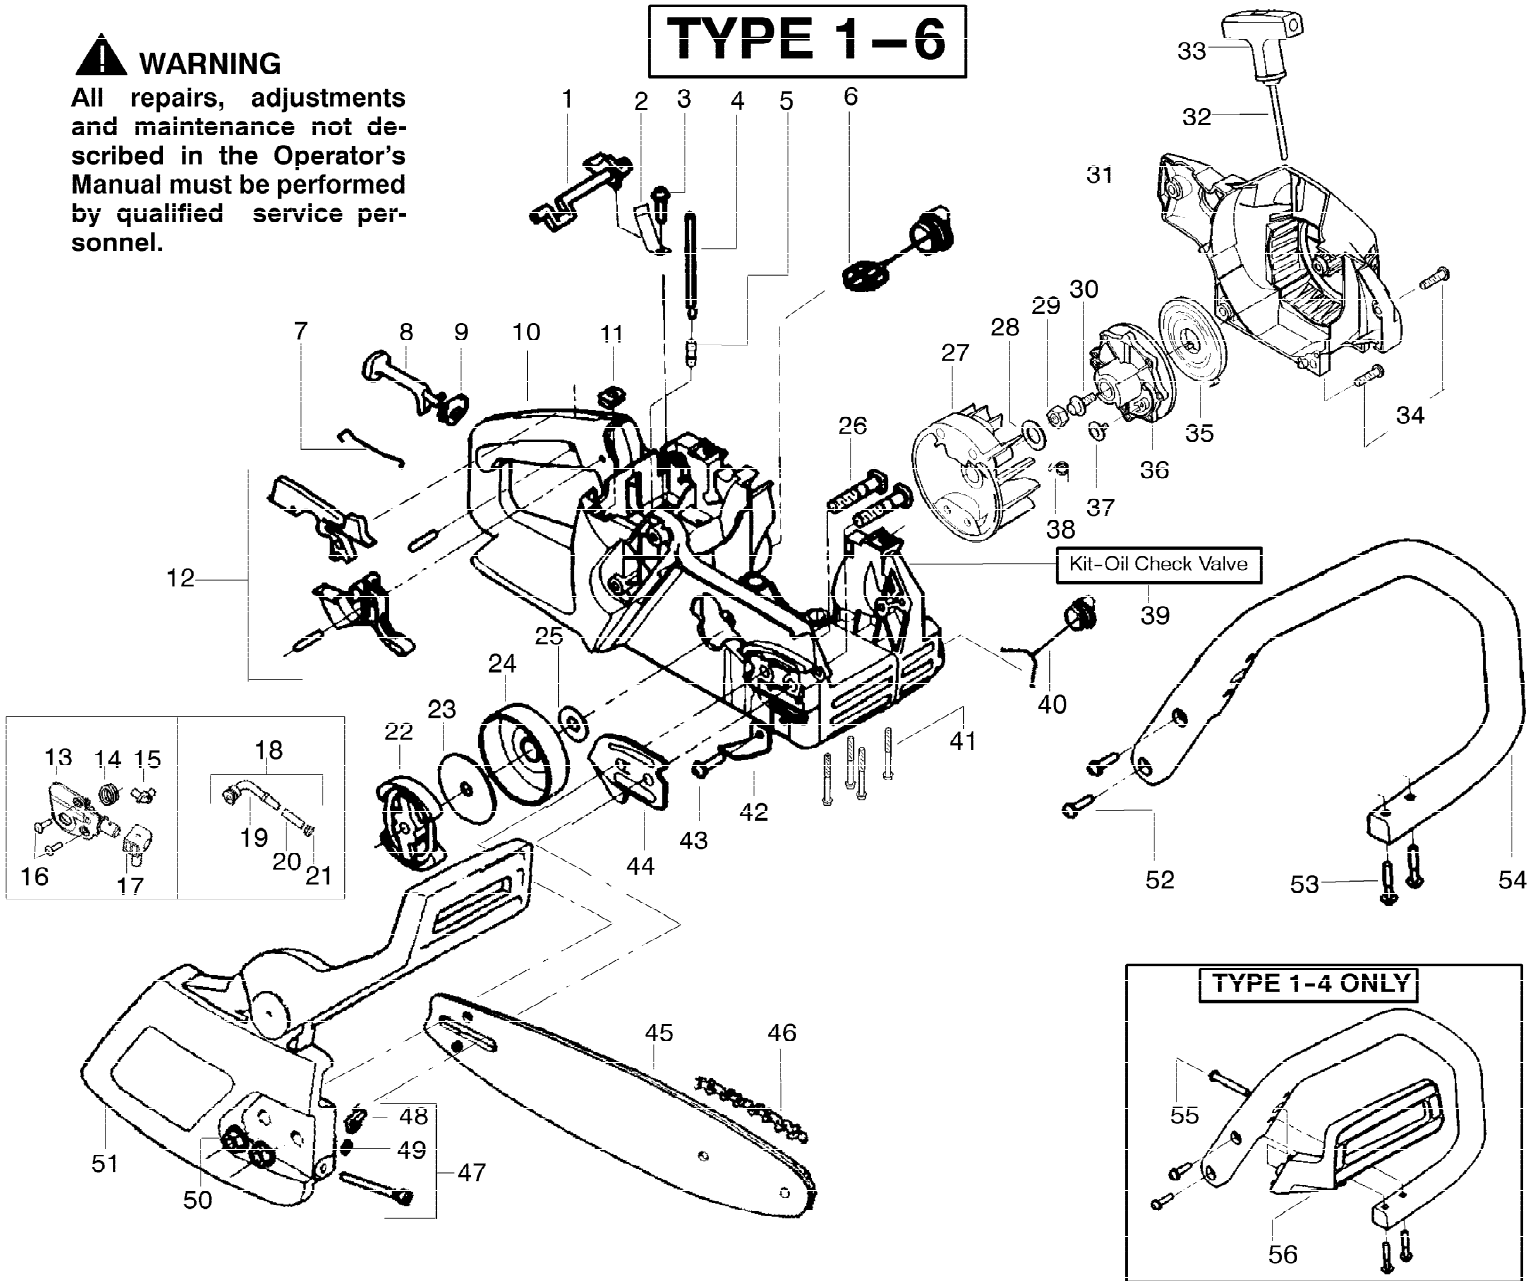

**⚠ WARNING**

All repairs, adjustments and maintenance not described in the Operator's Manual must be performed by qualified service personnel.

**TYPE 1-6**

Ref #	Part Number	Qty	Description
1	530038227		Lever-Switch (Incl. Pin)
2	530016149		Spring-Switch
3	530015775		Screw
4	530069216		Kit-Fuel Line (Large)
5	530023877		Fitting
6	530047192		Assy-Fuel Cap
7	530037809		Wire-Throttle
8	530047989		Lever-Choke
9	530038406		Grommet-Choke Knob
10	530069822		Assy-Chassis
11	530015922		Nut-Speed
12	530071305		Kit-Trigger & Lockout
13	530071259		Kit-Oil Pump (Incl 14,15,17)
14	530037820		Gear-Worm Spring
15	530049477		Elbow-Oil Pickup
16	530016064		Screw
17	530019206		Seal Block
18	530047663		Assy-Oil-Pickup (Incl. 19, 20 & 21)
19	530038373		Pickup-Oiler
20	530037821		Filter-Oil
21	530030189		Plug-Oil Filter
22	530014949		Assy. - Clutch
23	530015611		Washer-Clutch
24	530047061		Assy-Drum W/brg.
25	530015907		Washer - Thrust
26	530016133		Bolt-Bar Mounting
27	530039209		Assy-Flywheel
28	530015127		Washer-Flywheel
29	530016134		Nut-Flywheel
30	530015920		Screw
31	530049334		Housing-Fan 2050,2150
31	530049337		Housing-Fan 2175,2375
32	530069232		Kit-Rope
33	530037485		Handle-Starter
34	530015892		Screw
35	530027531		Spring-Starter
36	530037817		Pulley-Starter
37	530016080		Screw
38	530023817		Spring - Starter Dog
39	530071666		Kit-Oil Check Valve
40	530010846		Assy-Oil Cap
41	530016132		Screw
42	530029850		Chain Catcher
43	530015814		Screw
44	530038238		Plate-Bar Mounting
45	952044368		Bar-14"
	952044370		Bar-16"
	952044418		Bar-18"
46	952051209		Chain-14"
	952051211		Chain-16"
	952051338		Chain-18"
47	530069611		Kit-Bar Adjust (Incl. 48,49)
48	530015826		Pin-Bar Adjust