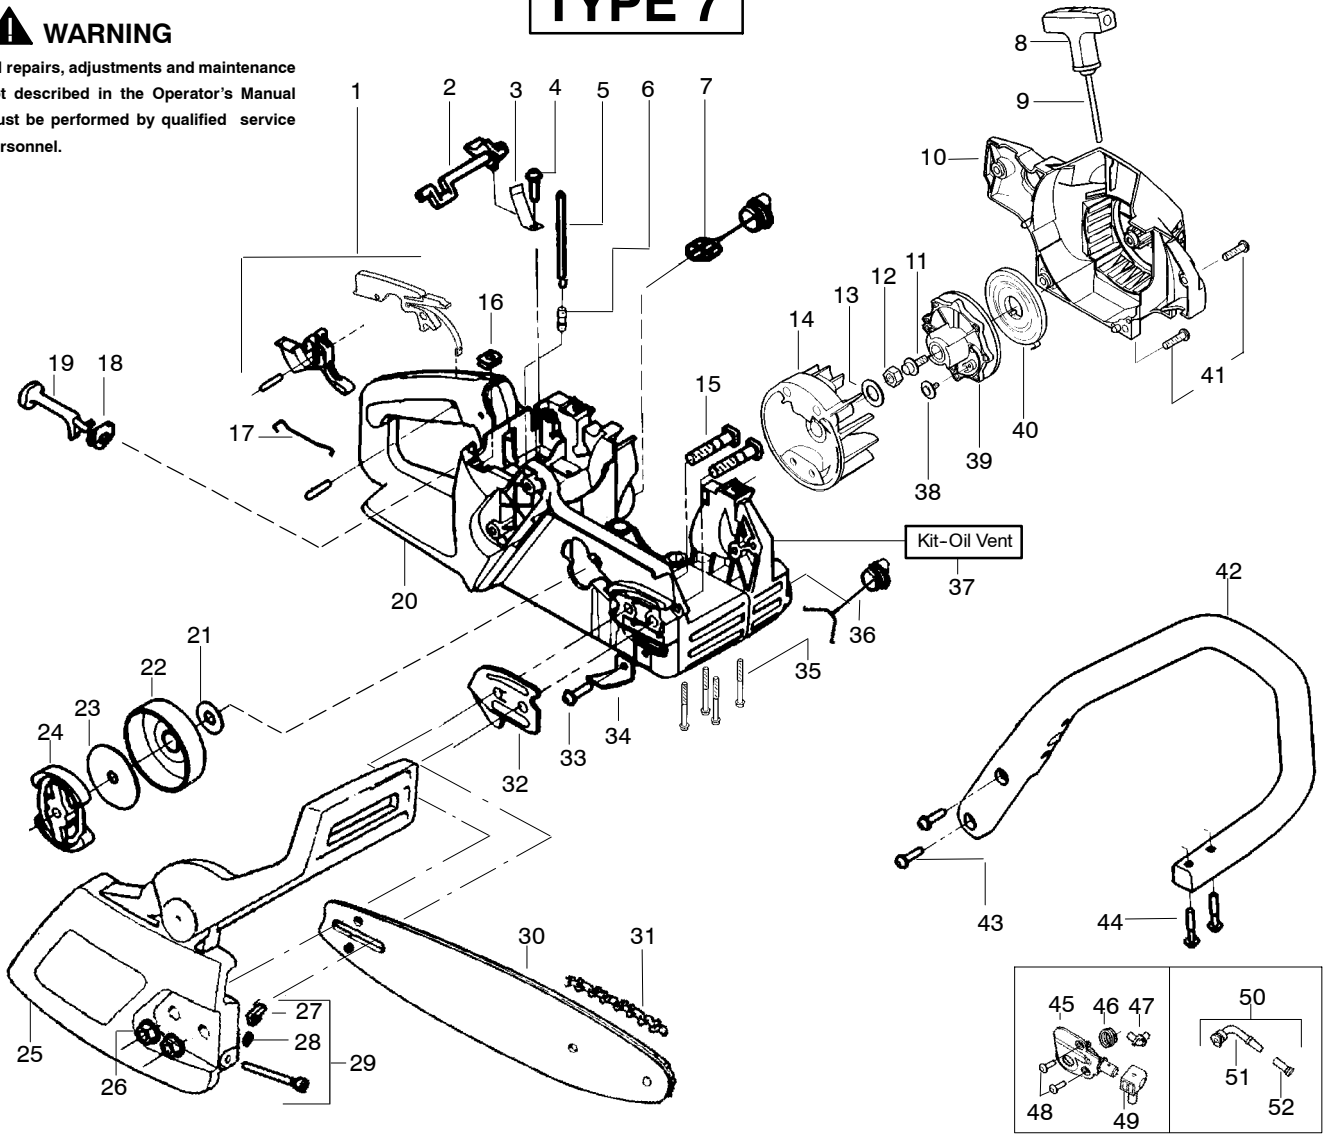

Ref.	Part No.	Description	Ref.	Part No.	Description	Ref.	Part No.	Description
1.	530071832	Kit-Trigger & Lockout	20.	530058909	Assy-Chassis	34.	530029850	Chain Catcher
2.	530038227	Lever-Switch (Includes Pin)	21.	530015907	Washer - Thrust	35.	530016132	Screw
3.	530016149	Spring-Switch	22.	530047061	Assy-Drum W/brg.	36.	530010846	Assy-Oil Cap
4.	530015775	Screw	23.	530015611	Washer-Clutch	37.	530071666	Kit-Oil Vent
5.	530069216	Kit-Fuel Line (Large)	24.	530014949	Assy. - Clutch	38.	530016080	Screw
6.	530023877	Fitting	25.	---	Assy-Chain Brake (2050,2150)	39.	530037817	Pulley-Starter
7.	530047192	Assy-Fuel Cap		530054735	(2175,2375)	40.	530027531	Spring-Starter
8.	530037485	Handle-Starter	26.	530015917	Nut-Bar Mounting	41.	530015892	Screw
9.	530069232	Kit-Rope	27.	530015826	Pin-Bar Adjust	42.	530056798	Handle-Front
10.	---	Housing-Fan (2050,2150)	28.	530038593	Retainer-Bar Adjust	43.	530015814	Screw
	530049334	(2175,2375)	29.	530069611	Kit-Bar Adjust (incl.27,28)	44.	530015940	Screw
	530049337					45.	530071259	Kit-Oil Pump (incl 46,47,49)
11.	530015920	Screw	30.	952044368	Bar - 14"	46.	530037820	Gear-Worm Spring
12.	530016134	Nut-Flywheel		952044370	Bar-16"	47.	530049477	Elbow-Oil Pickup
13.	530015127	Washer-Flywheel		952044418	Bar-18"	48.	530016064	Screw
14.	530039187	Assy-Flywheel	31.	952051209	Chain-14"	49.	530019206	Seal Block
15.	530016133	Bolt-Bar Mounting		952051211	Chain-16"	50.	530047663	Assy-Oil-Pickup (Incl. 51,52)
16.	530015922	Nut-Speed		952051338	Chain-18"	51.	530038373	Pickup-Oiler
17.	530037809	Wire-Throttle	32.	530038238	Plate-Bar Mounting	52.	530056533	Filter-Oil
18.	530049005	Grommet-Choke Knob	33.	530015814	Screw			
19.	530047989	Lever-Choke						