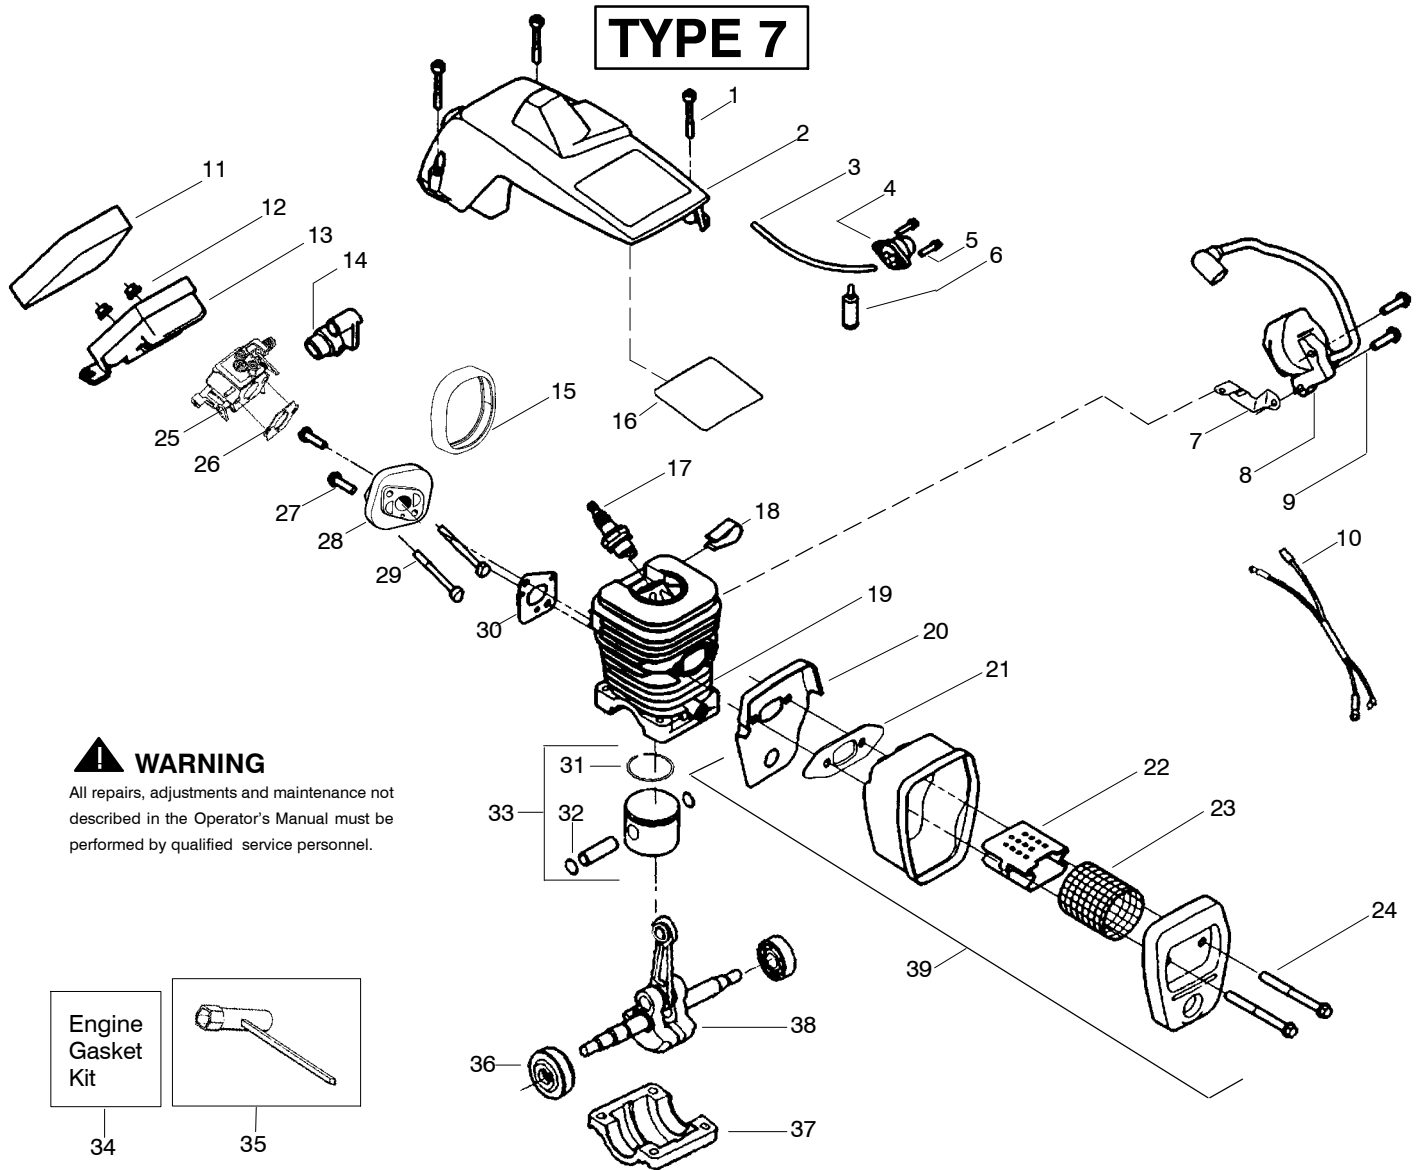

⚠ WARNING
All repairs, adjustments and maintenance not described in the Operator's Manual must be performed by qualified service personnel.

Ref.	Part No.	Description	Ref.	Part No.	Description	Ref.	Part No.	Description
1.	530016153	Screw	19.	530012550	Cylinder	33.	530071408	Kit – Piston (Incl. 31 & 32)
2.	530055637	Assy – Cylinder Shield (includes # 16)	20.	530049870	Backplate – Muffler	34.	530069608	Kit – Engine Gasket (Incl. 21, 26 & 30)
3.	530069247	Kit – Fuel Line (Small)	21.	530069608	Gasket – Muffler (kit)	35.	530031163	Bar Wrench
4.	530047213	Assy – Air Purge	22.	530037813	Diffuser – Muffler	36.	530056363	Assy – Seal & Bearing
5.	530015780	Screw	23.	530036103	Screen – Spark	37.	530037935	Cap – Crankcase
6.	530095646	Assy – Fuel Pick – up	24.	530016132	Bolt – Muffler	38.	530047062	Assy – Crankshaft
7.	530047442	Strap – Ground	25.	---	Kit – Carburetor	39.	530047207	Assy – Muffler (Incl. 20 – 24)
8.	530039198	Ignition Module	↗	530071820	Zama (W – 20)			Not Shown
9.	530015814	Screw	↗	530071821	Walbro (WT – 662)			
10.	530052296	Assy – Wire Harness	26.	530069608	Gasket – Carb. (kit)			
11.	530037793	Foam – Air Filter	27.	530016386	Screw			
12.	530016101	Nut	28.	530049700	Carb. Adapter			
13.	530057480	Assy – Air Box	29.	530016187	Screw			
14.	530035526	Grommet – Carb Adjust	30.	530069608	Gasket – Adaptor (kit)	↗	530164603	Manuals
15.	530054144	Seal – Carb Adapter	31.	530038729	Ring – Piston		530057757	Decal – Warning
16.	530055698	Reflector – Heat	32.	530015697	Retainer – Piston Pin		530059229	Decal – Start Inst.
17.	952030150	Spark Plug (RCJ – 7Y)						
18.	530016136	Clip – High Tension Lead						

↗ = NEW PART NUMBER FOR THIS IPL

* = REFER TO THE SERVICE REFERENCE INDICATED FOR MORE INFORMATION. (LOCATED AT END OF IPL)