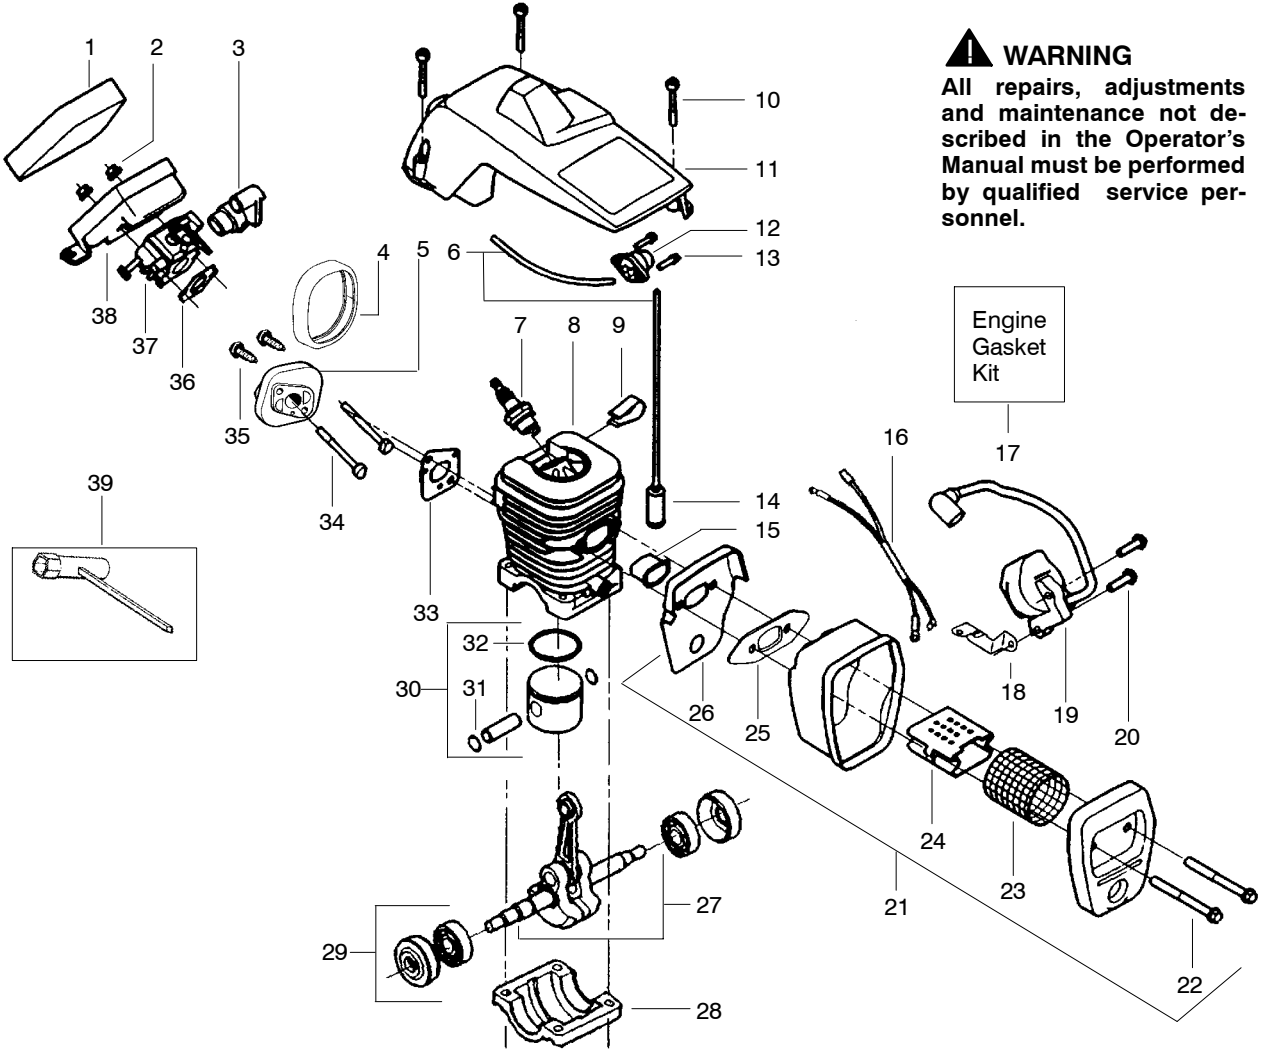

TYPE 6

⚠ WARNING
All repairs, adjustments and maintenance not described in the Operator's Manual must be performed by qualified service personnel.

Ref.	Part No.	Description	Ref.	Part No.	Description	Ref.	Part No.	Description
1.	530037793	Foam – Air Filter	14.	530095646	Fuel Pick-up Ass'y.	31.	530015697	Retainer – Piston Pin
2.	530016101	Nut	15.	530037652	Heat Insulator	32.	530038729	Ring – Piston
3.	530035526	Grommet – Carb Adjust	16.	530052296	Assy. – Wire Harness	33.	530069608	Gasket – Carb. Adapter
4.	*****	Seal – Carb Adapter	17.	530069608	Kit – Engine Gasket (Incl. 25, 33 & 36)	34.	530016187	Screw
5.	530049700	Carb. Adapter	18.	530047442	Strap – Ground	35.	530016386	Screw
6.	530069247	Fuel Line Kit (Small)	19.	530039198	Module – Ignition	36.	530069608	Gasket – Carburetor
7.	952030150	Spark Plug (RCJ – 7Y)	20.	530015814	Screw	37.	530071620	Kit – Carburetor (WT – 624)
8.	530071412	Kit – Cylinder	21.	530047207	Assy – Muffler (Incl. 22 – 26)	38.	530057480	Housing – Air Filter
9.	530016136	Clip – High Tension Lead	22.	530016132	Screw	39.	530031163	Wrench – Bar
10.	530016153	Screw	23.	530036103	Screen – Spark			
11.	---	Cylinder Shield	24.	530037813	Diffuser – Muffler			Not Shown
	530071310	2050, 2150	25.	530069608	Gasket – Muffler			Operator Manual
	530049227	2175, 2375	26.	530049870	Backplate – Muffler			Type 6
12.	530047213	Air Purge Ass'y.	27.	530047062	Assy. – Crankshaft			Decal Warning
13.	530015780	Screw	28.	530037935	Cap – Crankcase			
			29.	530056363	Assy. – Seal & Bearing			
			30.	530071408	Kit – Piston (Incl. 31 & 32)			

✓ = NEW PART NUMBER FOR THIS IPL   * = REFER TO THE SERVICE REFERENCE INDICATED FOR MORE INFORMATION. (LOCATED AT END OF IPL)
● = THESE PARTS ARE ILLUSTRATED FOR CLARITY. ORDER COMPLETE ASSEMBLY.