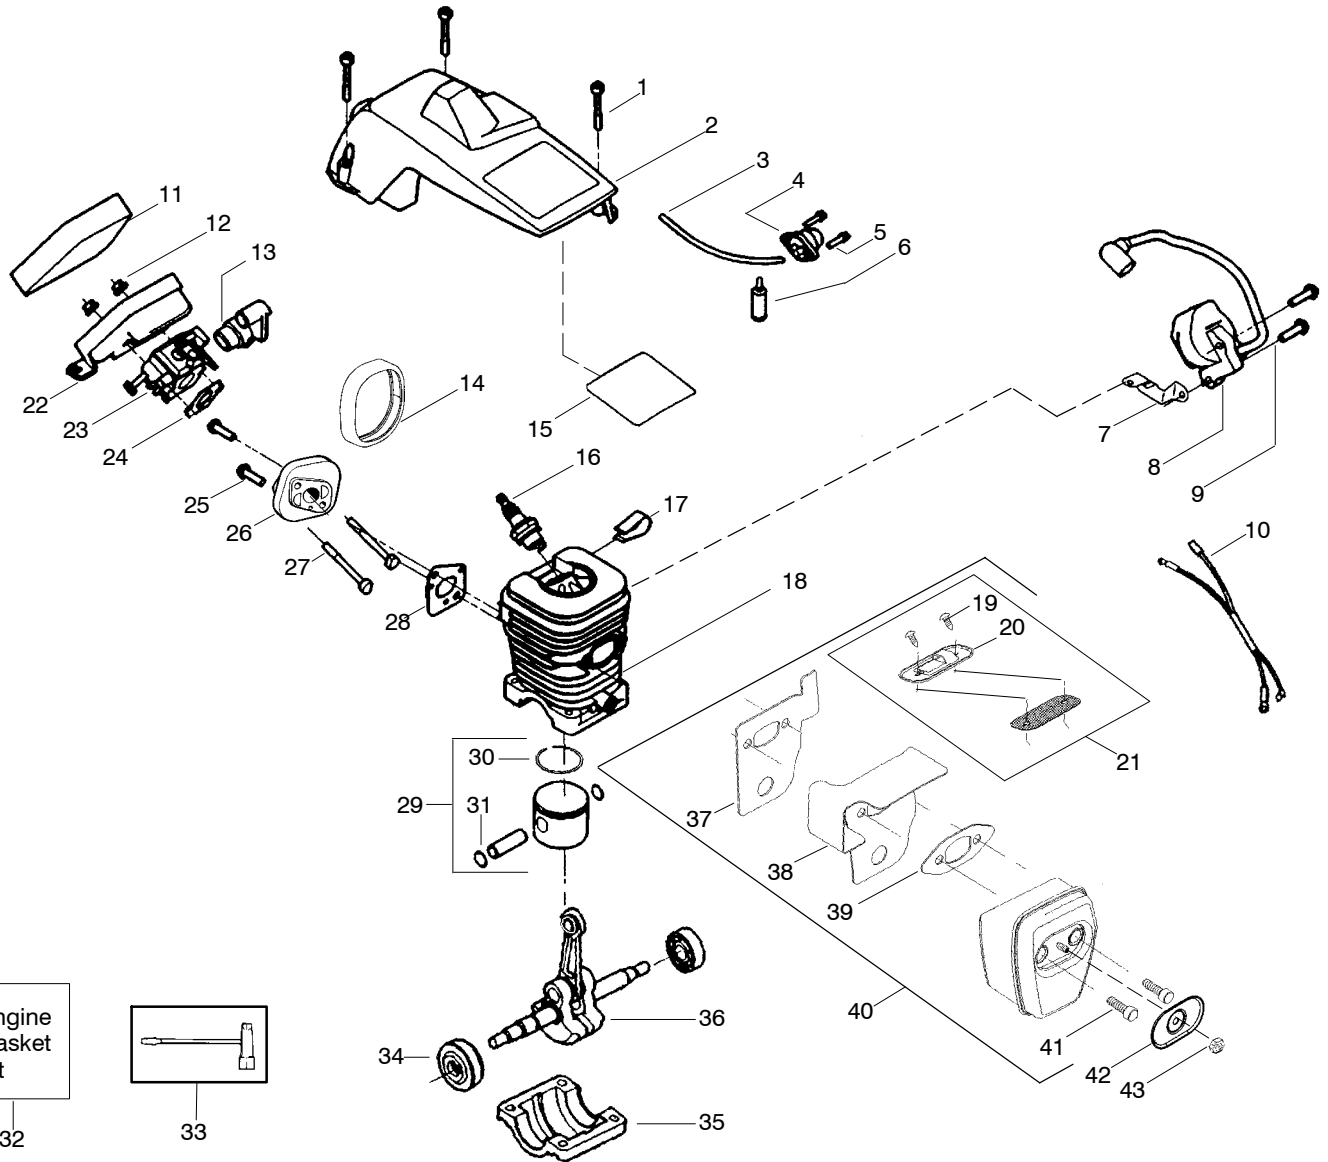

✓ = NEW PART NUMBER FOR THIS IPL

* = REFER TO THE SERVICE REFERENCE INDICATED FOR MORE INFORMATION. (LOCATED AT END OF IPL)

Ref.	Part No.	Description	Ref.	Part No.	Description	Ref.	Part No.	Description
1.	530016153	Screw	18.	530012550	Cylinder	33.	530031135	Bar Wrench
2.	530055637	Assy-Cylinder Shield (includes # 15)	19.	530016351	Screw-Outlet cover	34.	530056363	Assy-Seal & Bearing
3.	530069247	Kit-Fuel Line (Small)	20.	530054883	Cover - Outlet	35.	530037935	Cap-Crankcase
4.	530071835	Kit-Air Purge (incl.#5)	21.	530071413	Kit-Spark Arrestor (Incl. 19,20)	36.	530047062	Assy-Crankshaft
5.	530015780	Screw	22.	530057480	Air Filter Housing	37.	530054885	Backplate
6.	530095646	Assy-Fuel Pick-up	23.	---	Kit-Carburetor Zama (W-20)	38.	530054880	Guide-Outlet
7.	530047442	Strap-Ground	24.	530069608	Gasket-Carb. (kit)	39.	530069608	Gasket-Muffler(kit)
8.	530039198	Ignition Module	25.	530016386	Screw	40.	530054886	Assy-Muffler (Incl. 37-39,41)
9.	530015814	Screw	26.	530049700	Carb. Adapter	41.	530016338	Bolt-Muffler
10.	530052296	Assy-Wire Harness	27.	530016187	Screw	42.	530055586	Cover-Bolt
11.	530037793	Foam-Air Filter	28.	530069608	Gasket- Adaptor(kit)	43.	530016359	Nut-Brass
12.	530016101	Nut	29.	530071408	Kit-Piston (Incl. 30 & 31)	Not Shown		
13.	530035526	Grommet-Carb Adjust	30.	530038729	Ring-Piston	530165225	530057757	Manual
14.	530054144	Seal-Carb Adapter	31.	530015697	Retainer-Piston Pin	530059229	530059229	Decal-Warning
15.	530055698	Reflector-Heat	32.	530069608	Kit-Engine Gasket (Incl. 24, 28 & 39)			Decal-Start Inst.
16.	952030150	Spark Plug (RCJ-7Y)						
17.	530016136	Clip-High Tension Lead						