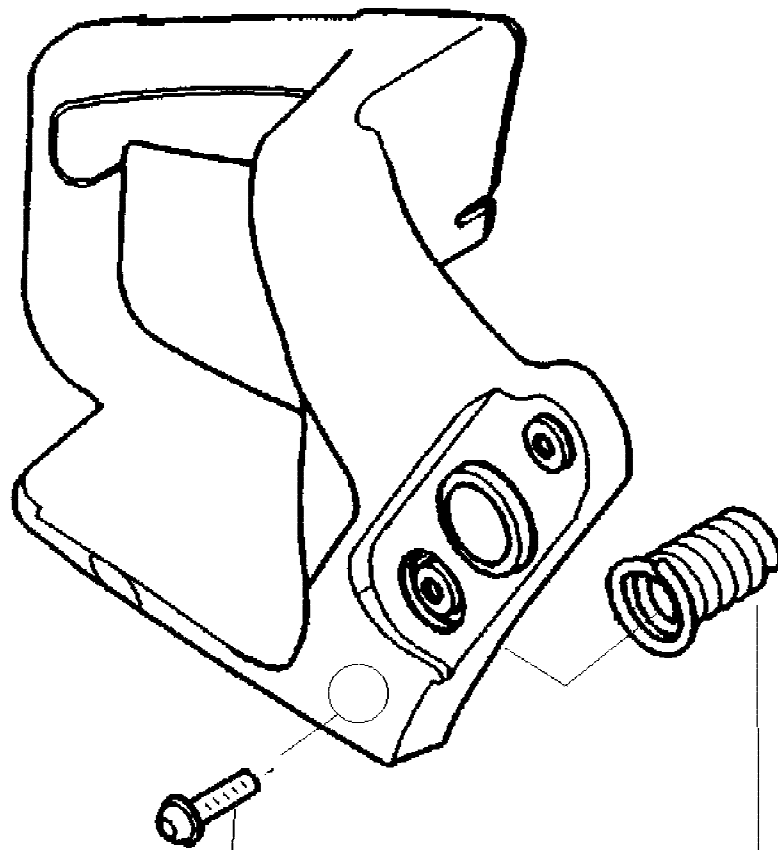

★★★★★ Service Reference ★★★★★

Note: Due to product improvements, your unit may have been built with or without the spring and screw shown below. If your unit does not have this spring and screw, no action is required. If your unit does have the spring and screw, please order the part numbers listed below.

530015814
Screw

530053274
Assy-Isolator Spring