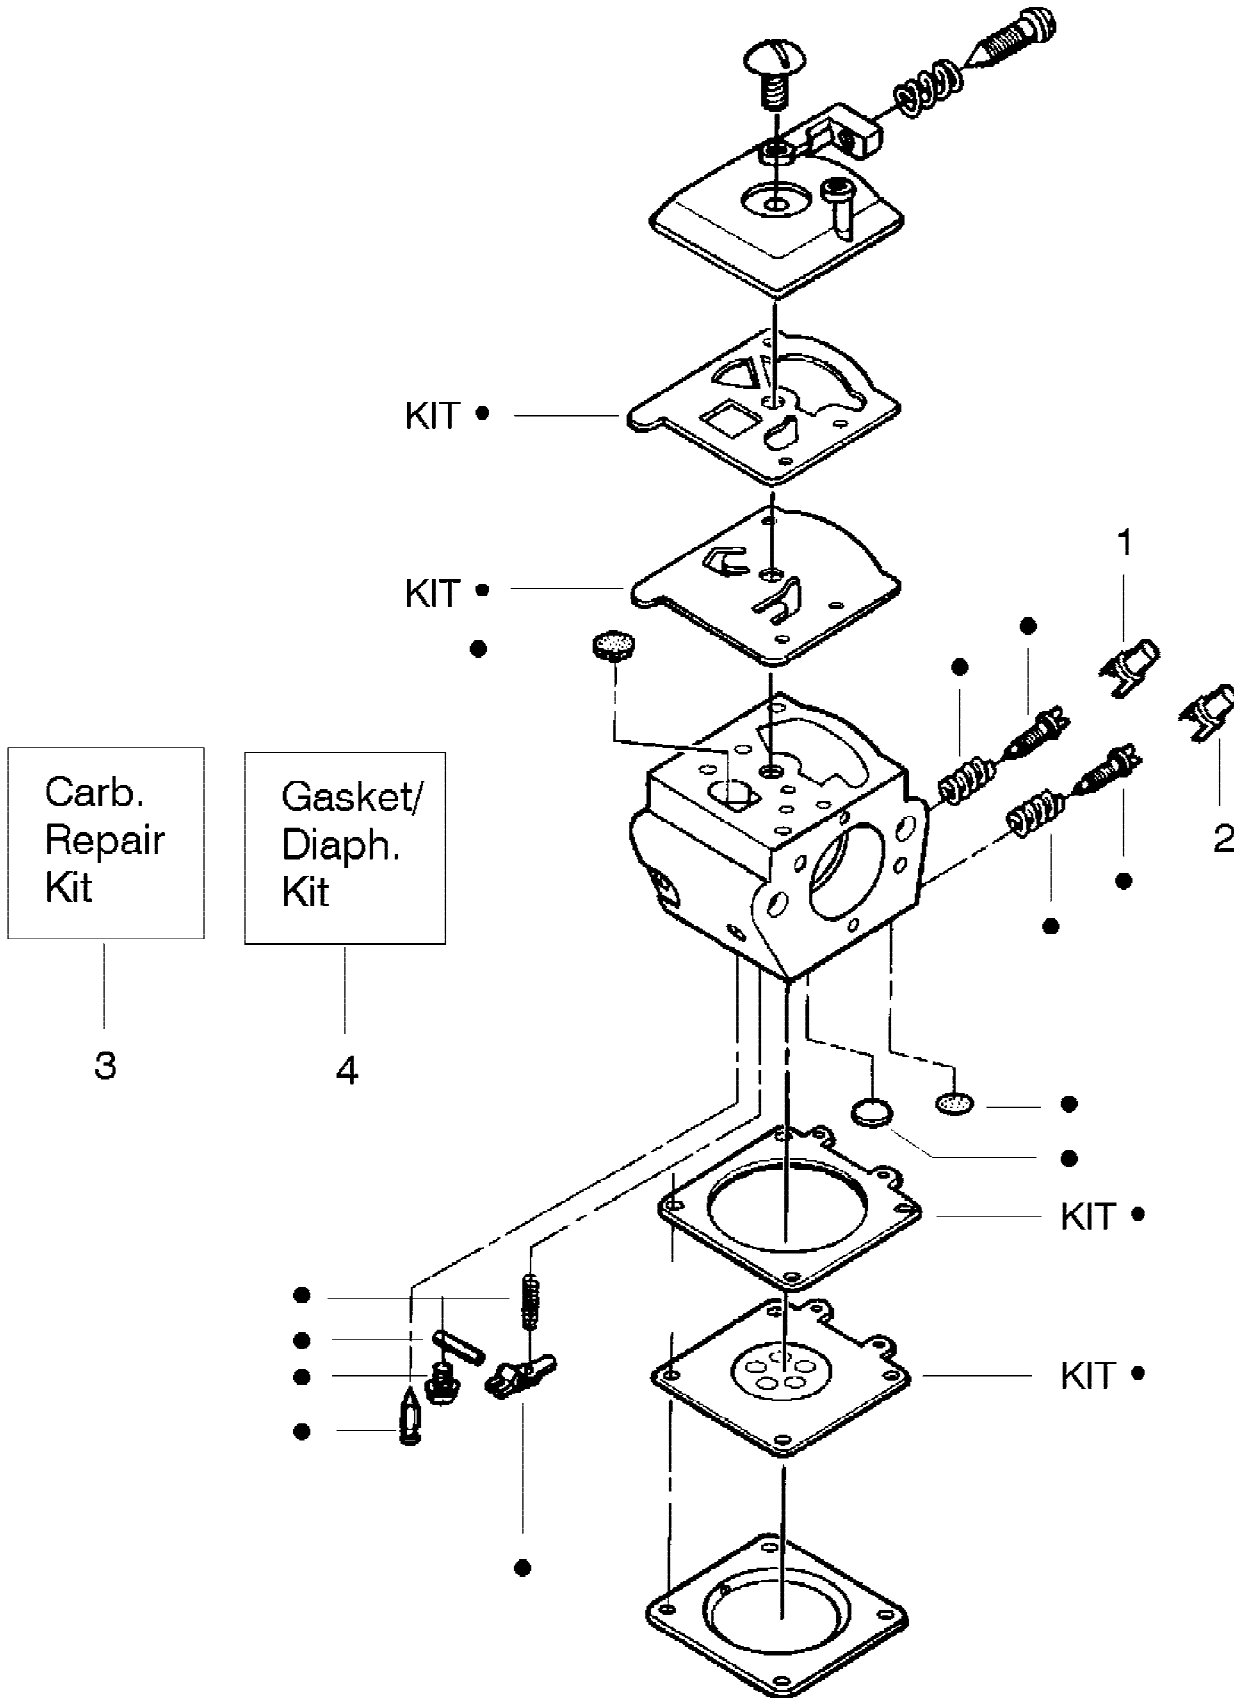

## Carburetor Assembly - #530069722-WT391

Ref #	Part Number	Qty	Description
1	530038479		Limiter Cap High
2	530038478		Limiter Cap Low
3	530069826		Carburetor Repair Kit (DOT Indicates Contents)
4	530069844		Gasket/Diaphragm Kit (KIT=Indicates Contents)
530069722	530069722		Carburetor Assembly

# TYPE 1-5

Ref #	Part Number	Qty	Description
1	530047963		Assy.-Isolator
2	530047608		Limiter Strap
3	530042082		Spring-Isolator
4	530015123		Washer
5	530015814		Screw
6	530036142		Sleeve-AV Spring
7	530047583		Front Handle
8	530016179		Screw
9	952044370		Bar-16"
	952044418		Bar-18"
10	952051211		Chain-16"
	952051338		Chain-18"
11	530014381		Kit-Spike Assy.
12	530015906		Screw
13	530038238		Plate-Bar Mounting
14	530029850		Chain Catcher
15	530016132		Screw
16	530026119		Check Valve
17	530038264		Plug-Bronze Vent
18	530010846		Assy-Oil Cap
19	530023817		Spring-Starter Dog
20	530016080		Screw
21	530015892		Screw
22	530049334		Housing-Fan
23	530069232		Kit-Rope
24	530037485		Handle-Starter
25	530027531		Spring-Recoil
26	530037817		Pulley-Starter
27	530015920		Screw
28	530016134		Nut-Flywheel
29	530015127		Washer-Flywheel
30	530039209		Assy-Flywheel
31	530016133		Bolt-Bar
32	530047192		Assy-Fuel Cap
33	530015922		Nut-"U"-Type
34	530023877		Fitting-fuel line
35	530069216		Kit-Fuel line (large)
36	530047631		Grommet-Cable
37	530047602		Cable-Throttle
38	530047581		Cover-Rear Handle
39	530015906		Screw
40	530015886		Screw
41	530036098		Throttle Lockout
42	530036097		Trigger-Throttle
43	530015875		Screw
44	530071385		Kit-Isolator (Upper)
45	530053274		Assy.-Isolator lower
46	530047582		Handle-Rear
47	530071259		Kit-Oil Pump (Incls. 48,49,50)
48	530037820		Gear-Worm Spring
49	530049477		Elbow-Oil Pickup
50	530019206		Block-Seal
51	530016064		Screw