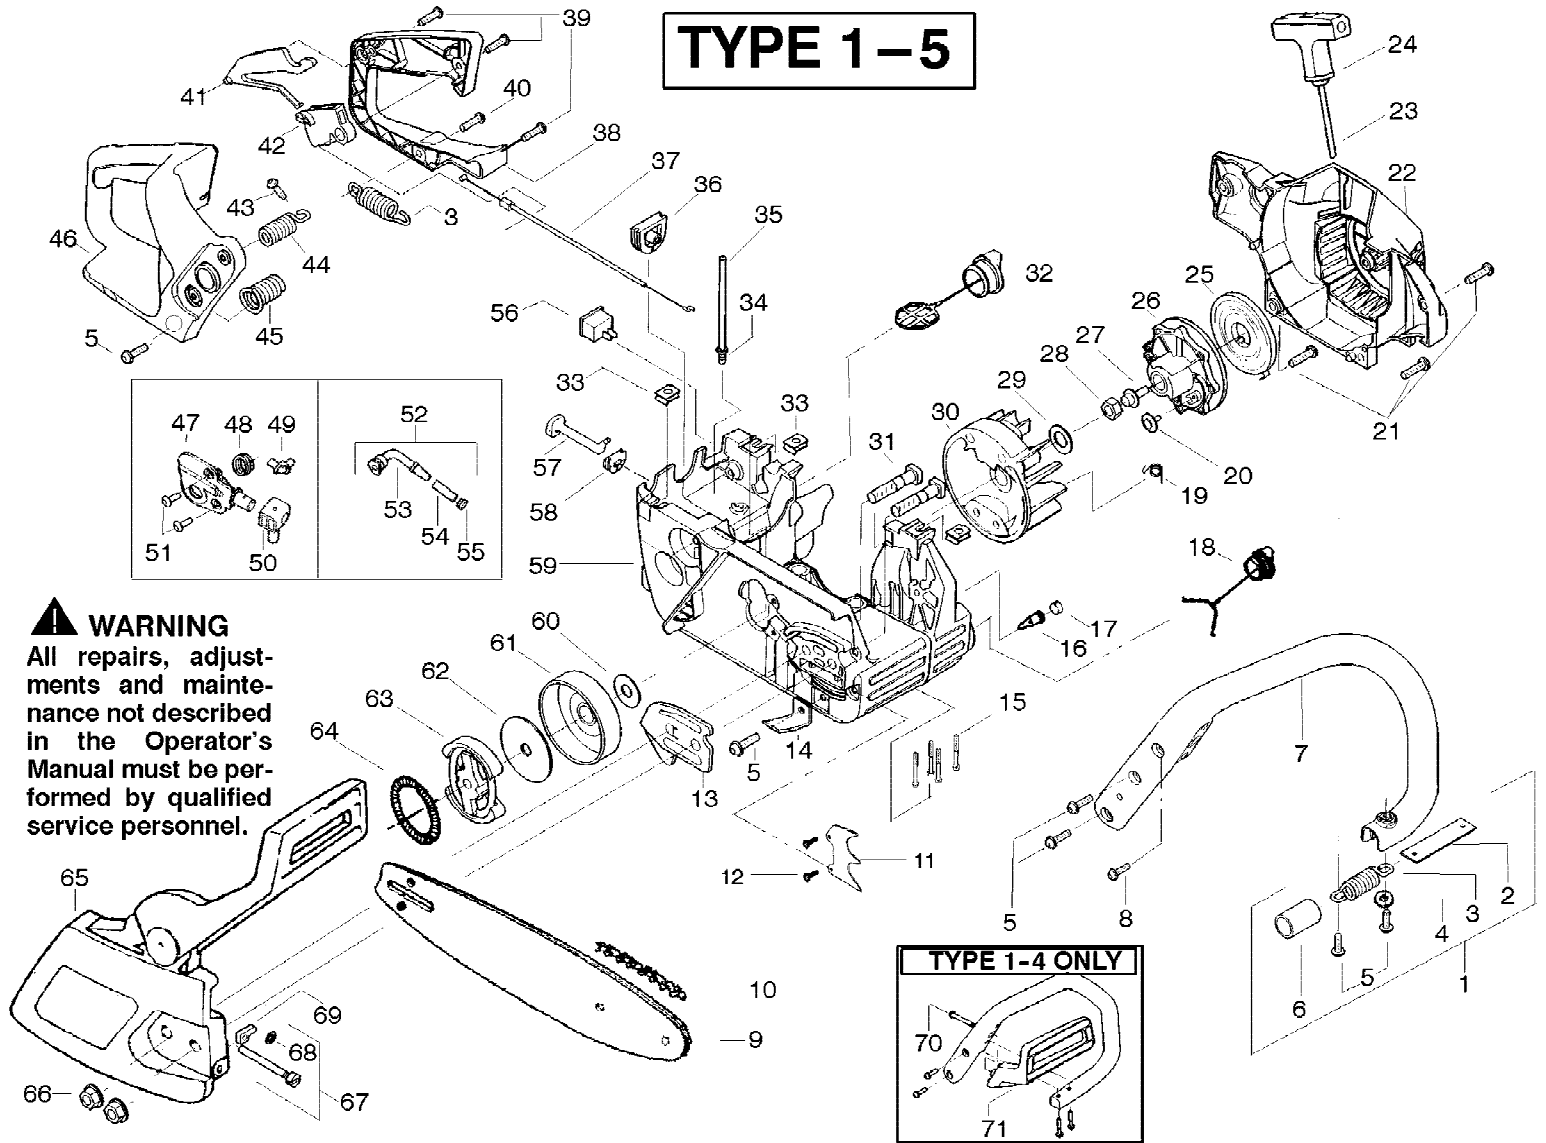

# TYPE 1-5

Ref #	Part Number	Qty	Description
1	530047963		Assy.-Isolator
2	530047608		Limiter Strap
3	530042082		Spring-Isolator
4	530015123		Washer
5	530015814		Screw
6	530036142		Sleeve-AV Spring
7	530047583		Front Handle
8	530016179		Screw
9	952044370		Bar-16"
	952044418		Bar-18"
10	952051211		Chain-16"
	952051338		Chain-18"
11	530014381		Kit-Spike Assy.
12	530015906		Screw
13	530038238		Plate-Bar Mounting
14	530029850		Chain Catcher
15	530016132		Screw
16	530026119		Check Valve
17	530038264		Plug-Bronze Vent
18	530010846		Assy-Oil Cap
19	530023817		Spring-Starter Dog
20	530016080		Screw
21	530015892		Screw
22	530049334		Housing-Fan
23	530069232		Kit-Rope
24	530037485		Handle-Starter
25	530027531		Spring-Recoil
26	530037817		Pulley-Starter
27	530015920		Screw
28	530016134		Nut-Flywheel
29	530015127		Washer-Flywheel
30	530039209		Assy-Flywheel
31	530016133		Bolt-Bar
32	530047192		Assy-Fuel Cap
33	530015922		Nut-"U"-Type
34	530023877		Fitting-fuel line
35	530069216		Kit-Fuel line (large)
36	530047631		Grommet-Cable
37	530047602		Cable-Throttle
38	530047581		Cover-Rear Handle
39	530015906		Screw
40	530015886		Screw
41	530036098		Throttle Lockout
42	530036097		Trigger-Throttle
43	530015875		Screw
44	530071385		Kit-Isolator (Upper)
45	530053274		Assy.-Isolator lower
46	530047582		Handle-Rear
47	530071259		Kit-Oil Pump (Incls. 48,49,50)
48	530037820		Gear-Worm Spring
49	530049477		Elbow-Oil Pickup
50	530019206		Block-Seal
51	530016064		Screw