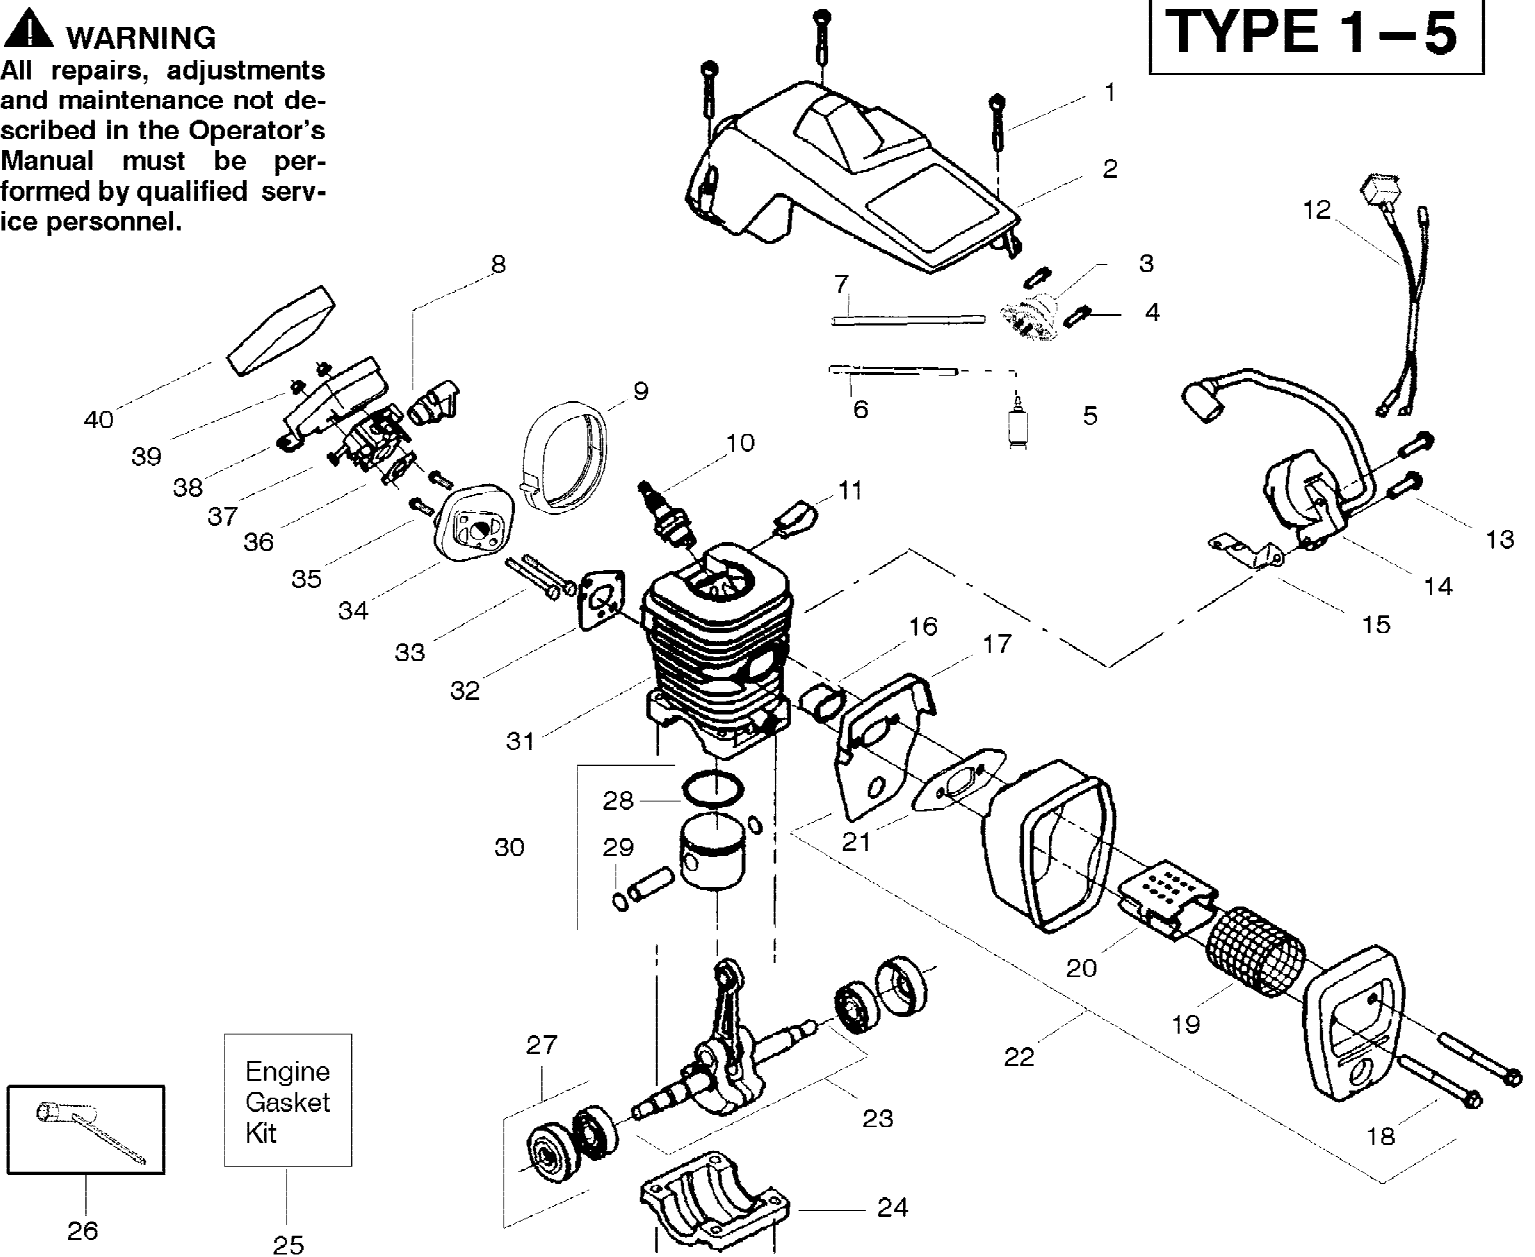

⚠ WARNING

All repairs, adjustments and maintenance not described in the Operator's Manual must be performed by qualified service personnel.

TYPE 1-5

Ref #	Part Number	Qty	Description
1	530016153		Screw
2	530053183		Shield-Cylinder
3	530047213		Assy-Air Purge
4	530015780		Screw
5	530095646		Assy-Fuel Pick-up
6	530069247		Kit-Line Purge/Carb. (Small Dia)
7	530069216		Kit-Line Purge/Tank (large line)
8	530035526		Grommet-Carb Adjust.
9			Seal-Carb Adapter Refer to "Service Reference (Part 1)"
10	952030150		Spark Plug (RCJ-7Y)
11	530016136		Clip-High Tension Lead
12	530049117		Assy-Wire Harness (Includes switch)
13	530015814		Screw
14	530052277		Module-Ignition
15	530047442		Strap-Ground
16	530037652		Insulator-Heat
17	530049870		Back Plate-Muffler
18	530016132		Screw
19	530036103		Screen-Spark
20	530037813		Diffuser-Muffler
21	530069608		Gasket-Muffler
22	530047207		Assy-Muffler (Incl. 17-21)
23	530038507		Assy-Crankshaft - 2250
23	530047062		Assy-Crankshaft - 2450/2550
24	530037935		Cap-Crankcase
25	530069608		Kit-Engine Gasket (Incl. 36,32,21)
26	530031163		Scrench
27	530056363		Assy-Seal & Bearing
28	530029805		Ring-Piston - 2250
28	530038729		Ring-Piston - 2450/2550
29	530015697		Retainer - Piston Pin
30	530069604		Kit-Piston - 2250 (Incl. 28-29)
30	530069605		Kit-Piston - 2450/2550 (Incl. 28-29)
31	530071252		Kit-Cylinder - 2250
31	530069932		Kit-Cylinder - 2450/2550
32	530069608		Gasket-Carb. Adapter
33	530016187		Screw
34	530069964		Kit-Carb. Adapter
35	530015810		Screw
36	530069608		Carb. Gasket
37	530069722		Kit-Carburetor (WT-391)
37	530071621		Kit-Carburetor (WT-625)
38	530047604		Housing-Air Filter
39	530016101		Nut
40	530037793		Air Filter - Foam
	530087722		Operator Manual - Type 1,2,3,4 Not Shown
	530163693		Operator Manual - Type 5 Not Shown
	530049246		Decal-Inst. Not Shown