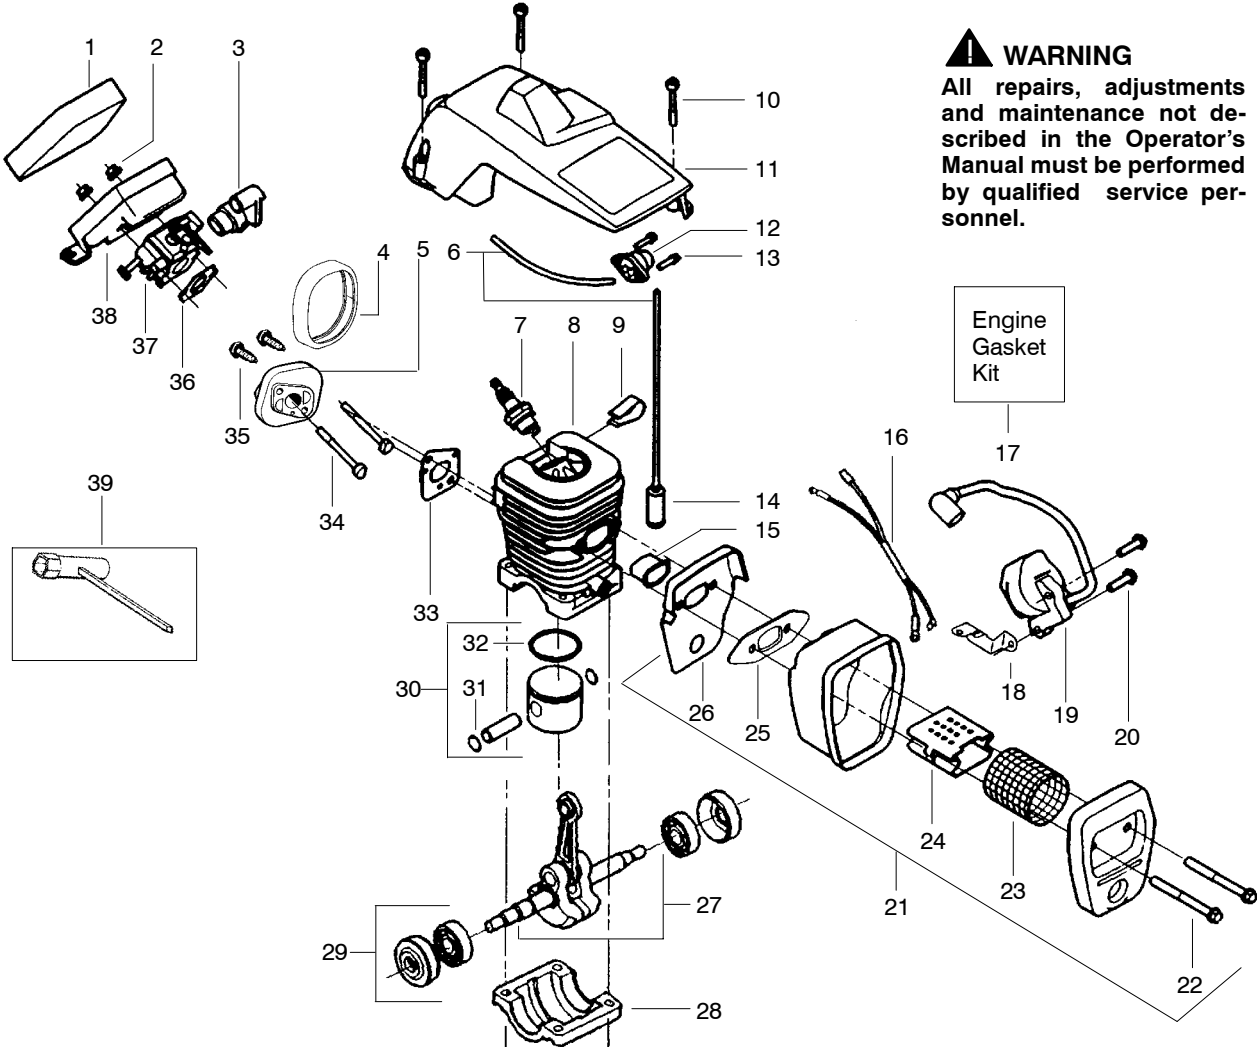

TYPE 6

⚠ WARNING
All repairs, adjustments and maintenance not described in the Operator's Manual must be performed by qualified service personnel.

Ref.	Part No.	Description	Ref.	Part No.	Description	Ref.	Part No.	Description
1.	530037793	Foam – Air Filter	14.	530095646	Fuel Pick-up Ass'y.	31.	530015697	Retainer – Piston Pin
2.	530016101	Nut	15.	530037652	Heat Insulator	32.	530038729	Ring – Piston
3.	530035526	Grommet – Carb Adjust	16.	530052296	Assy. – Wire Harness	33.	530069608	Gasket – Carb. Adapter
4.	*****	Seal – Carb Adapter	17.	530069608	Kit – Engine Gasket (Incl. 25, 33 & 36)	34.	530016187	Screw
5.	530049700	Carb. Adapter	18.	530047442	Strap – Ground	35.	530016386	Screw
6.	530069247	Fuel Line Kit (Small)	19.	530039198	Module – Ignition	36.	530069608	Gasket – Carburetor
7.	952030150	Spark Plug (RCJ – 7Y)	20.	530015814	Screw	37.	530071620	Kit – Carburetor (WT – 624)
8.	530071412	Kit – Cylinder	21.	530047207	Assy – Muffler (Incl. 22 – 26)	38.	530057480	Housing – Air Filter
9.	530016136	Clip – High Tension Lead	22.	530016132	Screw	39.	530031163	Wrench – Bar
10.	530016153	Screw	23.	530036103	Screen – Spark			
11.	---	Cylinder Shield	24.	530037813	Diffuser – Muffler			Not Shown
	530071310	2050, 2150	25.	530069608	Gasket – Muffler			Operator Manual
	530049227	2175, 2375	26.	530049870	Backplate – Muffler			Type 6
12.	530047213	Air Purge Ass'y.	27.	530047062	Assy. – Crankshaft			Decal Warning
13.	530015780	Screw	28.	530037935	Cap – Crankcase			
			29.	530056363	Assy. – Seal & Bearing			
			30.	530071408	Kit – Piston (Incl. 31 & 32)			

✓ = NEW PART NUMBER FOR THIS IPL   * = REFER TO THE SERVICE REFERENCE INDICATED FOR MORE INFORMATION. (LOCATED AT END OF IPL)
● = THESE PARTS ARE ILLUSTRATED FOR CLARITY. ORDER COMPLETE ASSEMBLY.