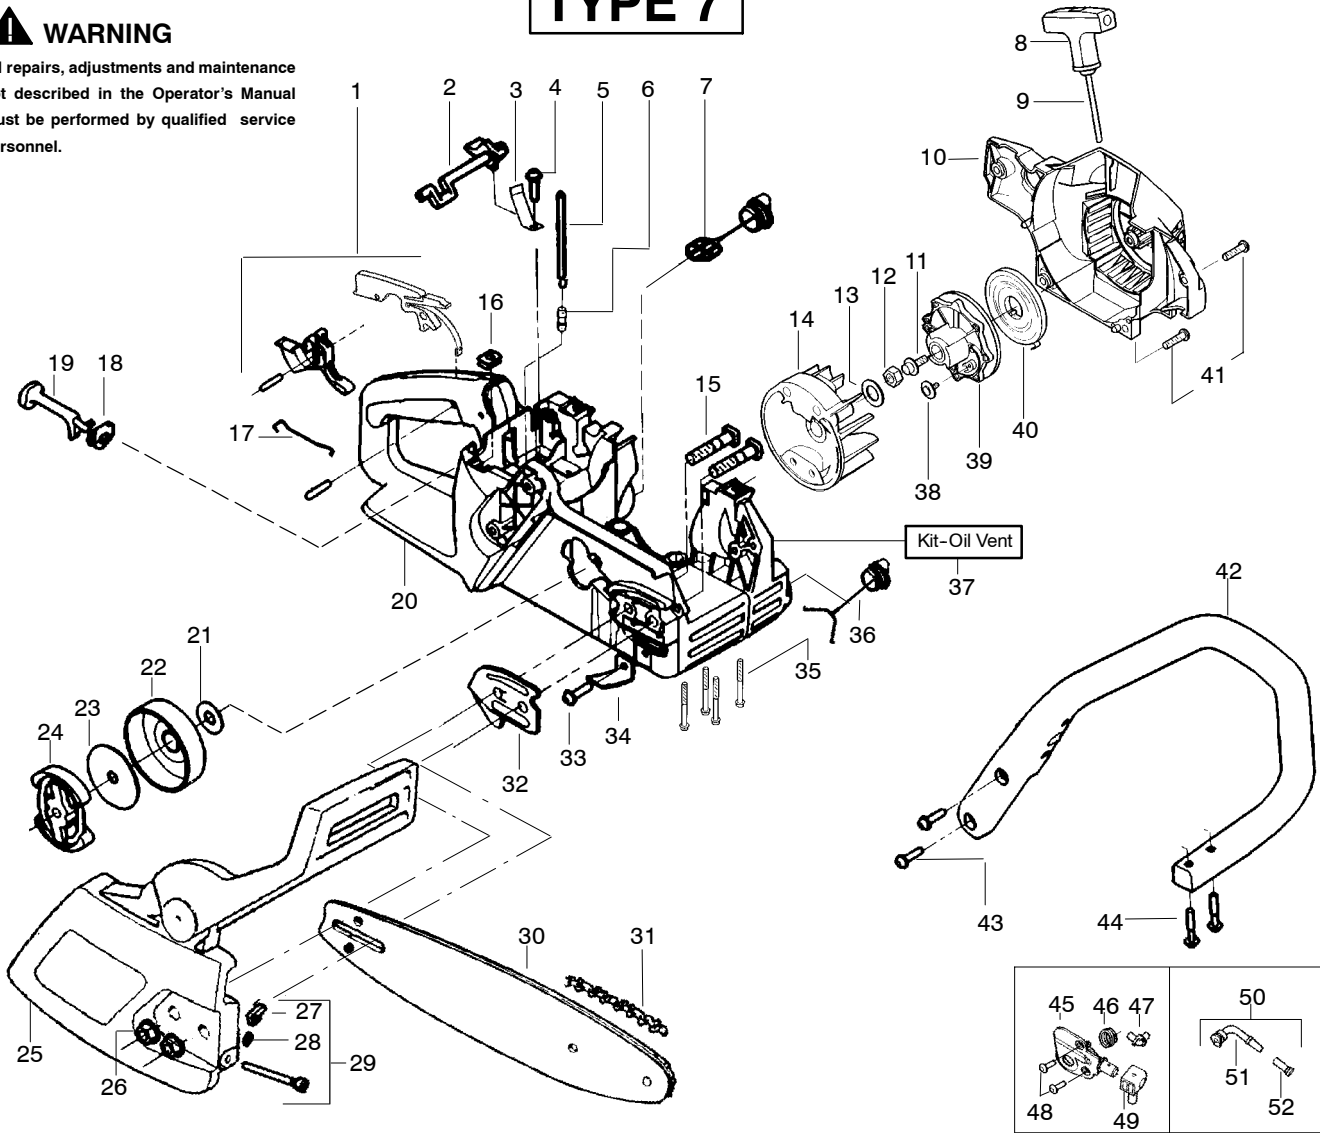

TYPE 7

⚠ WARNING

All repairs, adjustments and maintenance not described in the Operator's Manual must be performed by qualified service personnel.

Ref.	Part No.	Description	Ref.	Part No.	Description	Ref.	Part No.	Description
1.	530071832	Kit-Trigger & Lockout	20.	530058909	Assy-Chassis	34.	530029850	Chain Catcher
2.	530038227	Lever-Switch (Includes Pin)	21.	530015907	Washer - Thrust	35.	530016132	Screw
3.	530016149	Spring-Switch	22.	530047061	Assy-Drum W/brg.	36.	530010846	Assy-Oil Cap
4.	530015775	Screw	23.	530015611	Washer-Clutch	37.	530071666	Kit-Oil Vent
5.	530069216	Kit-Fuel Line (Large)	24.	530014949	Assy. - Clutch	38.	530016080	Screw
6.	530023877	Fitting	25.	---	Assy-Chain Brake (2050,2150)	39.	530037817	Pulley-Starter
7.	530047192	Assy-Fuel Cap		530054735	(2175,2375)	40.	530027531	Spring-Starter
8.	530037485	Handle-Starter	26.	530015917	Nut-Bar Mounting	41.	530015892	Screw
9.	530069232	Kit-Rope	27.	530015826	Pin-Bar Adjust	42.	530056798	Handle-Front
10.	---	Housing-Fan (2050,2150)	28.	530038593	Retainer-Bar Adjust	43.	530015814	Screw
	530049334	(2175,2375)	29.	530069611	Kit-Bar Adjust (incl.27,28)	44.	530015940	Screw
	530049337					45.	530071259	Kit-Oil Pump (incl 46,47,49)
11.	530015920	Screw	30.	952044368	Bar - 14"	46.	530037820	Gear-Worm Spring
12.	530016134	Nut-Flywheel		952044370	Bar-16"	47.	530049477	Elbow-Oil Pickup
13.	530015127	Washer-Flywheel		952044418	Bar-18"	48.	530016064	Screw
14.	530039187	Assy-Flywheel	31.	952051209	Chain-14"	49.	530019206	Seal Block
15.	530016133	Bolt-Bar Mounting		952051211	Chain-16"	50.	530047663	Assy-Oil-Pickup (Incl. 51,52)
16.	530015922	Nut-Speed		952051338	Chain-18"	51.	530038373	Pickup-Oiler
17.	530037809	Wire-Throttle	32.	530038238	Plate-Bar Mounting	52.	530056533	Filter-Oil
18.	530049005	Grommet-Choke Knob	33.	530015814	Screw			
19.	530047989	Lever-Choke