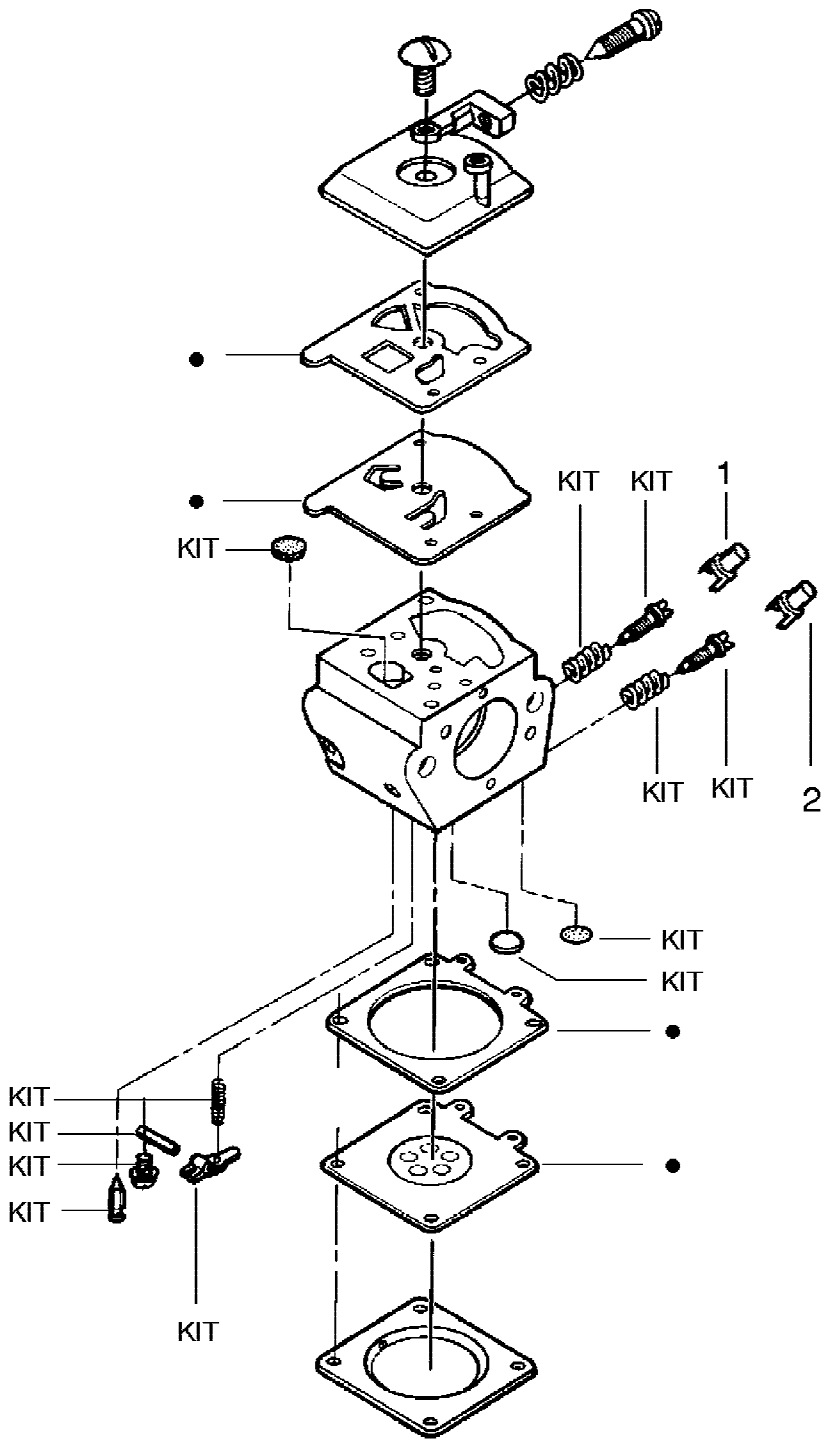

**Note: No Repair kits are available for this carburetor.**

Ref #	Part Number	Qty	Description
	530071820		Kit - Carburetor Assembly No. - W-20

Carb.  
Repair  
Kit  
3

Gasket/  
Dia.  
Kit  
4

Ref #	Part Number	Qty	Description
1	530038479		Limiter Cap-High
2	530038478		Limiter Cap-Low
3	530069826		Carburetor Repair Kit (KIT= Indicates Contents)
4	530069844		Gasket Diaphragm Kit (DOT= Indicates Contents)
	530071410		Carburetor Assembly (Walbro WT600)