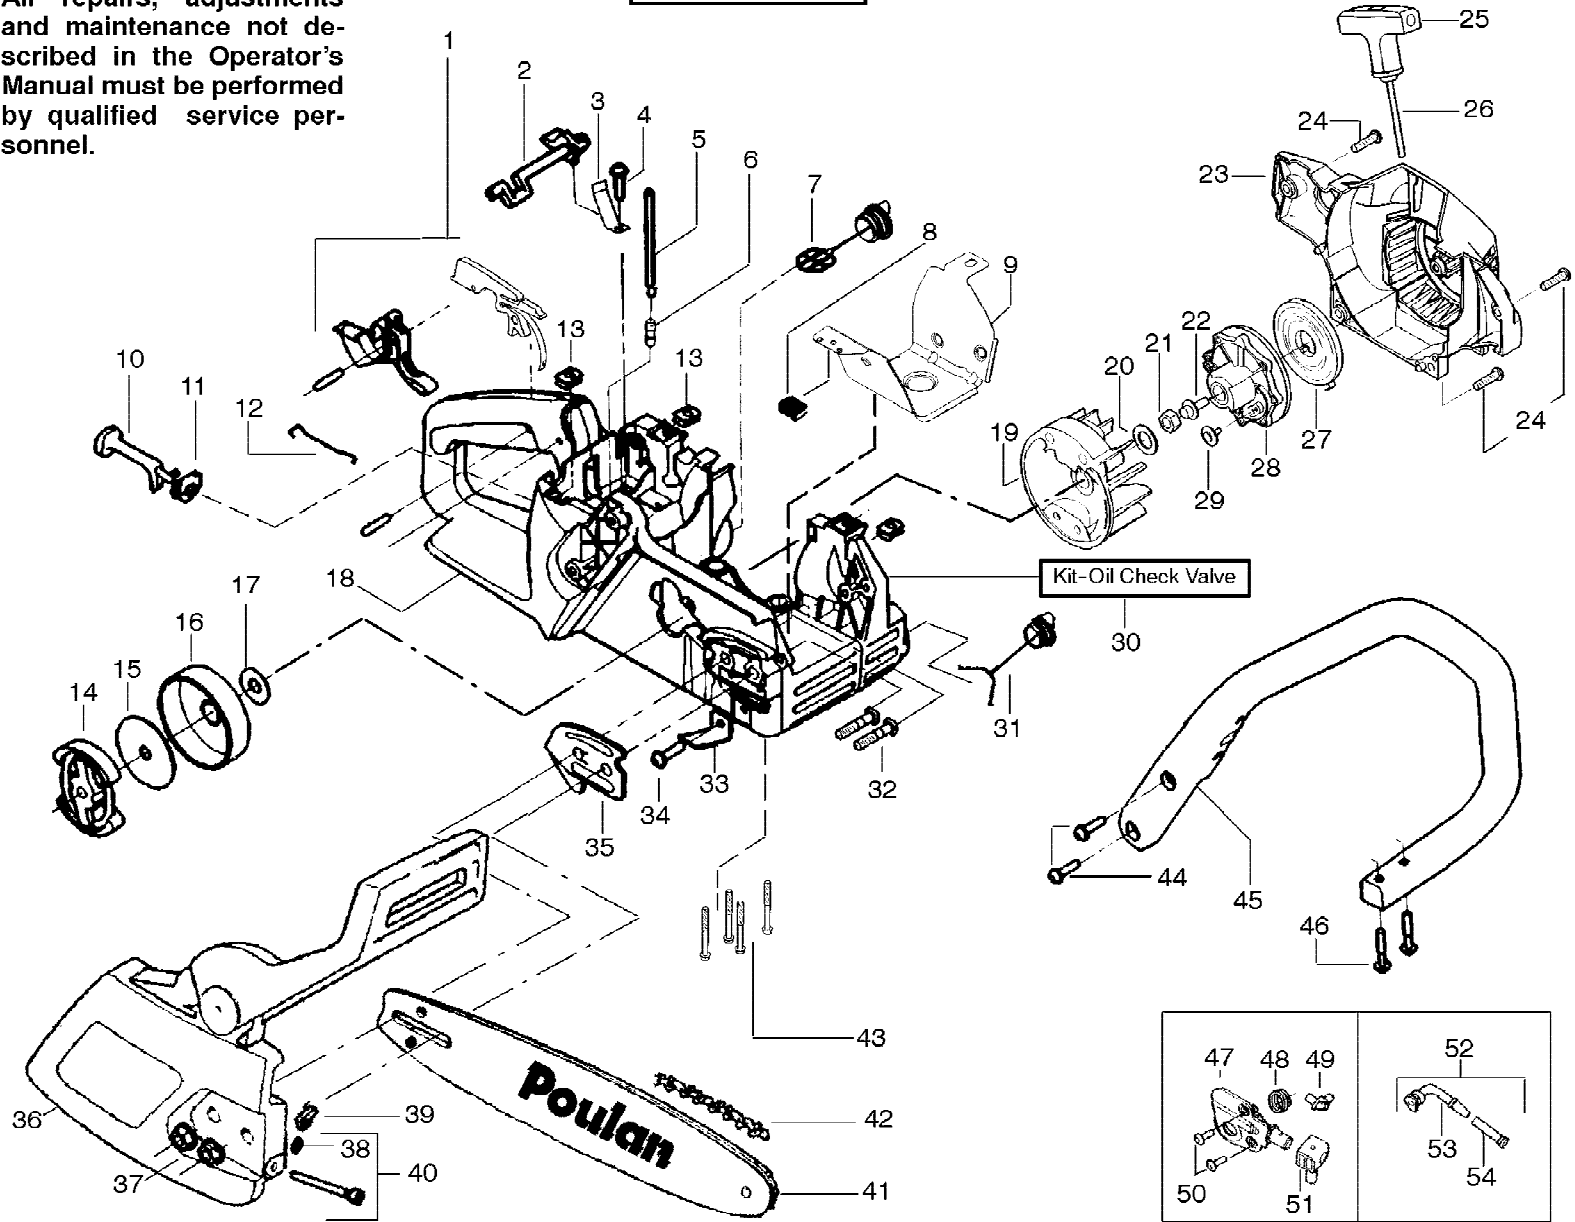

**⚠ WARNING**

All repairs, adjustments and maintenance not described in the Operator's Manual must be performed by qualified service personnel.

**TYPE 2**

Ref #	Part Number	Qty	Description
1	530071832		Kit-Trigger & Lockout (Includes Pin)
2	530038227		Lever-Switch
3	530016149		Spring-Switch
4	530015775		Screw
5	530069216		Kit-Fuel Line (Large)
6	530023877		Fitting - Fuel line
7	530047192		Assy-Fuel Cap w/ret.
8	530055322		Clip - "U"
9	530055183		Shield - Heat
10	530047989		Lever-Choke
11	530049005		Grommet-Choke lever
12	530037809		Wire-Throttle
13	530015922		Nut-Speed
14	530014949		Assy.-Clutch
15	530015611		Washer-Clutch
16	530047061		Assy-Drum W/brg.
17	530015907		Washer - Thrust
18	530071849		Kit-Chassis Assy.
19	530039187		Assy-Flywheel
20	530015127		Washer-Flywheel
21	530016134		Nut-Flywheel
22	530015920		Screw
23	530049337		Housing-Fan
24	530015892		Screw
25	530056402		Handle-Starter
26	530069232		Kit-Rope
27	530027531		Spring-Starter
28	530037817		Pulley-Starter
29	530016080		Screw
30	530071666		Kit-Oil Check Valve
31	530010846		Assy-Oil Cap
32	530016133		Bolt - Bar
33	530029850		Chain Catcher
34	530015814		Screw
35	530038238		Plate-Bar Mounting
36	530054740		Assy.-Chain Brake
37	530015917		Nut-Bar Mounting
38	530038593		Retainer-Bar Adjust
39	530015826		Pin-Bar Adjust
40	530069611		Kit-Bar Adjust (incl 38,39)
41	952044418		Bar-18"
42	952051338		Chain-18"
43	530016132		Screw
44	530015814		Screw
45	530056798		Handle-Front
46	530015940		Screw
47	530071259		Kit-Oil Pump (incl 48,49,51)
48	530037820		Gear-Worm Spring
49	530049477		Elbow-Oil Pickup
50	530016064		Screw
51	530019206		Block-Seal
52	530047663		Assy-Oil-Pickup (Incl. 53, 54)
53	530038373		Pickup-Oiler