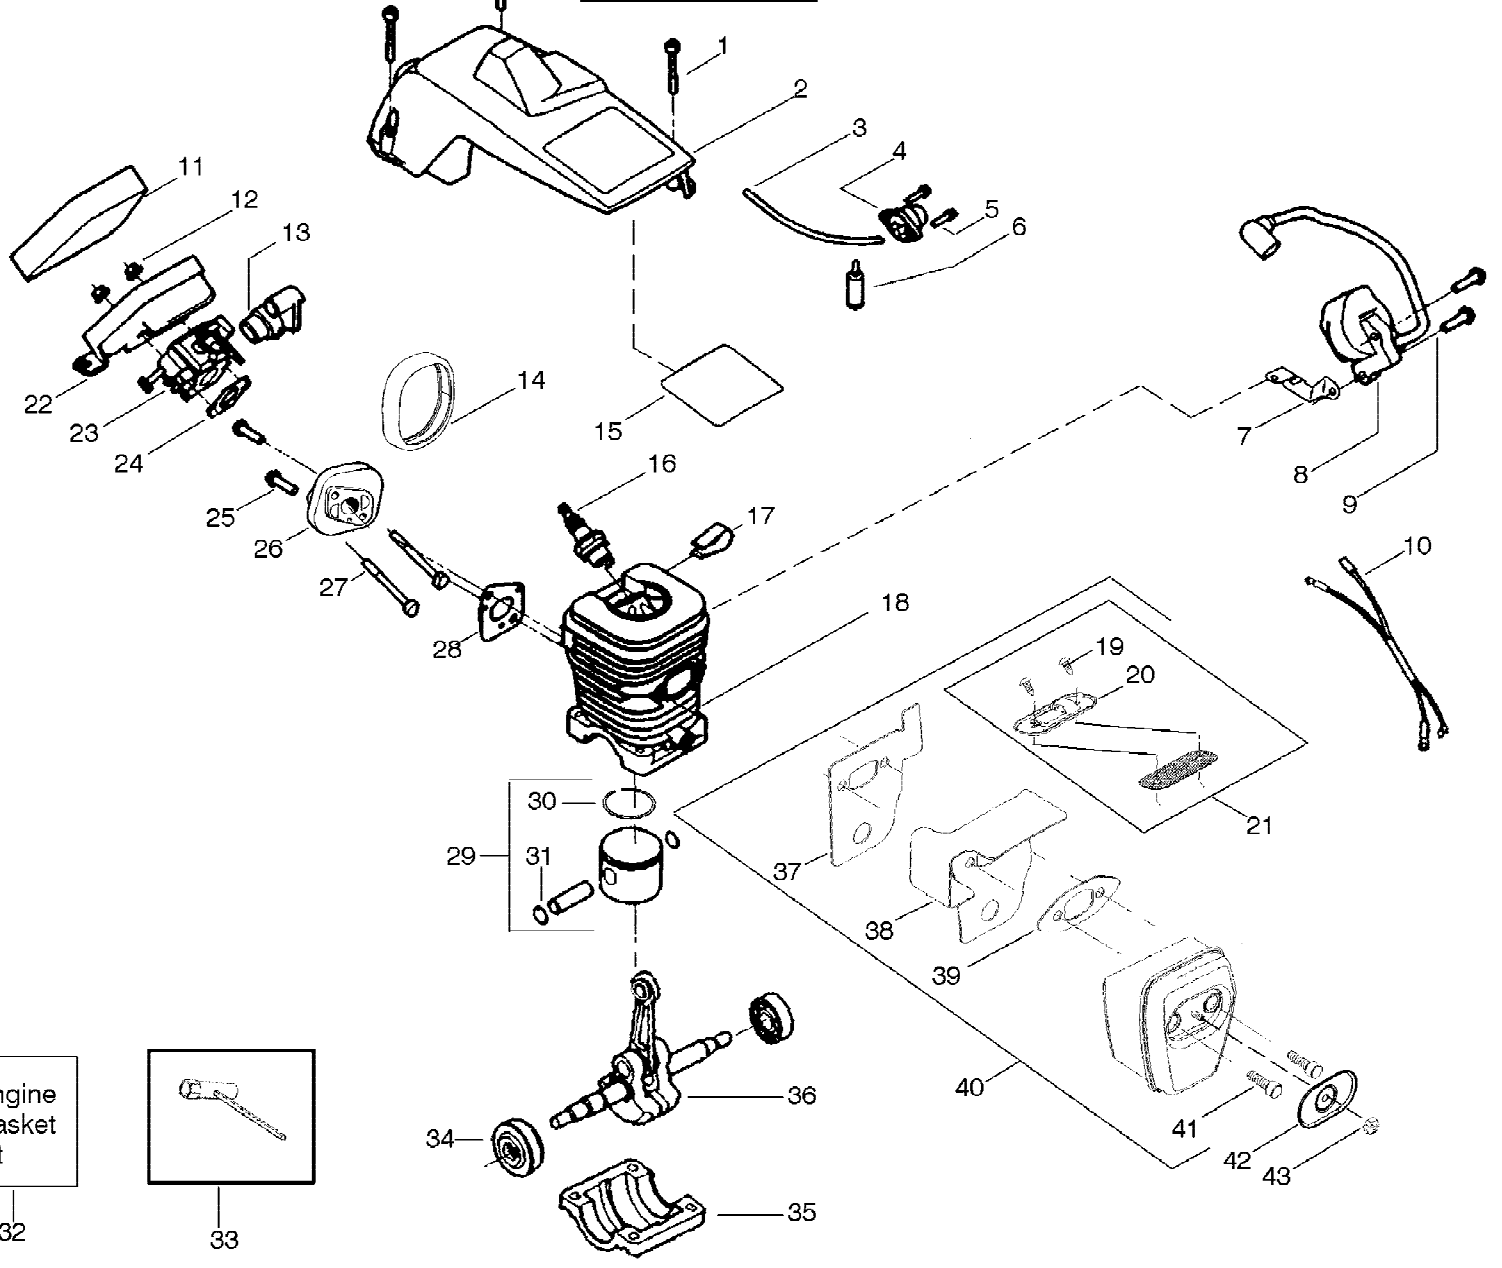

TYPE 2

Ref #	Part Number	Qty	Description
1	530016153		Screw
2	530055639		Assy-Cylinder Shield (includes # 15)
3	530069247		Kit-Fuel Line (Small)
4	530047213		Assy-Air Purge
5	530015780		Screw
6	530095646		Assy-Fuel Pick-up
7	530047442		Strap-Ground
8	530039198		Ignition Module
9	530015814		Screw
10	530052296		Assy-Wire Harness
11	530037793		Foam-Air Filter
12	530016101		Nut
13	530035526		Grommet-Carb Adjust
14	530054144		Seal-Carb Adapter
15	530055698		Reflector-Heat
16	952030150		Spark Plug (RCJ-7Y)
17	530016136		Clip-High Tension Lead
18	530012550		Cylinder
19	530016351		Screw-Outlet cover
20	530055759		Cover- Outlet
21	530071413		Kit-Spark Arrestor (Incl. 19,20)
22	530057480		Air Filter Housing
23	530071820		Kit-Carburetor (Zama-W-20)
23	530071821		Kit-Carburetor (Walbro-WT-662)
24	530069608		Gasket-Carb. (kit)
25	530016386		Screw
26	530049700		Carb. Adapter
27	530016187		Screw
28	530069608		Gasket- Adaptor(kit)
29	530071408		Kit-Piston (Incl. 30 & 31)
30	530038729		Ring-Piston
31	530015697		Retainer-Piston Pin
32	530069608		Kit-Engine Gasket (Incl. 24, 28 & 39)
33	530031163		Bar Wrench
34	530056363		Assy-Seal & Bearing
35	530037935		Cap-Crankcase
36	530047062		Assy-Crankshaft
37	530054885		Backplate
38	530054880		Guide-Outlet
39	530069608		Gasket-Muffler(kit)
40	530054886		Assy-Muffler (Incl. 37-39,41)
41	530016338		Bolt-Muffler
42	530055586		Cover-Bolt
43	530016359		Nut-Brass