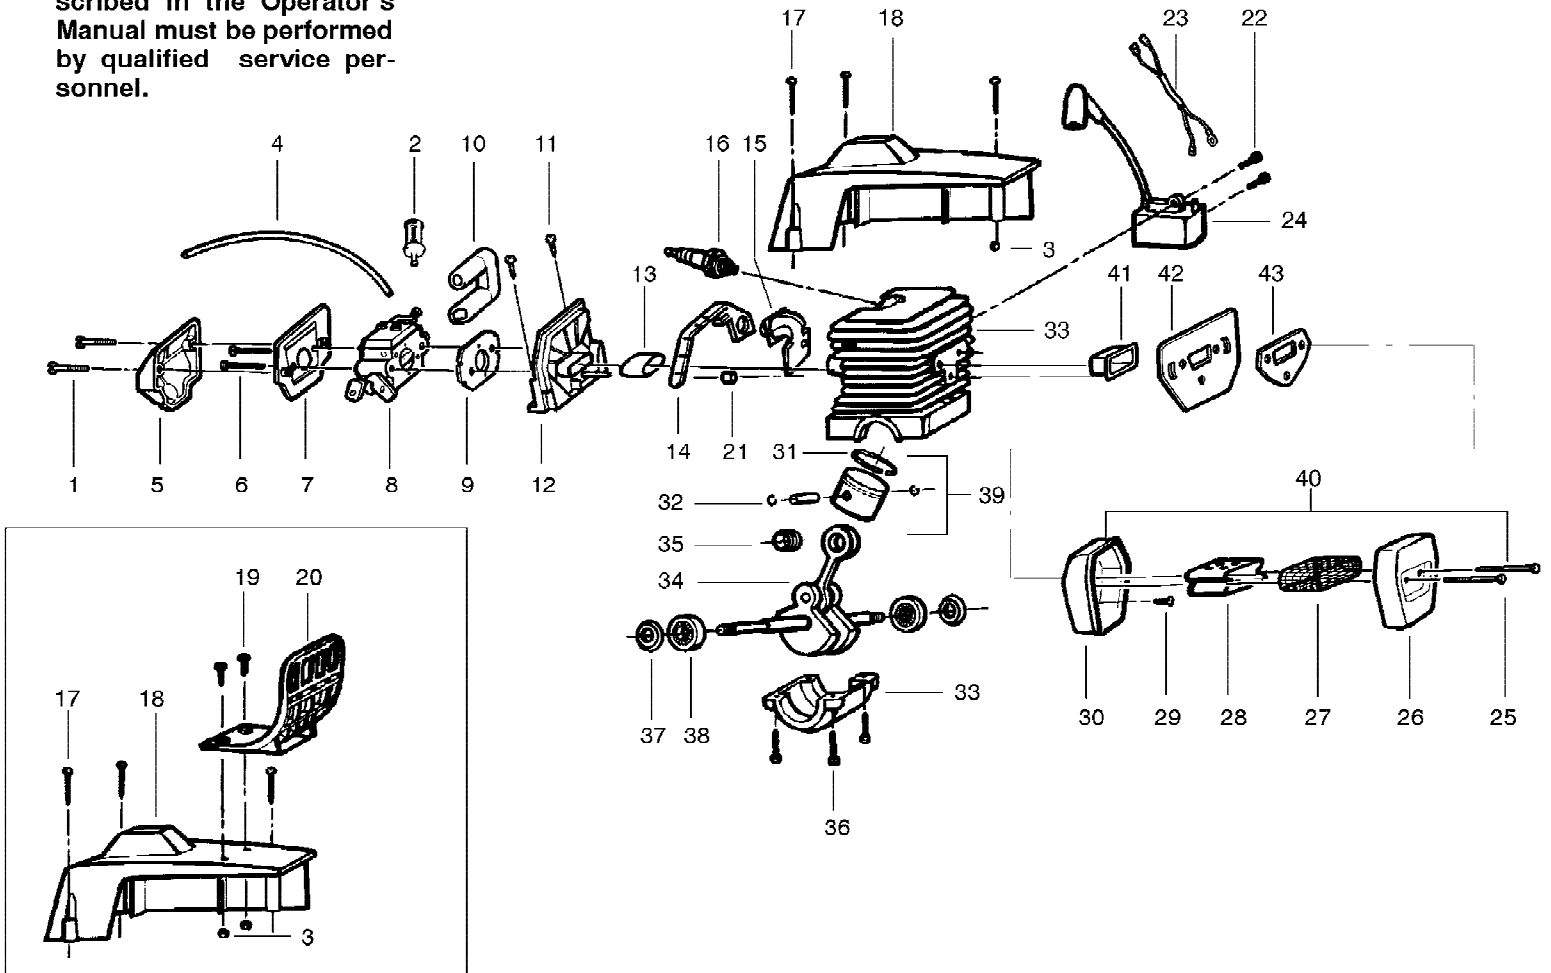

▲ WARNING

All repairs, adjustments and maintenance not described in the Operator's Manual must be performed by qualified service personnel.

Ref #	Part Number	Qty	Description
1	530015899		Screw
2	530014362		Fuel Pick-up
3	534790500		Nut
4	530069247		Fuel Line
5	530036141		Air Filter (Top)
6	530015970		Screw
7	530037478		Air Filter (Bottom)
8			Carburetor
	530035330		Type 1,2,3,4
	530069629		Type 5 (Incl. Limiter Caps)
9	530019172		Carb. Gasket
10			Carb. Grommet
	530037530		Type 1,2,3,4
	530037464		Type 5
11	530015905		Screw
12	530037465		Carb. Adaptor
13	530029814		Intake Sleeve
14	530019177		Turbo Clean Seal
15	530029813		Turbo Air Cleaner Ass'y.
16	952030150		Spark Plug (CJ-7Y)
17	530016154		Screw
18	530069577		Cylinder Shield Kit
19	530015406		Screw
20	530047382		Handguard
21	530019171		Impulse Seal
22	530015895		Screw
23	530036129		Switch Wire Ass'y.
24	530039143		Ignition Module
25			Muffler Bolt
	530015938		5 mm
	530016170		6 mm
26	530036099		Muffler Cover
27	530037813		Spark Screen
28	530036102		Diffuser
29	530015902		Bolt
30	530037248		Muffler Body
31	530029982		Piston Ring
32	530015697		Piston Pin Retainer
33	530069414		Cylinder Kit (Incl. 33 & 36)
34	530029794		C'shaft & Rod Ass'y.
35	530032117		Piston Pin Bearing
36	530015897		Screw
37	530019170		C'shaft Seal
38	530032118		C'shaft Bearing
39	530069454		Piston Kit (Incl. 31,32,35 & Pin)
40	530069416		Muffler Kit (Incl. 25,26,28,30)
41	530037652		Heat Insulator
42	530037640		Muffler Plate
43	530019205		Muffler Gasket
	530031135		Screch Not Shown
			Operator Manual Not Shown
	530083080		U.S. Not Shown
	530083110		Canada Not Shown