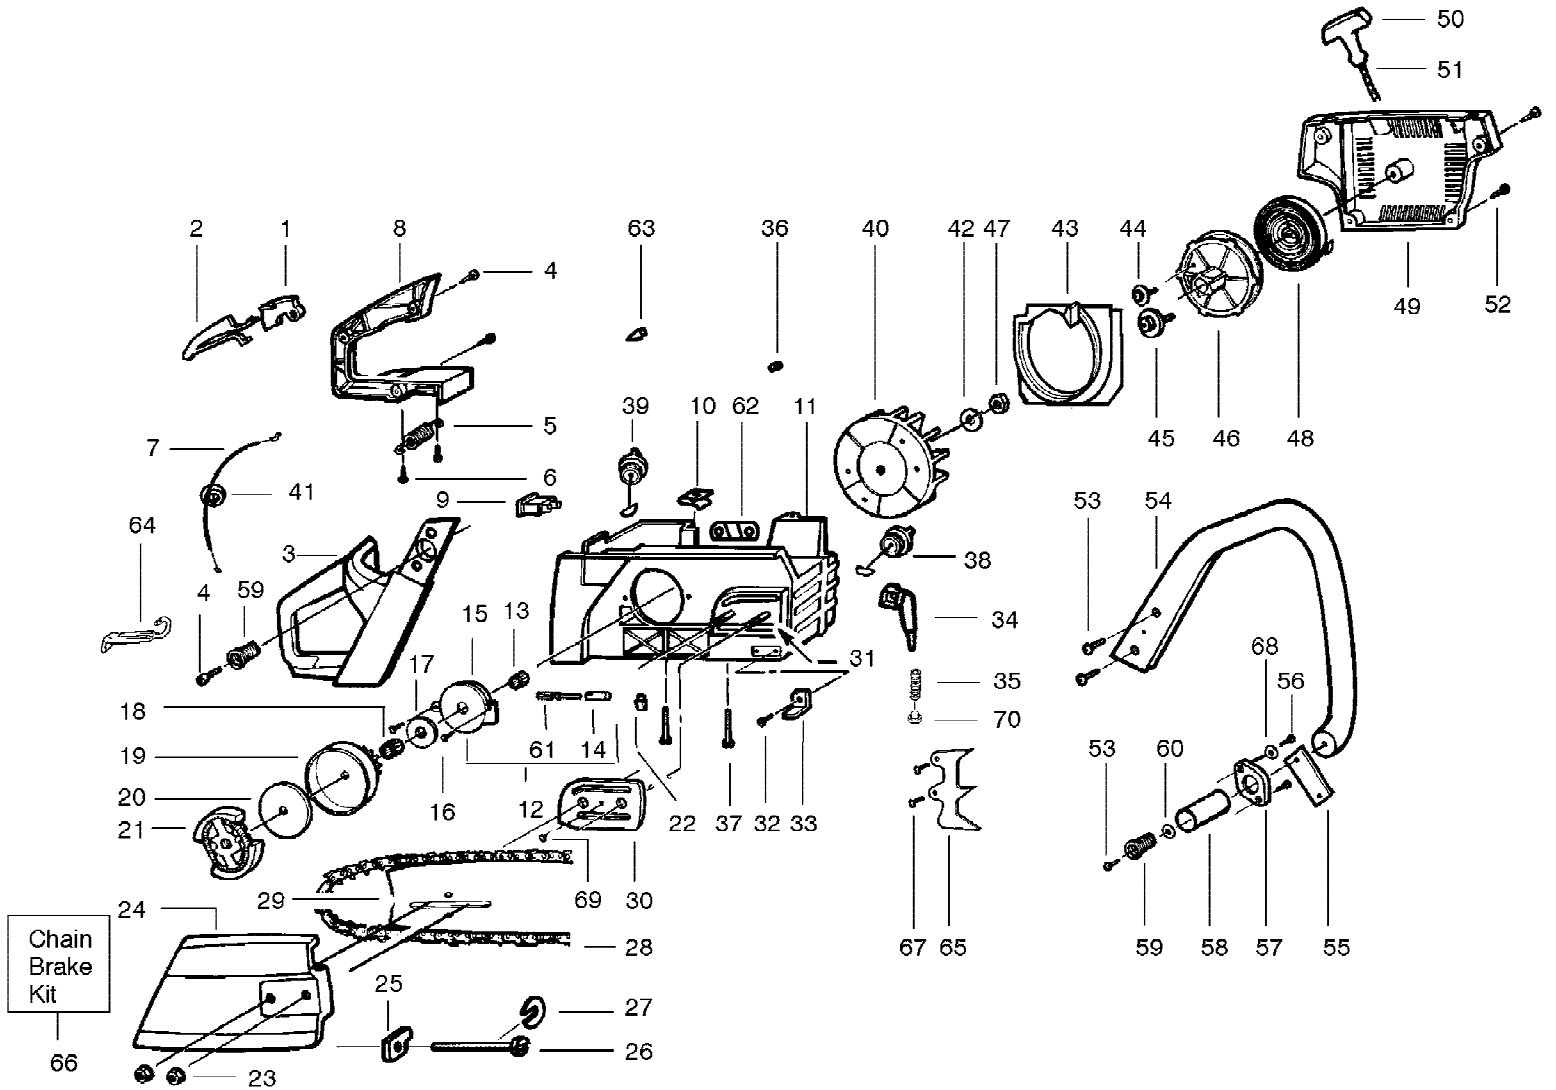

Carb.
Repair
Kit

Gasket/
Diaph.
Kit

19

21

Carburetors, WT-202, 239, 289, WT-289 (W/Limiter Caps) & WT285

Ref #	Part Number	Qty	Description
1	530035296		Idle Adv. Screw Kit
2	530035031		Metering Lever
3	530035164		Fuel Pump Gasket
4	530035166		Fuel Pump Diaphragm
5	507432582		Fuel Inlet Screen
6	530035293		Needle Spring (Low Speed)
7			Low Speed Needle
	530035281		WT-239
	530035383		WT-289
8			High Speed Needle
	530037294		WT-202
	530037259		WT-239
	530035384		WT-289
9	530035295		Needle Spring (High Speed)
10	530035162		Welch Plug (5/16)
11	530035225		Cup Plug
12	530035225		Metering Diaphragm Gasket
13	530035014		Metering Diaphragm
14	530035028		Metering Lever Pin
15	530035016		Metering Lever Pin Screw
16	530035106		Inlet Needle Valve
17	530038318		Limiter Cap High WT-289 only
18	530038317		Limiter Cap Low WT-289 only
19	530035298		Carburetor Repair Kit (Incl. 3-5 & 10-18)
20	530035188		Metering Lever Spring
21	530035173		Gasket/Diaphragm Kit (Incl. 3, 4, 12 & 13)
22	530035021		Metering Cover Screw Ass'y
	530031157		Limiter Cap Removal Tool Not Shown
	530031161		Limiter Cap Insertion Tool Not Shown