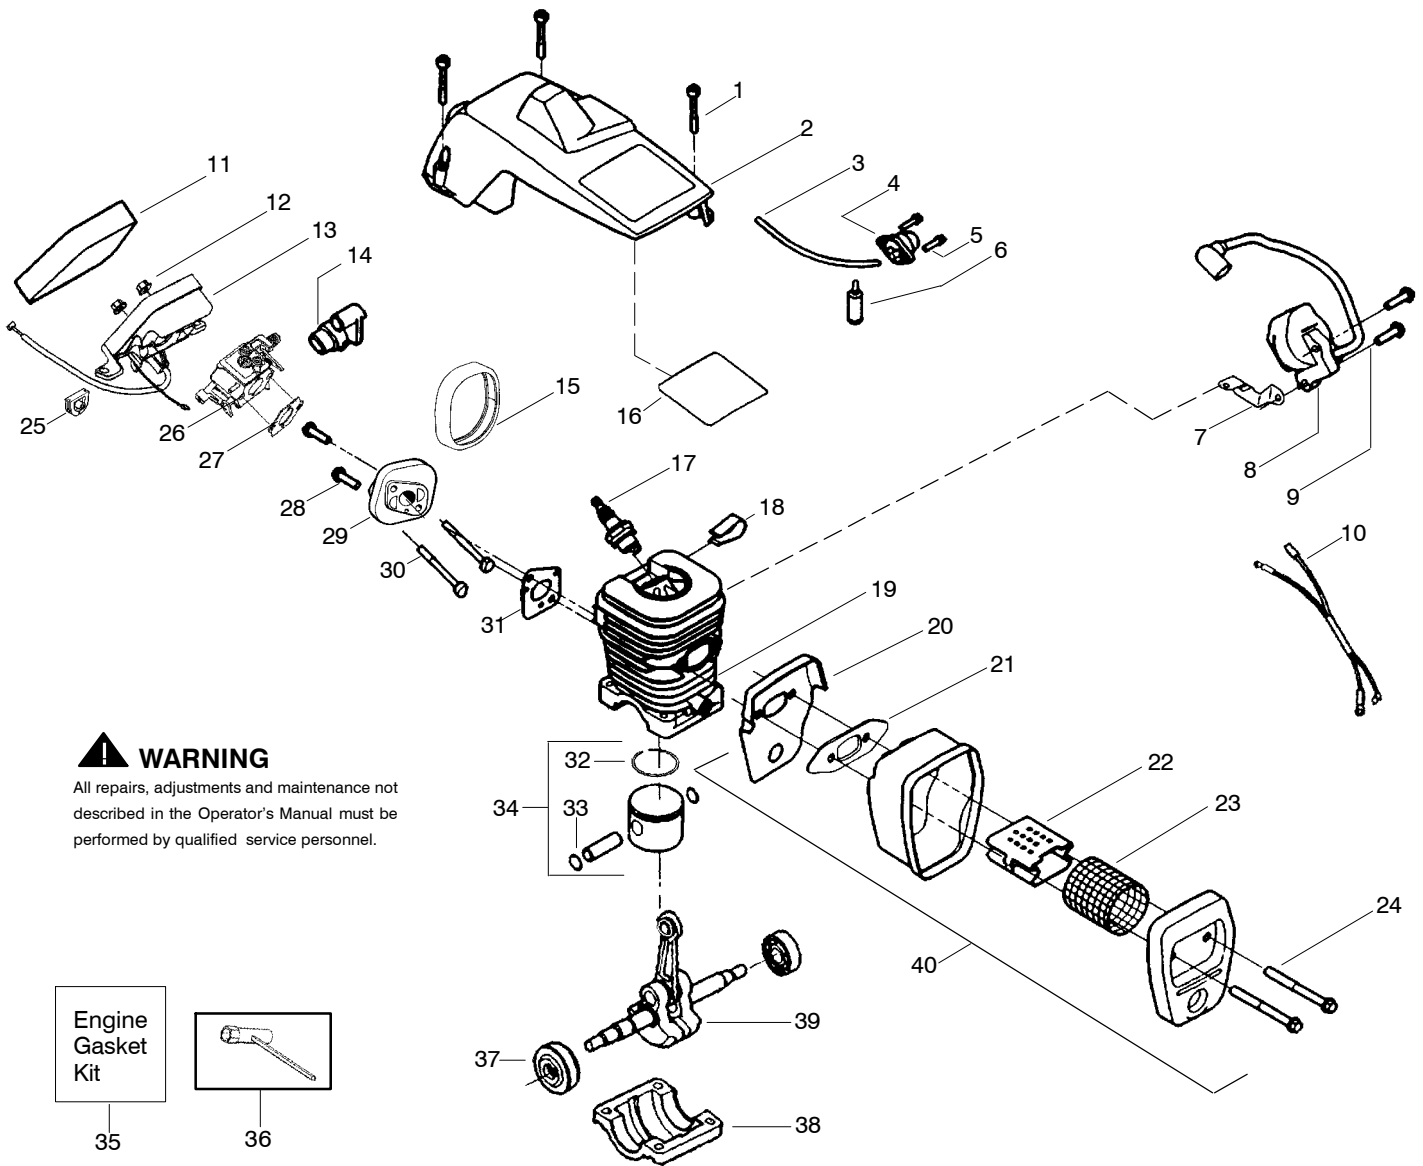

⚠ WARNING

All repairs, adjustments and maintenance not described in the Operator's Manual must be performed by qualified service personnel.

Engine Gasket Kit

35

36

Ref.	Part No.	Description	Ref.	Part No.	Description	Ref.	Part No.	Description
1.	530016153	Screw	19.	530012550	Cylinder	34.	530071408	Kit-Piston (Incl. 32 & 33)
2.	530055638	Assy-Cylinder Shield (includes # 16)	20.	530049870	Backplate-Muffler	35.	530069608	Kit-Engine Gasket (Incl. 21, 27 & 31)
3.	530069247	Kit-Fuel Line (Small)	21.	530069608	Gasket-Muffler(kit)	36.	530031163	Wrench-bar
4.	530071835	Kit-Purge Bulb (incl. #5)	22.	530037813	Diffuser-Muffler	37.	530056363	Assy-Seal & Bearing
5.	530015780	Screw	23.	530036103	Screen-Spark	38.	530037935	Cap-Crankcase
6.	530095646	Assy-Fuel Pick-up	24.	530016132	Bolt-Muffler	39.	530047062	Assy-Crankshaft
7.	530047442	Strap-Ground	25.	530047631	Grommet-Throttle Cable	40.	530047207	Assy-Muffler (Incl. 20-24)
8.	530039198	Ignition Module	26.	---	Kit-Carburetor			
9.	530015814	Screw		530071820	Zama (W-20)			
10.	530057475	Assy-Wire Harness		530071821	Walbro (WT-662)			
11.	530037793	Foam-Air Filter	27.	530069608	Gasket-Carb. (kit)			
12.	530016101	Nut	28.	530016386	Screw			
13.	530057702	Assy-Air Box	29.	530049700	Carb. Adapter			Not Shown
14.	530035526	Grommet-Carb Adjust	30.	530016187	Screw			
15.	530054144	Seal-Carb Adapter	31.	530069608	Gasket- Adaptor(kit)			
16.	530055698	Reflector-Heat	32.	530038729	Ring-Piston		530165412-01	Manual
17.	952030150	Spark Plug (RCJ-7Y)	33.	530015697	Retainer-Piston Pin		530057757	Decal-Warning
18.	530016136	Clip-High Tension Lead					530059229	Decal-Start-Inst.