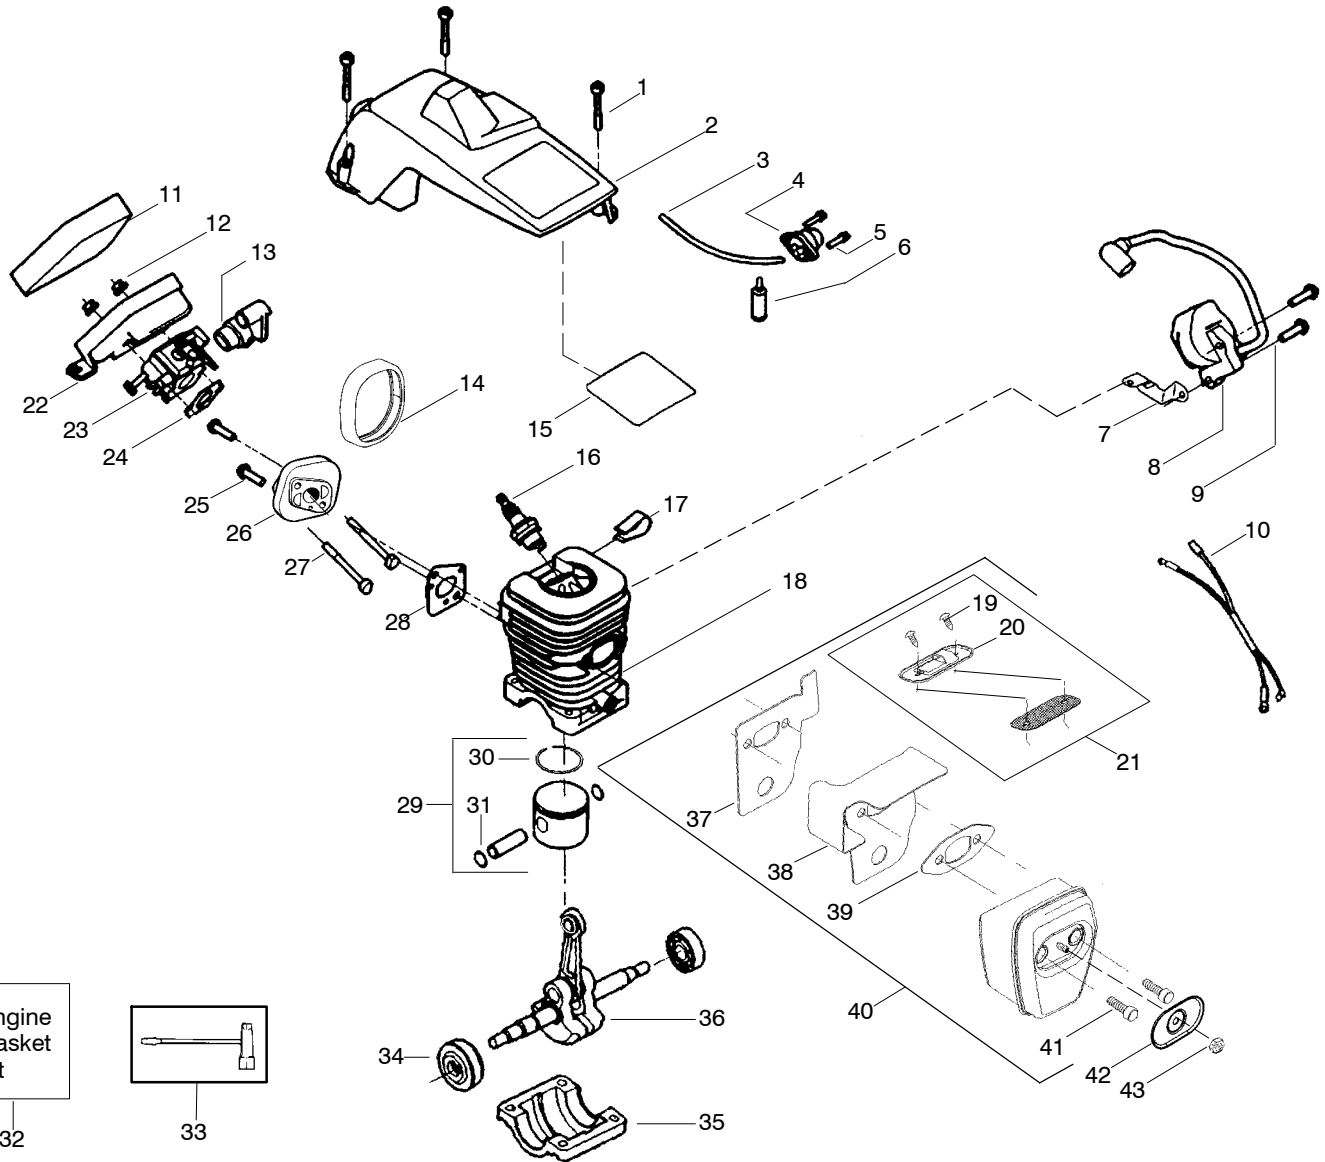

✓ = NEW PART NUMBER FOR THIS IPL

* = REFER TO THE SERVICE REFERENCE INDICATED FOR MORE INFORMATION. (LOCATED AT END OF IPL)

Ref.	Part No.	Description	Ref.	Part No.	Description	Ref.	Part No.	Description
1.	530016153	Screw	18.	530012550	Cylinder	33.	530031135	Bar Wrench
2.	530055637	Assy-Cylinder Shield (includes # 15)	19.	530016351	Screw-Outlet cover	34.	530056363	Assy-Seal & Bearing
3.	530069247	Kit-Fuel Line (Small)	20.	530054883	Cover - Outlet	35.	530037935	Cap-Crankcase
4.	530071835	Kit-Air Purge (incl.#5)	21.	530071413	Kit-Spark Arrestor (Incl. 19,20)	36.	530047062	Assy-Crankshaft
5.	530015780	Screw	22.	530057480	Air Filter Housing	37.	530054885	Backplate
6.	530095646	Assy-Fuel Pick-up	23.	---	Kit-Carburetor Zama (W-20)	38.	530054880	Guide-Outlet
7.	530047442	Strap-Ground	24.	530069608	Gasket-Carb. (kit)	39.	530069608	Gasket-Muffler(kit)
8.	530039198	Ignition Module	25.	530016386	Screw	40.	530054886	Assy-Muffler (Incl. 37-39,41)
9.	530015814	Screw	26.	530049700	Carb. Adapter	41.	530016338	Bolt-Muffler
10.	530052296	Assy-Wire Harness	27.	530016187	Screw	42.	530055586	Cover-Bolt
11.	530037793	Foam-Air Filter	28.	530069608	Gasket- Adaptor(kit)	43.	530016359	Nut-Brass
12.	530016101	Nut	29.	530071408	Kit-Piston (Incl. 30 & 31)	Not Shown		
13.	530035526	Grommet-Carb Adjust	30.	530038729	Ring-Piston	530165225	530057757	Manual
14.	530054144	Seal-Carb Adapter	31.	530015697	Retainer-Piston Pin	530059229	530059229	Decal-Warning
15.	530055698	Reflector-Heat	32.	530069608	Kit-Engine Gasket (Incl. 24, 28 & 39)			Decal-Start Inst.
16.	952030150	Spark Plug (RCJ-7Y)						
17.	530016136	Clip-High Tension Lead						