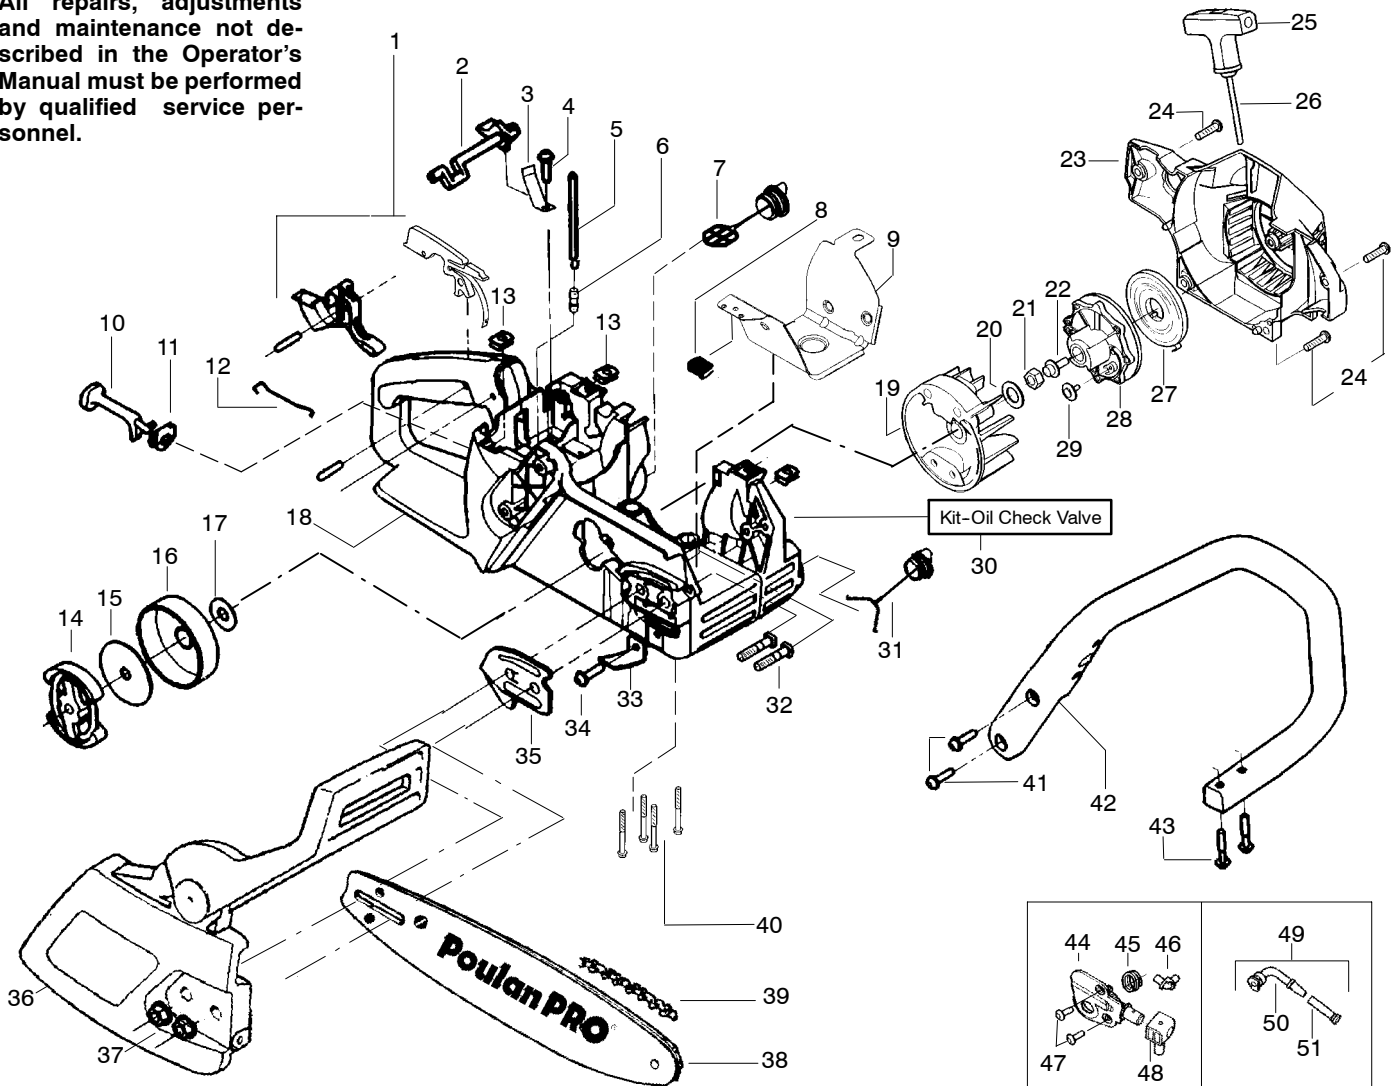

⚠ WARNING
All repairs, adjustments and maintenance not described in the Operator's Manual must be performed by qualified service personnel.

Ref.	Part No.	Description	Ref.	Part No.	Description	Ref.	Part No.	Description
1.	530071832	Kit-Trigger & Lockout (Includes Pin)	21.	530016134	Nut-Flywheel	43.	530015940	Screw
2.	530038227	Lever-Switch	22.	530015920	Screw	44.	530071259	Kit-Oil Pump (incl 45,46,48)
3.	530016149	Spring-Switch	23.	530049335	Housing-Fan	45.	530037820	Gear-Worm Spring
4.	530015775	Screw	24.	530015892	Screw	46.	530049477	Elbow-Oil Pickup
5.	530069216	Kit-Fuel Line (Large)	25.	530056402	Handle-Starter	47.	530016064	Screw
6.	530023877	Fitting - Fuel line	26.	530069232	Kit-Rope	48.	530019206	Block-Seal
7.	530047192	Assy-Fuel Cap w/ret.	27.	530027531	Spring-Starter	49.	530047663	Assy-Oil-Pickup (Incl. 50, 51)
8.	530055322	Clip - "U"	28.	530037817	Pulley-Starter	50.	530038373	Pickup-Oiler
9.	530055183	Shield - Heat	29.	530016080	Screw	51.	530056533	Filter-Oil
10.	530047989	Lever-Choke	30.	530071666	Kit-Oil Check Valve			
11.	530049005	Grommet-Choke lever	31.	530057236	Assy-Oil Cap			
12.	530037809	Wire-Throttle	32.	530016133	Bolt - Bar			
13.	530015922	Nut-Speed	33.	530029850	Chain Catcher			
14.	530014949	Assy.-Clutch	34.	530015814	Screw			
15.	530015611	Washer-Clutch	35.	530038238	Plate-Bar Mounting			
16.	530047061	Assy-Drum W/brg.	36.	530054999	Assy.-Chain Brake			
17.	530015907	Washer - Thrust	37.	530015917	Nut-Bar Mounting			
18.	530058908	Assy-Chassis (Incl. # 1,5,6,7,13, 30,31,32)	38.	530044919	Bar - 18"			
19.	530039187	Assy-Flywheel	39.	952051338	Chain - 18"			
20.	530015127	Washer-Flywheel	40.	530016132	Screw			
			41.	530015814	Screw			
			42.	530056798	Handle-Front			

✓ = NEW PART NUMBER FOR THIS IPL

* = REFER TO THE SERVICE REFERENCE INDICATED FOR MORE INFORMATION. (LOCATED AT END OF IPL)