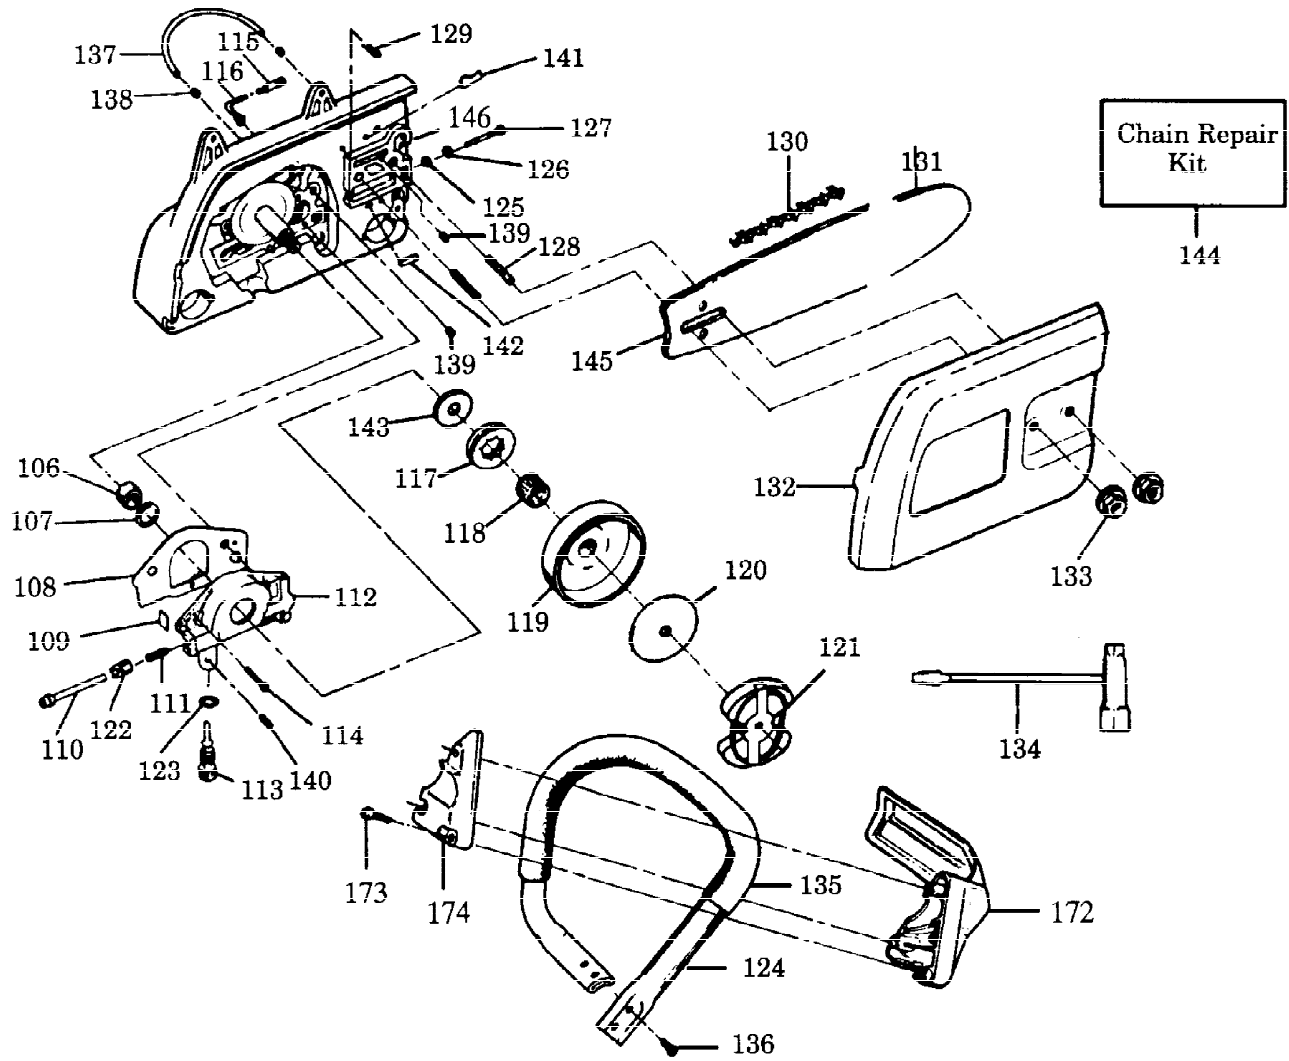

Ref #	Part Number	Qty	S/P/F	Description
106	530027140	1		Worm Gear
107	530019147	1		Seal
108	530069217	1	S	Gasket Set
109	530027128	1		Dust Plug
110	530014204	1	/P	Plunger
111	530027126	1		Spring
112	530069218	1		Oil Pump Kit (Incl. #'s 106,107,109,110,111, 113,122,123&140)
114	530015871	1	S/P	Screw
115	530027272	1		Oil Pickup & Filter
116	530027192	1		Oiler Intake Line
117	530028650	1	/P	Rim Sprocket (3000 only)
118	530032049	1	/P	Bearing
119	530048084	1	/P	Drum Sprocket (Model 2700,2800,3300)
119	530048083	1		Drum (Model 3000)
120	530027161	1		Clutch Plate
121	530014161	1	/P	Clutch Ass'y.
122	530027129	1		Oiler Gear Spur
123	530019079	1		"O" Ring
124	530022312	1	S	Handlebar Ass'y.
125	530023064	1	/P	Bar Adjusting Pin
126	530024419	1		"E" Ring
127	530015730	1	S	Screw
128	530015719	1	/P	Bar Stud
129	530015108	1	/P	Vent Pin
130	952051301	1	/P	Chain 16"
130	952051313	1	/P	Chain 18"
130	952051310	1	/P	Chain 20"
131	530055072	1	S	Replaceable Sprocket Nose
132	530010869	1		Bar Clamp Ass'y. (Incl. 142)
133	530015445	1	S/P	Nut
134	530031146	1	S/P	Scrench
135	530027847	1		Grip
136	530016058	1	/P	Screw
137	530021061	1		Oiler Discharge Line
138	530002464	1		Oiler Discharge Sleeve
139	530015422	1		Tubing Nut
140	530015752	1		Oiler Adjustment Pin
141	530027222	1		Chain Pad - Top
142	530027223	1		Chain Pad
143	530015733	1		Thrust Washer
144	530052085	1		Chain Repair Kit
145	952044324	1	/P	Model 2800
145	952044372	1	/P	Model 3000,3300
145	952044325	1	/P	Bar 18"
145		1		Bar 20"
145	952044377	1	/P	Model 3000
145	952044326	1	/P	Model 2700,3100,3300
146	530029236	1		Crankcase Plug
172	530024466	1		Handguard - See also 65 External Power Unit
173	530015509	1		Screw
174	530024467	1		Handguard Cap
174		1		, Ass'y. Parts Bag Not Shown.