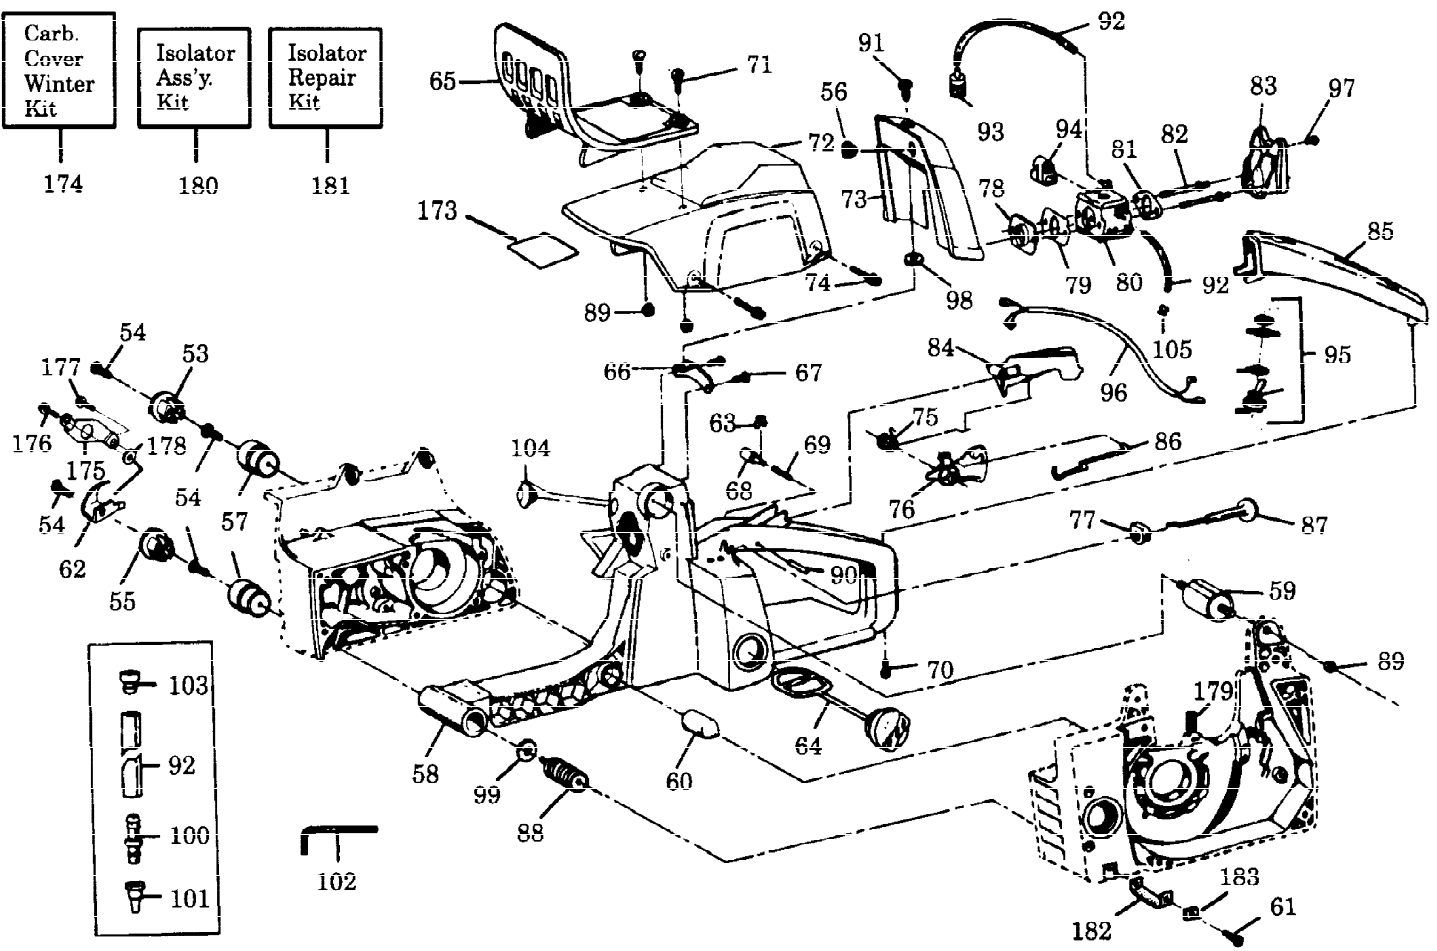

Carb.
Cover
Winter
Kit

Isolator
Ass'y.
Kit

Isolator
Repair
Kit

174

180

181

- 103
- 92
- 100
- 101

102

Ref #	Part Number	Qty	S/P/F	Description
53	530027732	1	/P	Retainer Mount
54	530016057	1	/P	Screw
55	530027732	1	/P	Chain Catcher Retainer-See Serv. Ref. 1
56	530027399	1		Bumper-Carb. Cover
57	530027392	1	S	Lower Isolator
58	530010877	1	S	Type I
58	530069391	1	S	Type II
59	530027394	1	/P	Cylindrical Mount
60	530027187	1		Isolator Limiter
61	530015715	1	/P	Type I
61	530015871	1	S/P	Type II
62	530027733	1		Chain Catcher- See Serv.Ref. 1
63	530015702	1		"C" Clip
64	530010845	1	/P	Fuel Cap Ass'y.
65	530027181	1	S	Handguard - See also key no. 172-pg.3
66	530027191	1		Bracket
67	530015598	1	/P	Screw
68	530027139	1		(Two piece design)
68	530029666	1		(One piece design)
69	530024772	1	/P	Throttle Lock Spring
70	530015716	1		Screw
71	530015406	1	/P	Screw
72	530069226	1	S	Model 2700,2800,3000
72	530069279	1	/P	Model 3100,3300
73	530027178	1	S	Carburetor Cover
74	530015871	1	S/P	Screw
75	530027134	1		Trigger Latch Spring
76	530027133	1		Throttle Trigger
77	530027271	1		Grommet
78	530027121	1		Bracket
79	530069217	1	S	Gasket Set
80	530035201	1		Carburetor (HDA-49)
81	530023664	1		Air Filter Plate
82	530015735	1	/P	Carb. Mounting Stud
83	530010855	1	S	Model 3000,3100,3300
83	530010892	1	/P	Model 2700,2800
84	530027135	1		Throttle Lockout
85	530027207	1		Rear Handle Cover
86	530027073	1		Throttle Wire
87	530027075	1		Choke Knob
88	530027393	1	/P	Type I
88	530036962	1	S	Type II
89	530001543	1	S	Nut
90	530015701	1		Dowel Pin
91	530015724	1		Screw
92	530069216	1	/P	Fuel Line Kit (Bulk 8133)
93	530014199	1		Fuel Filter Ass'y.
94	530039129	1		Grommet
95	530069225	1		Switch Kit
96	530027138	1		Lead Wire Ass'y.
97	530015802	1	S	Screw
98	530027202	1		Screw Retainer
99	530015123	1	/P	Washer-Type II Only