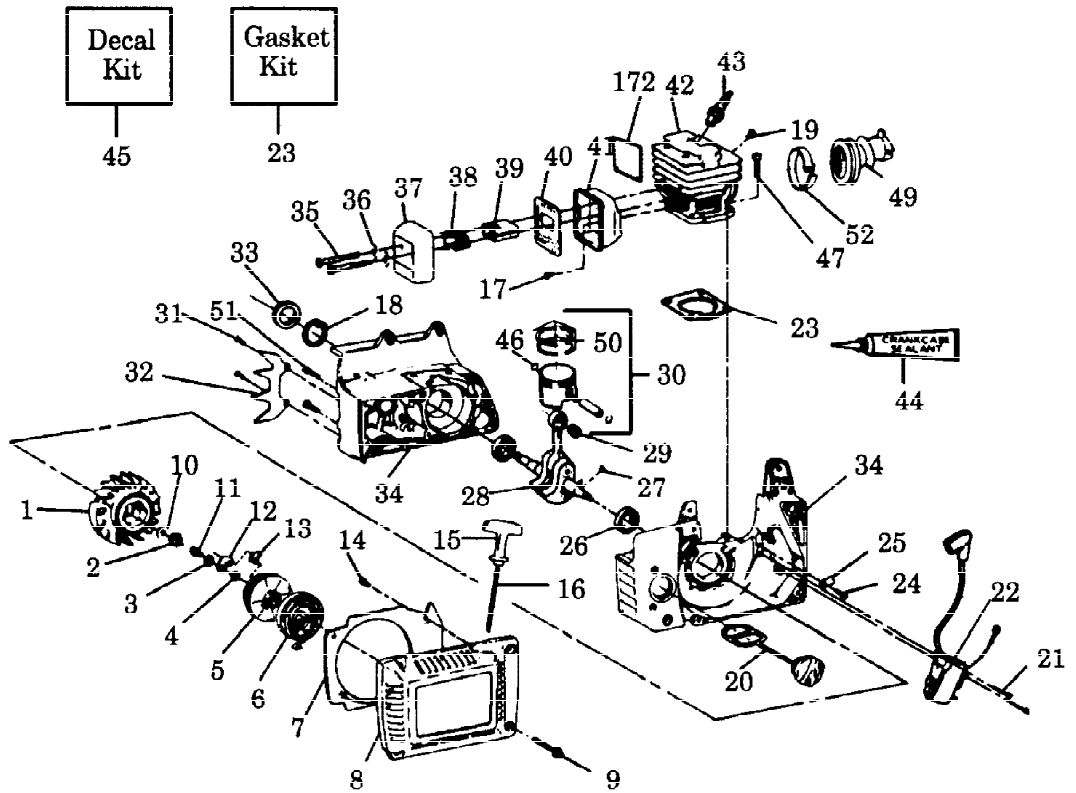

⚠ WARNING
All repairs, adjustments and maintenance not described in the Operator's Manual must be performed by qualified service personnel.

Ref #	Part Number	Qty	S/P/F	Description
1	530039127	1	S	Flywheel
2	530001733	1	/P	Nut
3	530015254	1		Wave Washer
4	530027163	1		Retainer
5	530027170	1	/P	Starter Pulley
6	530042067	1	S/P	Starter Spring
7	530027096	1	S	Baffle Plate
8	530010856	1	S	Fan Housing
9	530015709	1		Screw
10	530015441	1		Washer
11	530015713	1	/P	Screw
12	530027765	1	/P	Starter Cam
13	530027162	1		Starter Dog
14	530015241	1		Screw
15	530026735	1	S	Starter Handle
16	530069233	1	S/P	Rope Kit
17	530015720	1		Bolt
18	530001516	1		Snap Ring
19	530015696	1		Clip
20	530010846	1	S	Oil Cap Ass'y. (Incl. "O" Ring)
21	530015708	1		Screw
22	530039128	1	/P	Ignition Module (Incl. High Tension Lead Ass'y.)
23	530069487	1	/P	Gasket Set (Includes 79 & 108)
24	530015306	1	/P	Screw
25	530027264	1		Clamp
26	530032093	1	/P	Crankshaft Bearing
27	530002595	1		Flywheel Key
28	530027143	1		Crankshaft/Rod Ass'y.
29	530032111	1	/P	Piston Pin Bearing
30	530010864	1		Model 2700,2800
30	530010862	1		Model 3000
30	530010986	1	S	Model 3100,3300
31	530015710	1	S	Screw
32	530027184	1	S	Spur
33	530019146	1	/P	Crankshaft Seal
34	530014719	1	/P	Crankcase Ass'y. (Incl. #'s 18,26,33,125,126, 127,137,138,141 & 142)
35	530015718	1	/P	Screw
36	530015722	1		Washer
37	530028645	1		Muffler Cover
38	530027095	1		Spark Arrestor Screen
39	530028647	1		Muffler Diffuser
40	530028646	1		Muffler Baffle Plate
41	530028644	1		Muffler Body
42	530012155	1		Model 2700,2800
42	530012153	1	S	Model 3000
42	530012200	1		Model 3100,3300
43	530030034	1	/P	Spark Plug (CJ-4)
44	530030054	1	/P	Sealant
45	530069227	1		Decal Kit
46	530015697	1		Retainer
47	530001624	1		Screw
49	530027218	1		Carburetor Adaptor