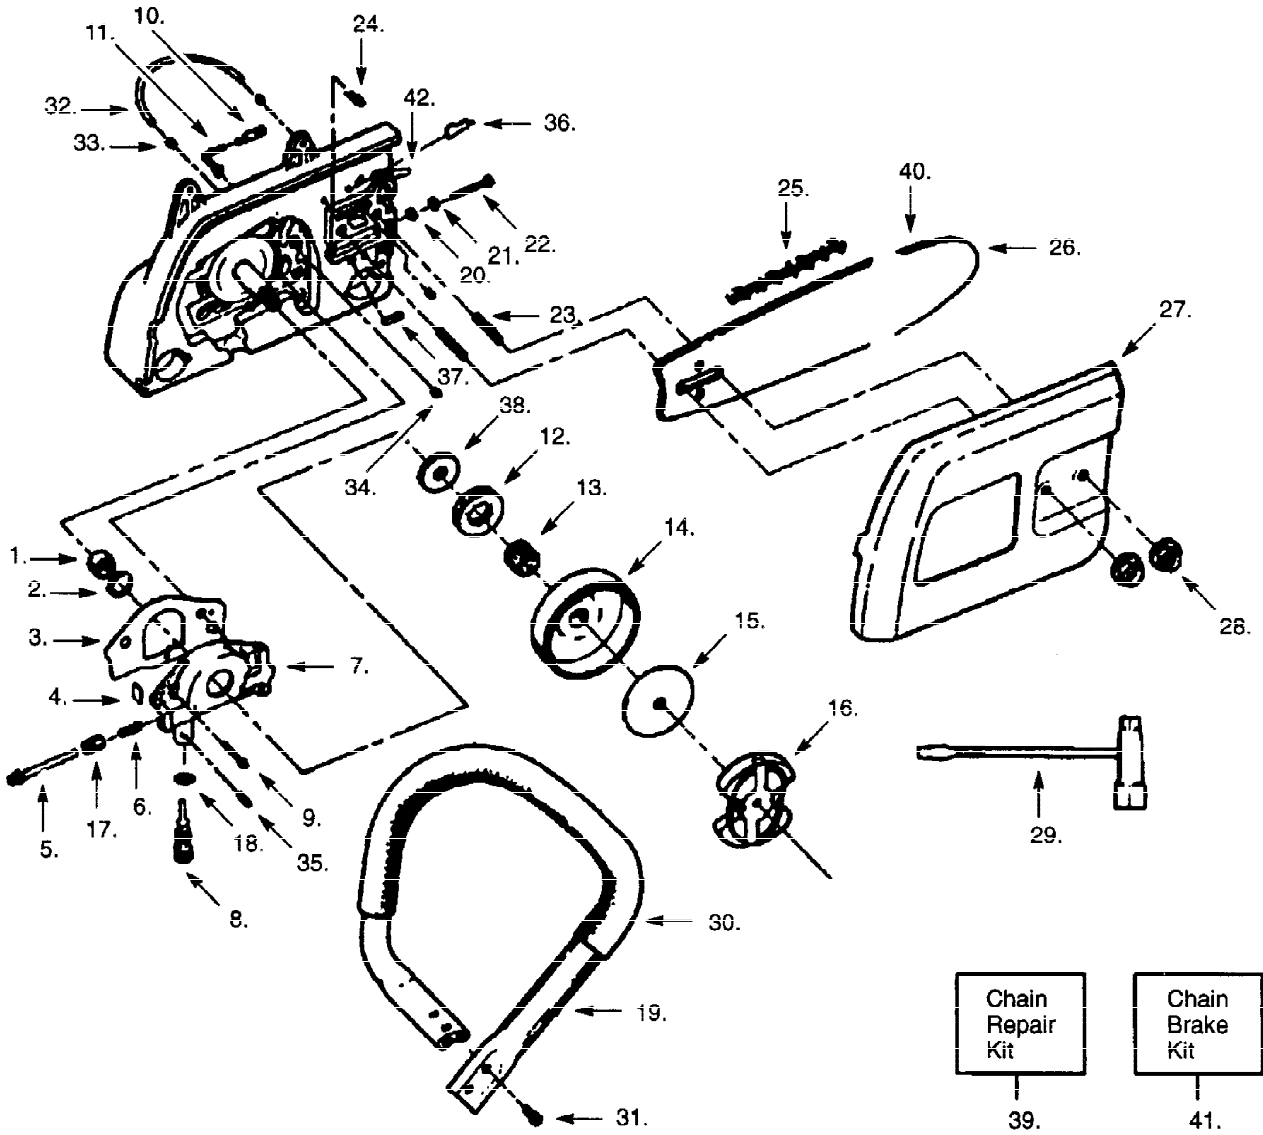

Ref #	Part Number	Qty	S/P/F	Description
1	530027140	1		Worm Gear
2	530019147	1		Seal
3	530069217	1	S	Gasket Set
4	530027128	1		Dust Plug
5	530014204	1	/P	Plunger
6	530027126	1		Spring
7	530069218	1		Oil Pump Kit (Inc.1,2,4-6,8,17,18,35)
9	530015871	1	S/P	Screw
10	530027272	1		Oil Pickup & Filter
11	530027192	1		Oiler Intake Line
12	530028650	1	/P	Rim Sprocket-Model 305 & 335
13	530032049	1	/P	Bearing
14	530048084	1	/P	Drum Sprocket-Model 285
14	530048083	1		Drum-Model 305&335
15	530027161	1		Clutch Plate
16	530014161	1	/P	Clutch Ass'y.
17	530027129	1		Oiler Gear Spur
18	530019079	1		"O" Ring
19	530022312	1	S	Model 285
19	530022309	1	S	Model 305 & 335
20	530023064	1	/P	Bar Adjusting Pin
21	530024419	1		"E" Ring
22	530015730	1	S	Screw
23	530015719	1	/P	Bar Stud
24	530015108	1	/P	Vent Pin
25	952051301	1	/P	16" (P33S-66)
25	952051323	1		16" (P34S-66)
25	952051313	1	/P	18" (P33S-72)
25	952051310	1	/P	20" (P33S-78)
26	952044372	1	/P	16" SNR (.325-.050P)
26	952044373	1	/P	16" SNR (.325-.058P)
26	952044375	1		18" SNR (.325-.050P)
26	952044376	1		18" SNR (.325-.058P)
26	952044377	1	/P	20" SNR
27	530010977	1	S	Bar Clamp (Inc.37.)
28	530015445	1	S/P	Nut
29	530031146	1	S/P	Scrench
30	530027847	1		Model 285
30	530027776	1		Model 305 & 335
31	530016058	1	/P	Screw
32	530021061	1		Oiler Discharge Line
33	530002464	1		Oiler Discharge Sleeve
34	530015422	1		Tubing Nut
35	530015752	1		Oiler Adjustment Pin
36	530027222	1		Chain Pad-Top
37	530027223	1		Chain Pad
38	530015733	1		Washer
39	530052085	1		Chain Repair Kit
40	530055072	1	S	Replaceable Sprocket Nose
41	952069321	1	/P	Chain Brake Kit
42	530029236	1		Crankcase Plug
42		1		, Carton Contents Bag Not Shown.
	530010974	1		Model 285-16" Not Shown.