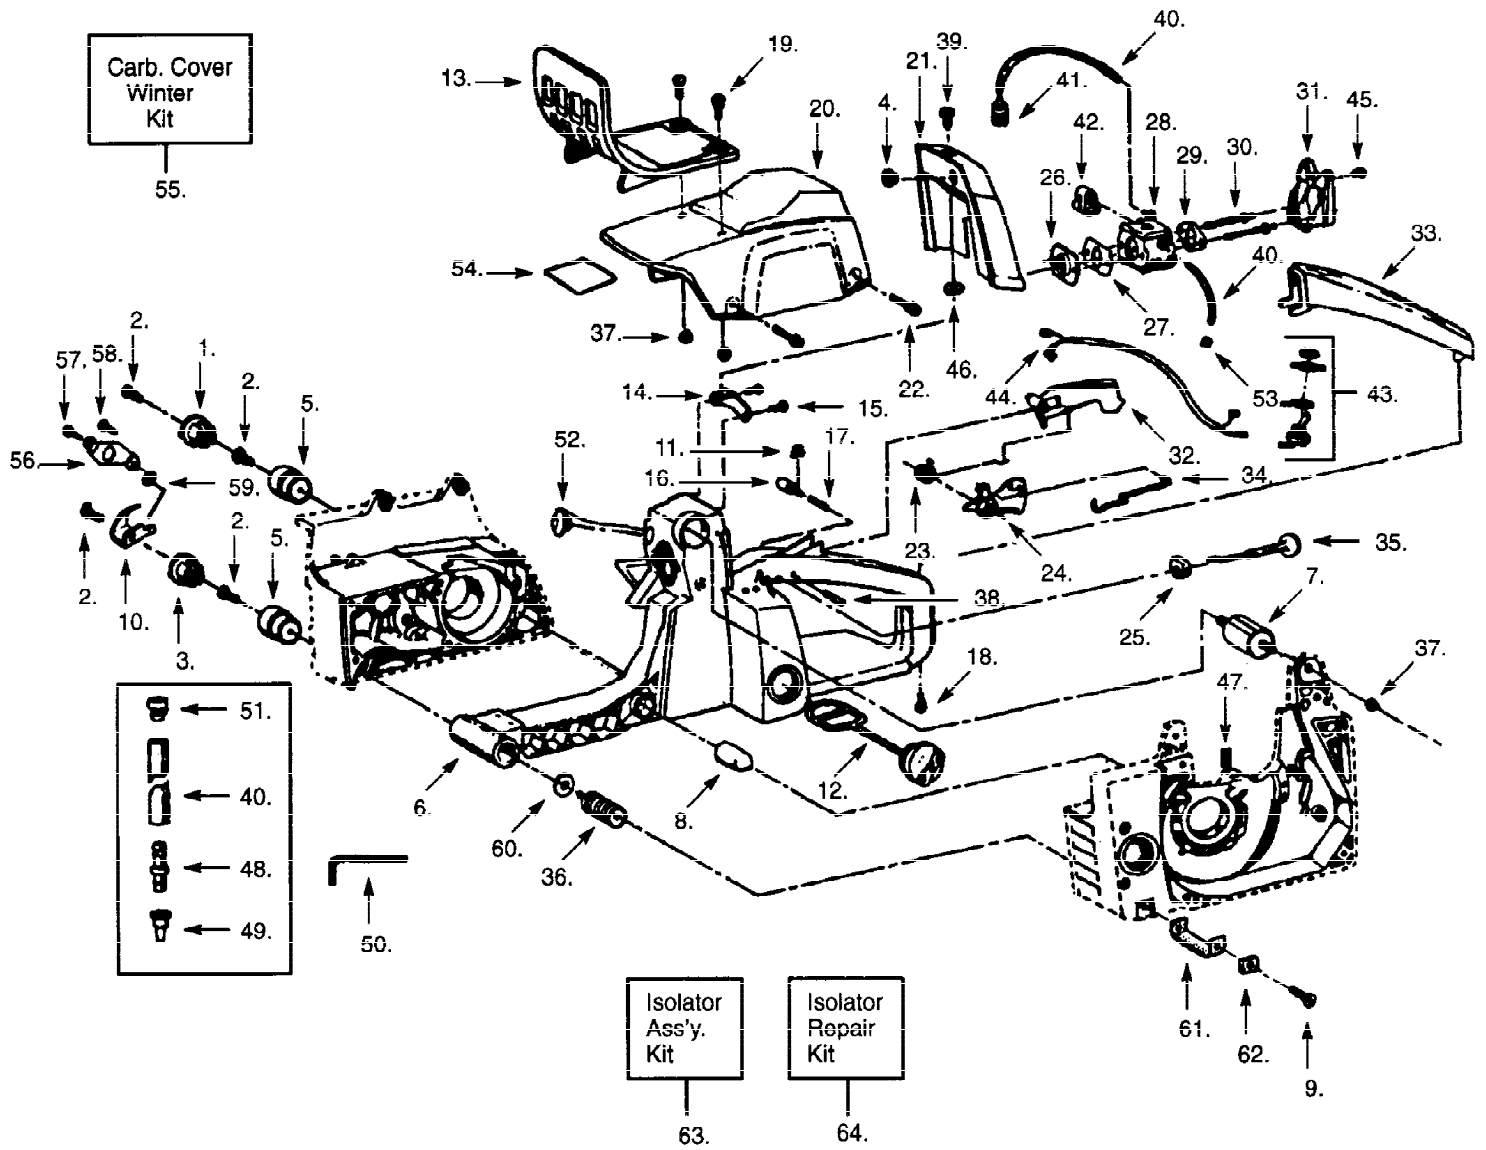

Ref #	Part Number	Qty	S/P/F	Description
1	530027732	1	/P	Retainer Mount
2	530016057	1	/P	Screw
3	530027732	1	/P	Chain Catcher Retainer-Serv. Ref. 1
4	530027399	1		Carb. Cover Bumper
5	530027392	1	S	Lower Isolator
6	530010877	1	S	Type I
6	530069391	1	S	Type II
7	530027394	1	/P	Cylindrical Mount
8	530027187	1		Isolator Limiter
9	530015715	1	/P	Type I
9	530015871	1	S/P	Type II
10	530027733	1		Chain Catcher-Serv. Ref. 1
11	530015702	1		"C" Clip
12	530010845	1	/P	Fuel Cap Ass'y.
13	530027181	1	S	Handguard
14	530027191	1		Bracket
15	530015598	1	/P	Screw
16	530027139	1		(Two piece design)
16	530029666	1		(One piece design)
17	530024772	1	/P	Throttle Lock Spring
18	530015716	1		Screw
19	530015406	1	/P	Screw
20	530069279	1	/P	Cylinder Shield Kit (Inc.54.)
21	530027178	1	S	Carb. Cover
22	530015871	1	S/P	Screw
23	530027134	1		Trigger Latch Spring
24	530027133	1		Throttle Trigger
25	530027271	1		Grommet
26	530027121	1		Bracket
27	530069217	1	S	Gasket Set
28	530035201	1		Carburetor (HDA-49)
29	530023664	1		Air Filter Plate
30	530015735	1	/P	Carb. Mounting Stud
31	530010892	1	/P	Model 285
31	530010855	1	S	Model 305 & 335
32	530027135	1		Throttle Lockout
33	530027207	1		Rear Handle Cover
34	530027073	1		Throttle Wire
35	530027075	1		Choke Knob
36	530027393	1	/P	Type I
36	530036962	1	S	Type II
37	530001543	1	S	Nut
38	530015701	1		Dowel Pin
39	530015724	1		Screw
40	530069216	1	/P	Line Kit (Bulk 530-008133)
41	530014199	1		Fuel Filter Ass'y.
42	530039129	1		Grommet
43	530069225	1		Switch Kit
44	530027138	1		Lead Wire Ass'y.
45	530015802	1	S	Screw
46	530027202	1		Screw Retainer
47	530025539	1		Impulse Fitting
48	530024475	1		Vent Fitting