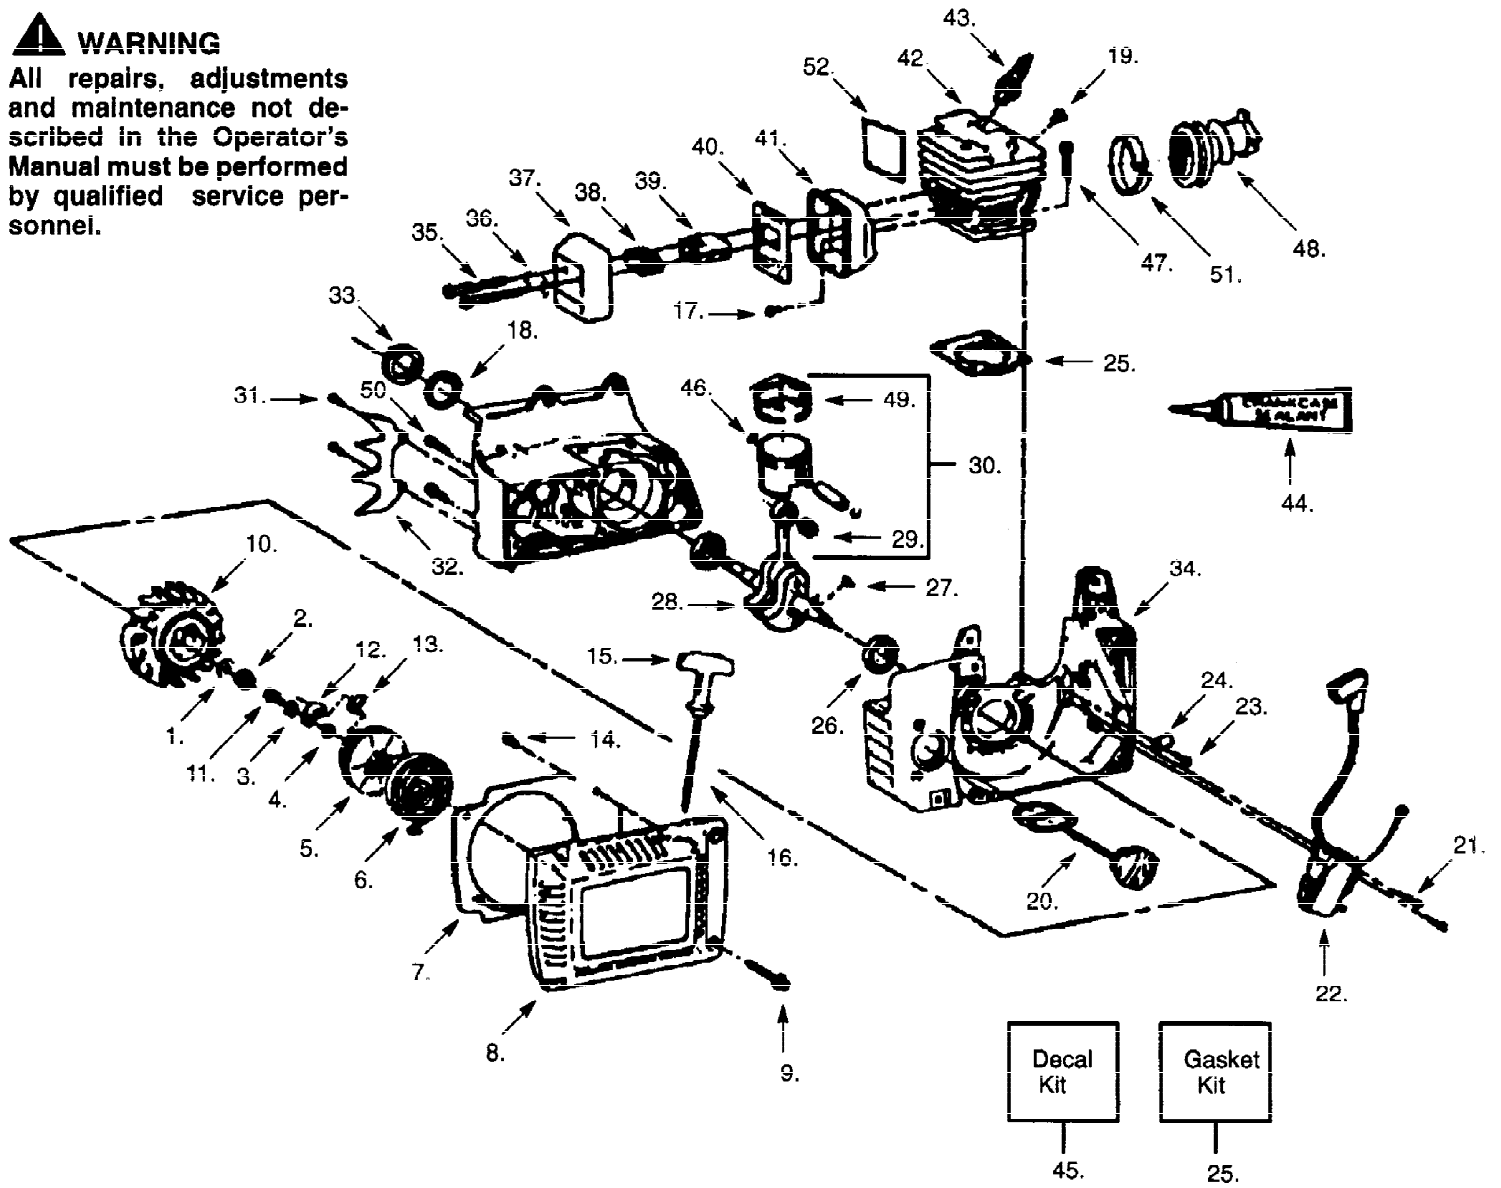

▲ WARNING

All repairs, adjustments and maintenance not described in the Operator's Manual must be performed by qualified service personnel.

Ref #	Part Number	Qty	S/P/F	Description
1	530039127	1	S	Flywheel
2	530001733	1	/P	Nut
3	530015254	1		Wave Washer
4	530027163	1		Retainer
5	530027170	1	/P	Starter Pulley
6	530042067	1	S/P	Starter Spring
7	530027096	1	S	Baffle Plate
8	530010975	1	S	Fan Housing
9	530015709	1		Screw
10	530015441	1		Washer
11	530015713	1	/P	Screw
12	530027765	1	/P	Starter Cam
13	530027162	1		Starter Dog
14	530015241	1		Screw
15	530027569	1	/P	Starter Handle
16	530069233	1	S/P	Rope Kit
17	530015720	1		Bolt
18	530001516	1		Snap Ring
19	530015696	1		Clip
20	530010846	1	S	Oil Cap Ass'y. (Inc. O Ring)
21	530015708	1		Screw
22	530039128	1	/P	Ignition Module
23	530015306	1	/P	Screw
24	530027264	1		Clamp
25	530069487	1	/P	Gasket Set
26	530032093	1	/P	Crankshaft Bearing
27	530002595	1		Flywheel Key
28	530027143	1		Crankshaft/Rod Ass'y.
29	530032111	1	/P	Piston Pin Bearing
30	530010976	1		Model 285
30	530010862	1		Model 305
30	530010989	1	S	Model 335
31	530015710	1	S	Screw
32	530027184	1	S	Spur
33	530019146	1	/P	Crankshaft Seal
34	530014719	1	/P	Crankcase Assy (Inc.20-22,32,33,36,37, #'s 20-22,32,33,36,37 of "HANDLE, CHAIN")
35	530015718	1	/P	Screw
36	530015149	1		Washer
37	530028645	1		Muffler Cover
38	530027095	1		Spark Arrestor Screen
39	530028647	1		Muffler Diffuser
40	530028646	1		Muffler Baffle Plate
41	530028644	1		Muffler Body
42	530012223	1	S/P	Model 285
42	530012153	1	S	Model 305
42	530012197	1	S	Model 335
43	530030034	1	/P	Spark Plug (CJ-4)
44	530030054	1	/P	Sealant
45	530069227	1		Decal Kit
46	530015697	1		Retainer
47	530001624	1		Screw
48	530027218	1		Carb. Adapter