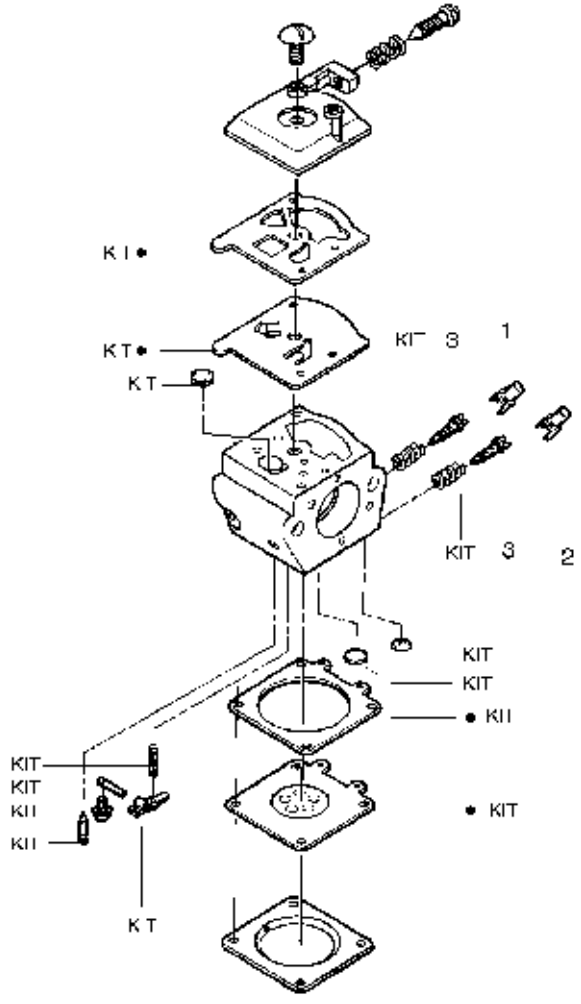

ONE PIECE STYLE

Assy-Bearing & Seal
530056363

Ref #	Part Number	Qty.	Description
530056...	530056363		Assy - Bearing & Seal

TWO PIECE STYLE

Ref #	Part Number	Qty.	Description
530016...	530016147		Bearing
530019...	530019170		Seal

Carburetor Assembly – WT529 – #530071345

Carb. Repair Kit	Gasket/ Dia. Kit
4	5

Ref #	Part Number	Qty.	Description
1	530038479		Limiter-CapHigh
2	530038478		Limiter Cap-Low
3	530035523		Needle-High/low speed
4	530069825		Kit-Carburetor Repair
5	530069844		Kit-Gasket Diaphragm

Carburetor Assembly -- WT610 -- #530071492

Carb. Repair Kit	Gasket/ Dia. Kit
4	5

Ref #	Part Number	Qty.	Description
1	530038479		Limiter-CapHigh
2	530038478		Limiter Cap-Low
3	530035523		Needle-High/low speed
4	530069825		Kit-Carburetor Repair
5	530069844		Kit-Gasket Diaphragm

Ref #	Part Number	Qty.	Description
60	530036101		Plate-Isolator
61	530036142		Spring Sleeve-AV
62	530038985		Spring-Isolator
63	530015984		Screw
64	952051310		Chain-20"
65	952044326		Bar-20"
66	530047855		Bar Plate
67	530069611		Kit-Bar Adj.
68	530038593		Retainer-Bar Adjust
69	530015826		Pin-Bar Adjust
70	530054803		Assy-ChainBrake
71	530015917		Nut-Bar Mounting