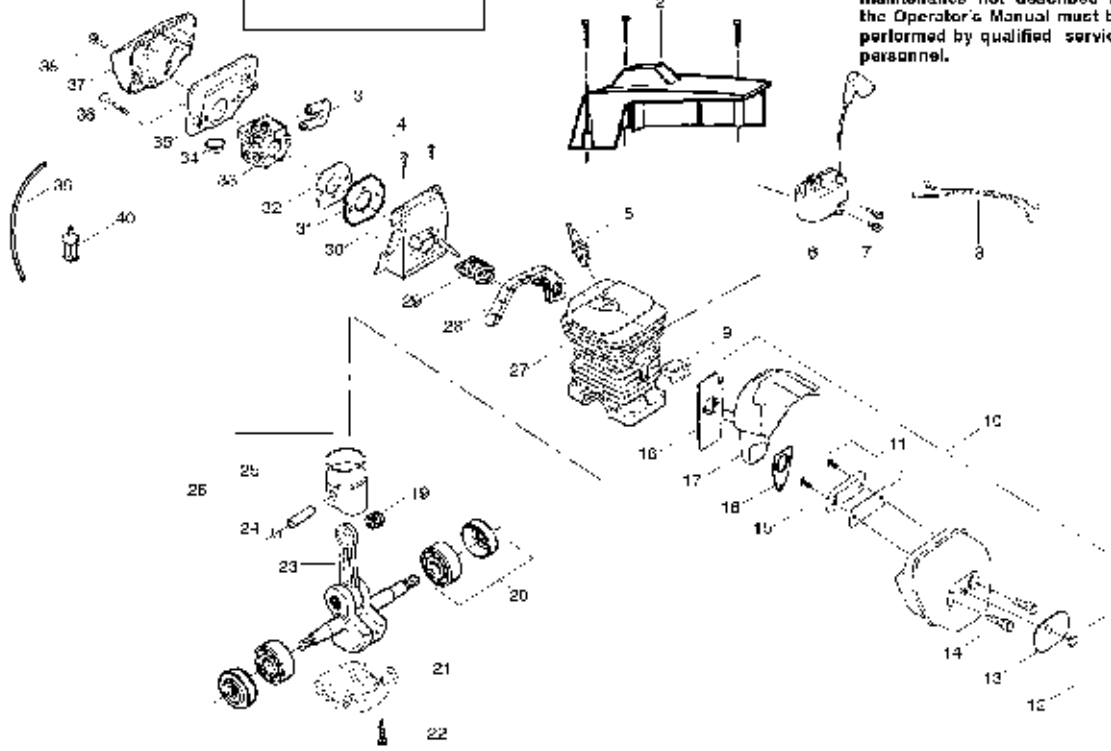

Carburetor Assembly -- WT610 -- #530071492

Carb. Repair Kit	Gasket/ Dia. Kit
4	5

Ref #	Part Number	Qty.	Description
1	530038479		Limiter-CapHigh
2	530038478		Limiter Cap-Low
3	530035523		Needle-High/low speed
4	530069825		Kit-Carburetor Repair
5	530069844		Kit-Gasket Diaphragm

TYPE 4

WARNING
 All repairs, adjustments and maintenance not described in the Operator's Manual must be performed by qualified service personnel.

Ref #	Part Number	Qty.	Description
1	530016154		Screw
2	530069700		Kit-Cylinder Shield
3	530035583		Grommet -Carb.
4	530015814		Screw
5	952030150		Spark Plug
6	530039143		Module-Ignition
7	530015895		Screw
8	530037467		Assy-Switch Wire
9	530037652		Insulator-Heat
10	530071495		Kit-Muffler
11	530071497		Kit-Spark Arrestor
12	530016359		Nut-Brass
13	530056061		Cover-Bolt
14	530016338		Bolt-Muffler
15	530016351		Screw-Spark Screen
16	530055128		Gasket-Muffler
17	530055765		Assy-Muffler Backplate
18	530055402		Backplate - Alum.
19	503414101		Bearing
20	530056363		Assy-Bearing & Seal
21	530049794		Cap-Crankcase
22	530015897		Screw
23	530029794		Assy-C'shaft & Rod
24	530015697		Retainer-Piston Pin
25	530037380		Ring-Piston
26	530071496		Kit-Piston
27	530071491		Assy-Cyl/Crankcase
28	530019251		Seal-Super Clean
29	530035581		Intake Boot
30	530071654		Adapter-Carb.
31	530037872		Intake Plate-Carb
32	530019172		Gasket-Carb.
33	530071693		Kit-Carburetor
34	530036792		Isolator
35	530037478		Filter-Air
36	530015970		Screw
37	545057701		Filter-Air
38	530015899		Screw
39	530069247		Kit-Fuel Line
40	530095646		Assy-Fuel Pick-up
	545186800		Operator Manual
	530031135		Scrench
	530055298		Decal-Warning/Start Inst.