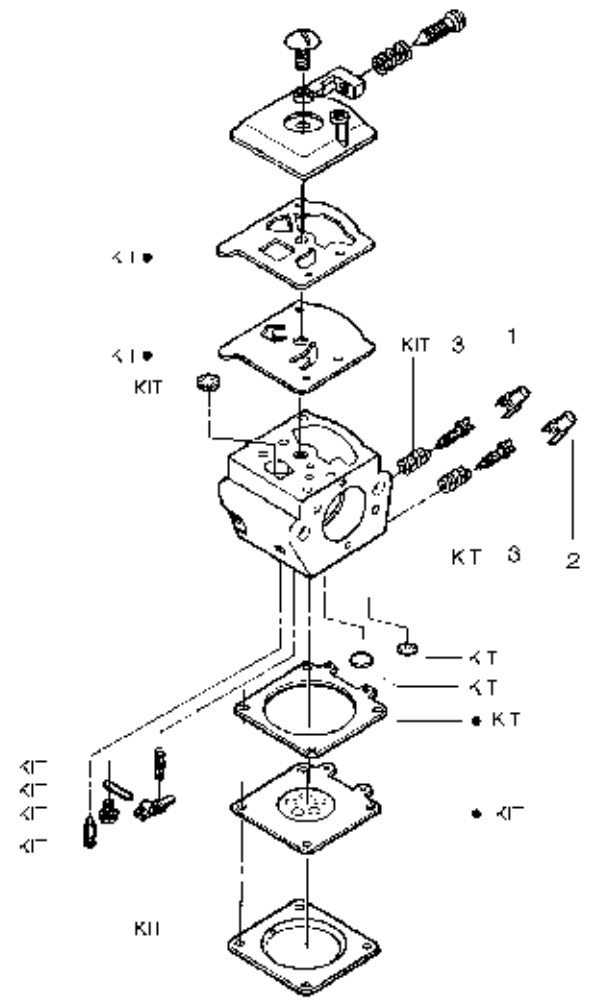

Carburetor Assembly – WT529 – #530071345

Carb. Repair Kit	Gasket/ Dia. Kit
4	5

Ref #	Part Number	Qty.	Description
1	530038479		Limiter-CapHigh
2	530038478		Limiter Cap-Low
3	530035523		Needle-High/low speed
4	530069825		Kit-Carburetor Repair
5	530069844		Kit-Gasket Diaphragm

Carburetor Assembly -- WT610 -- #530071492

Carb. Repair Kit	Gasket/ Dia. Kit
4	5

Ref #	Part Number	Qty.	Description
1	530038479		Limiter-CapHigh
2	530038478		Limiter Cap-Low
3	530035523		Needle-High/low speed
4	530069825		Kit-Carburetor Repair
5	530069844		Kit-Gasket Diaphragm