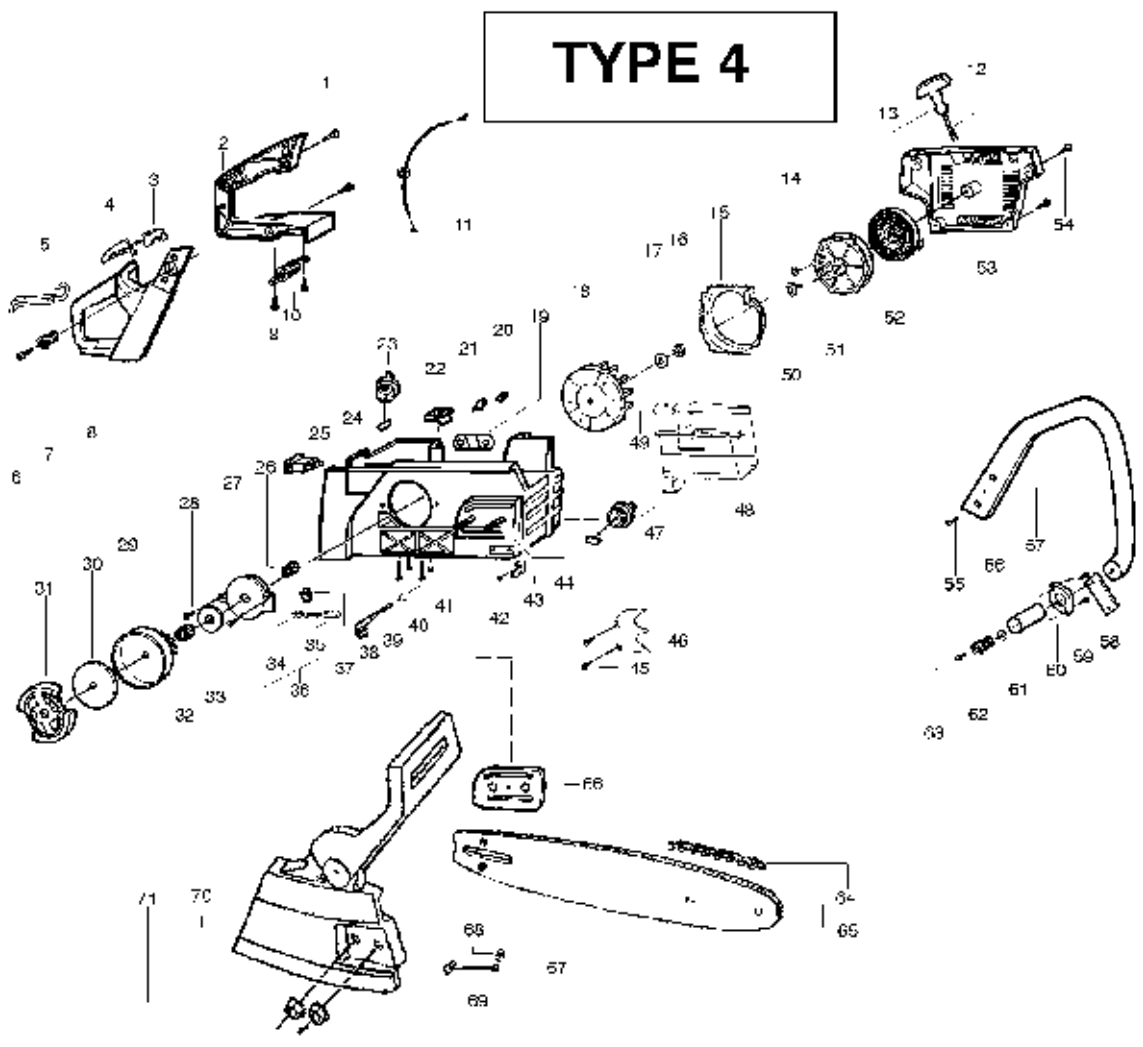

Carburetor Assembly -- WT610 -- #530071492

Carb. Repair Kit	Gasket/ Dia. Kit
4	5

Ref #	Part Number	Qty.	Description
1	530038479		Limiter-CapHigh
2	530038478		Limiter Cap-Low
3	530035523		Needle-High/low speed
4	530069825		Kit-Carburetor Repair
5	530069844		Kit-Gasket Diaphragm

TYPE 4

WARNING
 All repairs, adjustments and maintenance not described in the Operator's Manual must be performed by qualified service personnel.

Ref #	Part Number	Qty.	Description
1	530016154		Screw
2	530069700		Kit-Cylinder Shield
3	530035583		Grommet -Carb.
4	530015814		Screw
5	952030150		Spark Plug
6	530039143		Module-Ignition
7	530015895		Screw
8	530037467		Assy-Switch Wire
9	530037652		Insulator-Heat
10	530071495		Kit-Muffler
11	530071497		Kit-Spark Arrestor
12	530016359		Nut-Brass
13	530056061		Cover-Bolt
14	530016338		Bolt-Muffler
15	530016351		Screw-Spark Screen
16	530055128		Gasket-Muffler
17	530055765		Assy-Muffler Backplate
18	530055402		Backplate - Alum.
19	503414101		Bearing
20	530056363		Assy-Bearing & Seal
21	530049794		Cap-Crankcase
22	530015897		Screw
23	530029794		Assy-C'shaft & Rod
24	530015697		Retainer-Piston Pin
25	530037380		Ring-Piston
26	530071496		Kit-Piston
27	530071491		Assy-Cyl/Crankcase
28	530019251		Seal-Super Clean
29	530035581		Intake Boot
30	530071654		Adapter-Carb.
31	530037872		Intake Plate-Carb
32	530019172		Gasket-Carb.
33	530071693		Kit-Carburetor
34	530036792		Isolator
35	530037478		Filter-Air
36	530015970		Screw
37	545057701		Filter-Air
38	530015899		Screw
39	530069247		Kit-Fuel Line
40	530095646		Assy-Fuel Pick-up
	545186800		Operator Manual
	530031135		Scrench
	530055298		Decal-Warning/Start Inst.