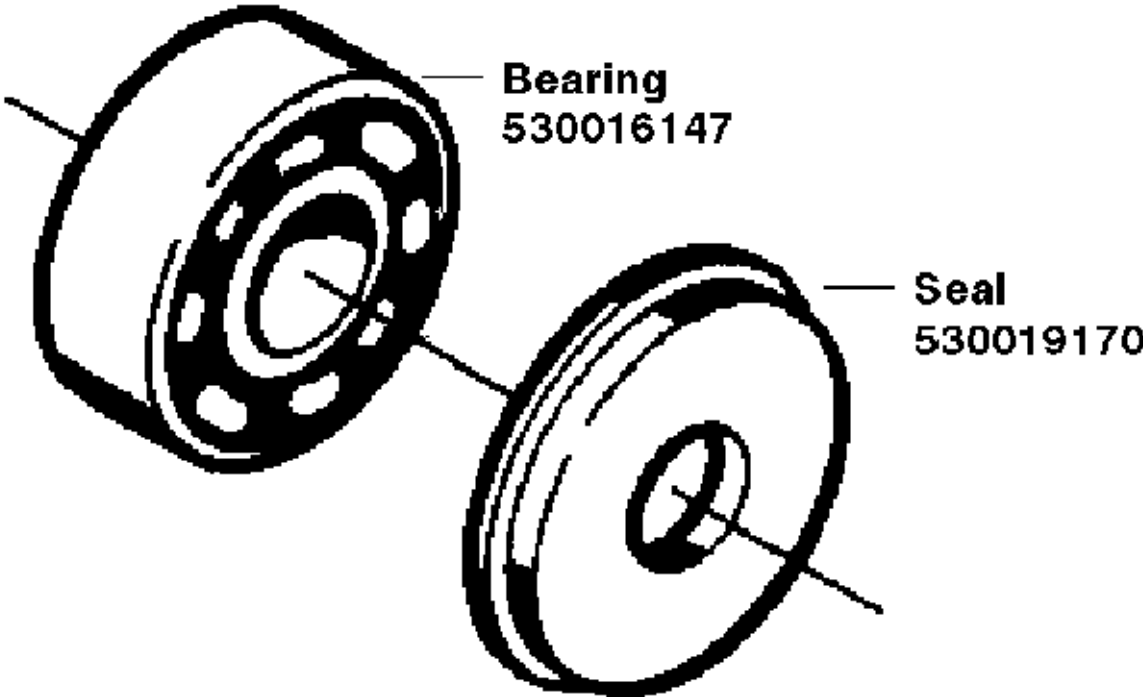

ONE PIECE STYLE

Assy-Bearing & Seal
530056363

Ref #	Part Number	Qty.	Description
530056...	530056363		Assy - Bearing & Seal

TWO PIECE STYLE

Ref #	Part Number	Qty.	Description
530016...	530016147		Bearing
530019...	530019170		Seal

Carburetor Assembly – WT529 – #530071345

Carb. Repair Kit	Gasket/ Dia. Kit
4	5

Ref #	Part Number	Qty.	Description
1	530038479		Limiter-CapHigh
2	530038478		Limiter Cap-Low
3	530035523		Needle-High/low speed
4	530069825		Kit-Carburetor Repair
5	530069844		Kit-Gasket Diaphragm

Carburetor Assembly -- WT610 -- #530071492

Carb. Repair Kit	Gasket/ Dia. Kit
4	5

Ref #	Part Number	Qty.	Description
1	530038479		Limiter-CapHigh
2	530038478		Limiter Cap-Low
3	530035523		Needle-High/low speed
4	530069825		Kit-Carburetor Repair
5	530069844		Kit-Gasket Diaphragm

Ref #	Part Number	Qty.	Description
60	530036101		Plate-Isolator
61	530036142		Spring Sleeve-AV
62	530038985		Spring-Isolator
63	530015984		Screw
64	952051310		Chain-20"
65	952044326		Bar-20"
66	530047855		Bar Plate
67	530069611		Kit-Bar Adj.
68	530038593		Retainer-Bar Adjust
69	530015826		Pin-Bar Adjust
70	530054803		Assy-ChainBrake
71	530015917		Nut-Bar Mounting