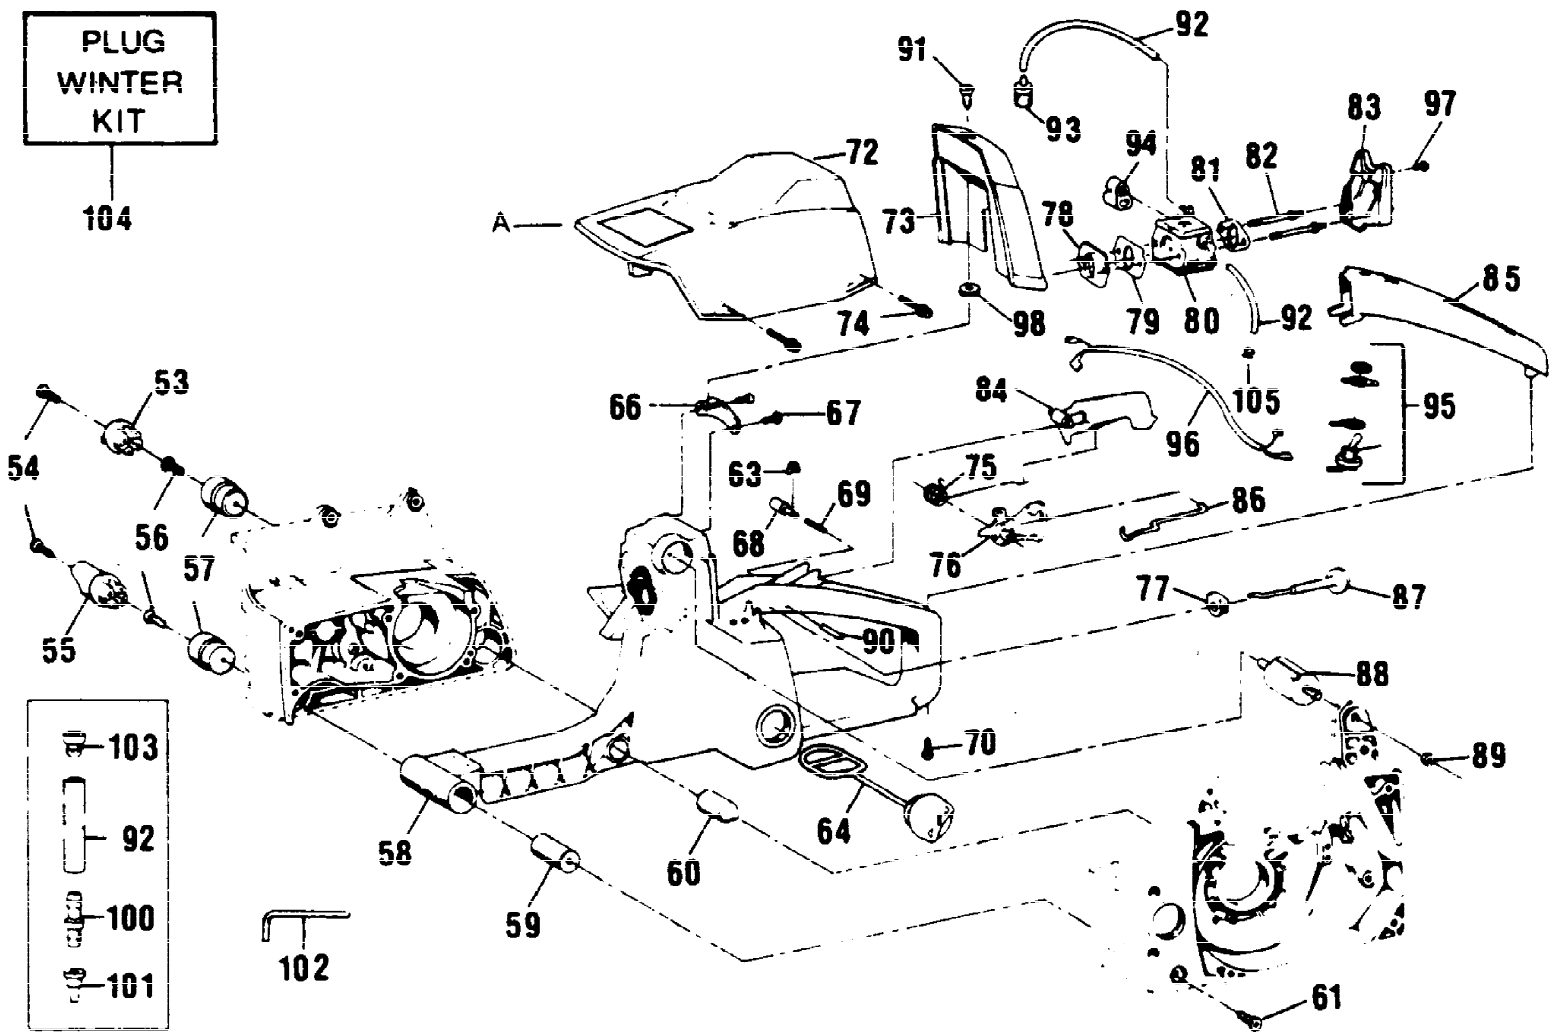

PLUG
WINTER
KIT

104

Ref #	Part Number	Qty	S/P/F	Description
53	530027250	1	S	Retainer Mount
54	530015714	2	S	Screw
55	530027183	1	S	Chain Catcher Retainer
56	530015598	2	/P	Screw
57	530027236	2	S	Lower Isolator
58	530010912	1	S	Rear Handle & Fuel Tank
59	530027237	1	S	Cylindrical Mount
60	530027187	1		Isolator Limiter
61	530015715	1	/P	Screw
63	530015702	1		"C" Clip
64	530010845	1	/P	Fuel Cap Ass'y. (Inc. "O" Ring)
66	530027191	1		Bracket
67	530015714	2	S	Screw
68	530027139	1		Throttle Lock
69	530024772	1	/P	Throttle Lock Spring
70	530015716	1		Screw
72	530069226	1	S	Cylinder Shield
73	530027178	1	S	Carb. Cover
74	530015239	4	/P	Screw
75	530027134	1		Trigger Latch Spring
76	530027133	1		Throttle Trigger
77	530027271	1		Grommet
78	530027121	1		Bracket
79	530069217	1	S	Gasket Set
80	530035201	1		CARBURETOR (WALBRO HDA-49
	535035201	1		COVER
81	530023664	1		Air Filter Plate
82	530015735	2	/P	Carb. Mounting Stud
83	530010855	1	S	Air Filter Ass'y. (Inc. #97)
84	530027135	1		Throttle Lockout
85	506027207	1	S/P	rep by 503901201
	530027207	1		COVER-REAR HANDLE
86	530027073	1		Throttle Wire
87	530027075	1		Choke Knob
88	530027238	1	S	Left Isolator Mount
89	530001543	1	S	Nut
90	530015701	1		Dowel Pin
91	530015724	1		Screw
92	530069216	1	/P	Line Kit
93	530091878	1	/P	Fuel Filter Ass'y
94	530039129	1		Grommet
95	530069225	1		Switch Kit
96	530027138	1		Lead Wire Ass'y
97	530015717	1		Screw
98	506027202	1	S	Rep By 506027207
	507027202	1		IGNITION MODULE
	530027202	1		RETAINER-SCREW
100	530024475	1		Vent Fitting
101	530026119	1	/P	Check Valve
102	530031111	1	S	Hex Key
103	530027339	1		Vent Plug
104	530025922	1		Plug Winter Kit
105	530027341	1		Clamp