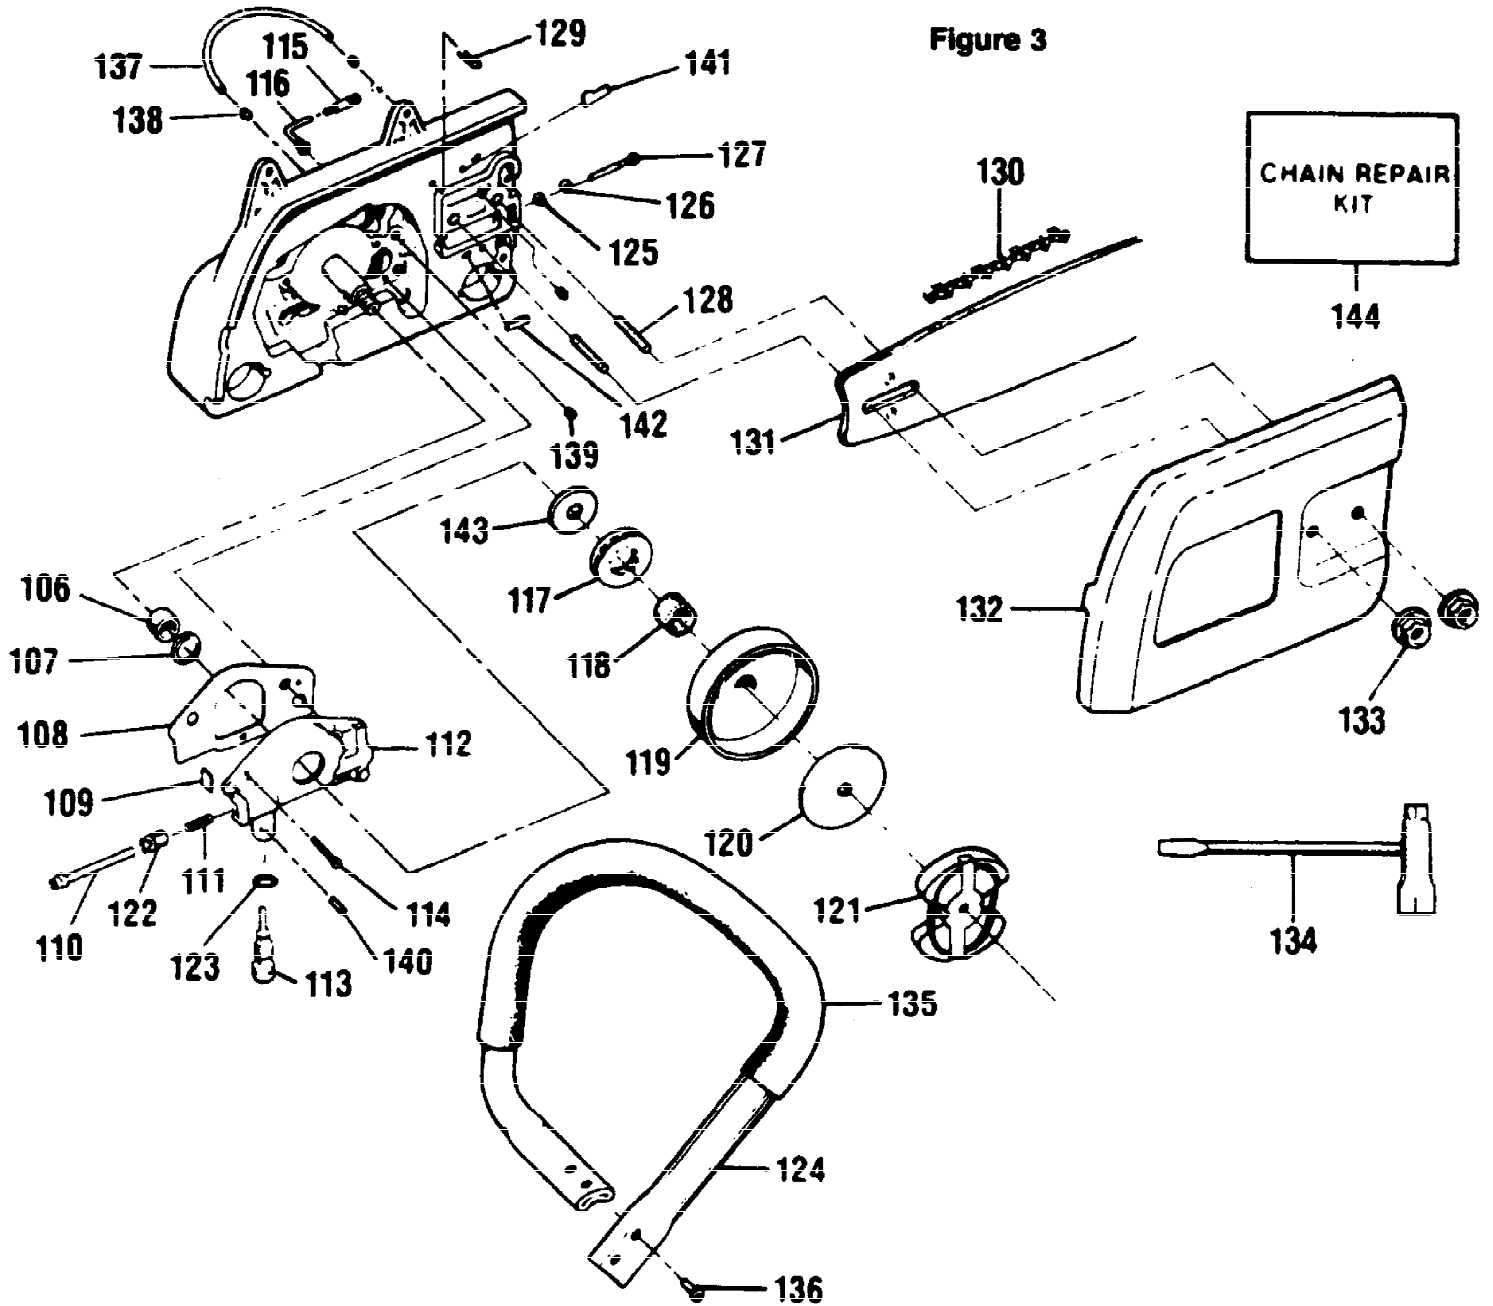

Ref #	Part Number	Qty	S/P/F	Description
106	530027140	1		Worm Gear
107	530019147	1		Seal
108	530069217	1	S	Gasket Set
109	530027128	1		Dust Plug
110	530027124	1	S	Plunger
111	530027126	1		Spring
112	530069218	1		Oil Pump Kit (Inc. 106,107,109,110,111,113,122,123,140)
113	530015699	1	S	Screw Oiler Adjustment
114	530015744	3		Screw
115	530027272	1		Oil Pickup & Filter
116	530027192	1		Oiler Intake Line
117	530028650	1	/P	Rim Sprocket (3000 CB only)
118	530032049	1	/P	Clutch Bearing
119	530048083	1		Drum Sprocket Model 3000 CB
120	530027161	1		Clutch Plate
121	530010871	1	S	Clutch Ass'y
122	530027129	1		Oiler Gear Spur
123	530019079	1		"O" Ring
124	530022297	1	S	Handlebar Ass'y. Model 3000 CB
125	530025044	1		Bar Adjusting Pin
126	530024419	1		"E" Ring
127	530015730	1	S	Screw
128	530015719	2	/P	Bar Stud
129	530015108	1	/P	Vent Pin
130	952051244	1		Chain 16" (34 LG-64)
131	530044214	1		Bar 16" Model 3000 CB
132	530010870	1		Bar Clamp Ass'y. (Inc. #142)
133	530015445	2	S/P	Nut
134	530031107	1	S	Scrench
135	530027155	1		Handlebar Grip
136	530015711	4	S	Screw
137	530021061	1		Oiler Discharge Line
138	530002464	2		Oiler Discharge Sleeve
139	530015422	2		Tubing Nut
140	530015752	1		Oiler Adjustment Pin
141	530027222	1		Chain Pad - Top
142	530027223	3		Chain Pad
143	530015733	1		Thrust Washer
144	530052085	1		Chain Repair Kit