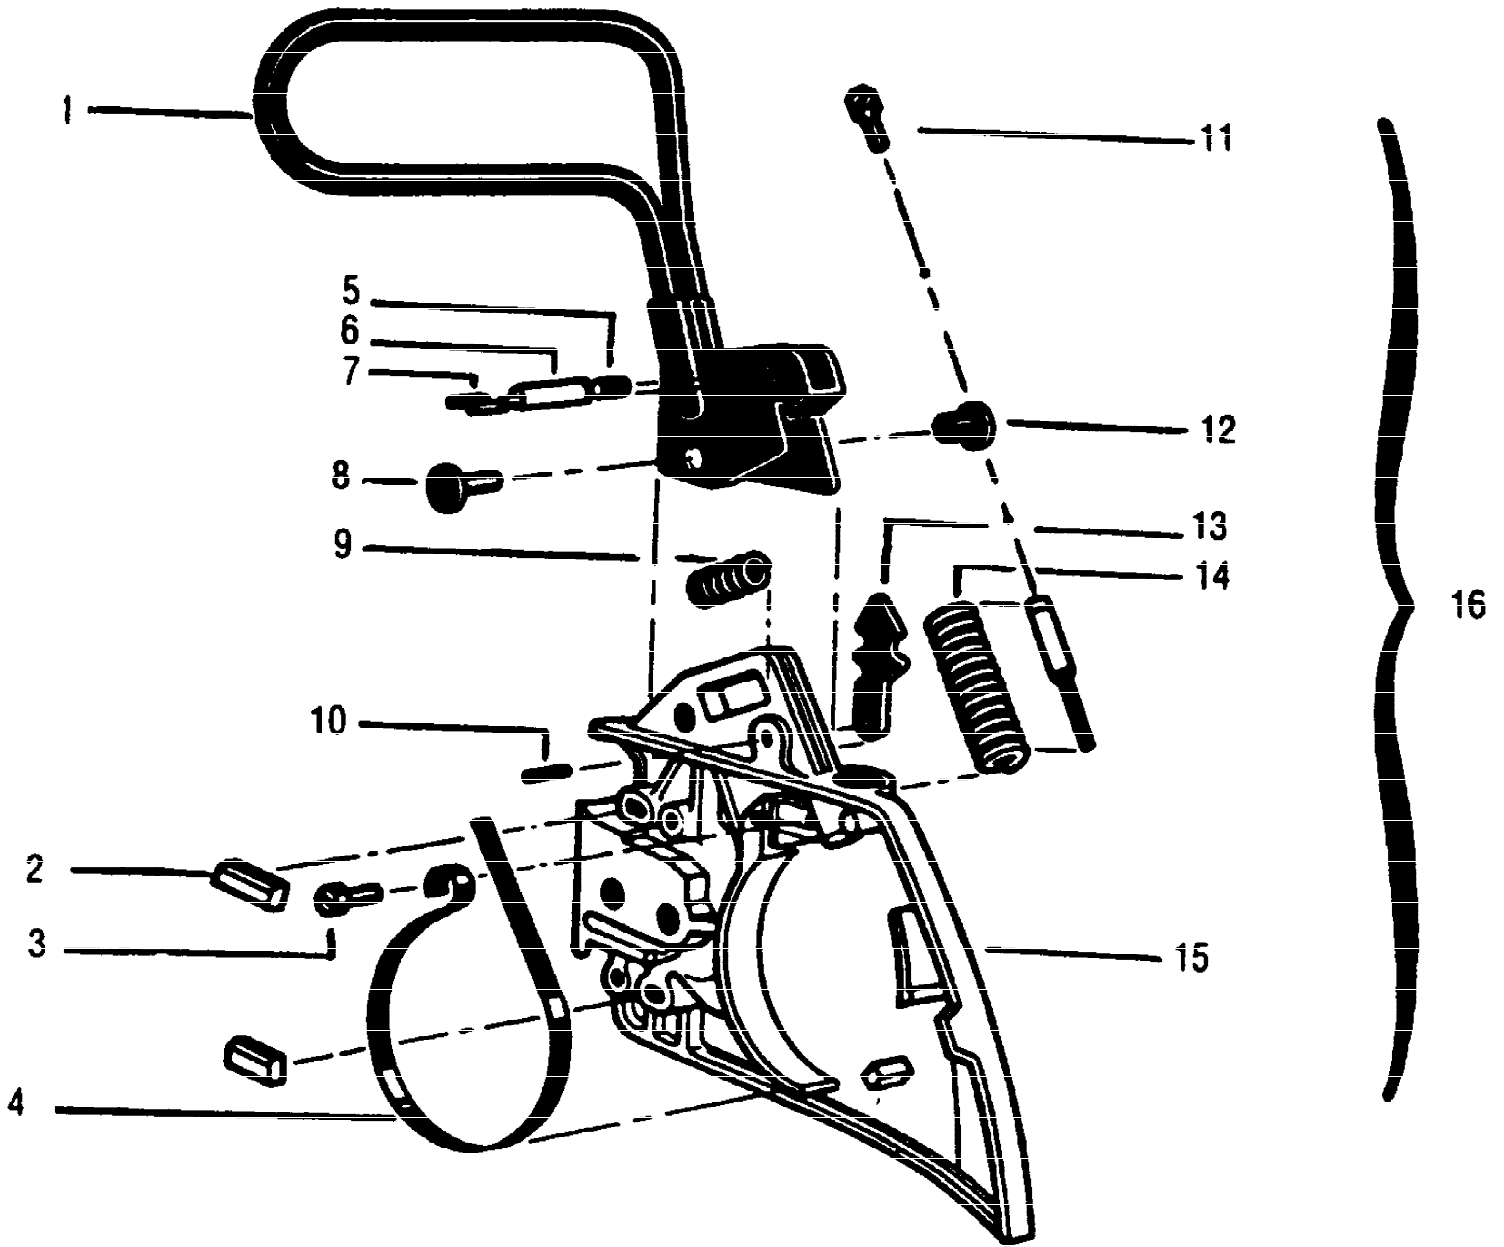

Ref #	Part Number	Qty	S/P/F	Description
147	530035237	1		Screw
148	530035227	1		Fuel Pump Gasket
149	530035229	1	/P	Fuel Pump Diaphragm
150	530035249	1	/P	Inlet Screen Included in Carburetor Kwik Repair Kit.
151	530035244	1		Throttle Spring
152	530035216	1		Choke Shaft & Lever Ass'y.
153	530035223	1	S	Inlet Needle Valve Included in Carburetor Kwik Repair Kit.
154	530035236	1		Screw Included in Carburetor Kwik Repair Kit.
155	530035250	1	S	Pin Included in Carburetor Kwik Repair Kit.
156	530035252	1	/P	Metering Lever Included in Carburetor Kwik Repair Kit.
157	530035241	1		Spring Included in Carburetor Kwik Repair Kit.
158	530035239	4	S	Screw
159	530035230	1	/P	Metering Diaphragm
160	530035228	1	/P	Metering Diaphragm Gasket
161	530035204	1		Retaining Ring Included in Carburetor Kwik Repair Kit.
162	530035248	1	S	Check Valve Screen Included in Carburetor Kwik Repair Kit.
163	530035226	1		Ball
164	530035240	1	/P	Spring
165	530035243	2		Needle Adjusting Spring
166	530035245	1		High Speed Needle
167	530035246	1		Idle Needle
168	530035238	1	/P	Idle Adjust Screw
169	530035242	1		Idle Adjust Spring
170	530035209	1	S	Kwik Repair Kit
171	530035213	1	S	Carb. Gasket Kit
	530035224	1		Welch Plug
	530035225	1	/P	Plug Cup

Ref #	Part Number	Qty	S/P/F	Description
1	530027353	1	/P	Assy-Handguard
2	530027223	2		Pad-Chain
3	530015746	1		Screw Sems #10-24
4	530027362	1		Assy-Brake Band
5	530027360	1		Roller Latch
6	530027361	1		Sleeve-Roller Latch
7	530015747	2		Spiral Pin (1/8")
8	530015758	1		Screw Hex Socket
9	530027363	1		Spring-Pawl Compression
10	530015755	1		Spiral Pin (3/16")
11	530015748	1		Screw Adjustment
12	530015749	1		Pivot Nut
13	530027365	1		Pawl
14	530027364	1		Spring-Band Compression
15	012180	1		Bar Clamp
16	530010906	1	S	Complete Chain Brake
17	530027316	1		Decal Chain Brake 3000 CB