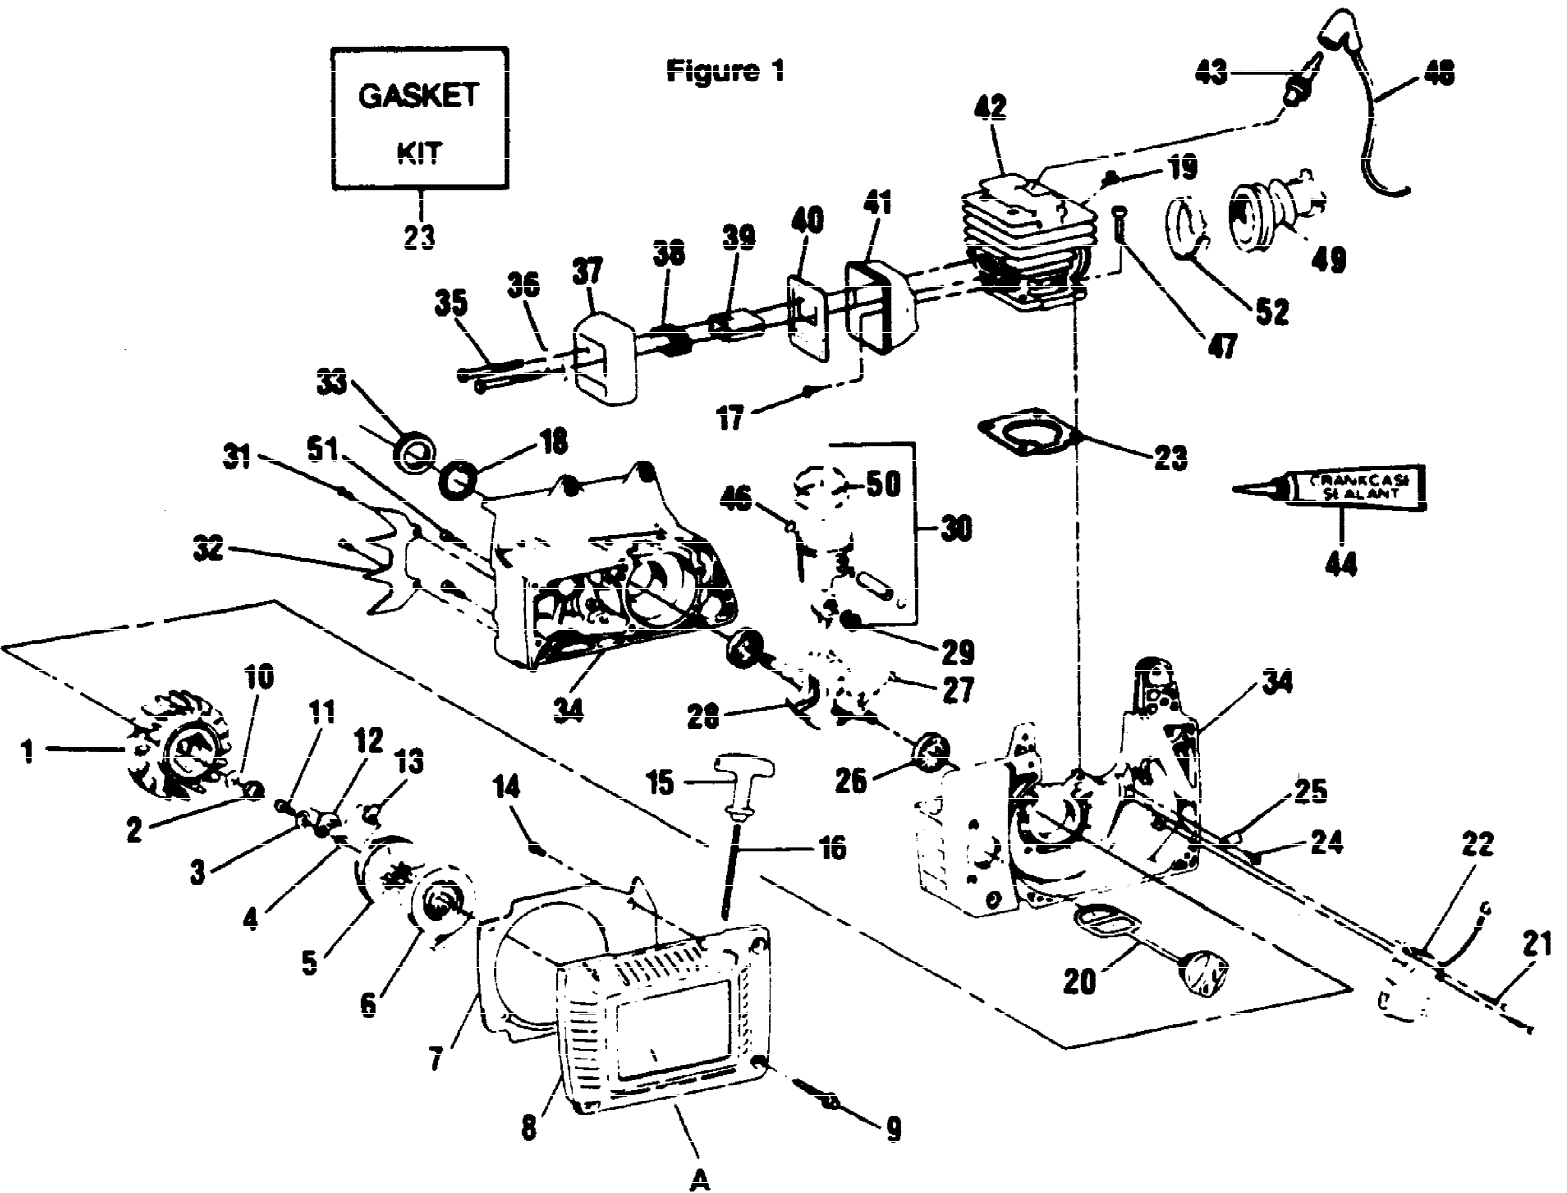

Figure 1

Ref #	Part Number	Qty	S/P/F	Description
1	530039127	1	S	Flywheel
2	530001733	1	/P	Nut
3	530015254	1		Wave Washer
4	530027163	1		Retainer
5	530027170	1	/P	Starter Pulley
6	530042067	1	S/P	Starter Spring
7	530027096	1	S	Baffle Plate
8	530010861	1	/P	Fan Housing
9	530015709	4		Screw
10	530015441	1		Washer
11	530015713	1	/P	Screw
12	530027164	1	S	Starter Cam
13	530027162	1		Starter Dog
14	530015241	4		Screw
15	530026735	1	S	Starter Handle
16	530069233	1	S/P	Rope Kit
17	530015720	1		Screw
18	530001516	2		Snap Ring
19	530015696	1		Clip
20	530010846	1	S	Oil Cap Ass'y. (Inc. "O" Ring)
21	530015708	2		Screw
22	530039128	1	/P	Ignition Module (Inc. # 48)
23	530069217	1	S	Gasket Set (Inc. 79 & 108)
24	530015306	1	/P	Screw
25	530027264	1		Clamp
26	530032093	2	/P	Crankshaft Bearing
27	530002595	1		Flywheel Key
28	530027143	1		Crankshaft/Rod Ass'y.
29	530032100	1	S	Piston Pin Bearing
30	530010862	1		Piston Kit (Includes: 29, 46, 50 & Piston Pin) Model 3000 CB
31	530015710	2	S	Screw
32	530027184	1	S	Spur
33	530019146	2	/P	Crankshaft Seal
34	530010865	1	S	Crankcase Ass'y. (Inc. 18,26,33,125-127,129 137 & 138,141, & 142)
35	530015718	2	/P	Screw
36	530015722	2		Washer
37	530028645	1		Muffler Cover
38	530027095	1		Spark Arrestor Screen
39	530028647	1		Muffler Diffuser
40	530028646	1		Muffler Baffle Plate
41	530028644	1		Muffler Body
42	530012153	1	S	Cylinder Model 3000 CB
43	530030123	1	/P	Spark Plug (RCJ-4)
44	530030054	1	/P	Sealant
46	530015697	2		Retainer
47	530015721	4	S	Screw
48	530039130	1	S	High Tension Lead Ass'y.
49	530027218	1		Carb. Adaptor
50	530027092	2		Piston Ring Model 3000 CB
51	530015707	6	/P	Screw