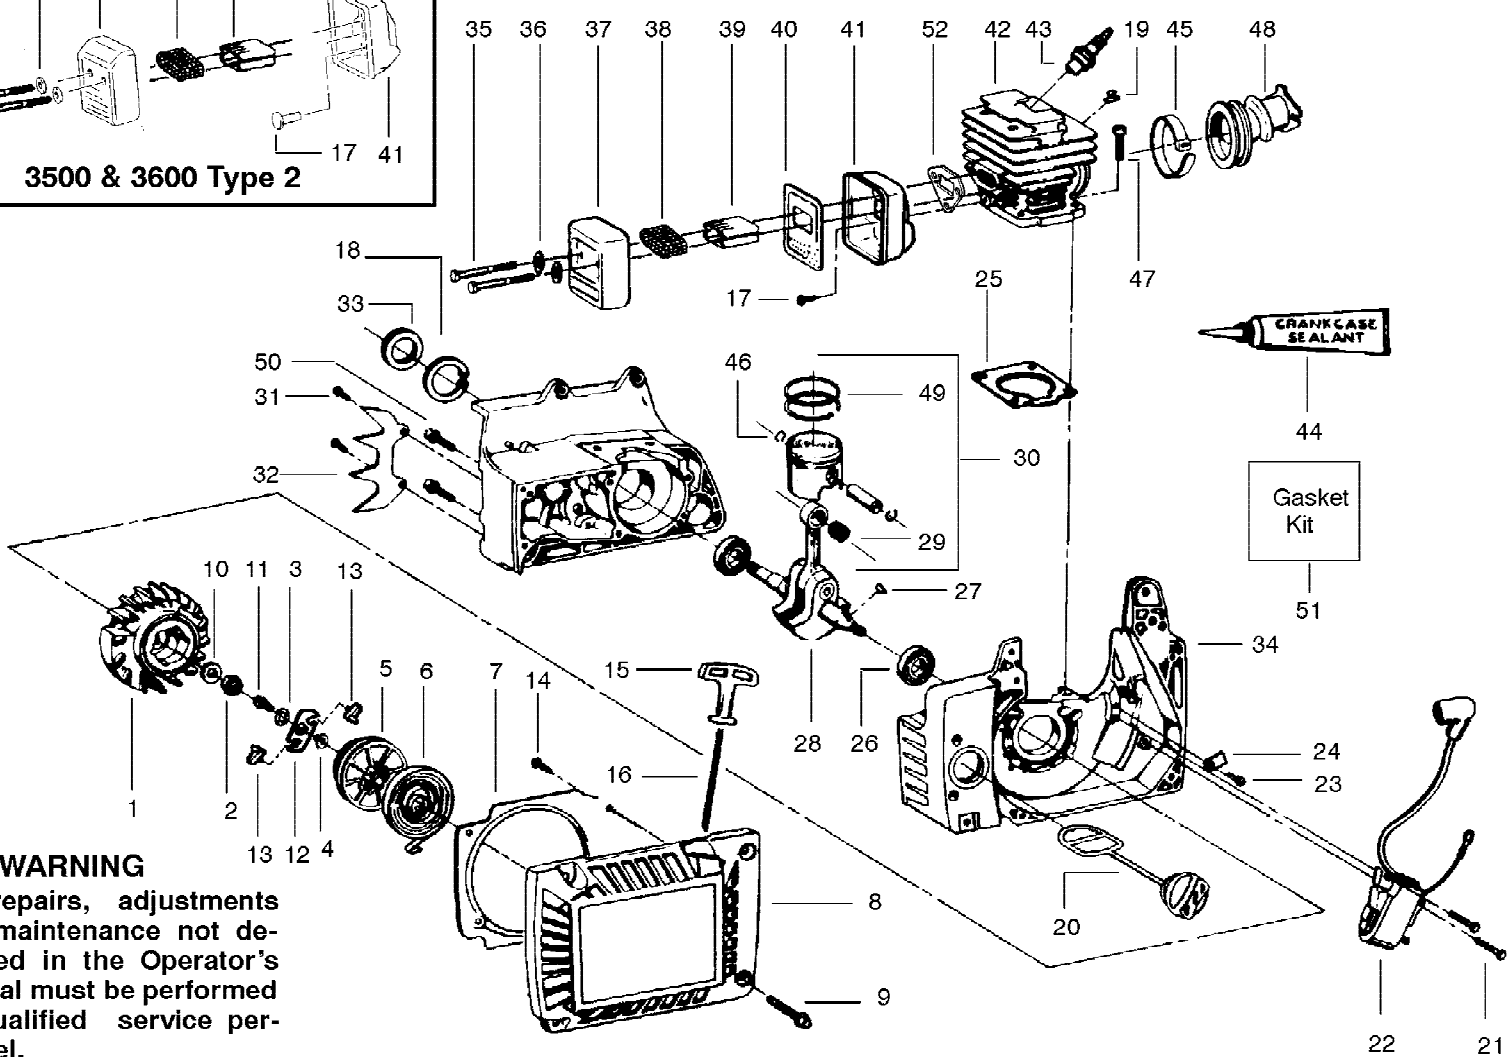

Carb.
Repair
Kit

20

Gasket/
Diaphragm
Kit

21

Ref #	Part Number	Qty	Description
1	530035237		Screw
2	530035242		Idle Adjust Spring
3	530035229		Pump Diaphragm
4	530035249		Inlet Screen
5	530035244		Throttle Spring
6	530035238		Idle Adjust Screw
7	530035106		Inlet Needle Valve
8	530035236		Screw
9	530035246		Idle Needle
10	530035252		Metering Lever
11	530035241		Spring
12	530035021		Screw
13	530035230		Metering Diaphragm Assy
14	530035228		Metering Diaphragm Gasket
15	530035245		High Speed Needle
16	530035124		Check Valve Screen
17	530035226		Ball
18	530035240		Spring-Choke
19	530035243		Needle Adjusting Spring
20	530069849		Carb Repair Kit
21	530069844		Gasket/Diaphragm Kit

Ref #	Part Number	Qty	Description
1	530027140		Wire Worm Gear
2	530019147		Seal-Oil Pump
3	530069487		Engine Gasket Set
4	530027128		Dust Plug
5	530014204		Shaft Assy
6	530027126		Spring-Plunger
7	530069218		Oil Pump Kit (Incl. 1., 2., 4.-6., 8., 17., 18., 35.)
8	530015873		Screw-Oiler Adjust
9	530015871		Screw
10	530027272		Oil Pickup & Filter
11	530027192		Oiler Intake Line
12	530048098		Rim-Floating (3/8 Pitch)
13	530032049		Bearing
14	530048083		Drum & Adaptor Assy
15	530027161		Clutch Plate
16	530014161		Clutch Ass'y.
17	530027129		Gear Spur
18	530019079		"O" Ring
19	530047163		Handlebar Assy
20	530023064		Guide Bar Pin
21	530038593		Retainer-Bar Adjust
22	530016110		Screw
23	530016238		Stud-Guide Bar
24	530015108		Cotter Pin
25	952051397		Chain-20"
26	952044544		Bar-20"
27	530010869		Bar Clamp Assy
28	530015251		Nut-Bar Mounting
29			Scrench
	530031135		Silver Finish (1/2")
	530031146		Gold Finish (9/16")
30	530027776		Handlebar Grip
31	530016058		Screw
32	530021061		Oiler Discharge Line
33	530002464		Oiler Discharge Sleeve
34	530015422		Tubing Nut
35	530015752		Pin-Adjustment Screw
36	530027222		Chain Pad-Top
37	530027223		Chain Pad
38	530015733		Washer-Thrust
39	530029236		Crankcase Plug
40	530037091		Replaceable Sprocket Nose
41	952069321		Chain Brake Kit