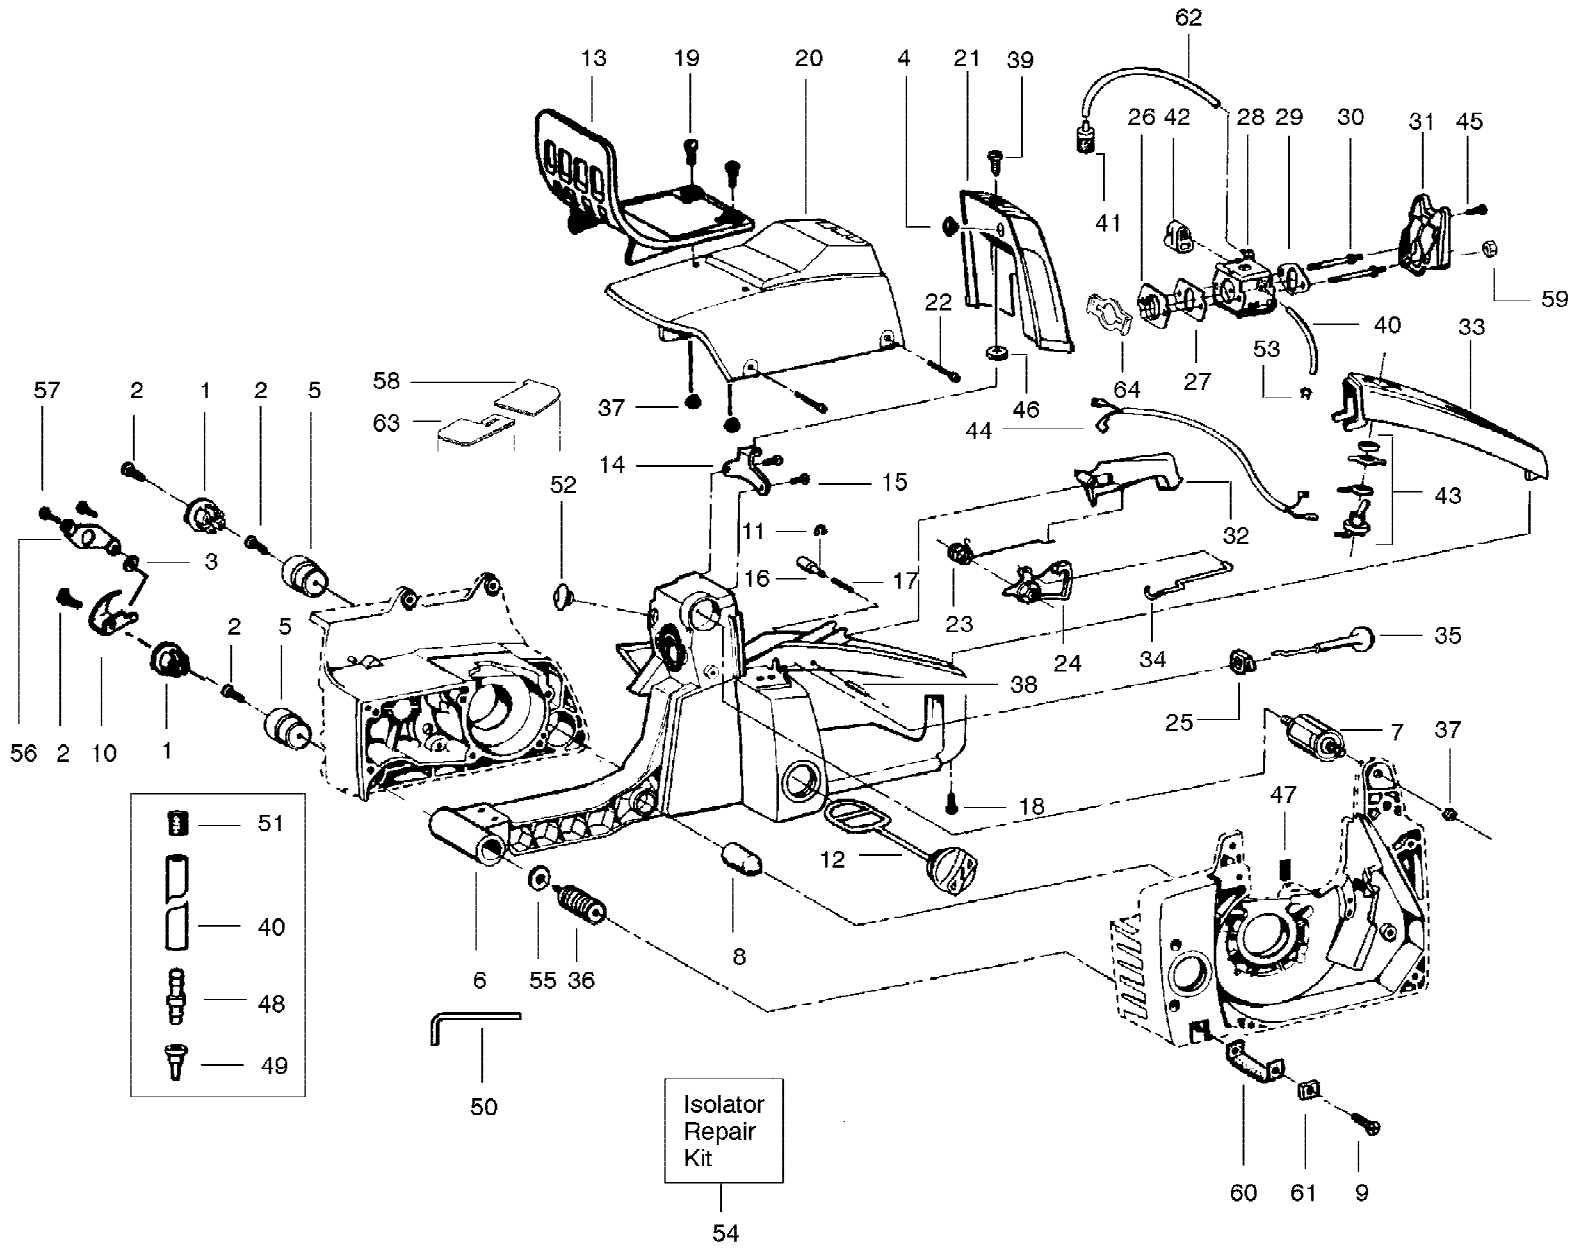

Carb.
Repair
Kit

20

Gasket/
Diaphragm
Kit

21

Ref #	Part Number	Qty	Description
1	530035237		Screw
2	530035242		Idle Adjust Spring
3	530035229		Pump Diaphragm
4	530035249		Inlet Screen
5	530035244		Throttle Spring
6	530035238		Idle Adjust Screw
7	530035106		Inlet Needle Valve
8	530035236		Screw
9	530035246		Idle Needle
10	530035252		Metering Lever
11	530035241		Spring
12	530035021		Screw
13	530035230		Metering Diaphragm Assy
14	530035228		Metering Diaphragm Gasket
15	530035245		High Speed Needle
16	530035124		Check Valve Screen
17	530035226		Ball
18	530035240		Spring-Choke
19	530035243		Needle Adjusting Spring
20	530069849		Carb Repair Kit
21	530069844		Gasket/Diaphragm Kit

Ref #	Part Number	Qty	Description
1	530027140		Wire Worm Gear
2	530019147		Seal-Oil Pump
3	530069487		Engine Gasket Set
4	530027128		Dust Plug
5	530014204		Shaft Assy
6	530027126		Spring-Plunger
7	530069218		Oil Pump Kit (Incl. 1., 2., 4.-6., 8., 17., 18., 35.)
8	530015873		Screw-Oiler Adjust
9	530015871		Screw
10	530027272		Oil Pickup & Filter
11	530027192		Oiler Intake Line
12	530048098		Rim-Floating (3/8 Pitch)
13	530032049		Bearing
14	530048083		Drum & Adaptor Assy
15	530027161		Clutch Plate
16	530014161		Clutch Ass'y.
17	530027129		Gear Spur
18	530019079		"O" Ring
19	530047163		Handlebar Assy
20	530023064		Guide Bar Pin
21	530038593		Retainer-Bar Adjust
22	530016110		Screw
23	530016238		Stud-Guide Bar
24	530015108		Cotter Pin
25	952051397		Chain-20"
26	952044544		Bar-20"
27	530010869		Bar Clamp Assy
28	530015251		Nut-Bar Mounting
29			Scrench
	530031135		Silver Finish (1/2")
	530031146		Gold Finish (9/16")
30	530027776		Handlebar Grip
31	530016058		Screw
32	530021061		Oiler Discharge Line
33	530002464		Oiler Discharge Sleeve
34	530015422		Tubing Nut
35	530015752		Pin-Adjustment Screw
36	530027222		Chain Pad-Top
37	530027223		Chain Pad
38	530015733		Washer-Thrust
39	530029236		Crankcase Plug
40	530037091		Replaceable Sprocket Nose
41	952069321		Chain Brake Kit