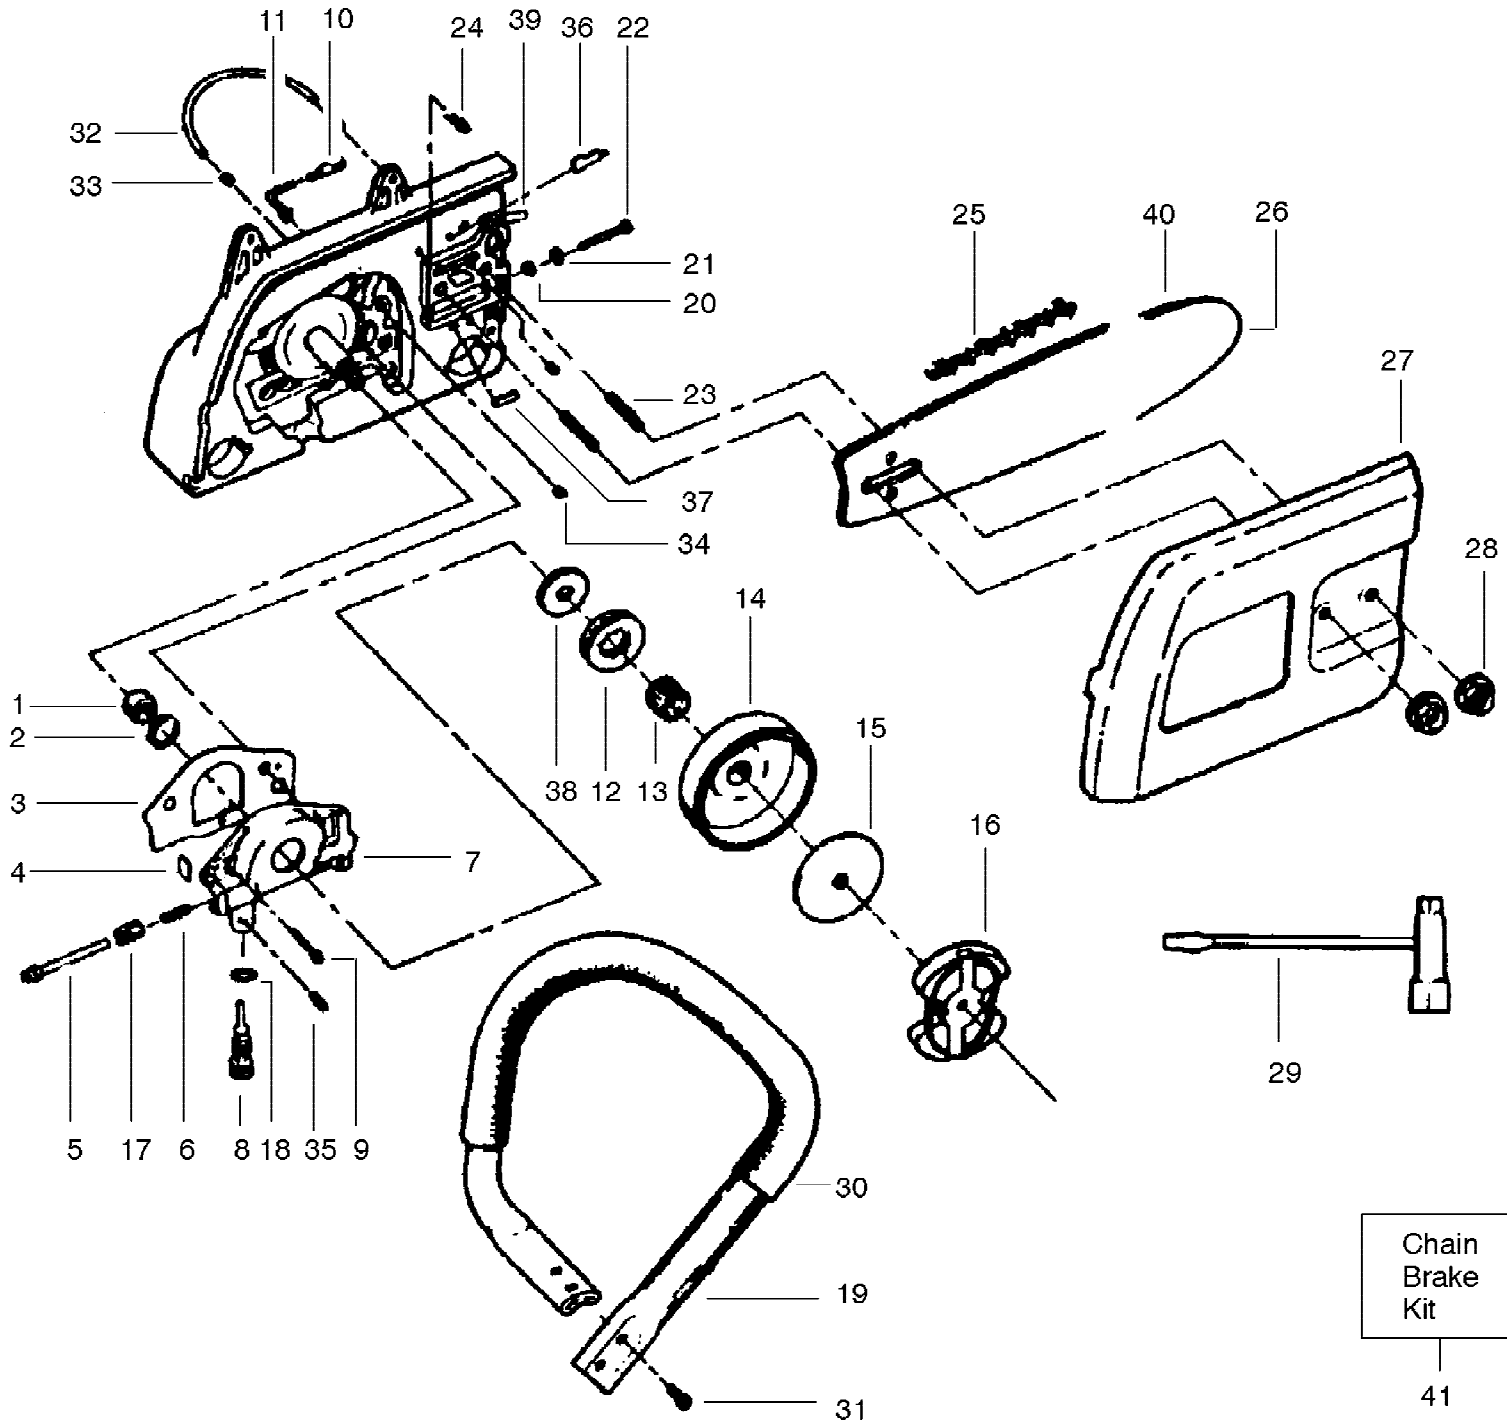

Carb.
Repair
Kit

20

Gasket/
Diaphragm
Kit

21

Ref #	Part Number	Qty	Description
1	530035237		Screw
2	530035242		Idle Adjust Spring
3	530035229		Pump Diaphragm
4	530035249		Inlet Screen
5	530035244		Throttle Spring
6	530035238		Idle Adjust Screw
7	530035106		Inlet Needle Valve
8	530035236		Screw
9	530035246		Idle Needle
10	530035252		Metering Lever
11	530035241		Spring
12	530035021		Screw
13	530035230		Metering Diaphragm Assy
14	530035228		Metering Diaphragm Gasket
15	530035245		High Speed Needle
16	530035124		Check Valve Screen
17	530035226		Ball
18	530035240		Spring-Choke
19	530035243		Needle Adjusting Spring
20	530069849		Carb Repair Kit
21	530069844		Gasket/Diaphragm Kit

Ref #	Part Number	Qty	Description
1	530027140		Wire Worm Gear
2	530019147		Seal-Oil Pump
3	530069487		Engine Gasket Set
4	530027128		Dust Plug
5	530014204		Shaft Assy
6	530027126		Spring-Plunger
7	530069218		Oil Pump Kit (Incl. 1., 2., 4.-6., 8., 17., 18., 35.)
8	530015873		Screw-Oiler Adjust
9	530015871		Screw
10	530027272		Oil Pickup & Filter
11	530027192		Oiler Intake Line
12	530048098		Rim-Floating (3/8 Pitch)
13	530032049		Bearing
14	530048083		Drum & Adaptor Assy
15	530027161		Clutch Plate
16	530014161		Clutch Ass'y.
17	530027129		Gear Spur
18	530019079		"O" Ring
19	530047163		Handlebar Assy
20	530023064		Guide Bar Pin
21	530038593		Retainer-Bar Adjust
22	530016110		Screw
23	530016238		Stud-Guide Bar
24	530015108		Cotter Pin
25	952051397		Chain-20"
26	952044544		Bar-20"
27	530010869		Bar Clamp Assy
28	530015251		Nut-Bar Mounting
29			Scrench
	530031135		Silver Finish (1/2")
	530031146		Gold Finish (9/16")
30	530027776		Handlebar Grip
31	530016058		Screw
32	530021061		Oiler Discharge Line
33	530002464		Oiler Discharge Sleeve
34	530015422		Tubing Nut
35	530015752		Pin-Adjustment Screw
36	530027222		Chain Pad-Top
37	530027223		Chain Pad
38	530015733		Washer-Thrust
39	530029236		Crankcase Plug
40	530037091		Replaceable Sprocket Nose
41	952069321		Chain Brake Kit