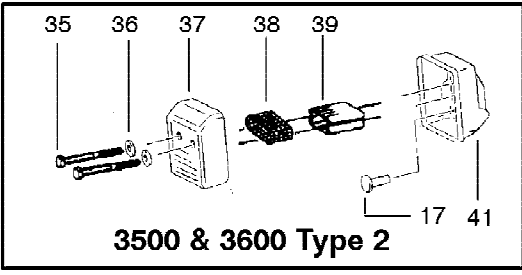

Carb.
Repair
Kit

20

Gasket/
Diaphragm
Kit

21

Ref #	Part Number	Qty	Description
1	530035237		Screw
2	530035242		Idle Adjust Spring
3	530035229		Pump Diaphragm
4	530035249		Inlet Screen
5	530035244		Throttle Spring
6	530035238		Idle Adjust Screw
7	530035106		Inlet Needle Valve
8	530035236		Screw
9	530035246		Idle Needle
10	530035252		Metering Lever
11	530035241		Spring
12	530035021		Screw
13	530035230		Metering Diaphragm Assy
14	530035228		Metering Diaphragm Gasket
15	530035245		High Speed Needle
16	530035124		Check Valve Screen
17	530035226		Ball
18	530035240		Spring-Choke
19	530035243		Needle Adjusting Spring
20	530069849		Carb Repair Kit
21	530069844		Gasket/Diaphragm Kit

Ref #	Part Number	Qty	Description
1	530027140		Wire Worm Gear
2	530019147		Seal-Oil Pump
3	530069487		Engine Gasket Set
4	530027128		Dust Plug
5	530014204		Shaft Assy
6	530027126		Spring-Plunger
7	530069218		Oil Pump Kit (Incl. 1., 2., 4.-6., 8., 17., 18., 35.)
8	530015873		Screw-Oiler Adjust
9	530015871		Screw
10	530027272		Oil Pickup & Filter
11	530027192		Oiler Intake Line
12	530048098		Rim-Floating (3/8 Pitch)
13	530032049		Bearing
14	530048083		Drum & Adaptor Assy
15	530027161		Clutch Plate
16	530014161		Clutch Ass'y.
17	530027129		Gear Spur
18	530019079		"O" Ring
19	530047163		Handlebar Assy
20	530023064		Guide Bar Pin
21	530038593		Retainer-Bar Adjust
22	530016110		Screw
23	530016238		Stud-Guide Bar
24	530015108		Cotter Pin
25	952051397		Chain-20"
26	952044544		Bar-20"
27	530010869		Bar Clamp Assy
28	530015251		Nut-Bar Mounting
29			Scrench
	530031135		Silver Finish (1/2")
	530031146		Gold Finish (9/16")
30	530027776		Handlebar Grip
31	530016058		Screw
32	530021061		Oiler Discharge Line
33	530002464		Oiler Discharge Sleeve
34	530015422		Tubing Nut
35	530015752		Pin-Adjustment Screw
36	530027222		Chain Pad-Top
37	530027223		Chain Pad
38	530015733		Washer-Thrust
39	530029236		Crankcase Plug
40	530037091		Replaceable Sprocket Nose
41	952069321		Chain Brake Kit