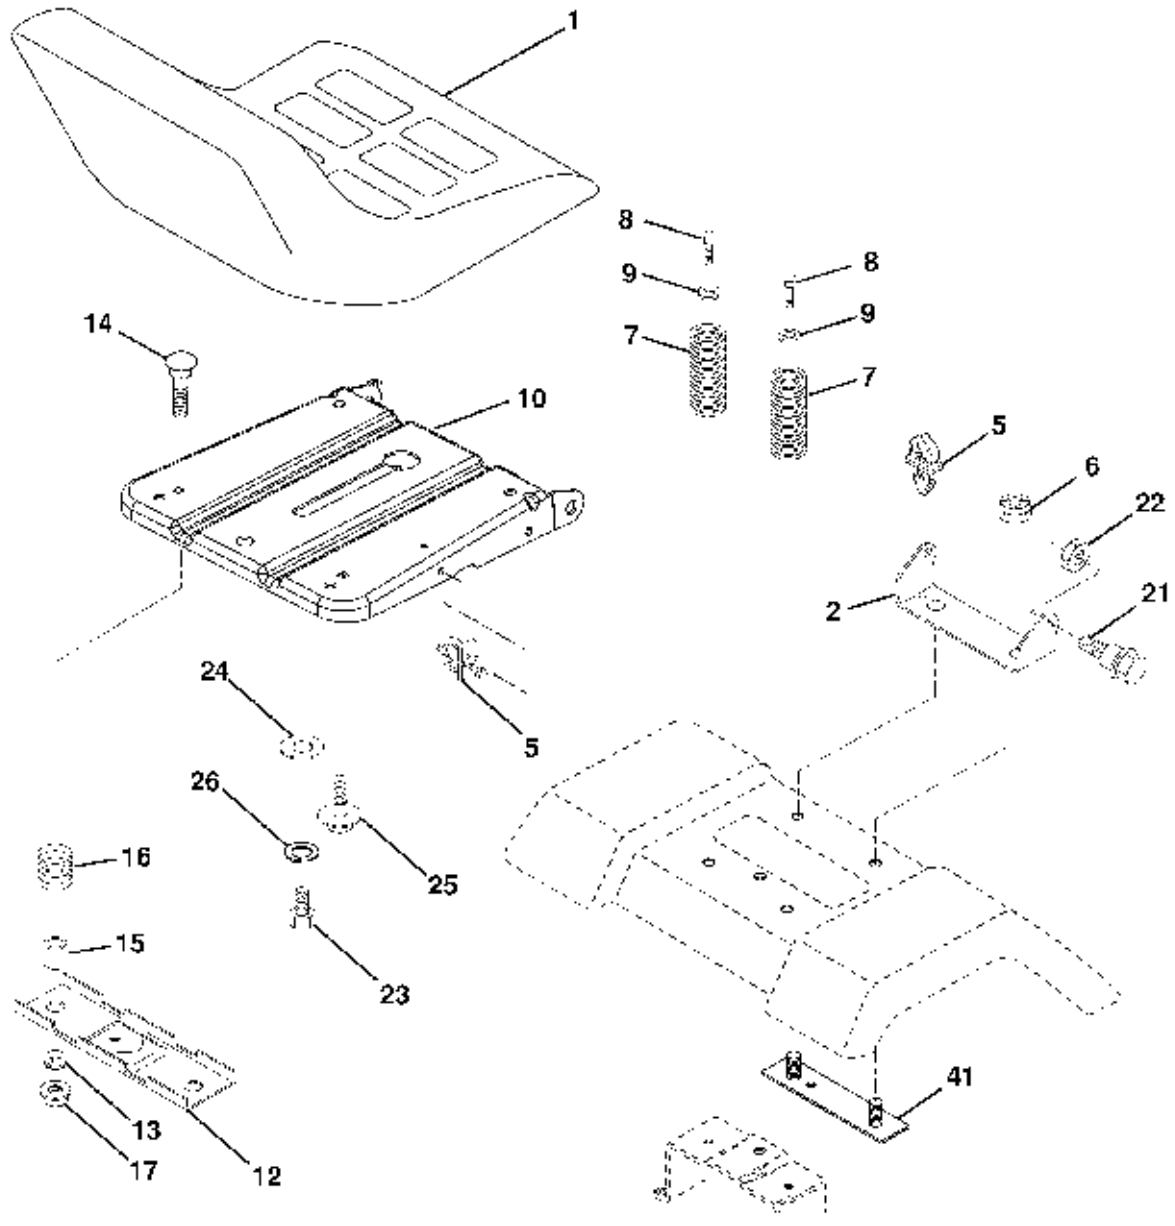

Ref #	Part Number	Qty.	Description
195	19133210		Washer 13/32 x 2 x 10 Ga.
196	193782		Bolt/Washer Asm. 5/16-18
	192870		Mandrel Assembly
	192558		Brake Assembly
	193646		Replacement Mower, Complete

Ref #	Part Number	Qty.	Description
1	159460		Wire Asm Inner/Sprg w/plunger
2	159471		Shaft Asm Lift RH
3	105767X		Pin Groove 1 500 Zinc
4	12000002		E Ring #5133-62
5	19211621		Washer 21/32 x 1 x 21 Ga.
6	120183X		Bearing Nylon Blk 629 Id
7	109413X		Grip Handle Bicycle Matte Blk
8	124526X		Button Plunger Black
11	139865		Link Lift LH Fixed Length
12	139866		Link Lift RH Fixed Length
13	4939M		Retainer Spring
15	173288		Link Front
16	73350800		Nut Jam Hex 1/2-13 unc
17	175689		Trunnion
18	73800800		Nut Lockw/Wsh 1/2-13 unc
19	139868		Arm Suspension Rear
20	194209		Pin Cotter 7/16 Bow Tie Lock
31	169865		Bearing Pvt Lift
32	73540600		Nut Crownlock 3/8-24
55	194208		Pin Cotter 5/16

IGNITION SWITCH

POSITION	CIRCUIT	"MAKE"
OFF	M-G+A1	
OPERATOR POSITION	L1-A1	
RUN	L4-A1	L-A2
START	S-S-A1	

00009

NOTE

YOUR TRACTOR IS EQUIPPED WITH A SPECIAL ALTERNATOR SYSTEM. THE LIGHTS ARE NOT CONNECTED TO THE BATTERY, BUT HAVE THEIR OWN ELECTRICAL SOURCE. BECAUSE OF THIS, THE BRIGHTNESS OF THE LIGHTS WILL CHANGE WITH ENGINE SPEED. AT IDLE THE LIGHTS WILL DIM, AS THE ENGINE IS SPEEDED UP, THE LIGHTS WILL BECOME THEIR BRIGHTEST.

● NON-REMOVABLE CONNECTIONS

○ REMOVABLE CONNECTIONS

WIRING INSULATED CLIPS

NOTE: IF WIRING INSULATED CLIPS WERE REMOVED FOR SERVICING OF UNIT, THEY SHOULD BE REPLACED TO PROPERLY SECURE YOUR WIRING.

Ref #	Part Number	Qty.	Description
-------	-------------	------	-------------