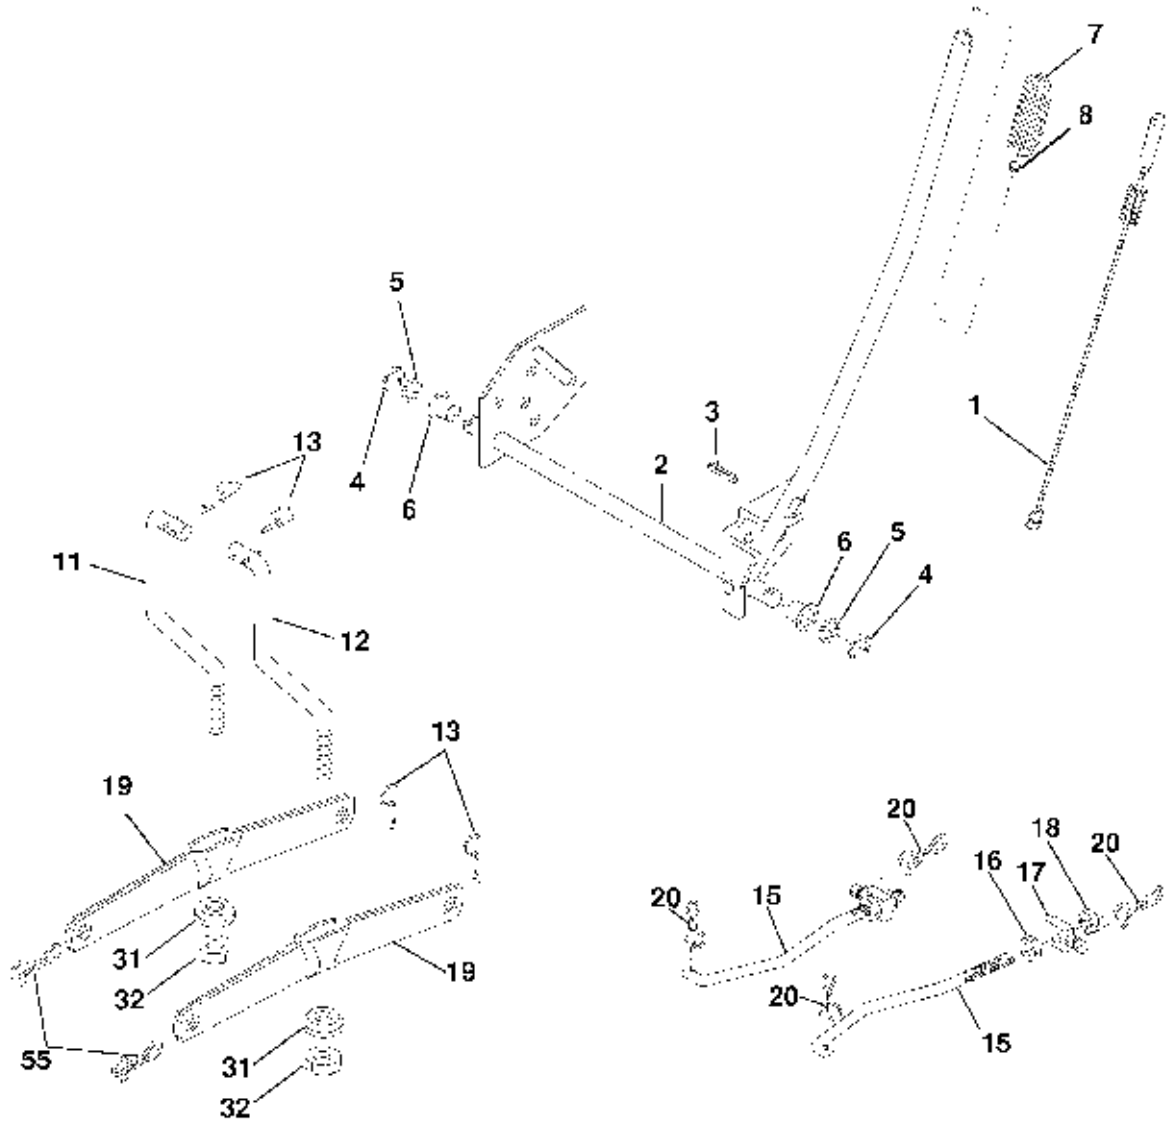

Ref #	Part Number	Qty.	Description
1	159460		Wire Asm Inner/Sprg w/plunger
2	159471		Shaft Asm Lift RH
3	105767X		Pin Groove 1 500 Zinc
4	12000002		E Ring #5133-62
5	19211621		Washer 21/32 x 1 x 21 Ga.
6	120183X		Bearing Nylon Blk 629 Id
7	109413X		Grip Handle Bicycle Matte Blk
8	124526X		Button Plunger Black
11	139865		Link Lift LH Fixed Length
12	139866		Link Lift RH Fixed Length
13	4939M		Retainer Spring
15	173288		Link Front
16	73350800		Nut Jam Hex 1/2-13 unc
17	175689		Trunnion
18	73800800		Nut Lockw/Wsh 1/2-13 unc
19	139868		Arm Suspension Rear
20	194209		Pin Cotter 7/16 Bow Tie Lock
31	169865		Bearing Pvt Lift
32	73540600		Nut Crownlock 3/8-24
55	194208		Pin Cotter 5/16