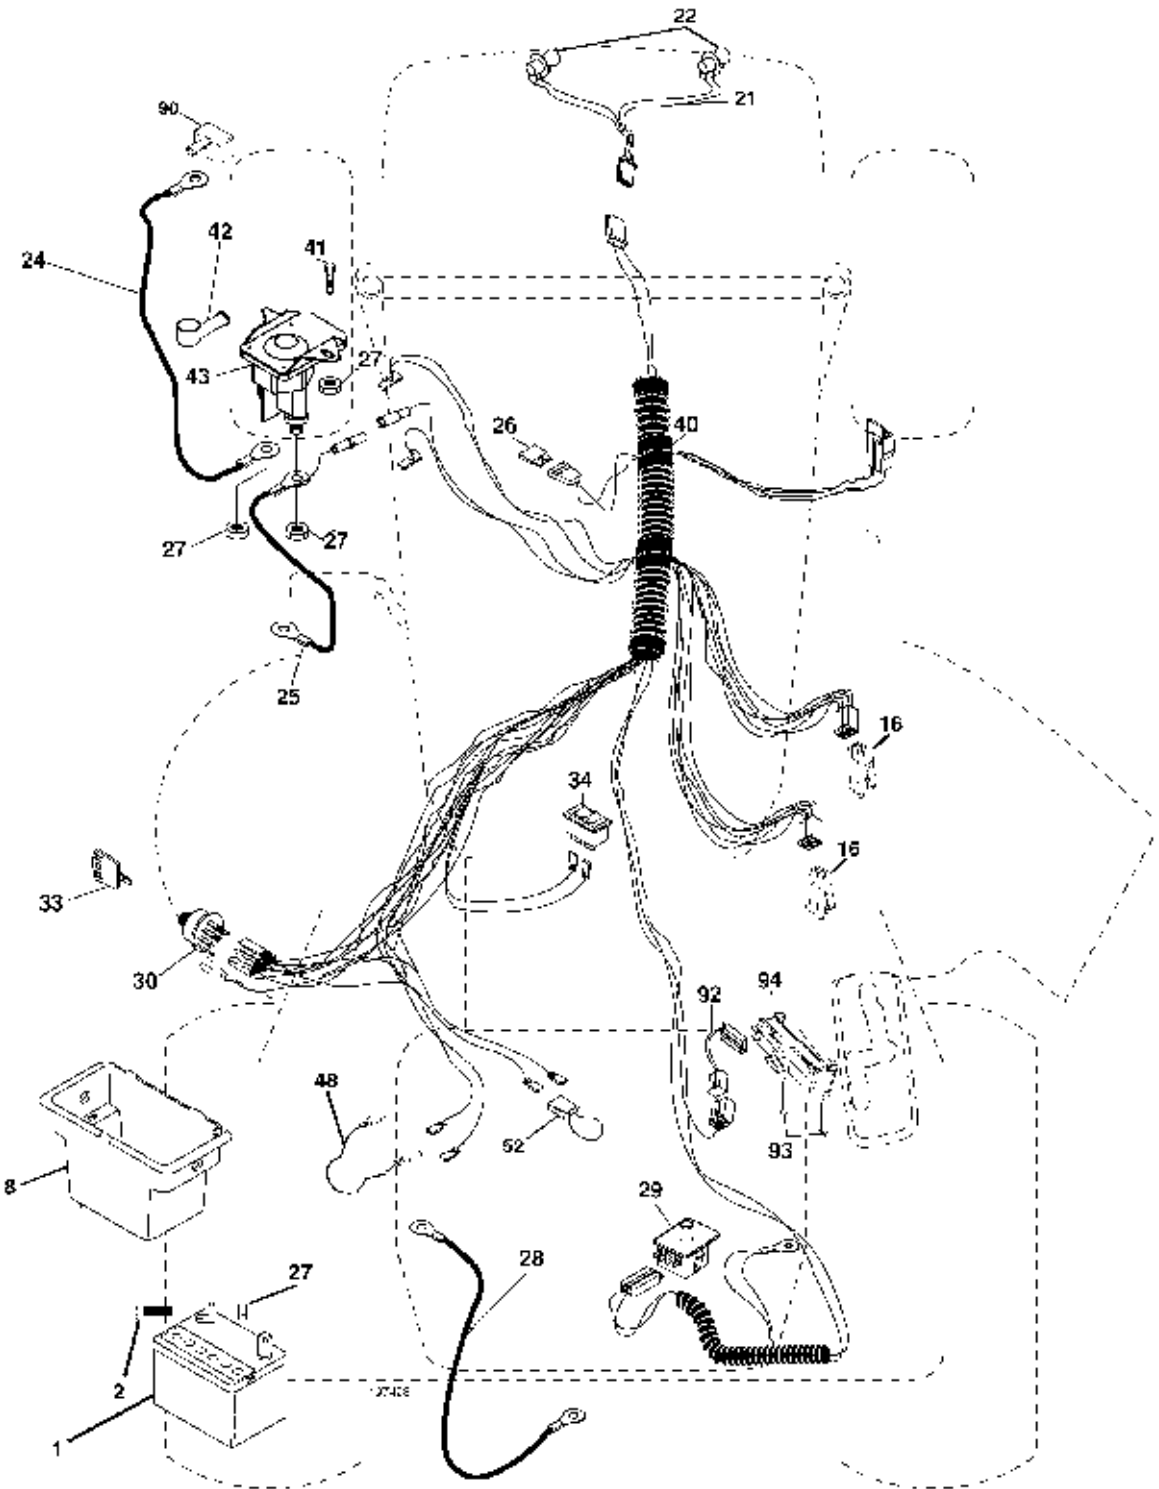

Ref #	Part Number	Qty.	Description
2	405121		Decal, Replacement
3	189455		Decal, Engine HP
4	170563		Decal Warning
5	195979		Decal, Fender Sides
6	157140		Decal, Fender Danger English
7	195382		Decal Ins Str Wh
12	195380		Decal, Hood RH
14	195381		Decal, Hood LH
15	145005		Decal, Caution, Battery
16	193863		Decal, Oper Sdl P/L Gear Dr Eng
17	194302		Decal, V-Belt Sch.
	138311		Decal, Handle Lft Height Adj.
	184310X428		Pad, Footrest LH
	184310X428		Pad, Footrest LH
	405209		Manual, Operator's E&F
	405210		Manual, Parts E&F

Ref #	Part Number	Qty.	Description
82	165711		Spring Torsion T/a
83	19171216		Washer 17/32 x 3/4 x 16 Ga.
84	166228		Link Transaxle Dana/18" Zinc
85	150360		Nut Lock Center 1/4 - 28 FNTHD
89	192389X428		Console Shift STLT
96	4497H		Retainer Spring 1"
112	19091210		Washer 9/32 x 3/4 x 10 Ga.
113	127285X		Strap Torque LT
116	72140608		Bolt Rdhd Sq Neck 3/8-16 x 1
120	73900600		Nut Lock Flg. 3/8-16 unc
150	175456		Spacer Retainer
151	19133210		Washer 13/32 x 2 x 10
156	166002		Washer Srrted 5/161D x 1.125
158	165589		Bracket Shift Mount
159	183900		Hub Tapered Flange Shift Lt
161	72140406		Bolt Rdhd Sqnk 1/4-20 x 3/4
162	73680400		Nut Crownlock 1/4-20 unc
163	74780416		Bolt Hex Fin 1/4-20 unc x 1 Gr. 5
165	165623		Bracket Pivot Lever
166	17490510		Screw 5/16-18 x 5/8
168	165492		Bolt Shoulder 5/16-18 x .561
169	165580		Plate Fastening
170	187414		Keeper Belt Transaxle Gear
197	169613		Nyliner Snap-In
198	169593		Washer Nyliner
202	72110614		Bolt Rd Hd 3/8-16 unc x 1-3/4 Gr. 5
212	145212		Nut Hexfl ange Lock

Ref #	Part Number	Qty.	Description
1	59192		Cap, Tire valve
2	65139		Stem, Valve
3	124157X		Tire, Front
4	59904		Tube, Front
5	106732X624		Rim assembly, 6"front
6	278H		Fitting, Grease
7	9040H		Bearing, Flange
8	106108X624		Rim assembly, 8" rear
9	123969X		Tire, Rear
10	7152J		Tube, Rear
11	104757X428		Cap, Hub Axle
	144334		Sealant, Tire (10 oz. Tube)