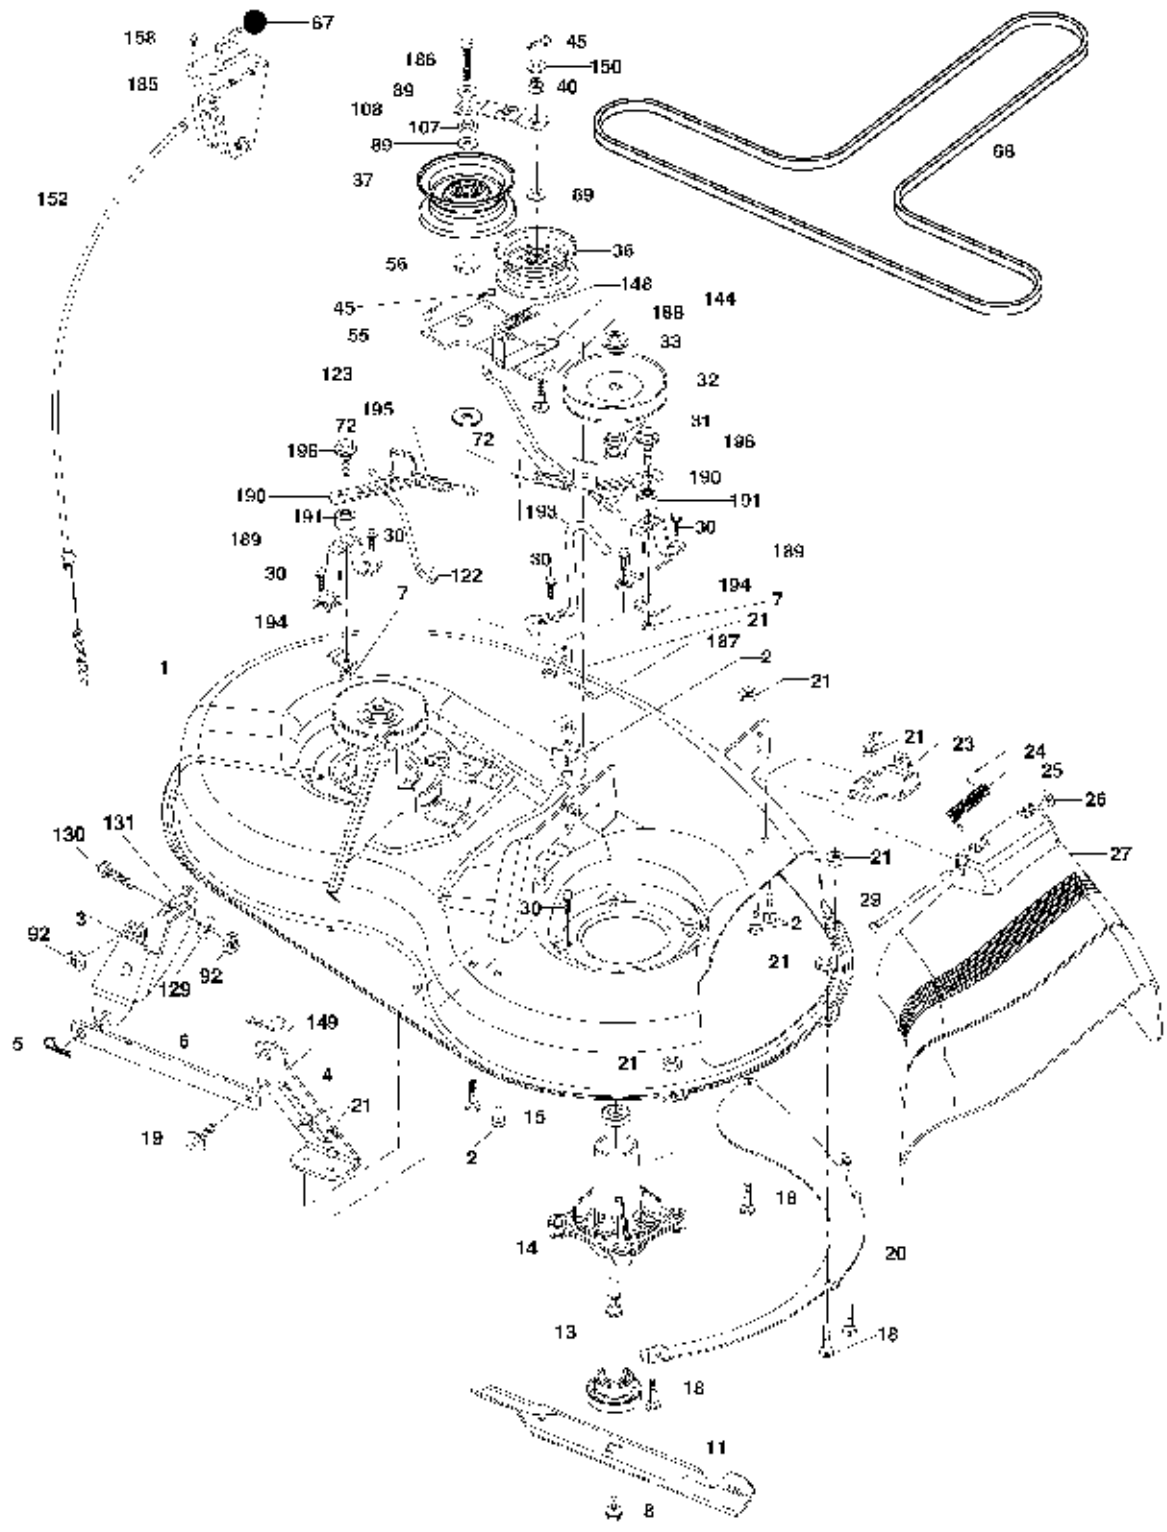

Ref #	Part Number	Qty.	Description
1	192556		Mower Housing Assembly
2	72140506		Bolt Carriage 5/16-18 x 3/4
3	138017		Bracket Asm Fr. Sway Bar
4	192568		Bracket Deck Sway Bar 38"/42"
5	4939M		Retainer Spring
6	178024		Bar Sway Deck
7	73800500		Nut Lock Hex w/Insert 5/16-18 unc
8	193003		Bolt 3/8-24 x 1.25 Gr. 8
11	193957		Blade Mower
13	192872		Shaft Assembly, Mandrel, Vented
14	187281		Housing, Mandrel, Vented
15	110485X		Bearing, Ball, Mandrel
18	72140505		Blade Rdhd Sqnk 5/16-18 x 5/8
19	132827		Bolt, Shoulder
20	400095		Baffle Vortex Front
21	73680500		Nut
23	192557		Bracket, Mower Deflector
24	105304X		Cap, Sleeve
25	197026		Spring, Torsion, Deflector
26	110452X		Nut, Push
27	192572X428		Shield, Deflector
29	131491		Rod, Hinge
30	173984		Screw Thdrol.
31	187690		Washer, Spacer
32	153532		Pulley, Mandrel
33	400234		Nut, Toplock
36	131494		Pulley, Idler, Flat
37	193198		Pulley, Idler Flat
40	73680600		Nut, Crownlock 3/8-16 unc
45	4497H		Retainer
55	133840		Idler Arm Assembly
56	165723		Spacer, Retainer
67	106932X		Knob
68	193214		V-Belt
72	193216		Spring Brake Return
89	19131311		Washer 13/32 x 13/16 x 11 Ga.
92	73800600		Nut Lock 3/8-16
107	133502		Spacer Retainer
108	133503		Stiffener, Idler Arm
122	192575		Rod, Brake LH
123	192576		Rod, Brake RH
129	19131312		Washer 3/8
130	74780616		Bolt Hex 3/8-16 x 1 Gr. 5
131	72140608		Bolt Carr 3/8-16 x 1
144	193414		Keeper Belt Idler Tension
148	169022		Spring Return Idler
149	165898		Retainer Spring Yellow
150	19091210		Washer 9/32 x 3/4 x 10 Ga.
152	193235		Clutch Cable 38"
158	17720408		Screw Hex Thd Cut 1/4-20 x 1/2
185	188234		Head Asm Cable Clutch
186	17490644		Screw Hex Wsh Thdrol 3/8-16 x 2-3/4
187	193412		Keeper Belt M Shape
188	165891		Bolt Carriage Idler
189	192559		Brake Stand
190	192560		Brake Arm
191	192561		Brake Spacer
193	193413		Keeper Belt Rh Mandrel
194	194105		Brake Guard
195	19133210		Washer 13/32 x 2 x 10 Ga.