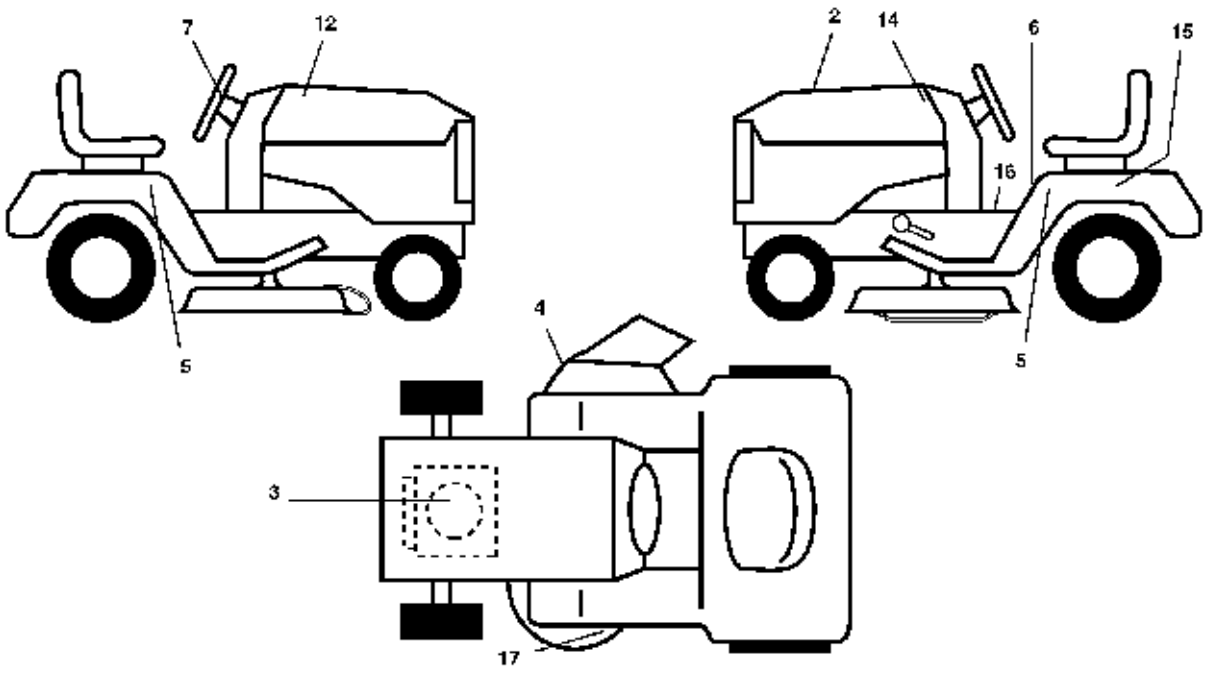

Ref #	Part Number	Qty.	Description
1	174619		Chassis
2	176554		Drawbar, Stretch
5	155272		Bumper, Hood/Dash
9	193510X010		Dash
10	72140608		Bolt, Carriage 3/8-16 x 1
11	174996		Panel Dash LH
13	172105X010		Panel Slkscr Dash RH
14	17490608		Screw Thdrol 3/8-16 x 1/2
17	187559X550		Hood
18	184921		Bumper Hood
26	73800600		Nut Lock Hex w/Ins 3/8-16 unc
28	187598		Grille/Lens Asm
29	187567X599		Lens Grille Basic Bar
30	192394X550		Fender
31	139976		Bracket Fender Repl 109873X
37	17490508		Screw Thdrol 5/16-18 x 1/2 TYT
38	175710		Bracket Asm. Pivot Mower
39	187568		Bracket Pivot
60	72140606		Bolt Carr 3/8-16 x 3/4
64	154798		Dash Lower
74	73680600		Nut 3/8-16 Center Lock
142	175702		Plate Reinforcement
143	186689		Bracket Swaybar Chassis
144	175582		Bracket Footrest
145	156524		Rod Pivot Chassis/Hood
206	170165		Bolt Shoulder 5/16-18
207	17670508		Screw Thdrol 5/16-18 x 1/2
208	17670608		Screw Thdrol 3/8-16 x 1/2
209	17000612		Screw Hex Wsh Thdrol 3/8-16
212	187569		Insert Lens Refl ect
278	191611		Screw 10 x 3/4 Single Lead-Hex
	5479J		Plug Button Blk 359 Dia Choke
	187801		Plug Dome Plastic

Ref #	Part Number	Qty.	Description
2	405121		Decal, Replacement
3	189455		Decal, Engine HP
4	170563		Decal Warning
5	195979		Decal, Fender Sides
6	157140		Decal, Fender Danger English
7	195382		Decal Ins Str Wh
12	195380		Decal, Hood RH
14	195381		Decal, Hood LH
15	145005		Decal, Caution, Battery
16	193863		Decal, Oper Sdl P/L Gear Dr Eng
17	194302		Decal, V-Belt Sch.
	138311		Decal, Handle Lft Height Adj.
	184310X428		Pad, Footrest LH
	184310X428		Pad, Footrest LH
	405209		Manual, Operator's E&F
	405210		Manual, Parts E&F

Ref #	Part Number	Qty.	Description
1	59192		Cap, Tire valve
2	65139		Stem, Valve
3	124157X		Tire, Front
4	59904		Tube, Front
5	106732X624		Rim assembly, 6"front
6	278H		Fitting, Grease
7	9040H		Bearing, Flange
8	106108X624		Rim assembly, 8" rear
9	123969X		Tire, Rear
10	7152J		Tube, Rear
11	104757X428		Cap, Hub Axle
	144334		Sealant, Tire (10 oz. Tube)