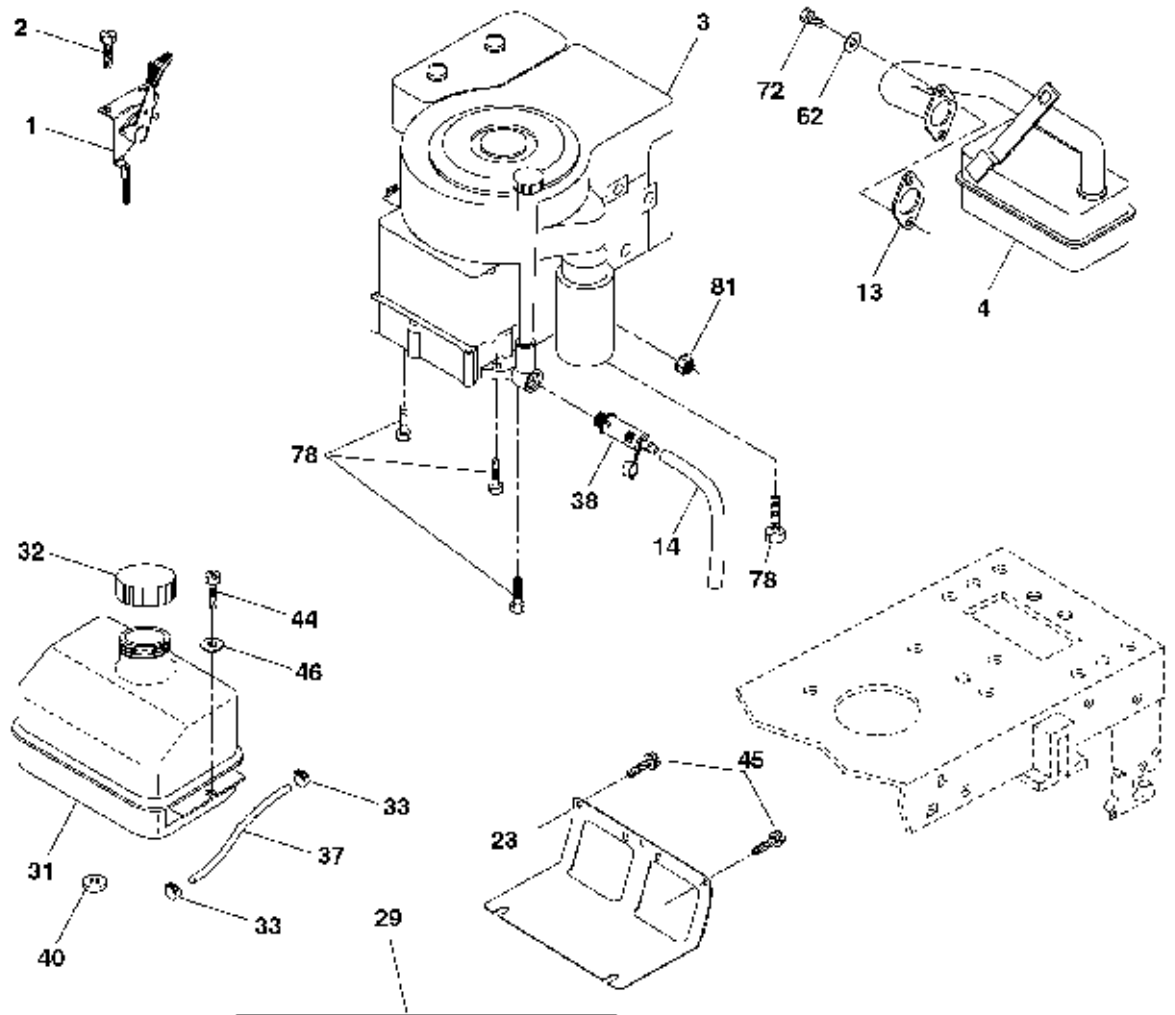

OPTIONAL EQUIPMENT
Spark Arrester

Ref #	Part Number	Qty.	Description
1	170551		Control Th/ch Flag
2	17720408		Screw Hex Thd Cut 1/4-20 x 1/2
3			Engine, B&S 21B807
4	179758		Muffl er Exhaust B&S
13	165291		Gasket Eng 1 313 Id Tin Plated
14	148456		Tube Drain Oil Easy
23	169837		Shield BRN/DBR Guard
29	137180		Kit Spark Arrestor (Flat Scrn)
31	187750		Tank Fuel Front
32	197725		Cap Asm Fuel
33	123487X		Clamp Hose
37	137040		Line Fuel 20"
38	181654		Plug Drain Oil
40	124028X		Bushing Snap Nyl Blk Fuel Line
44	17670412		Screw Thdrol 1/4-20 x 3/4
45	17000612		Screw Hex Wsh Thdrol 3/8-16
46	19091416		Washer 9/32 x 7/8 x 16 Ga.
62	10010500		Washer Split
72	192334		Screw Socket Hd 5/16-18 x .75
78	17060620		Screw 3/8-16 x 1-1/4
81	73510400		Nut Keps Hex 1/4-20 unc