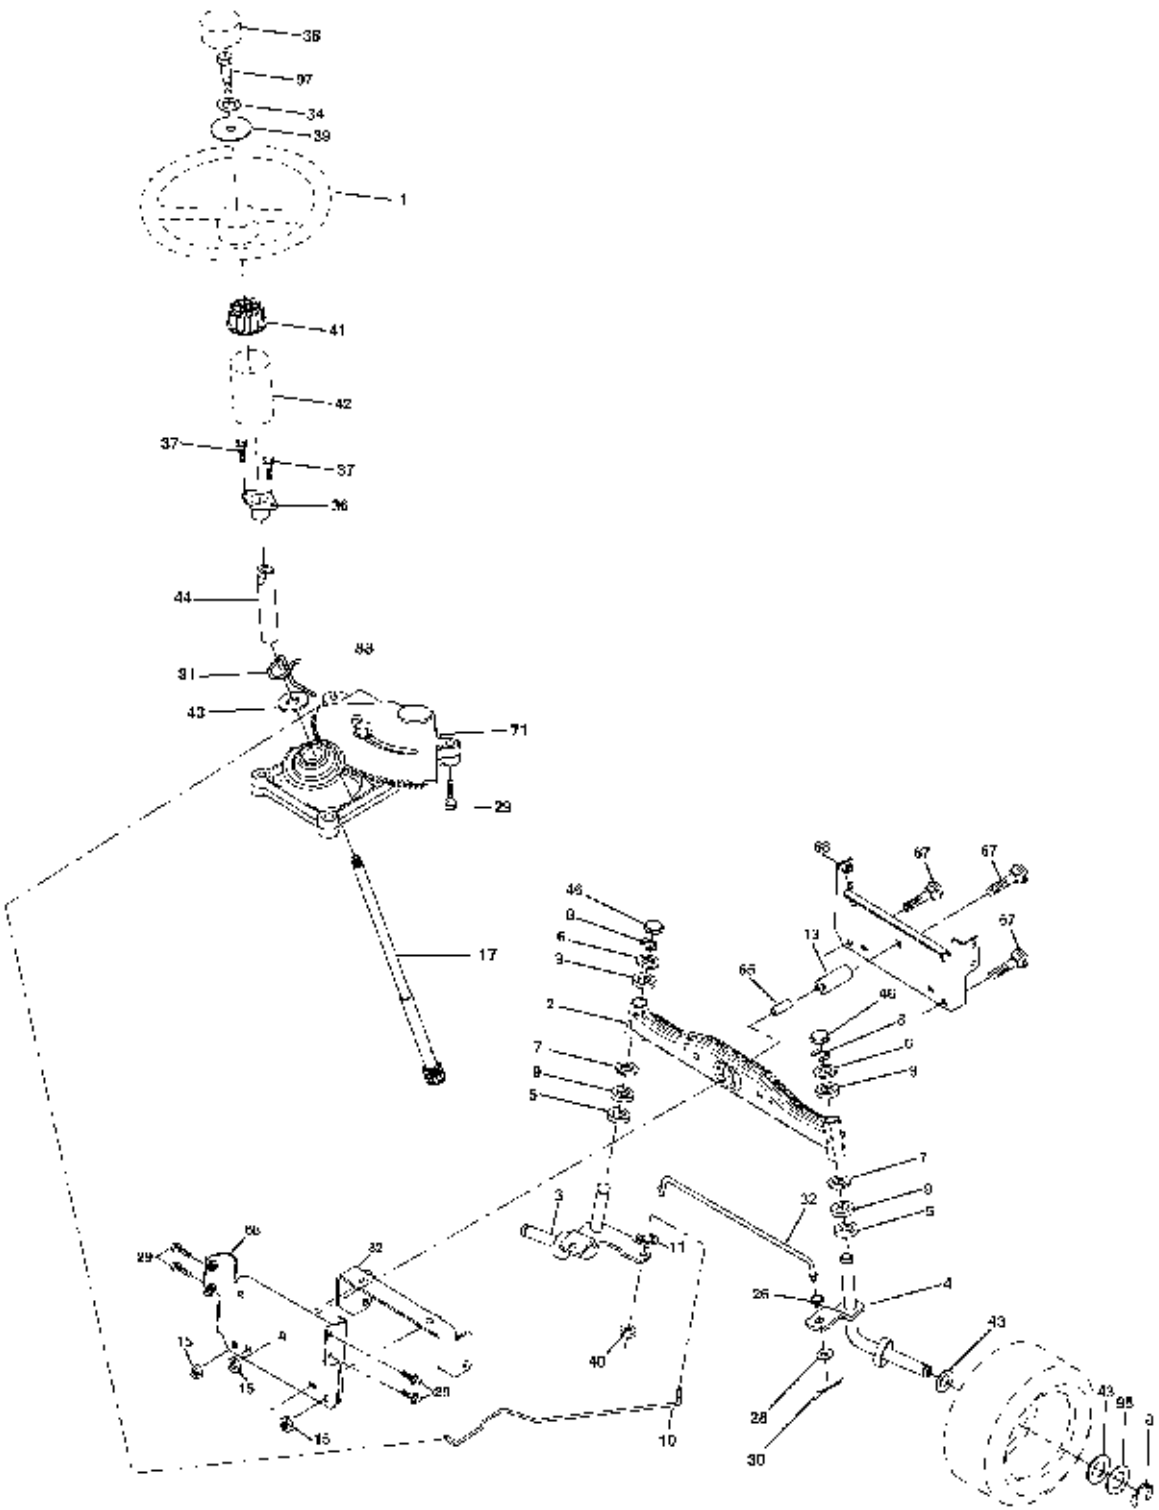

Ref #	Part Number	Qty.	Description
1	186780		Wheel Steering
2	195673		Axle Asm
3	169840		Spindle Asm LH
4	169839		Spindle Asm RH
5	6266H		Bearing Race Thrust Harden
6	121748X		Washer 25/32 x 1-5/8 x 16 Ga.
7	19272016		Washer 27/32 x 1-1/4 x 16 Ga.
8	12000029		Ring Klip #t5304-75
9	3366R		Bearing Col Strg Blk
10	175121		Link Drag
11	10040600		Washer Lock Hvy Hlcl Spr 3/8
13	136518		Spacer earing Axle Front
15	145212		Hexfl ange Lock
17	190753		Shaft Asm Strg
26	126847X		Bushing Link Drag Blk LR
28	19131416		Washer 13/32 x 7/8 x 16 Ga.
29	17000612		Screw 3/8-16 x 3/4
30	76020412		Pin Cotter 1/8 x 3/4 Cad
32	192757		Rod Tie Wire Form 19 75 Mech
34	10040500		Washer Lock Hvy Hlcl Spr 5/16
36	155099		Bushing Strg 5/8 Id Dash
37	152927		Screw
38	192916		Cap Wheel Steer Ayp
39	19113812		Washer 11/32 ID x 2-3/8 OD x 12 Ga.
40	73540600		Nut Crownlock 3/8-24
41	186737		Adaptor Wheel Strg
42	145054X428		Boot Dash Mtl Steering Blk
43	121749X		Washer 25/32 x 1 1/4 x 16 Ga.
44	190752		Extension Steering
46	121232X		Cap Spindle Fr Top Blk
65	160367		Spacer Brace Axle
67	72110618		Bolt RDHD SQNK 3/8-16 x 2-1/4
68	169827		Brace Axle
71	175146		Steering Asm.
82	199978		Bracket Susp Chassis Front
88	175118		Bolt Shoulder 7/16-20
91	175553		Clip Steering
95	188967		Washer Harden .793 x 1.637 x 060
97	74780564		Bolt 5/16-18 unc x 4"L Hlcl Spr. 5/16