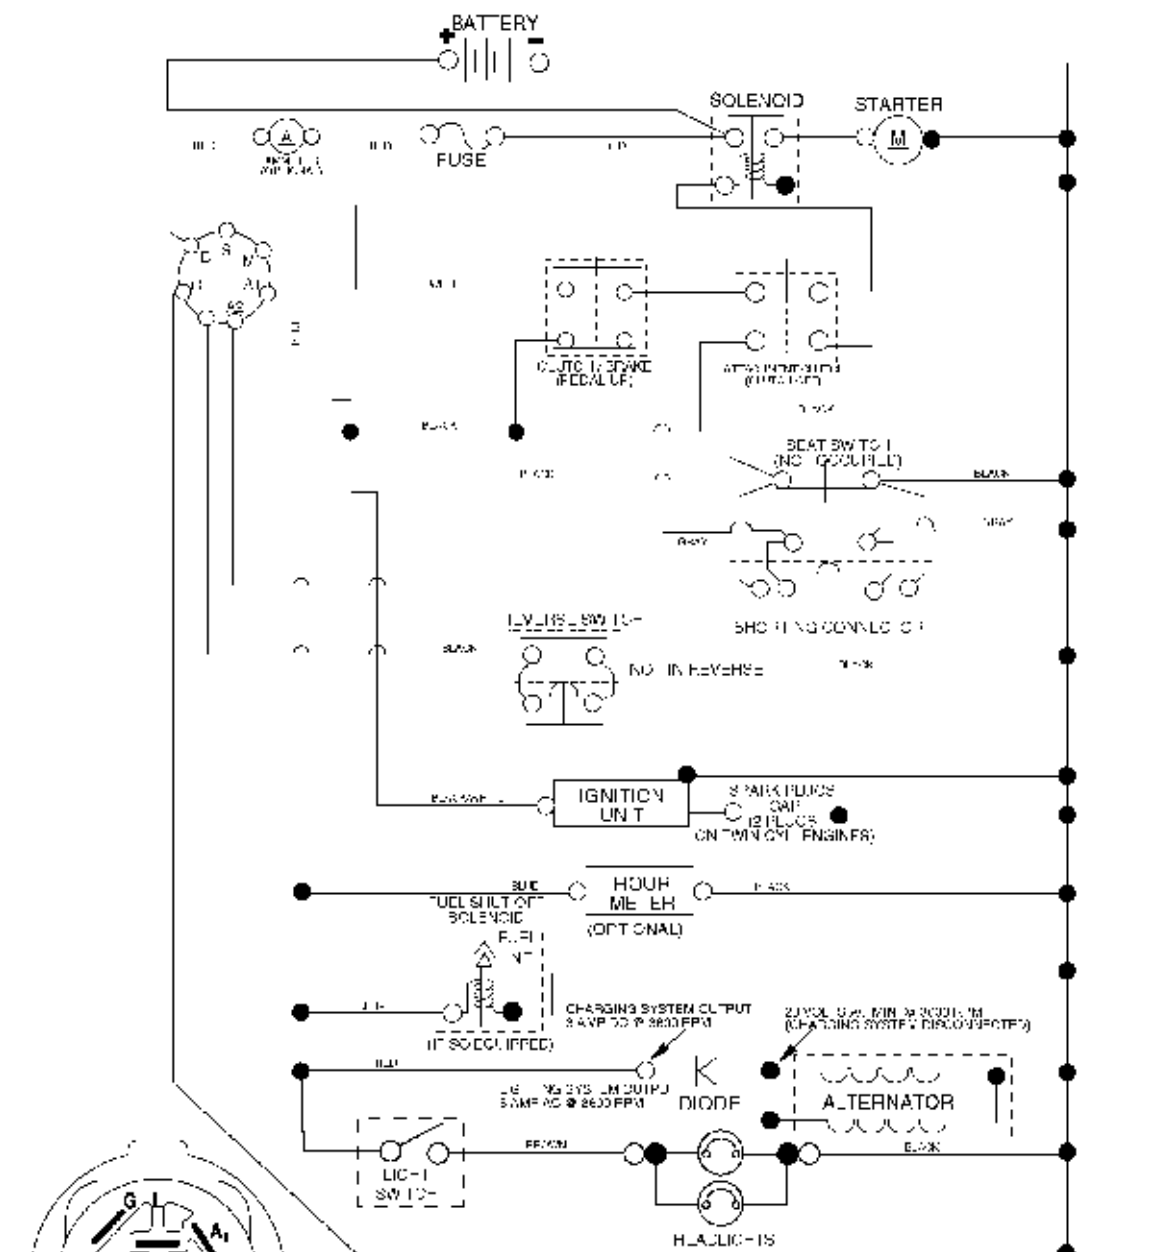

IGNITION SWITCH

POSITION	CIRCUIT	"MAKE"
OFF	M-G+A1	
OPERATOR POSITION	L1-A1	
RUN	L4-A1	L-A2
START	S-S-A1	

00009

NOTE

YOUR TRACTOR IS EQUIPPED WITH A SPECIAL ALTERNATOR SYSTEM. THE LIGHTS ARE NOT CONNECTED TO THE BATTERY, BUT HAVE THEIR OWN ELECTRICAL SOURCE. BECAUSE OF THIS, THE BRIGHTNESS OF THE LIGHTS WILL CHANGE WITH ENGINE SPEED. AT IDLE THE LIGHTS WILL DIM, AS THE ENGINE IS SPEEDED UP, THE LIGHTS WILL BECOME THEIR BRIGHTEST.

● NON-REMOVABLE CONNECTIONS

○ REMOVABLE CONNECTIONS

WIRING INSULATED CLIPS

NOTE: IF WIRING INSULATED CLIPS WERE REMOVED FOR SERVICING OF UNIT, THEY SHOULD BE REPLACED TO PROPERLY SECURE YOUR WIRING.