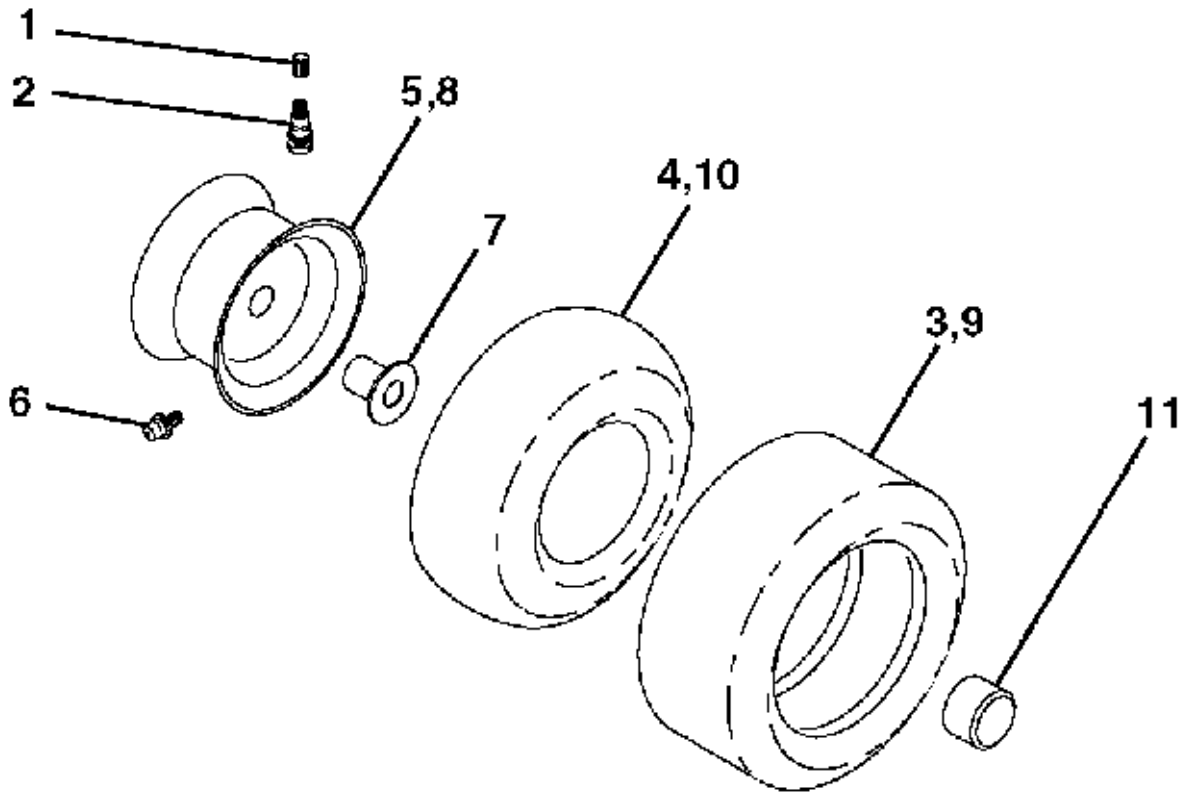

Ref #	Part Number	Qty.	Description
1	59192		Cap, Tire valve
2	65139		Stem, Valve
3	124157X		Tire, Front
4	59904		Tube, Front
5	106732X624		Rim assembly, 6"front
6	278H		Fitting, Grease
7	9040H		Bearing, Flange
8	106108X624		Rim assembly, 8" rear
9	123969X		Tire, Rear
10	7152J		Tube, Rear
11	104757X428		Cap, Hub Axle
	144334		Sealant, Tire (10 oz. Tube)