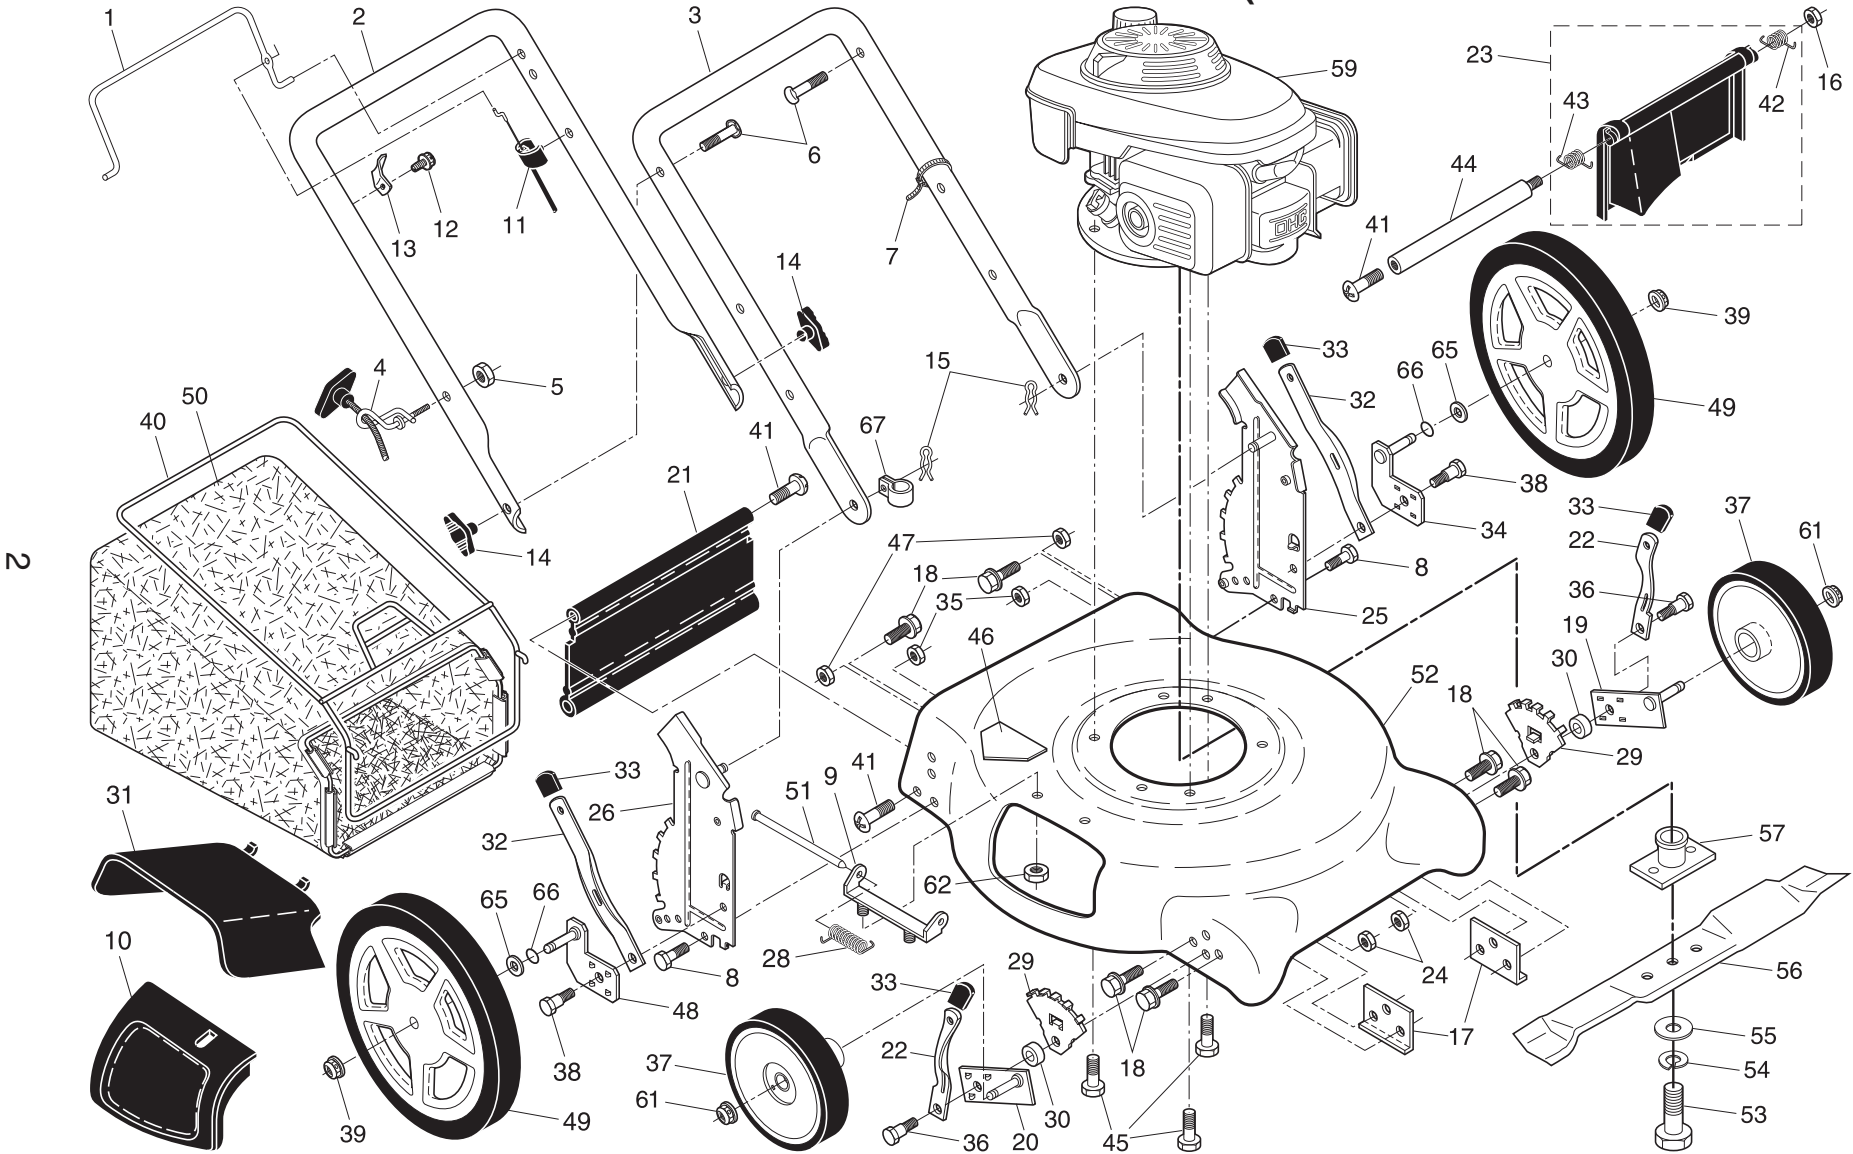

ROTARY LAWN MOWER - - MODEL NUMBER CH65N21RH (MFG. ID. NUMBER 96132002000)

ROTARY LAWN MOWER - - MODEL NUMBER **CH65N21RH** (MFG. ID. NUMBER 96132002000)

KEY NO.	PART NUMBER	DESCRIPTION	KEY NO.	PART NUMBER	DESCRIPTION	KEY NO.	PART NUMBER	DESCRIPTION
1	194177X428	Control Bar	26	194312X479	Handle Bracket Assy., RH	50	402024	Grassbag
2	194179X479	Upper Handle	28	152124	Spring, Hinge	51	147286	Rod, Hinge
3	169708X479	Lower Handle	29	160835X007	Wheel Adjusting Bracket	52	190020	Housing Assembly (Includes Key #17, 18 & 46)
4	194788	Rope Guide	30	183901	Washer			
5	132004	Nut, Hex	31	165760	Discharge Deflector	53	851084	Hex Head Screw 3/8-24 x 1-3/8 Grade 8
6	191574	Handle Bolt	32	180080X004	Selector Spring, Rear			
7	66426	Wire Tie	33	87877	Selector Knob	54	850263	Helical Lockwasher
8	74780512	Bolt, Hex Head 5/16-18 x 3/4	34	180409X004	Axle Arm Assembly, Rear, LH	55	851074	Hardened Washer
9	154132	Hinge Bracket Assembly	35	166785	Locknut, Hex 5/16-18	56	189028	21" Blade
10	165754	Mulcher Door	36	160828	Shoulder Bolt 5/16-18	57	193707	Blade Adapter
11	176556	Engine Zone Control Cable	37	403052X427	Wheel & Tire Assembly, Front, 8 x 1-3/4	59	---	Engine, Honda, Model Number GCV190
12	750634	Hex Washer Head Screw #10-24 x 1/2	38	164362	Bolt, Shoulder			
13	86899X004	Up-Stop Bracket	39	145212	Nut, Hex			
14	189713X428	Handle Knob	40	194642	Frame, Grassbag			
15	51793	Hairpin Cotter	41	88652	Hinge Screw			
16	191730	Nut, Hex, Flangelock	42	165766	Spring, LH	61	83923	Flanged Locknut
17	165946X479	Support Bracket	43	165767	Spring, RH	62	73800400	Nut, Hex
18	17600406	Screw	44	185819	Door Bolt	65	88348	Washer, Flat
19	186577X004	Axle Arm Assy., Front, LH	45	150406	Screw, Hex Head, Threaded, Rolled 3/8-16 x 1	66	197480	O-Ring
20	186578X004	Axle Arm Assy., Front, RH				67	197991	Clip, Cable
21	189008	Rear Skirt	46	107339X	Danger Decal	--	162300	Warning Decal (not shown)
22	168360X004	Selector Spring, Front	47	751153	Nut, Hex	--	193732	Operator's Manual, English
23	186612	Kit, Rear Door Assembly (Includes Springs)	48	180410X004	Axle Arm Assy., Rear, RH	--	193734	Operator's Manual, French
24	73930500	Locknut, Hex 5/16-18	49	193907X427	Wheel & Tire Assembly, Rear 12 x 1-3/4	--	403051	Repair Parts Manual, English / French
25	194310X479	Handle Bracket Assy., LH						

NOTE: All component dimensions given in U.S. inches. 1 inch = 25.4 mm.

IMPORTANT: Use only Original Equipment Manufacturer (O.E.M.) replacement parts. Failure to do so could be hazardous, damage your lawn mower and void your warranty.