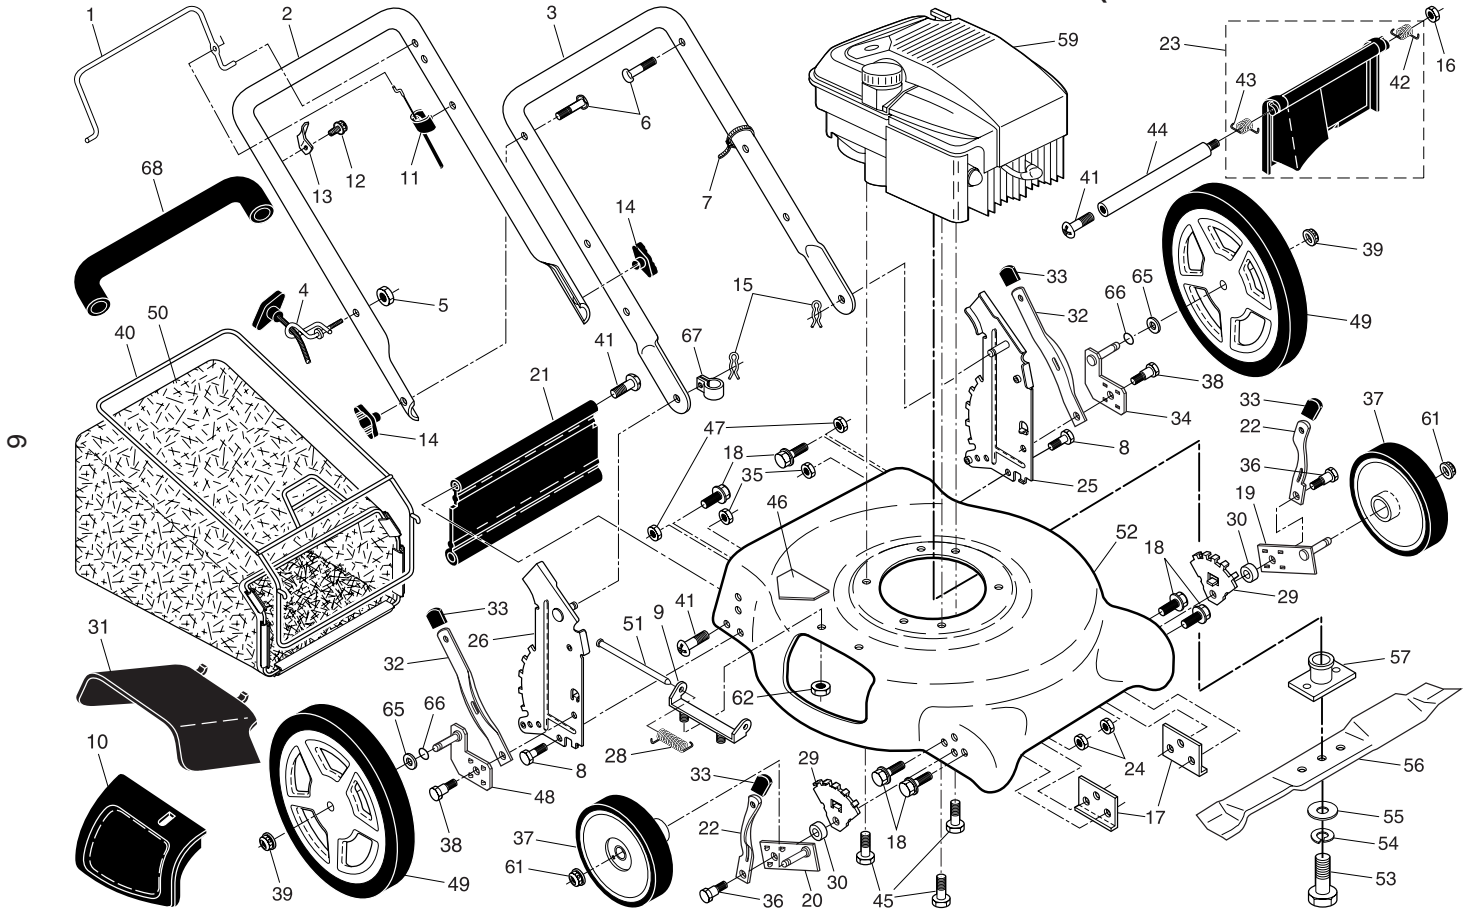

TONDEUSE À GAZON ROTATIVE - NUMÉRO DE MODÈLE 961370002 (NO. DE MFG. 96137000200)

ROTARY LAWN MOWER - - MODEL NUMBER 961370002 (MFG. ID. NUMBER 96137000200)

KEY NO.	PART NO.	DESCRIPTION	KEY NO.	PART NO.	DESCRIPTION	KEY NO.	PART NO.	DESCRIPTION
1	194177X428	Control Bar	26	194312X479	Handle Bracket Assy., RH	50	403772	Grassbag
2	403839	Upper Handle Assembly (Includes Foam Grip)	28	152124	Spring	51	147286	Rod, Hinge
3	169708X479	Lower Handle	29	160835X007	Wheel Adjusting Bracket, Front	52	403823	Kit, Lawn Mower Housing (Includes Key Numbers 17, 18 and 46)
4	194788	Rope Guide	30	183901	Spacer	53	851084	Screw, Hex Head, Grade 8 3/8-24 x 1-3/8
5	132004	Nut, Hex	31	165760	Discharge Deflector	54	850263	Helical Lockwasher
6	191574	Handle Bolt	32	180080X004	Selector Spring, Rear	55	851074	Hardened Washer
7	66426	Wire Tie	33	185348	Selector Knob, Front	56	189028	21" Blade
8	74780512	Hex Bolt 5/16-18 x 3/4	34	180409X004	Axle Arm Assy., Rear, LH	57	193707	Blade Adapter
9	154132	Hinge Bracket Assembly	35	166785	Locknut, Hex 5/16-18	59	---	Engine, Briggs & Stratton, Model Number 125K02 (For engine service and replacement parts, call Briggs & Stratton at 1-800-233-3723)
10	165754	Mulcher Door	36	160828	Shoulder Bolt 5/16-18			
11	183281	Engine Zone Control Cable	37	193909X460	Wheel & Tire Assembly, Front, 8" x 1-3/4"	61	83923	Flanged Locknut
12	750634	Hex Washer Head Screw #10-24 x 1/2	38	164362	Shoulder Bolt	62	73800400	Nut, Hex
13	86899X004	Up-Stop Bracket	39	145212	Nut, Hex	65	88348	Washer, Flat 3/8
14	189713X428	Handle Knob	40	194642	Frame, Grassbag	66	197480	O-Ring
15	51793	Hairpin Cotter	41	88652	Hinge Screw	67	197991	Clip, Cable
16	191730	Nut, Hex	42	165766	Spring, Rear Door, LH	68	403836	Grip, Foam
17	165946X479	Support Bracket	43	165767	Spring, Rear Door, RH	--	162300	Warning Decal (not shown)
18	17600406	Screw	44	185819	Rod, Stiffener	--	193732	Operator's Manual, English
19	186577X004	Axle Arm Assy., Front, LH	45	150406	Hex Head Thread Rolling Screw 3/8-16 x 1	--	193734	Operator's Manual, French
20	186578X004	Axle Arm Assy., Front, RH	46	107339X	Danger Decal	--	403843	Repair Parts Manual, English / French
21	189008	Rear Skirt	47	751153	Nut, Hex			
22	168360X004	Selector Spring, Front	48	180410X004	Axle Arm Assy., Rear, RH			
23	186612	Kit, Rear Door (Includes Springs)	49	193906X460	Wheel & Tire Assembly, Rear, 12" x 1-3/4"			
24	73930500	Locknut, Hex 5/16-18						
25	194310X479	Handle Bracket Assy., LH						

NOTE: All component dimensions given in U.S. inches. 1 inch = 25.4 mm.

IMPORTANT: Use only Original Equipment Manufacturer (O.E.M.) replacement parts. Failure to do so could be hazardous, damage your lawn mower and void your warranty.