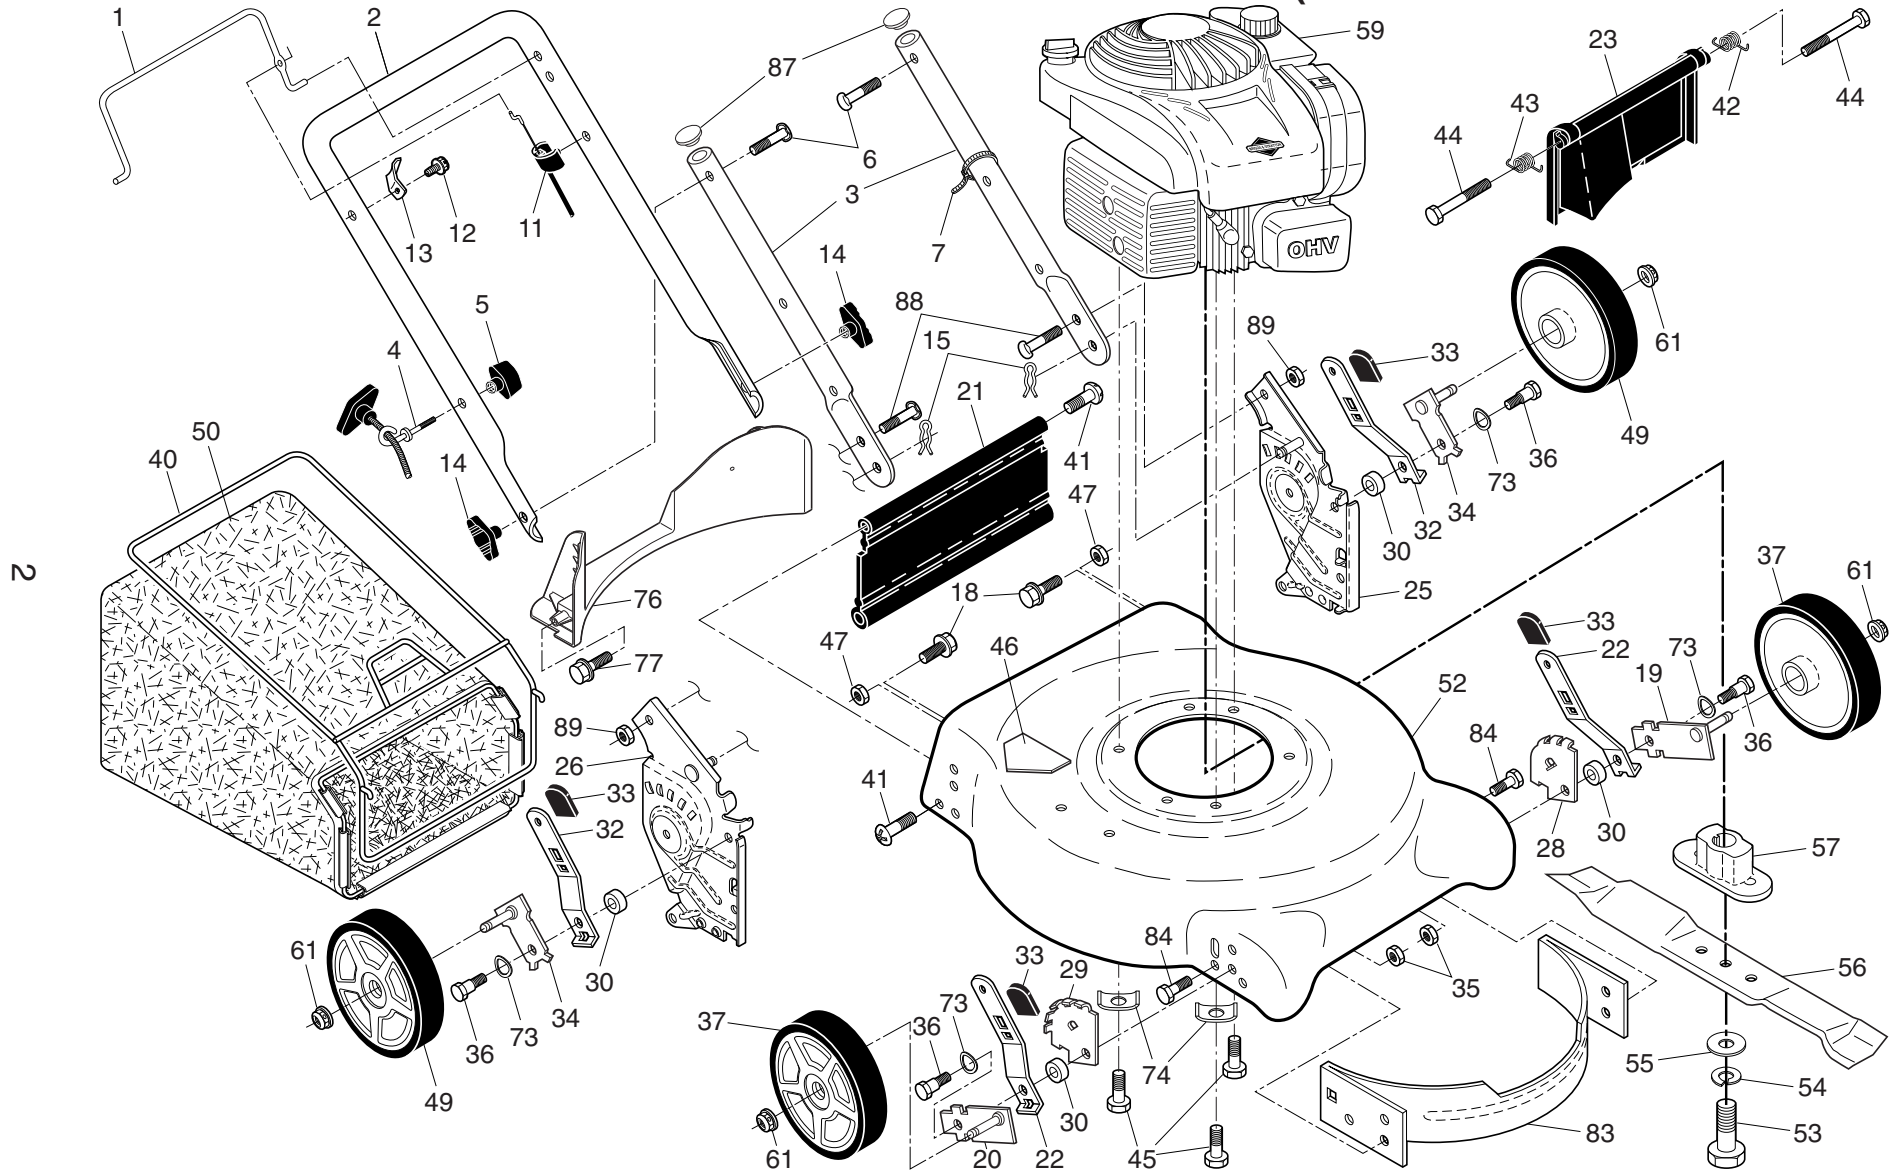

ILLUSTRATED PARTS LIST

MODEL NUMBER 961380043

MFG. ID. NUMBER 96138004300

WEED EATER LAWN MOWER - MODEL NUMBER 961380043 (MFG. ID. NUMBER 96138004300)

WEED EATER LAWN MOWER - MODEL NUMBER 961380043 (MFG. ID. NUMBER 96138004300)

NOTE: All component dimensions given in U.S. inches. 1 inch = 25.4 mm.

IMPORTANT: Use only Original Equipment Manufacturer (O.E.M.) replacement parts. Failure to do so could be hazardous, damage your lawn mower and void your warranty.