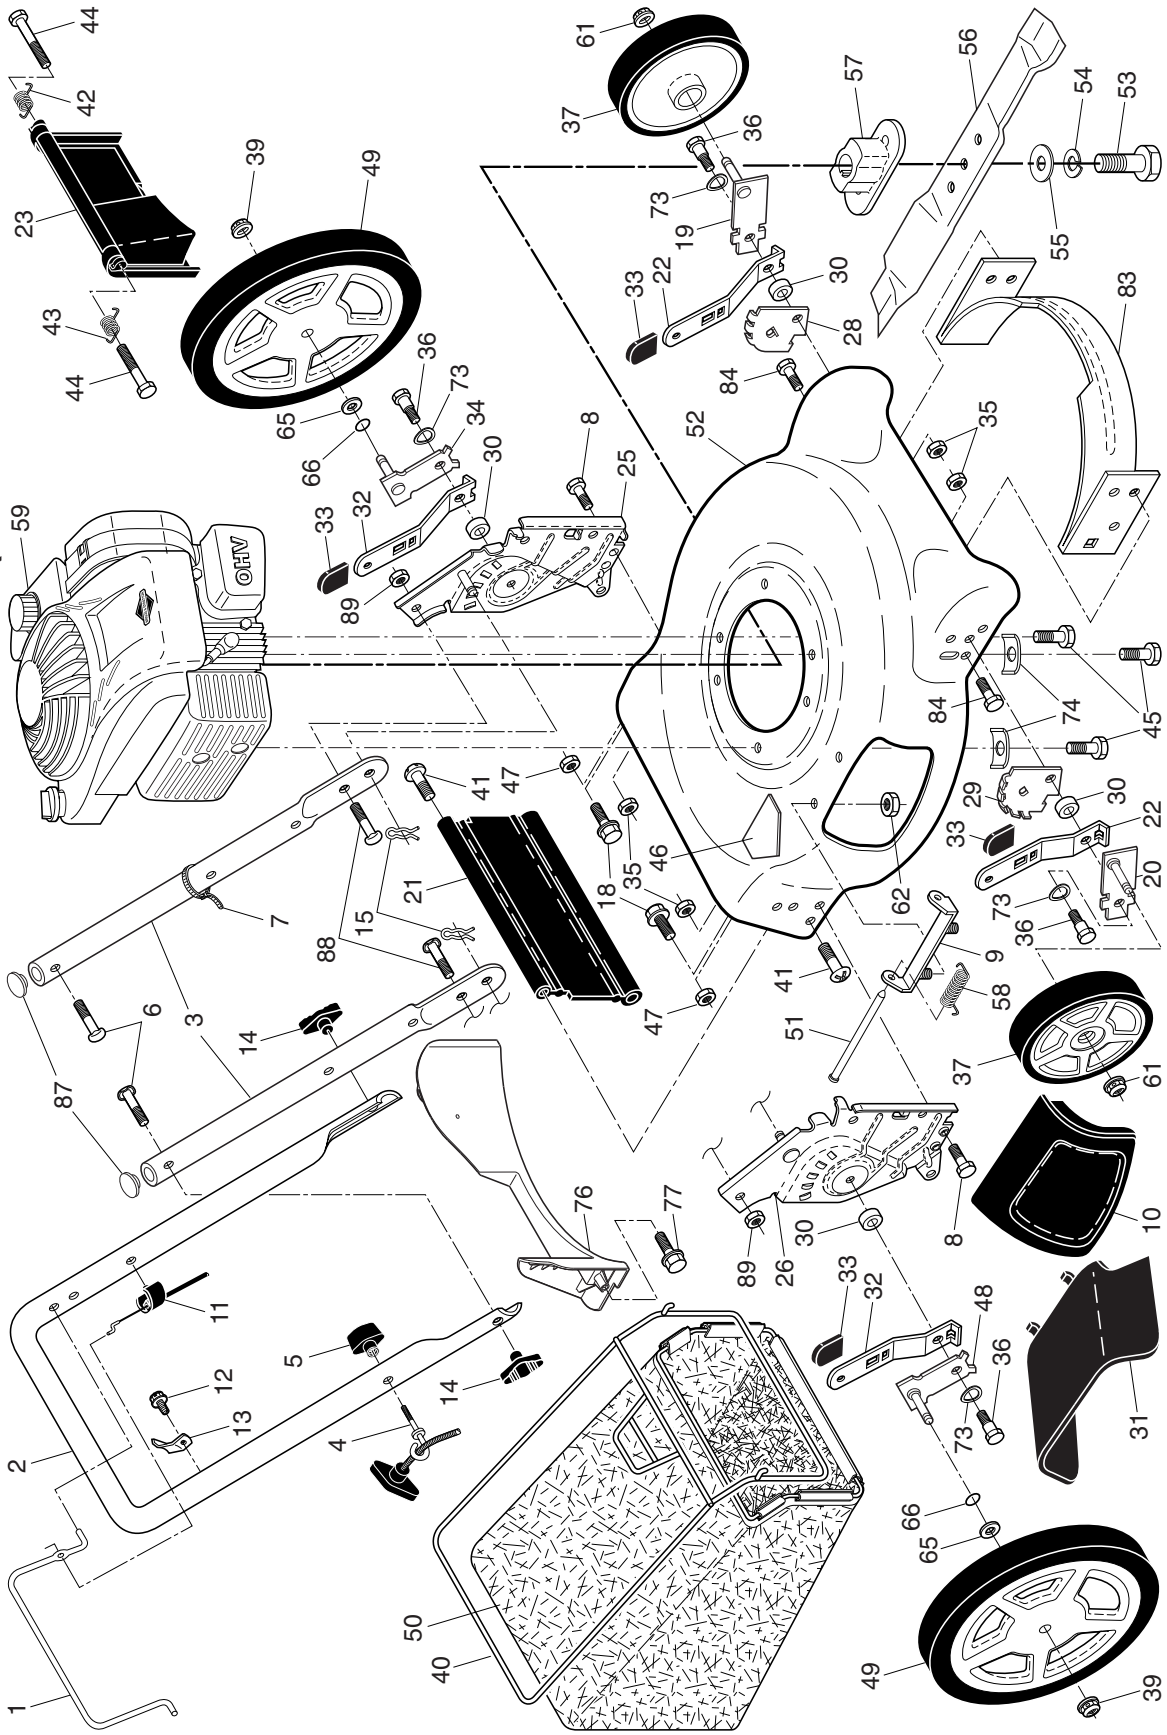

ILLUSTRATED PARTS LIST

MODEL NUMBER 961380044
MFG. ID. NUMBER 96138004400

WEED EATER LAWN MOWER - MODEL NUMBER 961380044 (MFG. ID. NUMBER 96138004400)

WEED EATER LAWN MOWER - MODEL NUMBER 961380044 (MFG. ID. NUMBER 96138004400)

NOTE: All component dimensions given in U.S. inches. 1 inch = 25.4 mm.

IMPORTANT: Use only Original Equipment Manufacturer (O.E.M.) replacement parts. Failure to do so could be hazardous, damage your lawn mower and void your warranty.