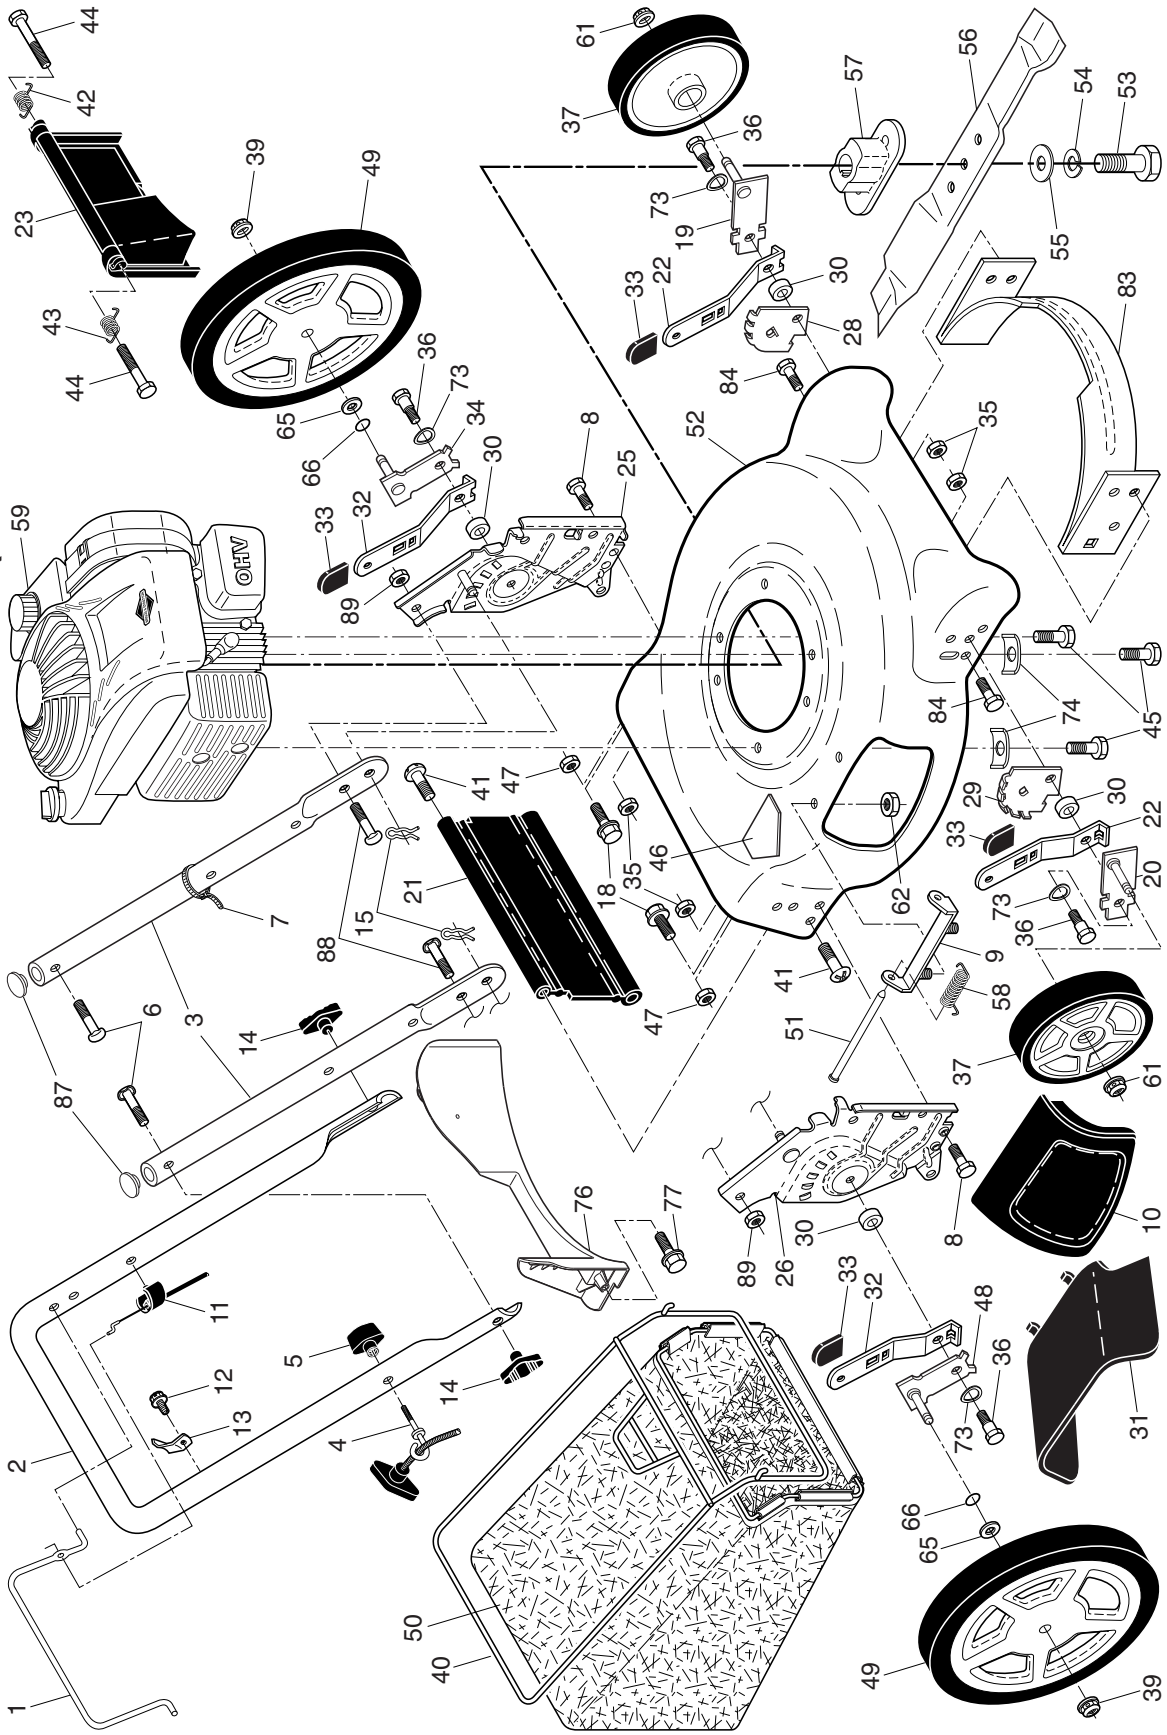

# **ILLUSTRATED PARTS LIST**

**BRAND: WEED EATER**

**MODEL NUMBER: 961380044**

**MFG. ID. NUMBER: 96138004401**

**WEED EATER LAWN MOWER - MODEL NUMBER 961380044 (MFG. ID. NUMBER 96138004401)**

**NOTE:** All component dimensions given in U.S. inches. 1 inch = 25.4 mm.

**IMPORTANT:** Use only Original Equipment Manufacturer (O.E.M.) replacement parts. Failure to do so could be hazardous, damage your lawn mower and void your warranty.