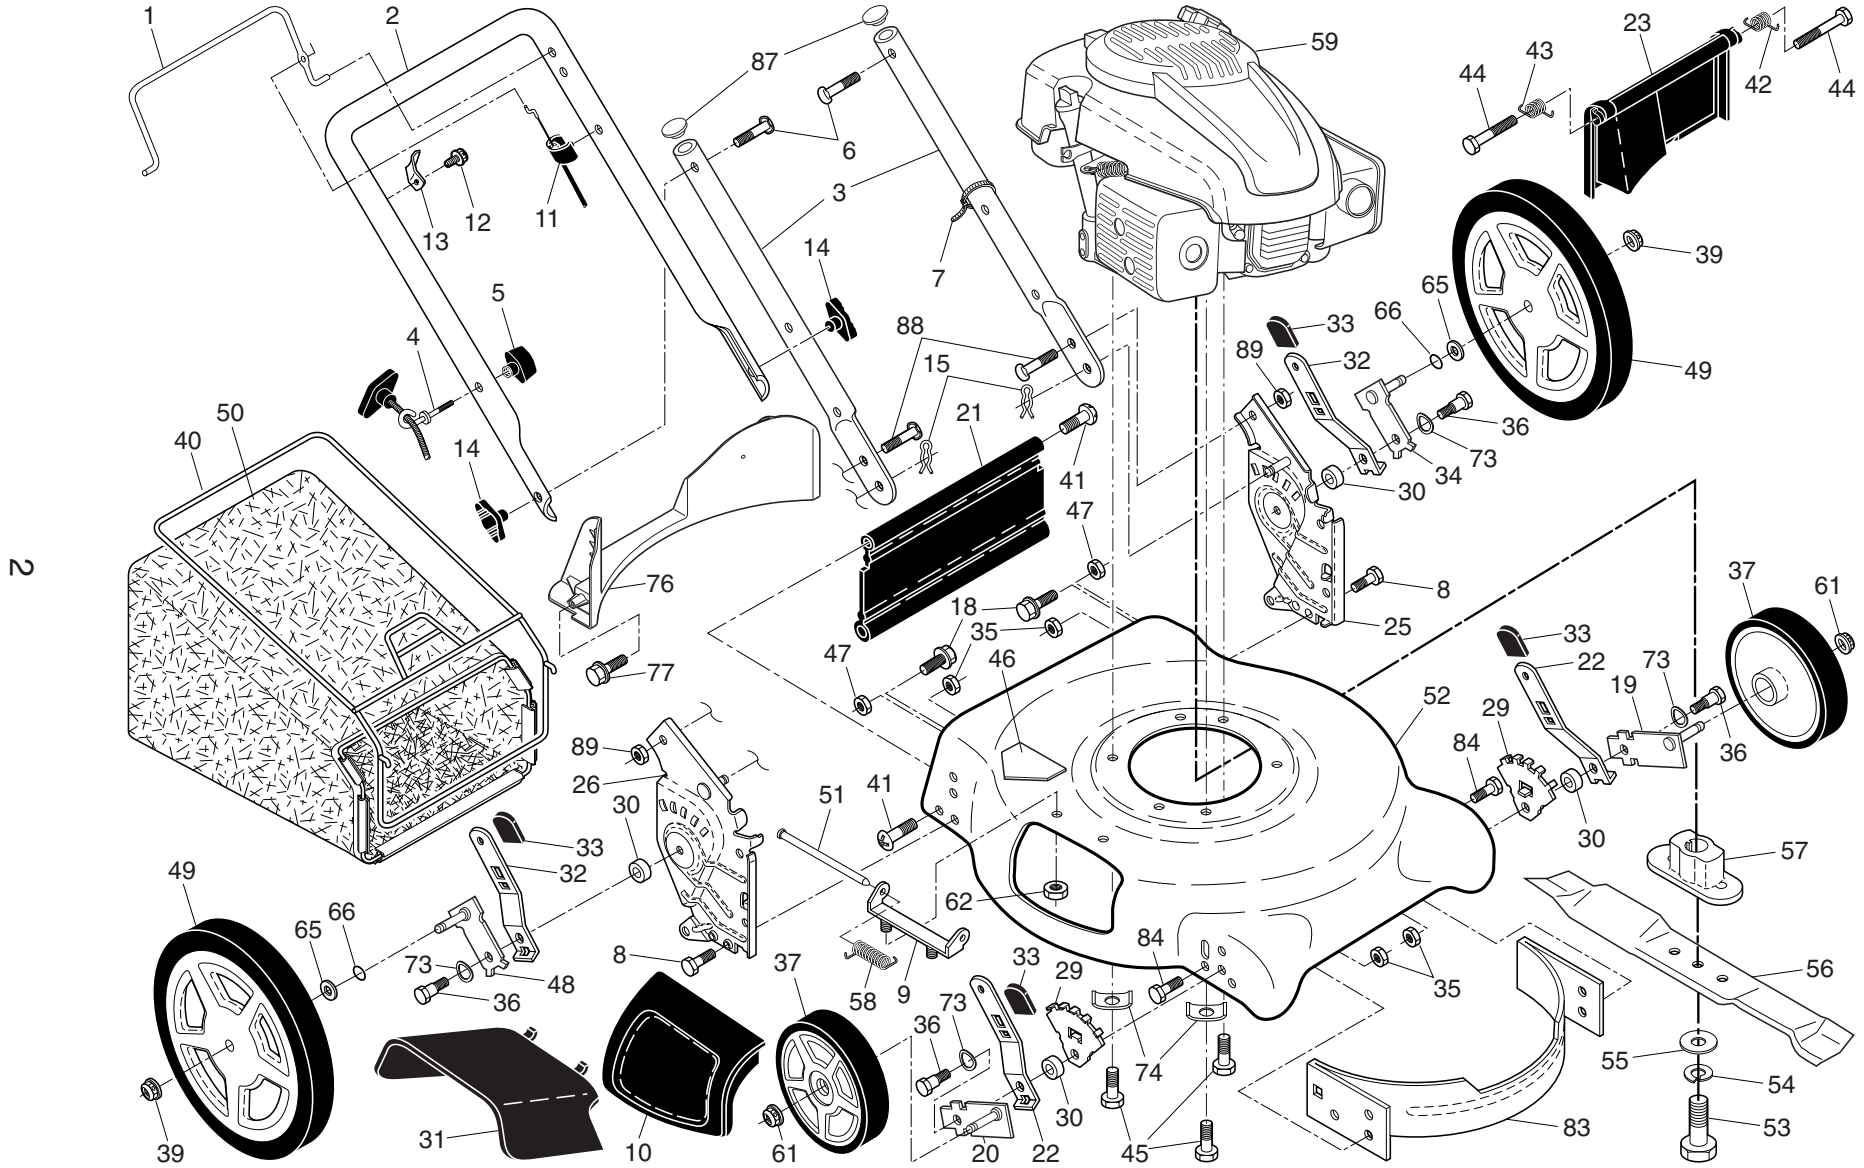

ILLUSTRATED PARTS LIST

BRAND: POULAN

ROTARY LAWN MOWER

MODEL NUMBER: 961380048

MFG. ID. NUMBER: 96138004800

POULAN ROTARY LAWN MOWER - - MODEL NUMBER 961380048 (MFG. ID. NO. 96138004800)

POULAN ROTARY LAWN MOWER - - MODEL NUMBER 961380048 (MFG. ID. NO. 96138004800)

NOTE: All component dimensions given in U.S. inches. 1 inch = 25.4 mm.

IMPORTANT: Use only Original Equipment Manufacturer (O.E.M.) replacement parts. Failure to do so could be hazardous, damage your lawn mower and void your warranty.