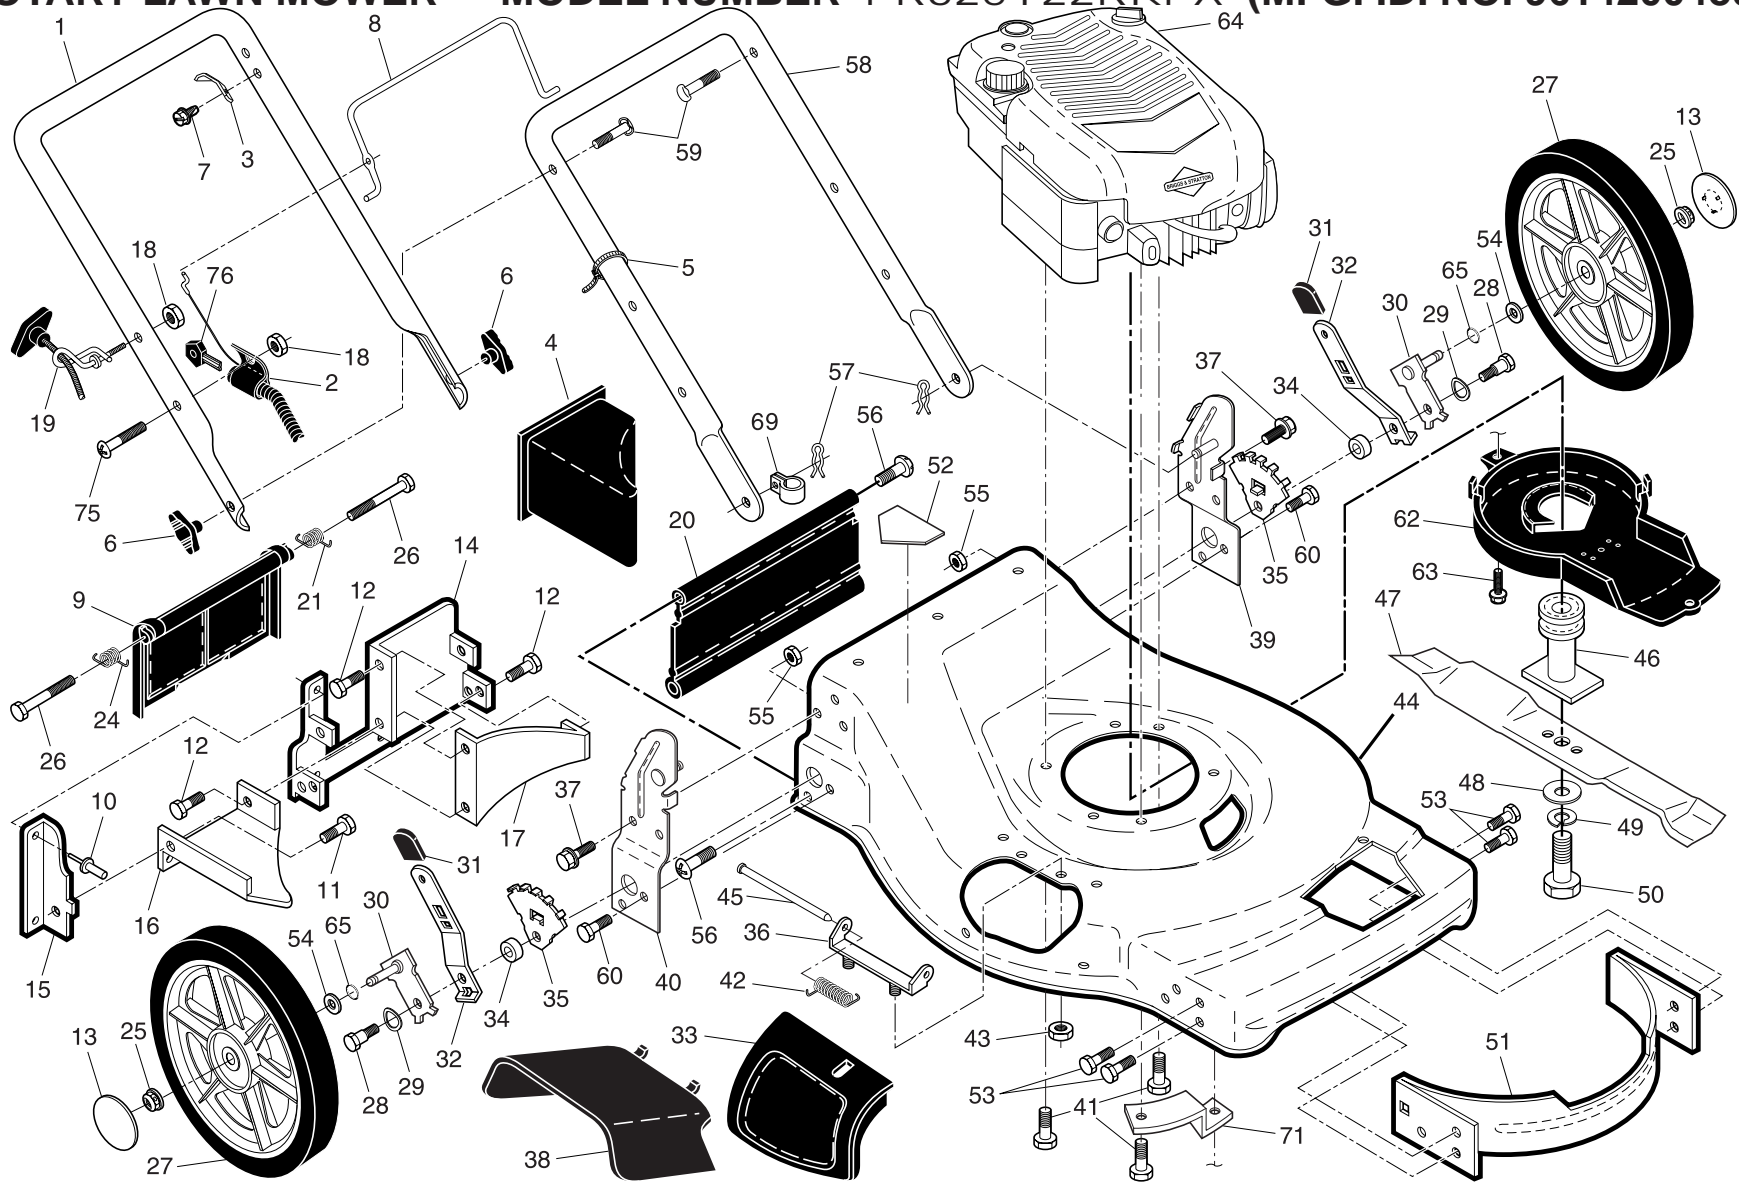

ROTARY LAWN MOWER -- MODEL NUMBER PR625Y22RKPX (MFG. ID. NO. 96142004800)

2

ROTARY LAWN MOWER - - MODEL NUMBER PR625Y22RKPX (MFG. ID. NO. 96142004800)

KEY NO.	PART NO.	DESCRIPTION	KEY NO.	PART NO.	DESCRIPTION	KEY NO.	PART NO.	DESCRIPTION
1	194200X479	Upper Handle	28	142748	Bolt, Shoulder 3/8-16 x 1	51	170031	Kit, Front Baffle
2	189686	Key Start Switch (Includes Key)	29	401630	Washer, Curved, Cylindrical			(Includes Key Number 53)
3	850733X004	Bracket, Upstop	30	401180X004	Axle Arm Assembly	52	404763	Danger Decal
4	166649	Mulcher Plug	31	701037X421	Selector Knob	53	17600406	Screw, Serrated, TT 1/4-20
5	66426	Wire Tie	32	401626X004	Selector Spring	54	88348	Washer, Flat
6	189713X428	Handle Knob	33	189917X428	Mulcher Door	55	751592	Nut, Hex 3/8-16
7	750634	Screw	34	401629	Spacer	56	88652	Hinge Screw 1/4-20 x 1-1/4
8	194199X421	Control Bar	35	700325X005	Wheel Adjusting Bracket	57	51793	Hairpin Cotter
9	401813X428	Rear Door Assembly	36	175735	Hinge Bracket Assembly	58	400512X479	Lower Handle
10	128415	Pop Rivet	37	150078	Screw, Sems, Thread Cutting 5/16-18 x 3/4	59	191574	Handle Bolt
11	150050	Screw, Self-Tapping #10-24 x 5/8	38	402574X428	Discharge Deflector	60	74760612	Bolt, Hex Head 3/8-16 x 3/4
12	54583	Screw, Hex Hex Head, Sems 1/4-20 x 1/2	39	195915X479	Handle Bracket Assembly, LH	62	405843	Debris Shield
13	407794X421	Hubcap	40	195914X479	Handle Bracket Assembly, RH	63	192325	Screw, Debris Shield
14	195622X479	Back Plate	41	150406	Screw, Hex Head, Threaded, Rolled 3/8-16 x 1-1/8	64	- - -	Engine, Briggs & Stratton, Model Number 122L05 (For engine service and replacement parts, call Briggs & Stratton at 1-800-233-3723)
15	410545X479	Side Baffle	42	193000	Spring, Torsion	65	197480	O-Ring
16	176655X479	Discharge Baffle	43	73800400	Nut, Hex, Nylock	69	197991	Clip, Cable
17	140661X479	Rear Baffle	44	417123	Kit, Mower Housing (Includes Key Numbers 14, 15 and 51)	71	188839X004	Mounting Bracket, Debris Shield
18	132004	Keps Locknut 1/4-20	45	175650	Rod, Hinge	75	186159	Screw
19	194788	Rope Guide	46	189179	Blade Adapter / Pulley	76	180331	Key
20	413160	Rear Skirt	47	406713	Blade, 22"	--	404764	Warning Decal (not shown)
21	405421	Spring, Rear Door, LH	48	851074	Washer, Hardened	--	193733	Operator's Manual, English
24	405423	Spring, Rear Door, RH	49	850263	Washer, Helical	--	193736	Operator's Manual, French
25	409149	Nut, Hex, Flanged	50	851084	Screw, Machine, Hex Head 3/8-24 x 1-3/8 Grade 8	--	417354	Repair Parts Manual
26	184193	Bolt, Rear Door						
27	408852X421	Wheel & Tire Assembly, Rear						

NOTE: All component dimensions given in U.S. inches. 1 inch = 25.4 mm.

IMPORTANT: Use only Original Equipment Manufacturer (O.E.M.) replacement parts. Failure to do so could be hazardous, damage your lawn mower and void your warranty.