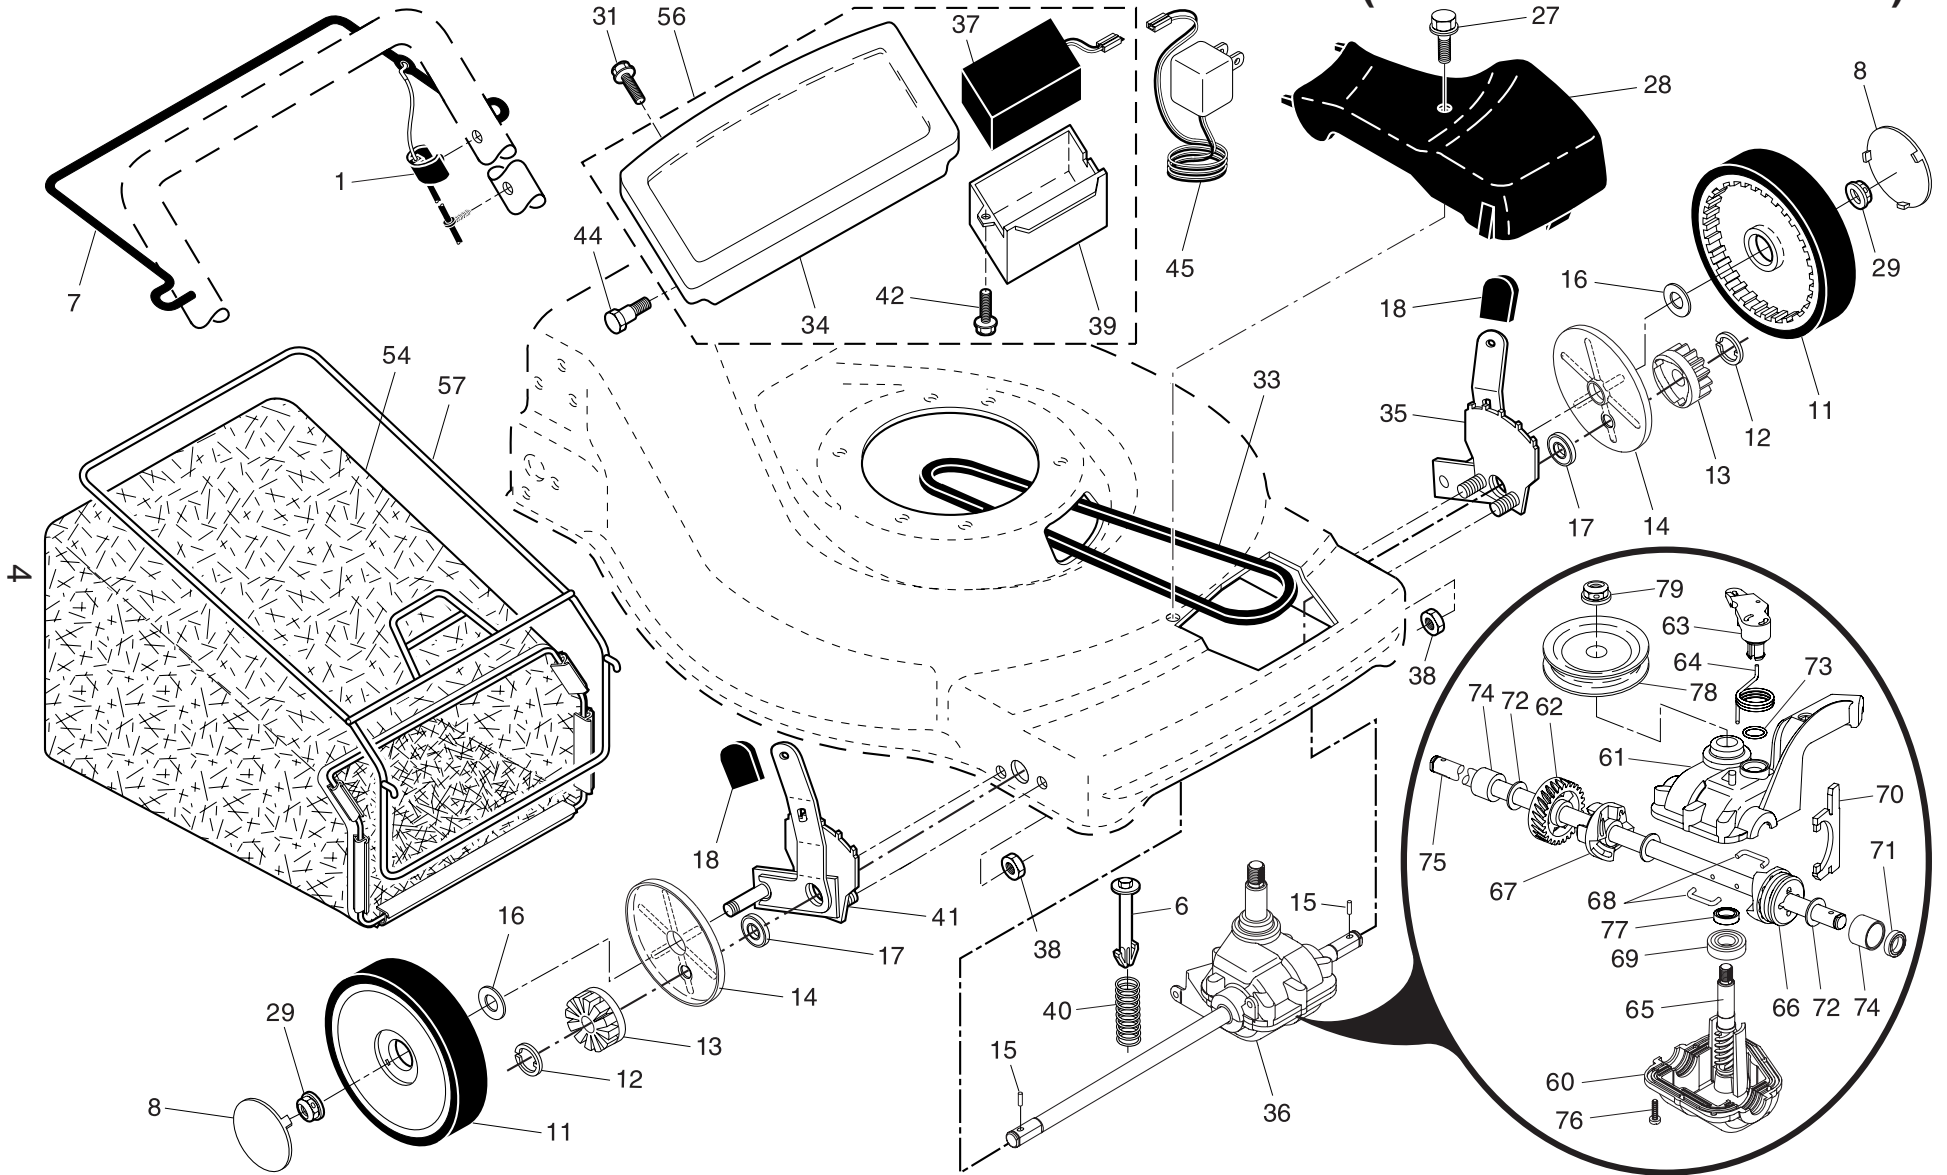

ROTARY LAWN MOWER -- MODEL NUMBER PR625Y22RKPX (MFG. ID. NO. 96142004800)

ROTARY LAWN MOWER - - MODEL NUMBER PR625Y22RKPX (MFG. ID. NO. 96142004800)

KEY NO.	PART NO.	DESCRIPTION	KEY NO.	PART NO.	DESCRIPTION
1	194653	Drive Control Assembly (Includes Cable)	44	175551	Screw, Trimplate
6	150495	Retainer, Spring	45	190097	Charger, Battery
7	194185X421	Bar, Drive Control	54	411062	Grassbag Assembly
8	407793X421	Hubcap	56	191252	Trimplate / Battery / Battery Box Assembly
11	180775	Wheel & Tire Assembly, Front	57	411952	Frame, Grassbag
12	12000058	E-Ring	60	183497	Case, Lower
13	403849	Pinion	61	183498	Case, Upper
14	189403	Dust Cover	62	183499	Gear, 27 Teeth
15	404845	Pawl, Drive	63	183500	Lever, Clutch
16	67725	Washer, Flat 3/8	64	183501	Spring, Return
17	191039	Bearing, Wheel Adjuster	65	416988	Shaft, Input
18	701037X421	Selector Knob	66	183503	Dog, Movable
27	175262	Pan Head Tapping Screw #10-24 x 2-3/4	67	183504	Dog, Fixed
28	401271X428	Drive Cover	68	183505	Wire, Formed
29	409149	Locknut, Hex	69	183506	Bearing, Ball
31	141841	Screw, Trimplate	70	183507	Fork, Shift
33	146527	V-Belt	71	183508	Seal, Output Shaft
34	411190	Trimplate	72	183509	Washer
35	408862	Kit, Wheel Adjuster, LH (Includes Knob and Bearing)	73	183510	Seal, Case
36	415226	* Gear Case Assembly, Complete	74	183511	Bushing
37	189589	Battery	75	196561	Shaft, Output
38	73800400	Locknut 1/4-20	76	183513	Screw
39	186237	Battery Box	77	183514	Seal, Input Shaft
40	137090	Spring	78	416987	Pulley, Drive
41	408861	Kit, Wheel Adjuster, RH (Includes Knob and Bearing)	79	416986	Locknut, Hex
42	17411308	Screw, Battery Box			

* **NOTE:** We advise Total Multis EP00 semi-liquid grease or a comparable grade (quantity 1.15 oz)

NOTE: All component dimensions given in U.S. inches. 1 inch = 25.4 mm.

IMPORTANT: Use only Original Equipment Manufacturer (O.E.M.) replacement parts. Failure to do so could be hazardous, damage your lawn mower and void your warranty.