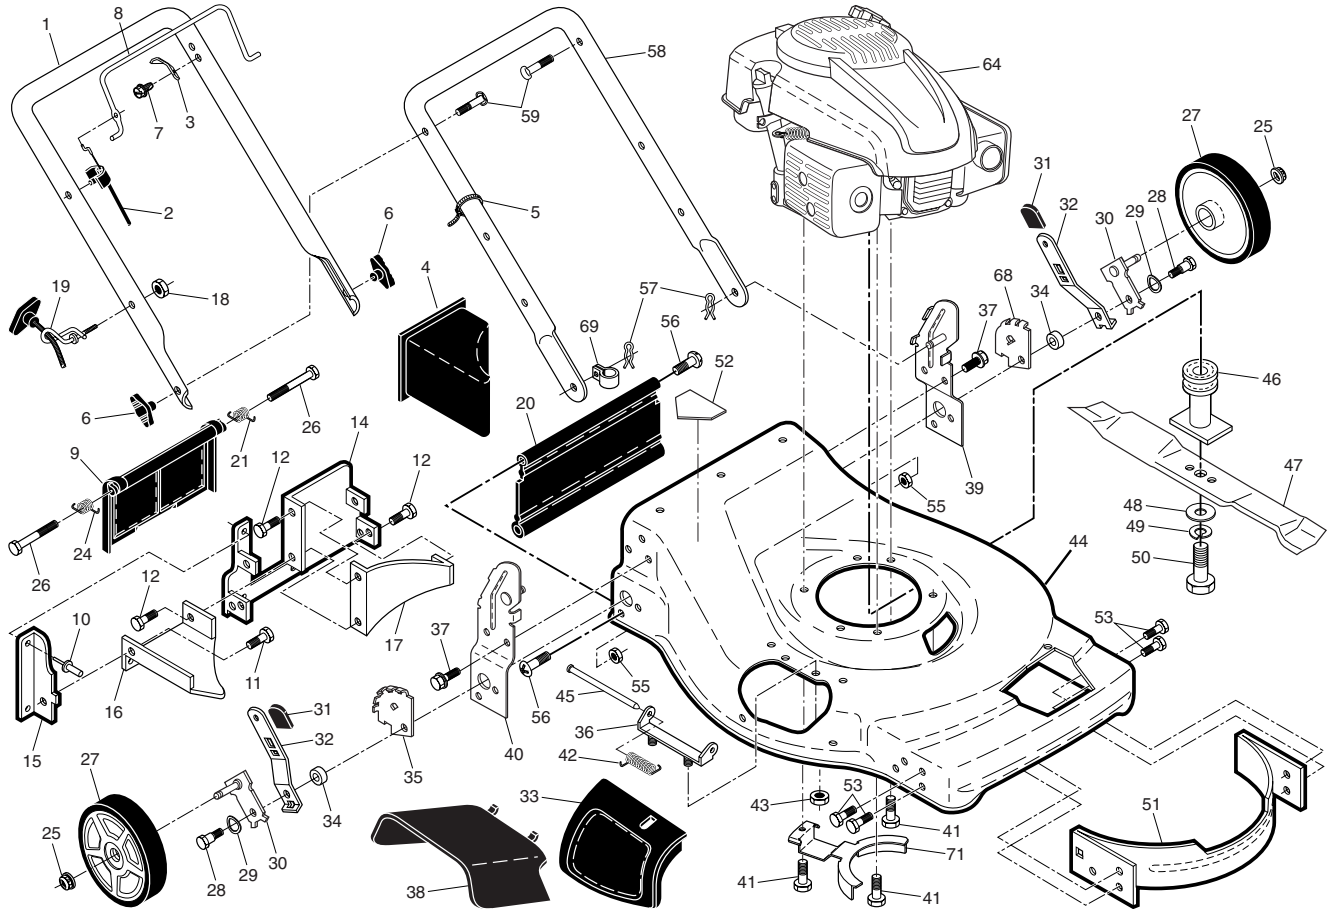

YARD PRO ROTARY LAWN MOWER - - MODEL NUMBER 96142008500

YARD PRO ROTARY LAWN MOWER - - MODEL NUMBER 96142008500

KEY NO.	PART NO.	DESCRIPTION	KEY NO.	PART NO.	DESCRIPTION	KEY NO.	PART NO.	DESCRIPTION
1	427619X479	Upper Handle	27	400247X460	Wheel & Tire Assembly, Rear	49	850263	Washer, Helical
2	183281	Engine Zone Control Cable	28	174719	Bolt, Shoulder 3/8-16 x 1	50	851084	Screw, Machine, Hex Head
3	850733X004	Bracket, Upstop	29	401630	Washer, Belleville			3/8-24 x 1-3/8 Grade 8
4	166649	Mulcher Plug	30	401179X004	Axle Arm Assembly	51	170031	Kit, Front Baffle
5	66426	Wire Tie	31	701037	Selector Knob			(Includes Key Number 53)
6	189713X428	Handle Knob	32	401621X004	Selector Spring	52	404763	Danger Decal
7	750634	Screw	33	189917X428	Mulcher Door	53	17600406	Screw, Serrated,
8	427414X428	Control Bar	34	401629	Spacer			Type TT 1/4-20
9	401813X428	Rear Door Assembly	35	407492X005	Wheel Adjusting Bracket, RH	55	73930600	Nut, Hex 3/8-16
10	128415	Pop Rivet	36	175735	Hinge Bracket Assembly	56	88652	Hinge Screw 1/4-20 x 1-1/4
11	150050	Screw, Self-Tapping	37	428867	Screw, Sems, Thread Cutting	57	51793	Hairpin Cotter
		#10-24 x 5/8			5/16-18 x 3/4	58	151590X479	Lower Handle
3	12	17060410	38	402574X428	Discharge Deflector	59	191574	Handle Bolt
		Screw, Hex Hex Head,	39	195916X479	Handle Bracket Assembly, LH	64	- - -	Engine, Kohler, Model
		Sems 1/4-20 x 1/2	40	195917X479	Handle Bracket Assembly, RH			Number PHXT173-0031-EA
14	195622X479	Back Plate	41	150406	Screw, Hex Head, Threaded,			(For engine service and
15	410545X479	Side Baffle			Rolled 3/8-16 x 1-1/8			replacement parts, call Kohler
16	176655X479	Discharge Baffle	42	193000	Spring, Torsion			at 1-800-544-2444)
17	140661X479	Rear Baffle	43	73800400	Nut, Hex, Nylock	68	407493X005	Wheel Adjusting Bracket, LH
18	132004	Keps Locknut 1/4-20	44	433548	Kit, Mower Housing (Includes	69	197991	Clip, Cable
19	194788	Rope Guide			Key Numbers 14, 15 and 51)	71	422044X004	Belt Keeper
20	413160	Rear Skirt	45	175650	Rod, Hinge	- -	404764	Warning Decal (not shown)
21	405421	Spring, Rear Door, LH	46	421176	Blade Adapter / Pulley	- -	193733	Operator's Manual, English
24	405423	Spring, Rear Door, RH	47	406713	Blade, 22"	- -	193743	Operator's Manual, Spanish
25	409148	Nut, Hex, Flanged	48	851074	Washer, Hardened	- -	432272	Repair Parts Manual
26	184193	Bolt, Rear Door						

NOTE: All component dimensions given in U.S. inches. 1 inch = 25.4 mm.

IMPORTANT: Use only Original Equipment Manufacturer (O.E.M.) replacement parts. Failure to do so could be hazardous, damage your lawn mower and void your warranty.