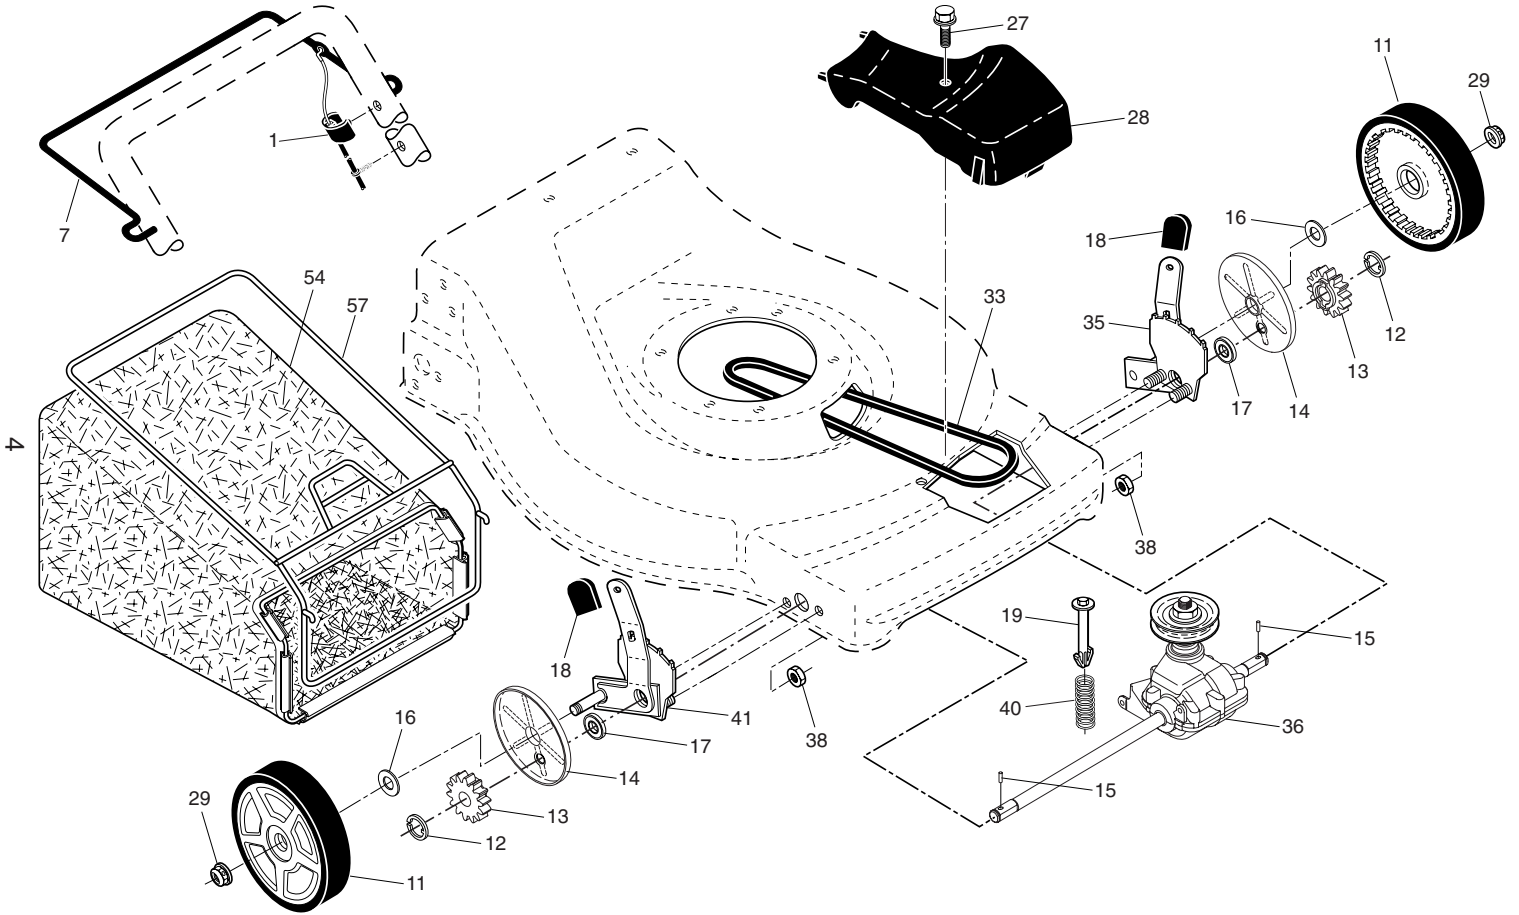

YARD PRO ROTARY LAWN MOWER - - MODEL NUMBER 96142008500

YARD PRO ROTARY LAWN MOWER - - MODEL NUMBER 96142008500

KEY NO.	PART NO.	DESCRIPTION	KEY NO.	PART NO.	DESCRIPTION
1	194653	Drive Control Assembly (Includes Cable)	28	401271X428	Drive Cover
2	191039	Bearing, Wheel Adjuster	29	409148	Locknut, Hex
7	194185X428	Bar, Drive Control	33	146527	V-Belt
11	193912X460	Wheel & Tire Assembly, Front	35	424201	Kit, Wheel Adjuster, LH (Includes Knob and Bearing)
12	12000058	E-Ring	36	415226	Gear Case Assembly, Complete
13	403849	Pinion	38	73800400	Locknut 1/4-20
14	189403	Dust Cover	40	137090	Spring
15	403845	Pawl, Drive	41	424200	Kit, Wheel Adjuster, RH (Includes Knob and Bearing)
16	67725	Washer, Flat 3/8	54	432277	Grassbag Assembly
18	701037	Selector Knob	57	411952	Frame, Grassbag
19	150495	Retainer, Spring			
27	175262	Pan Head Tapping Screw #10-24 x 2-3/4			

NOTE: All component dimensions given in U.S. inches. 1 inch = 25.4 mm.

IMPORTANT: Use only Original Equipment Manufacturer (O.E.M.) replacement parts. Failure to do so could be hazardous, damage your lawn mower and void your warranty.