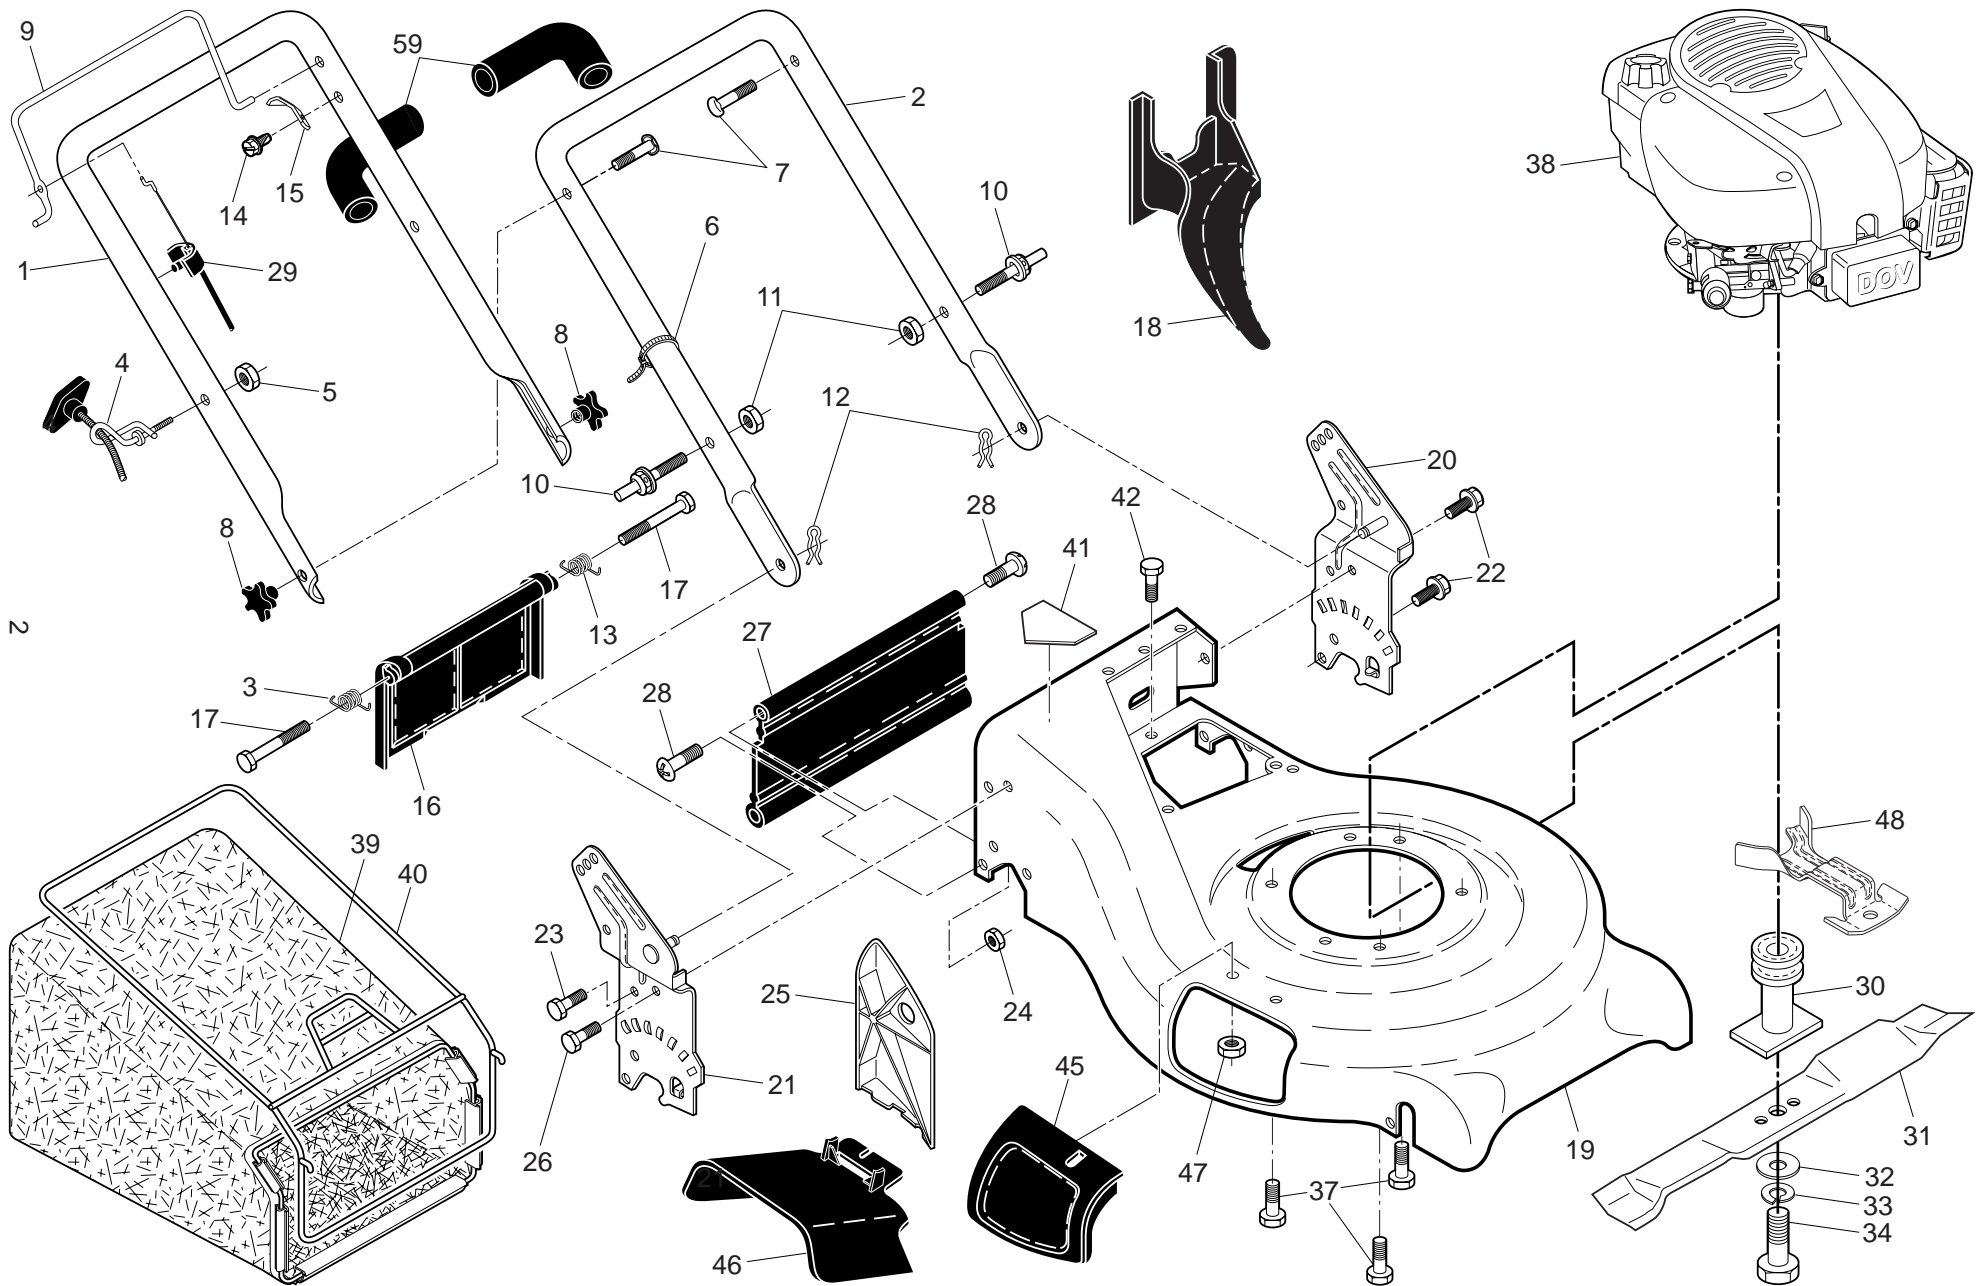

ROTARY LAWN MOWER - - MODEL NUMBER 961430081 (MFG. ID. NO. 96143008100)

ROTARY LAWN MOWER - - MODEL NUMBER 961430081 (MFG. ID. NO. 96143008100)

KEY NO.	PART NO.	DESCRIPTION	KEY NO.	PART NO.	DESCRIPTION
1	532 42 76-59	Handle, Upper (Includes Foam Grip)	25	532 16 13-33	Baffle, Side
2	532 19 72-02	Handle, Lower	26	532 16 34-09	Screw 12 x 5/8
3	532 40 54-16	Spring, Rear Door, RH	27	532 40 84-42	Skirt, Rear
4	532 19 47-88	Guide, Rope, Side	28	532 08 86-52	Screw, Hinge 1/4-20 x 1.25
5	532 13 20-04	Nut, Hex Lockwasher Insert 1/4-20	29	532 16 15-86	Engine Zone Control Cable
6	532 06 64-26	Wire, Tie	30	532 18 91-79	Blade Adapter / Pulley
7	532 19 15-74	Bolt, Handle 5/16-18 x 1.75	31	532 40 67-12	Blade, 21"
8	532 18 23-98	Knob, Handle	32	532 85 10-74	Washer, Hardened
9	532 42 79-70	Bail, Flat, Auto-Walk, Orange	33	532 85 02-63	Lockwasher, Helical Spring 3/8
10	532 18 88-21	Bolt, Carriage	34	532 85 10-84	Screw, Hex Head 3/8-24 x 1.38
11	532 75 11-53	Nut, Hex, Centerlock 5/16-18 UNC	37	532 15 04-06	Bolt, Engine
12	532 05 17-93	Cotter, Hairpin	38	- - -	Engine, Briggs & Stratton, Model Number 100602-2144-B8 (For engine service and replacement parts, call Briggs & Stratton at 1-800-233-3723)
13	532 40 54-15	Spring, Rear Door, LH			
14	532 75 06-34	Screw			
15	532 12 51-62	Bracket, Upstop	39	532 40 97-26	Grassbag
16	532 40 88-88	Rear Door Assembly	40	532 41 19-51	Frame, Grassbag
17	532 18 41-93	Bolt, Rear Door	41	532 40 47-63	Danger Decal
18	532 19 81-70	Plug, Mulcher	42	817 06 04-10	Screw
19	532 40 75-35	Kit, Housing	45	532 19 05-10	Mulcher Door Assembly
20	532 41 82-39	Handle Bracket Assembly, LH	46	532 19 05-12	Deflector, Discharge
21	532 41 82-51	Handle Bracket Assembly, RH	47	532 08 83-49	Nut, Hex
22	532 42 88-67	Screw, Hex Washer Head	48	532 42 90-01	Belt Keeper
23	532 16 31-83	Bolt, Hex Head 5/16-18 x 5/8	59	532 18 27-48	Grip, Handle, Foam
24	873 80 05-00	Nut, Hex, with Lock Washer Insert 5/16-18	--	532 44 28-64	Operator's Manual, English / French

3

NOTE: All component dimensions given in U.S. inches. 1 inch = 25.4 mm. **IMPORTANT:** Use only Original Equipment Manufacturer (O.E.M.) replacement parts. Failure to do so could be hazardous, damage your lawn mower and void your warranty.