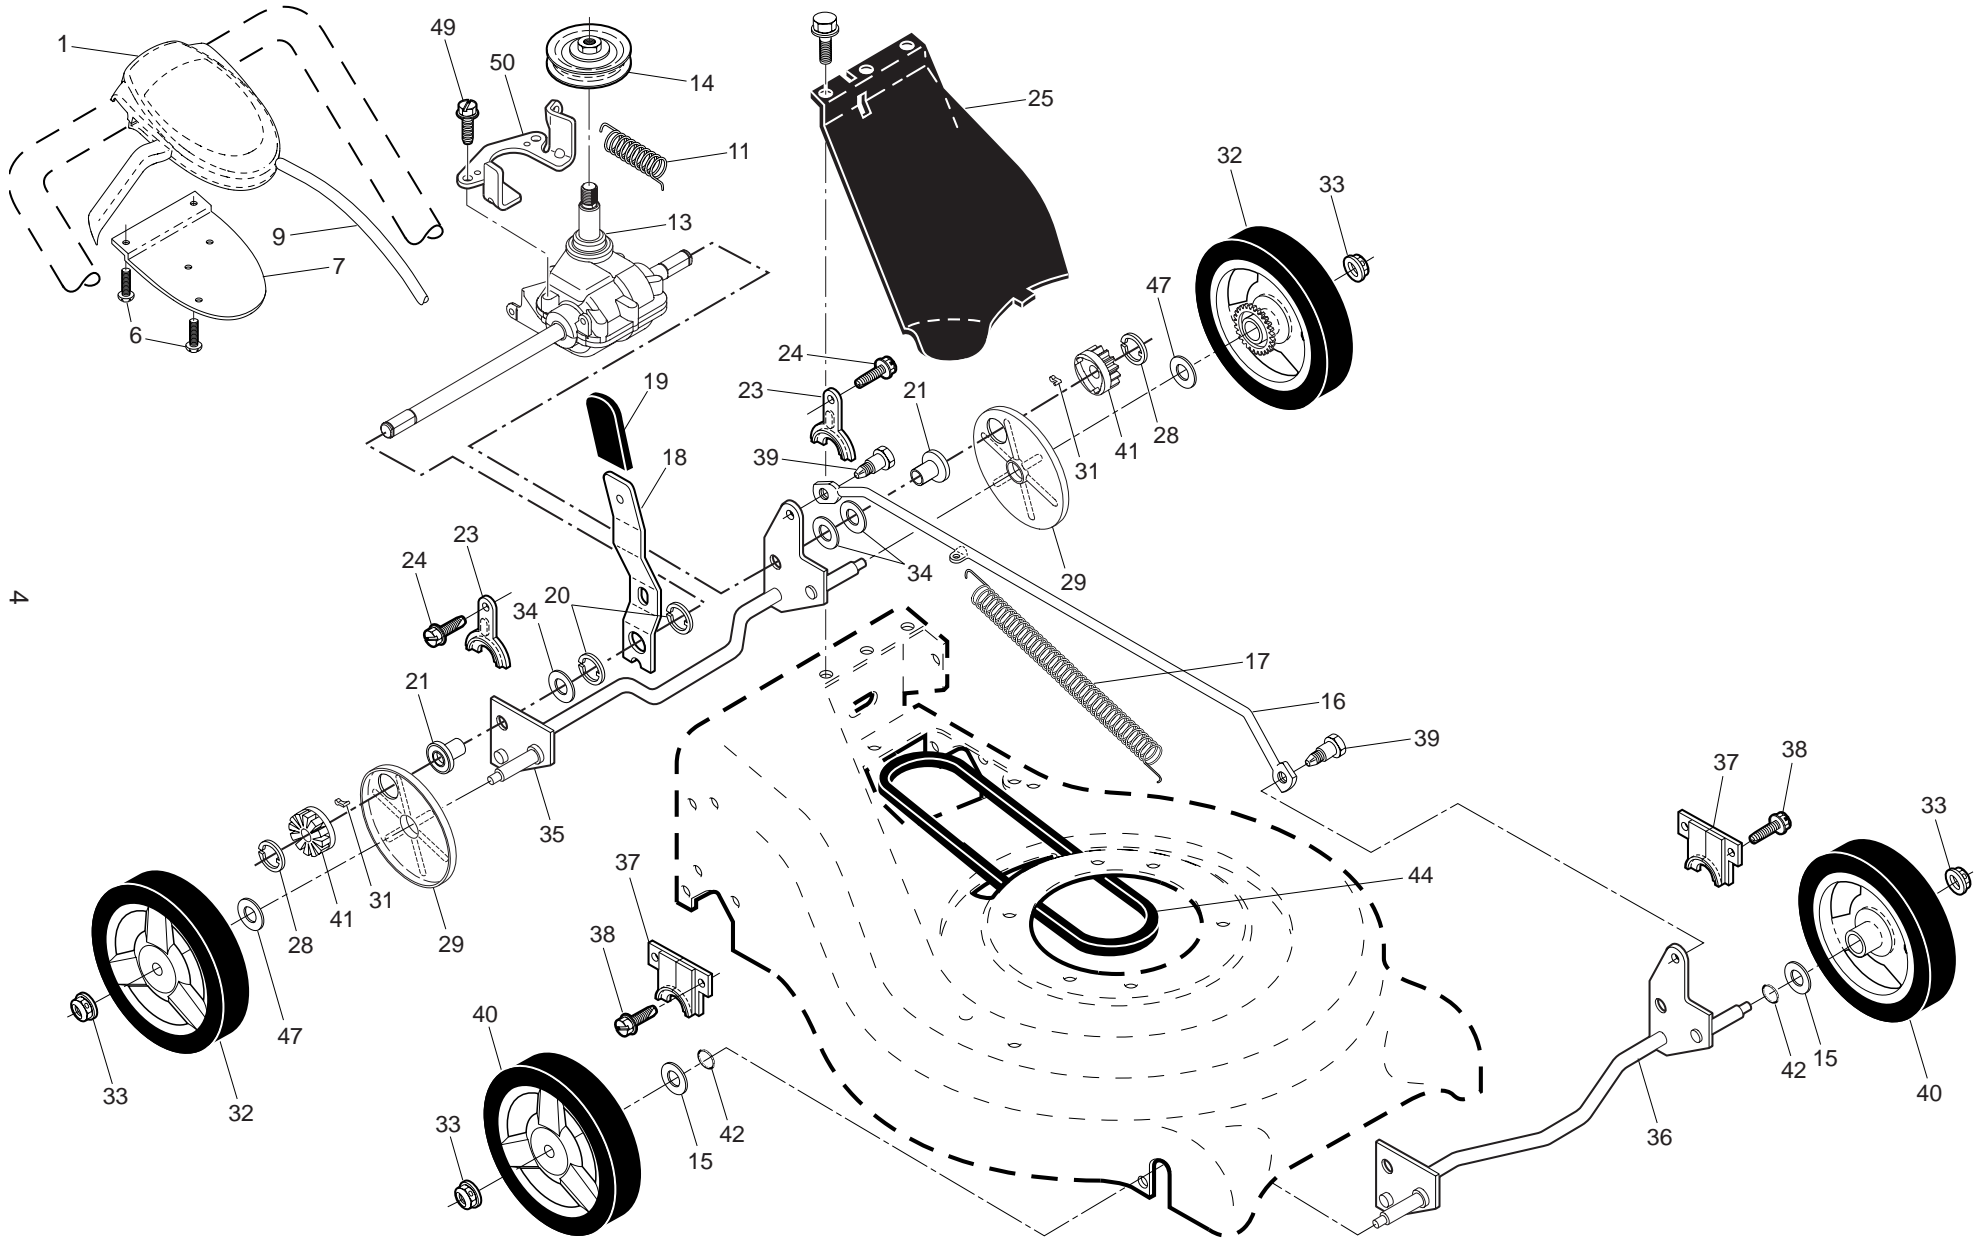

ROTARY LAWN MOWER - - MODEL NUMBER 961430081 (MFG. ID. NO. 96143008100)

ROTARY LAWN MOWER - - MODEL NUMBER 961430081 (MFG. ID. NO. 96143008100)

KEY NO.	PART NO.	DESCRIPTION	KEY NO.	PART NO.	DESCRIPTION
1	532 42 55-81	Drive Control Assembly (Includes Cable)	28	812 00 00-58	E-Ring 7/16
6	532 18 16-98	Screw, Phillips Head #10 x 5/8	29	532 18 94-03	Cover, Dust, Wheel
7	532 40 07-23	Mounting Bracket, Drive Control	31	532 40 48-45	Pawl
9	532 40 62-58	Cable, Drive Control	32	532 41 31-05	Wheel & Tire Assembly, Rear
11	532 40 65-58	Spring, Return	33	532 40 91-48	Nut, Hex, Flangelock 3/8-16
13	532 41 92-13	Gear Case Assembly, Complete	34	532 85 12-26	Washer
14	532 19 34-43	Pulley, Drive	35	532 41 09-22	Shaft Assembly, Rear
15	532 08 83-48	Washer, Flat	36	532 41 09-33	Shaft Assembly, Front
16	532 40 71-47	Rod, Connecting	37	532 16 14-63	Retainer, Front Shaft
17	532 40 96-16	Spring, Extension	38	532 16 34-09	Screw #12 x 5/8
18	532 41 88-66	Spring Selector	39	532 40 70-59	Bolt, Shoulder, Semi-Gimlet Point
19	532 19 00-69	Knob, Selector Spring	40	532 41 08-31	Wheel & Tire Assembly, Front 8 x 1-3/4
20	812 00 00-22	E-Ring	41	532 40 48-35	Pinion
21	532 40 48-38	Bearing Assembly	42	532 19 74-80	O-Ring
23	532 16 45-55	Retainer, Drive Assembly, Stamped	44	532 40 65-80	V-Belt
24	817 06 04-10	Screw, Tapping, Hex Head 1/4-20 x 5/8	47	532 06 77-25	Washer 1/2 x 1-1/2 x .134
25	532 43 26-72	Drive Cover Assembly (Includes Mounting Screw and Pushnut)	49	532 16 34-09	Screw #12 x 5/8
			50	532 41 31-04	Belt Keeper

NOTE: All component dimensions given in U.S. inches. 1 inch = 25.4 mm. **IMPORTANT:** Use only Original Equipment Manufacturer (O.E.M.) replacement parts. Failure to do so could be hazardous, damage your lawn mower and void your warranty.