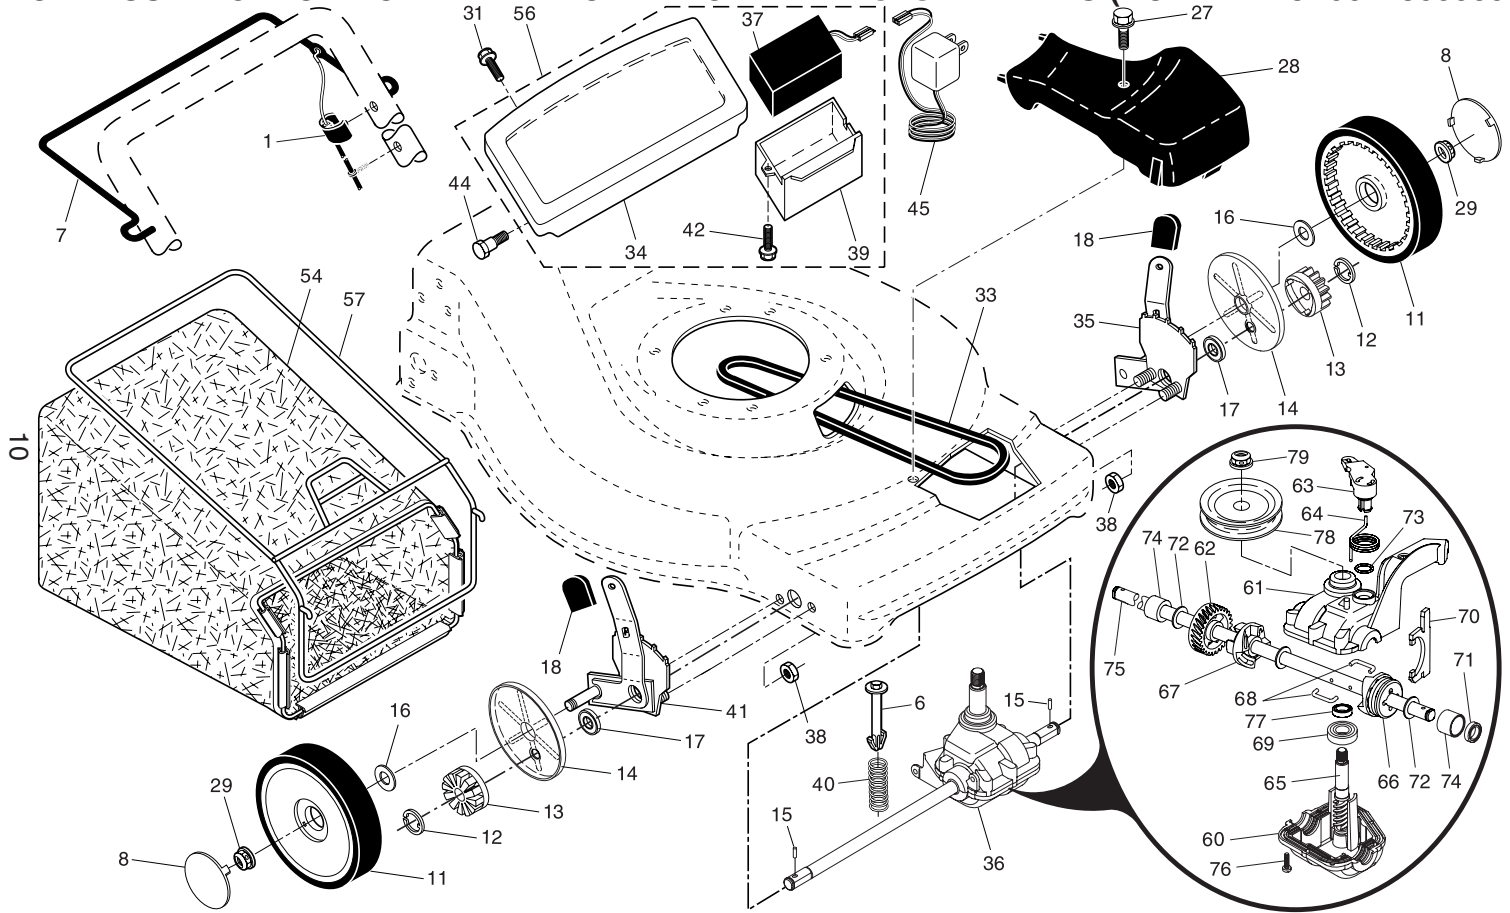

TONDEUSE À GAZON ROTATIVE -- NO. DE MODÈLE PR625Y22RKPC (NO. DE MFG. 9614800600)

ROTARY LAWN MOWER -- MODEL NUMBER PR625Y22RKPC (MFG. ID. NO. 9614800600)

KEY NO.	PART NO.	DESCRIPTION	KEY NO.	PART NO.	DESCRIPTION	KEY NO.	PART NO.	DESCRIPTION
1	194200X479	Upper Handle	28	142748	Bolt, Shoulder 3/8-16 x 1	51	170031	Kit, Front Baffle (Includes Key Number 53)
2	189686	Key Start Switch (Includes Key)	29	401630	Washer, Curved, Cylindrical	52	404763	Danger Decal
3	850733X004	Bracket, Upstop	30	401180X004	Axle Arm Assembly	53	17600406	Screw, Serrated, TT 1/4-20
4	166649	Mulcher Plug	31	701037X421	Selector Knob	54	88348	Washer, Flat
5	66426	Wire Tie	32	401626X004	Selector Spring	55	751592	Nut, Hex 3/8-16
6	189713X428	Handle Knob	33	189917X428	Mulcher Door	56	88652	Hinge Screw 1/4-20 x 1-1/4
7	750634	Screw	34	401629	Spacer	57	51793	Hairpin Cotter
8	194199X421	Control Bar	35	700325X005	Wheel Adjusting Bracket	58	400512X479	Lower Handle
9	401813X428	Rear Door Assembly	36	175735	Hinge Bracket Assembly	59	191574	Handle Bolt
10	128415	Pop Rivet	37	150078	Screw, Sems, Thread Cutting 5/16-18 x 3/4	60	74760612	Bolt, Hex Head 3/8-16 x 3/4
11	150050	Screw, Self-Tapping #10-24 x 5/8	38	402574X428	Discharge Deflector	62	405843	Debris Shield
12	54583	Screw, Hex Hex Head, Sems 1/4-20 x 1/2	39	195915X479	Handle Bracket Assembly, LH	63	192325	Screw, Debris Shield
13	407794X421	Hubcap	40	195914X479	Handle Bracket Assembly, RH	64	- - -	Engine, Briggs & Stratton, Model Number 122T05 (For engine service and replacement parts, call Briggs & Stratton at 1-800-233-3723)
14	195622X479	Back Plate	41	150406	Screw, Hex Head, Threaded, Rolled 3/8-16 x 1-1/8	65	197480	O-Ring
15	410545X479	Side Baffle	42	193000	Spring, Torsion	69	197991	Clip, Cable
16	176655X479	Discharge Baffle	43	73800400	Nut, Hex, Nylock	71	188839X004	Mounting Bracket, Debris Shield
17	140661X479	Rear Baffle	44	417123	Kit, Mower Housing (Includes Key Numbers 14, 15 and 51)	75	186159	Screw
18	132004	Keys Locknut 1/4-20	45	175650	Rod, Hinge	76	180331	Key
19	194788	Rope Guide	46	189179	Blade Adapter / Pulley	- -	404764	Warning Decal (not shown)
20	413160	Rear Skirt	47	406713	Blade, 22"	- -	193733	Operator's Manual, English
21	405421	Spring, Rear Door, LH	48	851074	Washer, Hardened	- -	193736	Operator's Manual, French
24	405423	Spring, Rear Door, RH	49	850263	Washer, Helical	- -	417759	Repair Parts Manual
25	409149	Nut, Hex, Flanged	50	851084	Screw, Machine, Hex Head 3/8-24 x 1-3/8 Grade 8			
26	184193	Bolt, Rear Door						
27	408852X421	Wheel & Tire Assembly, Rear						

NOTE: All component dimensions given in U.S. inches. 1 inch = 25.4 mm.

IMPORTANT: Use only Original Equipment Manufacturer (O.E.M.) replacement parts. Failure to do so could be hazardous, damage your lawn mower and void your warranty.