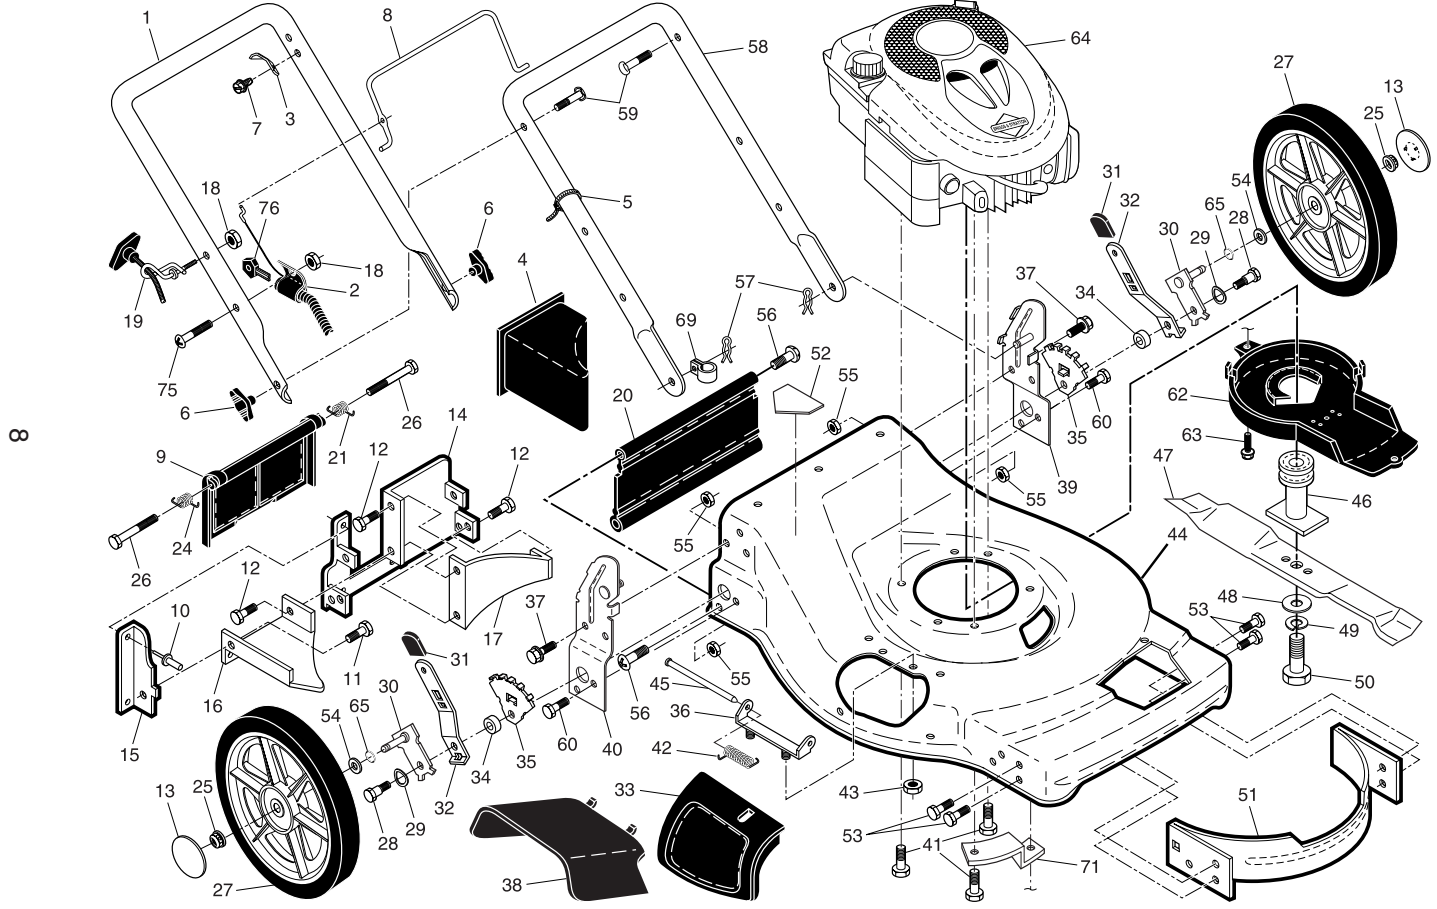

TONDEUSE À GAZON ROTATIVE - - NO. DE MODÈLE PR625Y22RKPC (NO. DE MFG. 9614800600)

ROTARY LAWN MOWER - - MODEL NUMBER PR625Y22RKPC (MFG. ID. NO. 9614800600)

KEY NO.	PART NO.	DESCRIPTION	KEY NO.	PART NO.	DESCRIPTION
1	194653	Drive Control Assembly (Includes Cable)	44	175551	Screw, Trimplate
6	150495	Retainer, Spring	45	190097	Charger, Battery
7	194185X421	Bar, Drive Control	54	411062	Grassbag Assembly
8	407793X421	Hubcap	56	191252	Trimplate / Battery / Battery Box Assembly
11	180775	Wheel & Tire Assembly, Front	57	411952	Frame, Grassbag
12	12000058	E-Ring	60	183497	Case, Lower
13	403849	Pinion	61	183498	Case, Upper
14	189403	Dust Cover	62	183499	Gear, 27 Teeth
15	404845	Pawl, Drive	63	183500	Lever, Clutch
16	67725	Washer, Flat 3/8	64	183501	Spring, Return
17	191039	Bearing, Wheel Adjuster	65	416988	Shaft, Input
18	701037X421	Selector Knob	66	183503	Dog, Movable
27	175262	Pan Head Tapping Screw #10-24 x 2-3/4	67	183504	Dog, Fixed
28	401271X428	Drive Cover	68	183505	Wire, Formed
29	409149	Locknut, Hex	69	183506	Bearing, Ball
31	141841	Screw, Trimplate	70	183507	Fork, Shift
33	146527	V-Belt	71	183508	Seal, Output Shaft
34	411190	Trimplate	72	183509	Washer
35	408862	Kit, Wheel Adjuster, LH (Includes Knob and Bearing)	73	183510	Seal, Case
36	415226	* Gear Case Assembly, Complete	74	183511	Bushing
37	189589	Battery	75	196561	Shaft, Output
38	73800400	Locknut 1/4-20	76	183513	Screw
39	186237	Battery Box	77	183514	Seal, Input Shaft
40	137090	Spring	78	416987	Pulley, Drive
41	408861	Kit, Wheel Adjuster, RH (Includes Knob and Bearing)	79	416986	Locknut, Hex
42	17411308	Screw, Battery Box			

* NOTE: We advise Total Multis EP00 semi-liquid grease or a comparable grade (quantity 1.15 oz)

NOTE: All component dimensions given in U.S. inches. 1 inch = 25.4 mm.

IMPORTANT: Use only Original Equipment Manufacturer (O.E.M.) replacement parts. Failure to do so could be hazardous, damage your lawn mower and void your warranty.