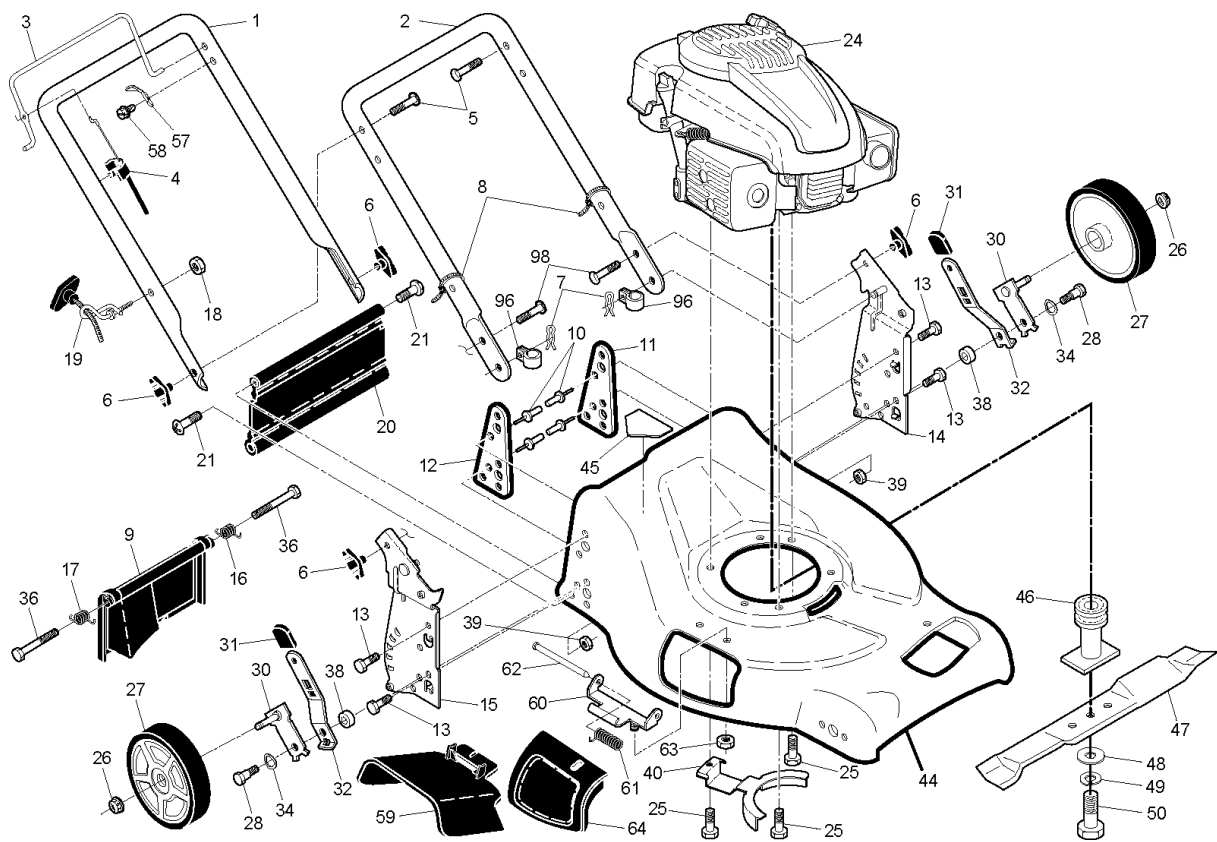

# SPARE PARTS LIST

LAWN MOWERS: CONSUMER  
WALK-BEHINDS

961480024, 96148002400, 2011-01

## DRIVE

961480024, 96148002400, 2011-01

Ref	Part No	Description	Remark	QTY	KIT
1	532 40 78-16	CONTROL		1	
4	532 19 96-87	SCREW		1	
6	532 43 52-81	BAIL		1	
11	532 19 79-86	WHEEL & TIRE ASSEMBLY		1	
12	812 00 00-58	E-CLIP		1	
13	532 40 38-49	PINION		1	
14	532 18 94-03	DUST COVER		1	
15	532 40 48-45	PAWL, DRIVE		1	
16	532 06 77-25	WASHER		1	
17	532 42 18-36	BEARING		1	
18	532 43 63-48	KNOB		1	
27	532 17 52-62	PAN HEAD TAPPING SCREW		1	
28	532 43 71-65	DRIVE COVER		1	
29	532 19 41-49	BELT.DRIVE.FG		1	
33	532 40 91-48	NUT		1	
35	532 43 84-85	ADJUSTER	LH	1	"17,18"
36	532 40 48-33	GEARCASE ASSEMBLY, COMPLETE		1	
38	873 80 04-00	NUT		1	
40	532 40 65-58	SPRING		1	
41	532 43 84-86	ADJUSTER	RH	1	"17,18"
54	532 41 10-63	GBAG.37510416S.BLK.PPR*SUBS/2*		1	
57	532 41 19-50	FRAME		1	
7	532 19 17-30	NUT		1	
25	532 41 16-63	GUIDE COURROIE		1	
26	532 16 34-09	SCREW		1	
32	532 19 40-18	PULLEY		1	