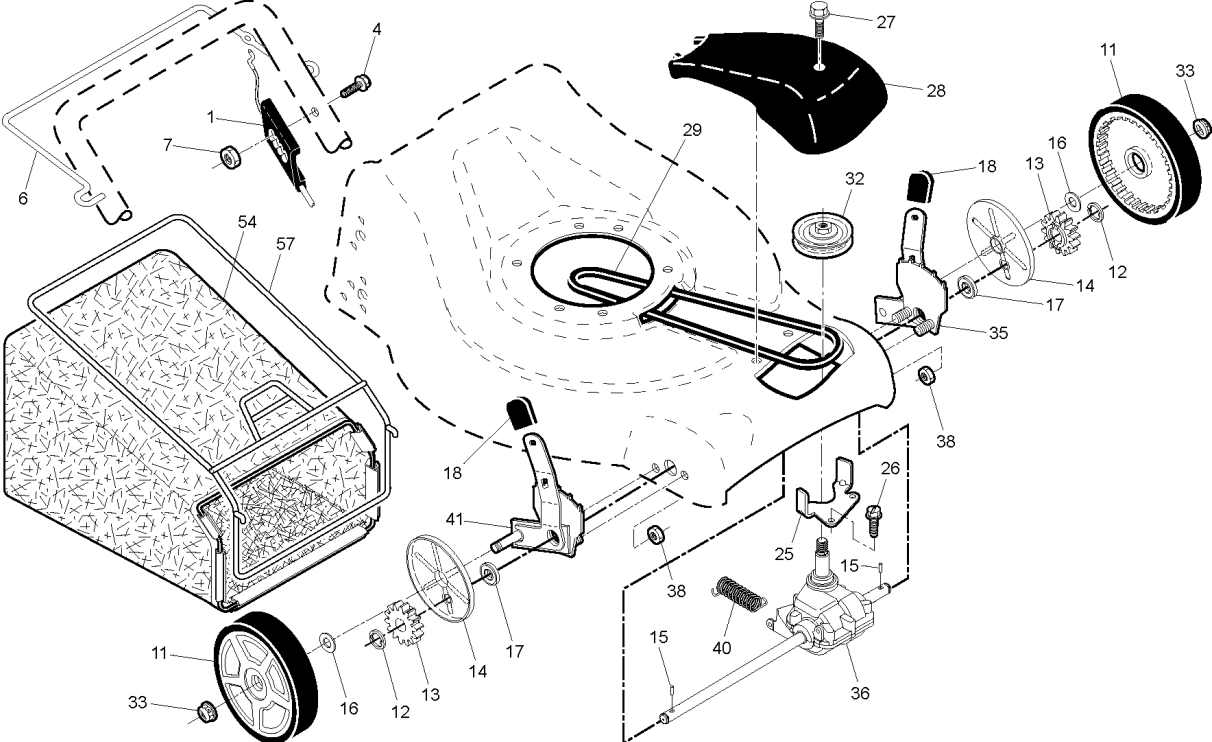

# SPARE PARTS LIST

LAWN MOWERS: CONSUMER  
WALK-BEHINDS

961480024, 96148002400, 2011-01

## DRIVE

961480024, 96148002400, 2011-01

Ref	Part No	Description	Remark	QTY	KIT
1	532 40 78-16	CONTROL		1	
4	532 19 96-87	SCREW		1	
6	532 43 52-81	BAIL		1	
11	532 19 79-86	WHEEL & TIRE ASSEMBLY		1	
12	812 00 00-58	E-CLIP		1	
13	532 40 38-49	PINION		1	
14	532 18 94-03	DUST COVER		1	
15	532 40 48-45	PAWL, DRIVE		1	
16	532 06 77-25	WASHER		1	
17	532 42 18-36	BEARING		1	
18	532 43 63-48	KNOB		1	
27	532 17 52-62	PAN HEAD TAPPING SCREW		1	
28	532 43 71-65	DRIVE COVER		1	
29	532 19 41-49	BELT.DRIVE.FG		1	
33	532 40 91-48	NUT		1	
35	532 43 84-85	ADJUSTER	LH	1	"17,18"
36	532 40 48-33	GEARCASE ASSEMBLY, COMPLETE		1	
38	873 80 04-00	NUT		1	
40	532 40 65-58	SPRING		1	
41	532 43 84-86	ADJUSTER	RH	1	"17,18"
54	532 41 10-63	GBAG.37510416S.BLK.PPR*SUBS/2*		1	
57	532 41 19-50	FRAME		1	
7	532 19 17-30	NUT		1	
25	532 41 16-63	GUIDE COURROIE		1	
26	532 16 34-09	SCREW		1	
32	532 19 40-18	PULLEY		1	