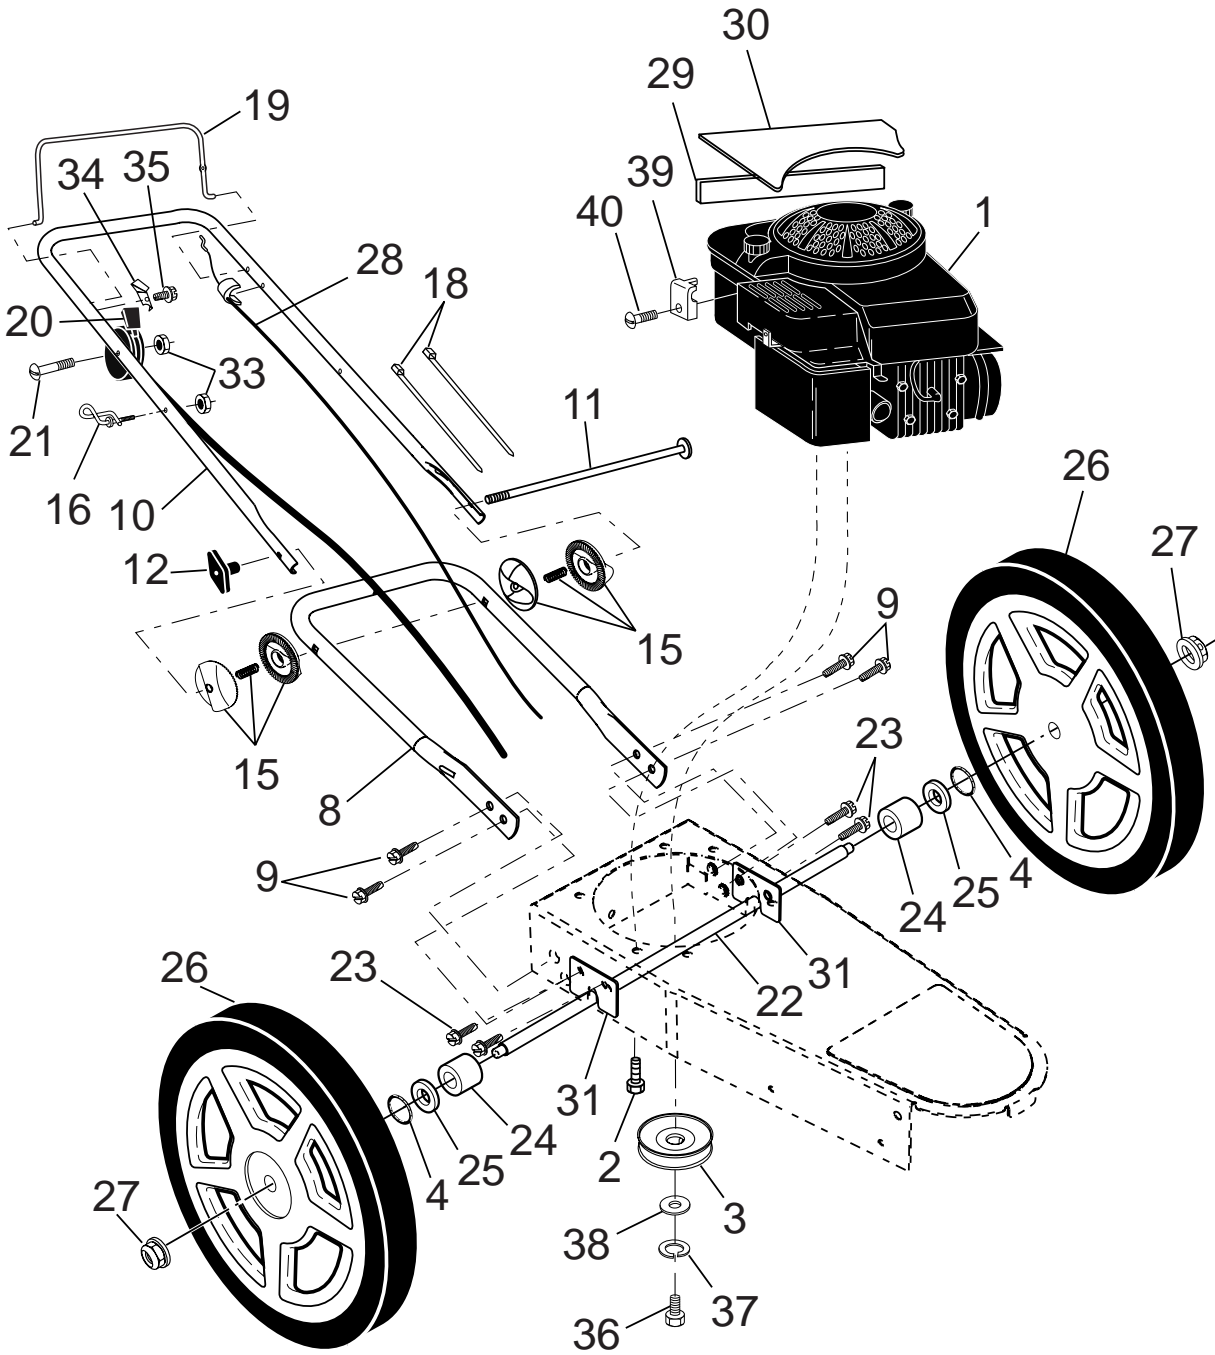

REPAIR PARTS MANUAL
MODEL NUMBER PPWT62522
(MFG. ID. NO. 96172000401)

Wheeled Weedtrimmer

MANUEL DES PIÈCES DE RECHANGE
NO. DE MODÈLE PPWT62522
(NO. DE MFG. 96172000401)

Tondeuse à Roulement

For Parts and Service, contact our authorized distributor: call 1-800-849-1297
For Technical Assistance: call 1-800-829-5886

WHEELED WEEDTRIMMER - - MODEL NUMBER PPWT62522 (MFG. ID. NO. 96172000401)

KEY NO.	PART NO.	DESCRIPTION
1	- - -	Engine, Briggs & Stratton, Model No. 122T02 (Order parts from engine manufacturer)
2	150406	Bolt, Engine Mounting 3/8-16
3	179466	Pulley, Engine
4	88348	Washer, Flat
8	169821X479	Handle, Lower
9	150078	Screw, Hex Washer Head 5/16-18 x .75
10	169797X479	Handle, Upper
11	170980	Bolt, Handle
12	189713X428	Knob, Handle
15	179751	Handle Adjuster Assembly
16	194788	Guide, Rope
18	66426	Wire Tire
19	176983	Control Bar
20	417238	Throttle Control
21	158755	Screw, Hex Washer Head
22	169787	Axle Shaft Assembly
23	150078	Screw, Hex Washer Head 5/16-18 x .75
24	169823	Spacer, Axle
25	197480	O-Ring
26	194387X460	Wheel & Tire Assembly 12 x 1-3/4
27	409149	Locknut, Hex 3/8-16
28	181699	Drive Control Cable
29	406678	Decal, Warning
30	178365	Decal, Warning
31	172221X479	Bracket, Axle Shaft
33	132004	Nut, Hex
34	86899X004	Bracket, Upstop
35	750634	Screw #10-24 x 5/8
36	851084	Bolt, Hex Head
37	850263	Washer, Lock
38	851074	Washer, Flat, Hardened
39	111190X	Clamp, Cable
40	83816	Screw
- -	418108	Manual, Replacement Parts
- -	177817	Manual, Operator's, English
- -	180102	Manual, Operator's, French

NOTE: All component dimensions given in U.S. inches. 1 inch = 25.4 mm
IMPORTANT: Use only Original Equipment Manufacturer (O.E.M.) replacement parts.
 Failure to do so could be hazardous, damage your weed trimmer and void your warranty.