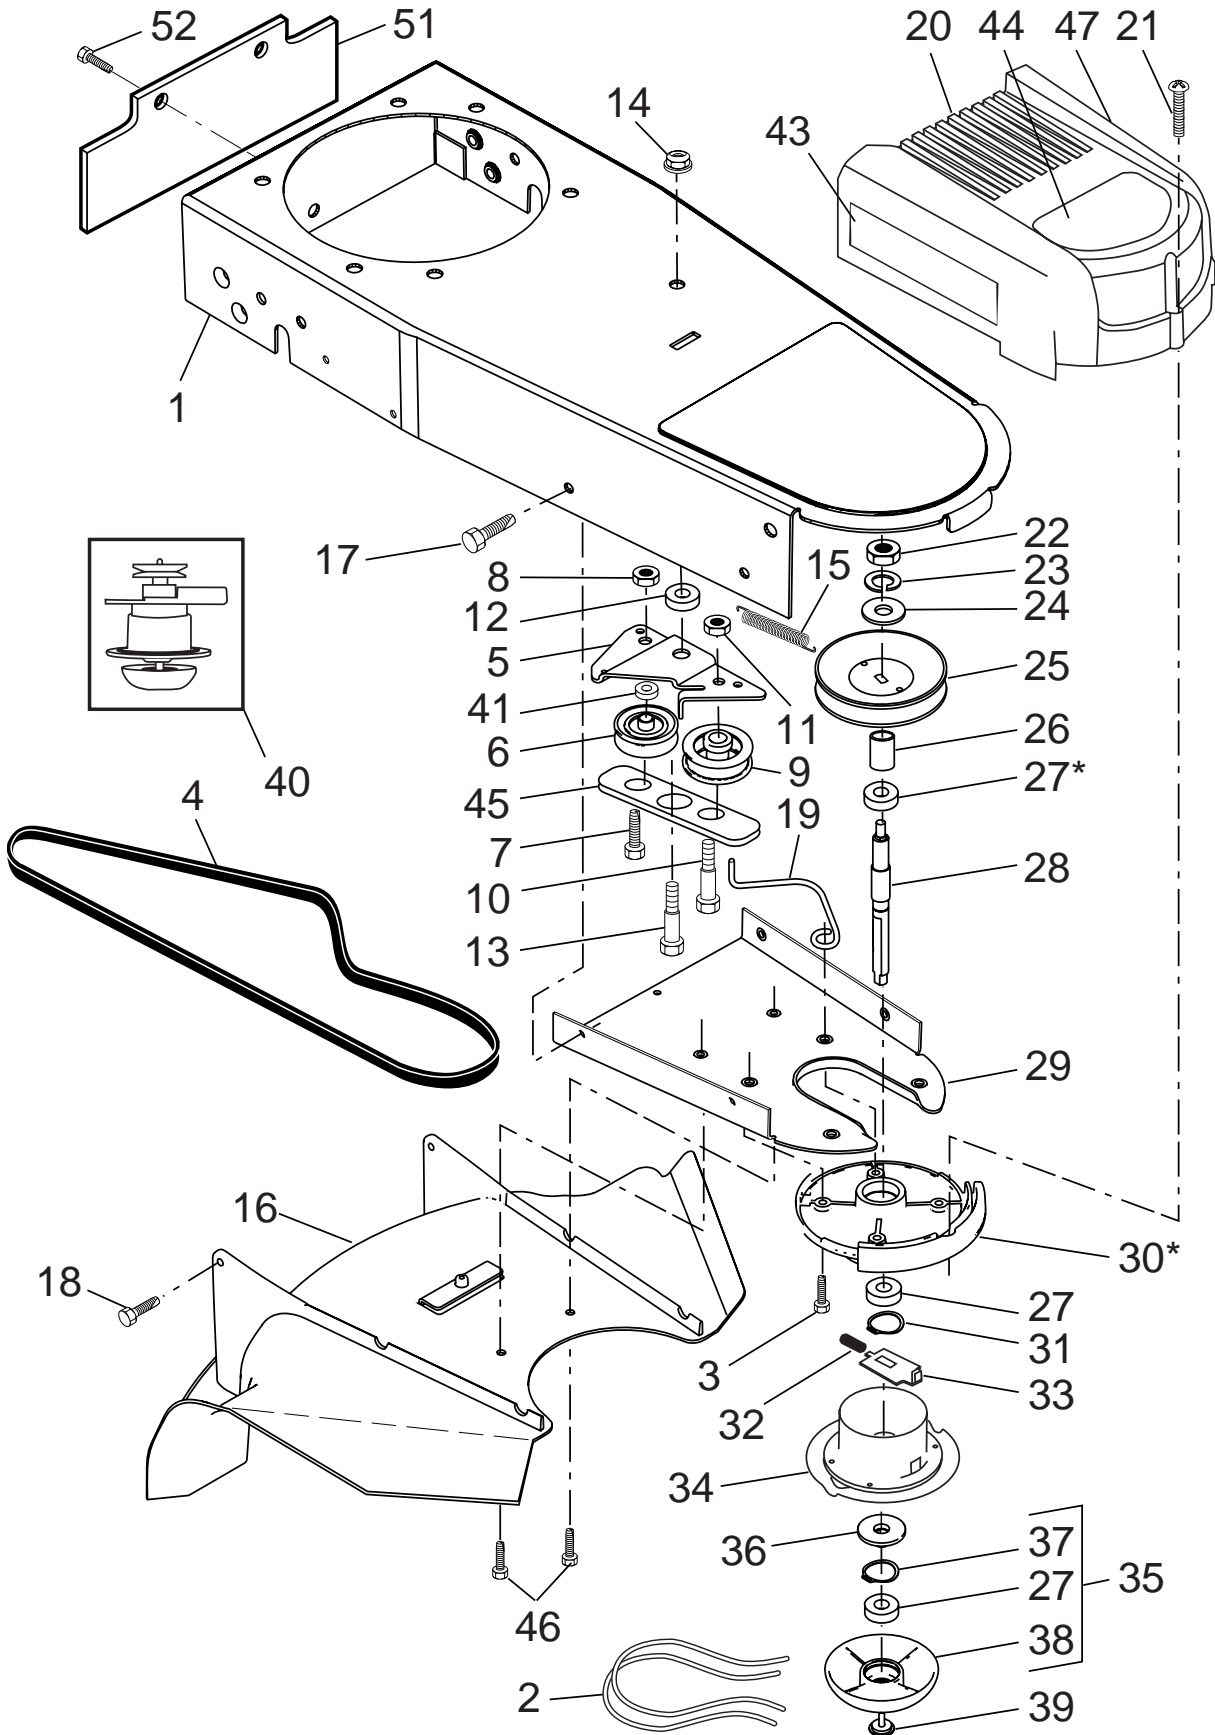

**WHEELED WEEDTRIMMER - - MODEL NUMBER
PPWT62522 (MFG. ID. NO. 96172000401)**

WHEELED WEEDTRIMMER - - MODEL NUMBER PPWT62522 (MFG. ID. NO. 96172000401)

KEY NO.	PART NO.	DESCRIPTION
1	174024X428	Chassis Assembly
2	182219	Line, Trimmer .155 diameter x 18.75 long
3	173715	Screw, Self-Tapping 5/16-18 x 1
4	185476	V-Belt
5	172145X004	Bracket, Idler
6	166042	Pulley, Idler, V-Groove
7	173716	Bolt, Hex Head 3/8-16 x 1.25
8	751592	Locknut, Hex 3/8-16
9	166043	Pulley, Idler, Flat
10	160829	Bolt, Shoulder
11	155552	Locknut 5/16-18
12	173717	Spacer
13	174719	Bolt, Shoulder
14	145212	Locknut, Flange
15	173811	Spring, Return
16	180268	Deflector, Bottom
17	57808	Screw 1/4-20 x 1/2
18	178848	Screw #10-24 x 3/4
19	199574	Belt Keeper
20	178390	Cover, Chassis, Top
21	149746	Screw #10-24 x 1-3/4
22	STD541137	Nut, Hex 3/8-24 UNF
23	STD551137	Washer, Lock 3/8
24	STD551037	Washer, Flat 3/8
25	180340	Pulley, Driven
26	172551	Spacer, Pulley
27	174549	Bearing
28	172520	Jackshaft
29	169766X479	Cover, Chassis, Bottom
30	174543	Spindle Housing Assembly (* Includes Upper Bearing, Key No. 27)
31	174581	Ring, Retaining, External, 17mm
32	173973	Spring, Locking Plate
33	172519	Locking Plate
34	180338	Carrier Plate Assembly
35	182217	Mow Ball Assembly (Includes Key Numbers 27, 37 and 38)
36	172516	Cover, Bearing
37	174580	Ring, Retaining, Internal, 40mm
38	172523	Mow Ball
39	180334	Bolt, Mow Ball
40	180333	Spindle Assembly, Complete (Includes Key No. 22-28 and 30-39)
41	174029	Spacer
43	174042	Decal, Instruction
44	405793	Decal, Chassis Cover
45	174596X479	Belt Keeper, Bottom
46	17060408	Screw, Self-Tapping
47	174036	Decal, Instruction
51	189006	Deflector, Rear
52	178848	Screw

NOTE: All component dimensions given in U.S. inches. 1 inch = 25.4 mm
IMPORTANT: Use only Original Equipment Manufacturer (O.E.M.) replacement parts.
Failure to do so could be hazardous, damage your weed trimmer and void your warranty.