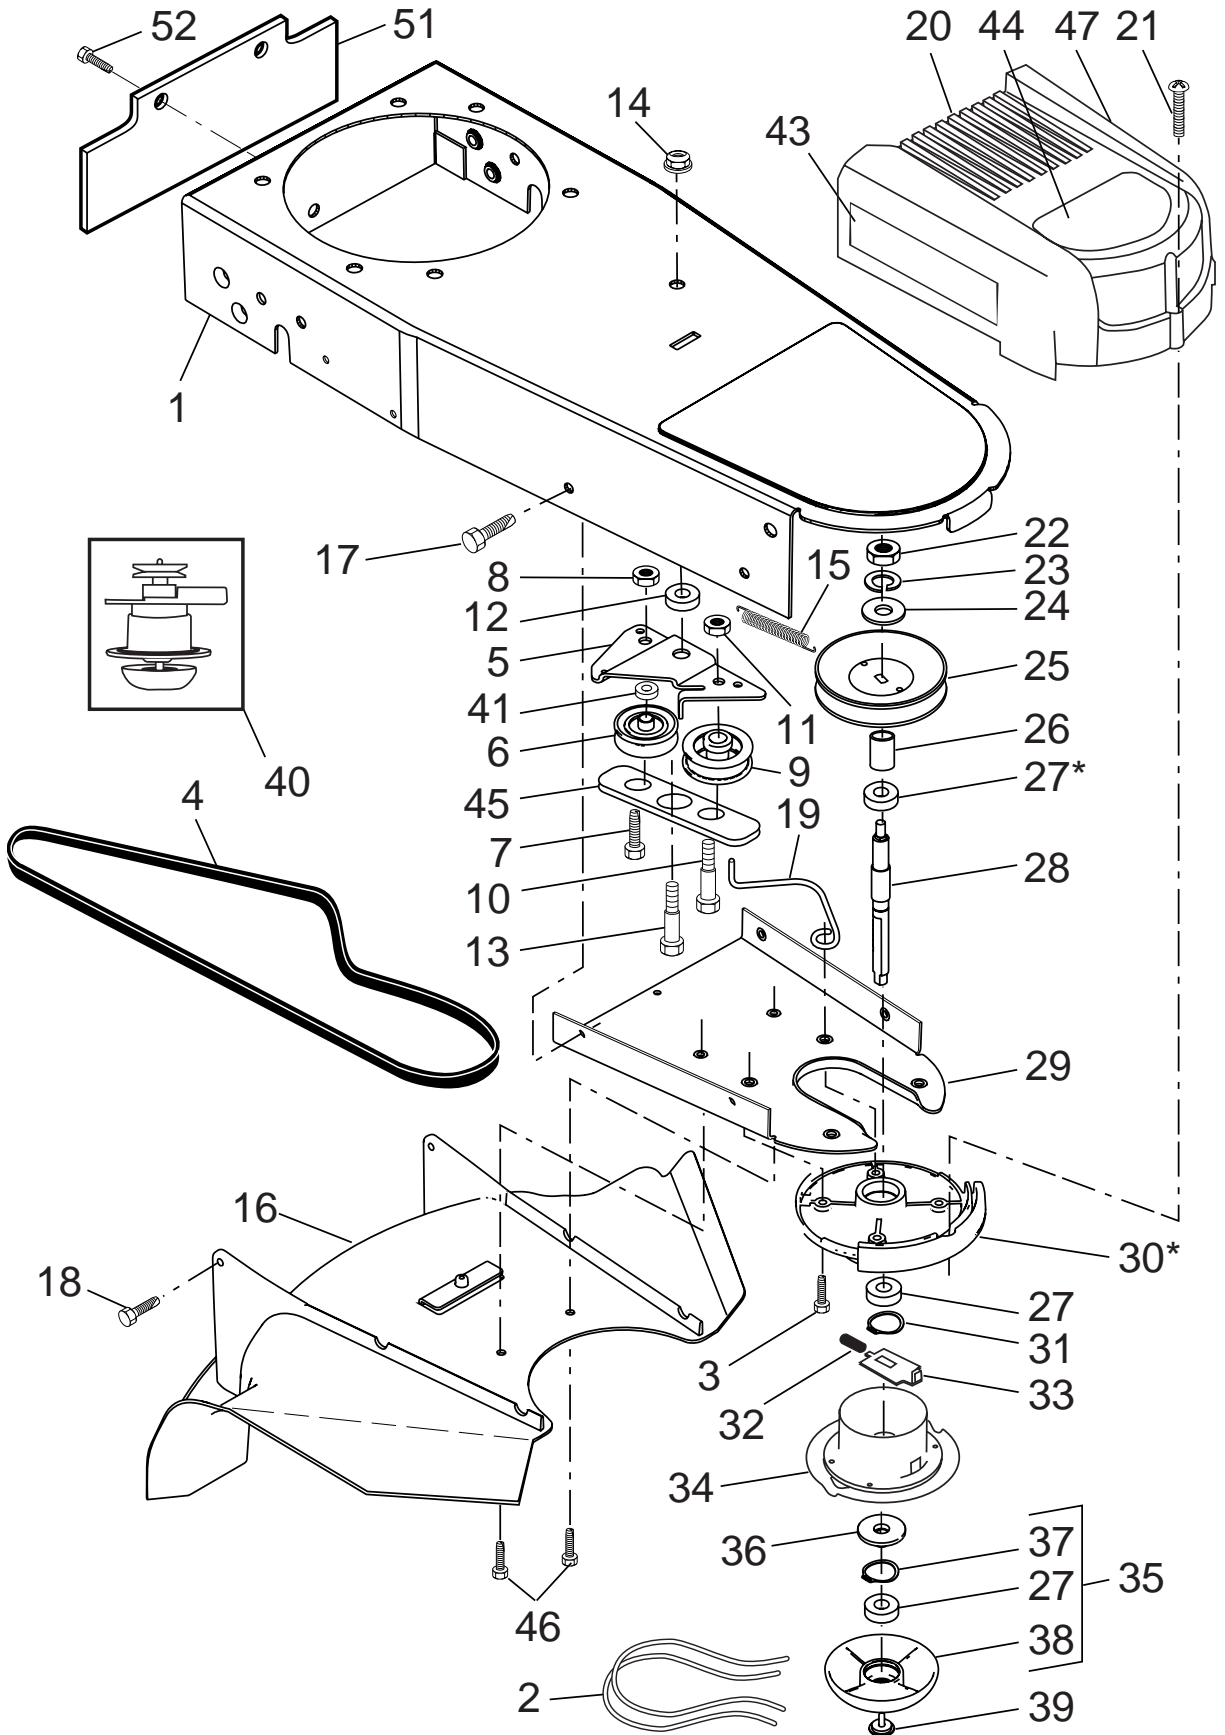

**WHEELED WEEDTRIMMER - MODEL NUMBER PPWT62522
(MFG. ID. NO. 96172000402)**

WHEELED WEEDTRIMMER - MODEL NUMBER PPWT62522 (MFG. ID. NO. 96172000402)

KEY NO.	PART NO.	DESCRIPTION
1	174031X428	Chassis Assembly
2	182133	Line, Trimmer .155 diameter x 18.75 long
3	173715	Screw, Self-Tapping 5/16-18 x 1
4	185476	V-Belt
5	172145X004	Bracket, Idler
6	166042	Pulley, Idler, V-Groove
7	173716	Bolt, Hex Head 3/8-16 x 1.25
8	751592	Locknut, Hex 3/8-16
9	166043	Pulley, Idler, Flat
10	160829	Bolt, Shoulder
11	155552	Locknut 5/16-18
12	173717	Spacer
13	174719	Bolt, Shoulder
14	409149	Locknut, Flange
15	173811	Spring, Return
16	180268	Deflector, Bottom
17	57808	Screw 1/4-20 x 1/2
18	178848	Screw #10-24 x 3/4
19	199574	Belt Keeper
20	178390	Cover, Chassis, Top
21	149746	Screw #10-24 x 1-3/4
22	STD541137	Nut, Hex 3/8-24 UNF
23	STD551137	Washer, Lock 3/8
24	STD551037	Washer, Flat 3/8
25	180340	Pulley, Driven
26	172551	Spacer, Pulley
27	174549	Bearing
28	172520	Jackshaft
29	169766X479	Cover, Chassis, Bottom
30	174543	Spindle Housing Assembly (* Includes Upper Bearing, Key No. 27)
31	174581	Ring, Retaining, External, 17mm
32	173973	Spring, Locking Plate
33	172519	Locking Plate
34	180338	Carrier Plate Assembly
35	182217	Mow Ball Assembly (Includes Key Numbers 27, 37 and 38)
36	172516	Cover, Bearing
37	174580	Ring, Retaining, Internal, 40mm
38	172523	Mow Ball
39	180334	Bolt, Mow Ball
40	180333	Spindle Assembly, Complete (Includes Key No. 22-28 and 30-39)
41	174029	Spacer
43	174042	Decal, Instruction
44	405793	Decal, Chassis Cover
45	174596X479	Belt Keeper, Bottom
46	17060408	Screw, Self-Tapping
47	174036	Decal, Instruction
51	189006	Deflector, Rear
52	178848	Screw

NOTE: All component dimensions given in U.S. inches. 1 inch = 25.4 mm
IMPORTANT: Use only Original Equipment Manufacturer (O.E.M.) replacement parts.
Failure to do so could be hazardous, damage your weed trimmer and void your warranty.