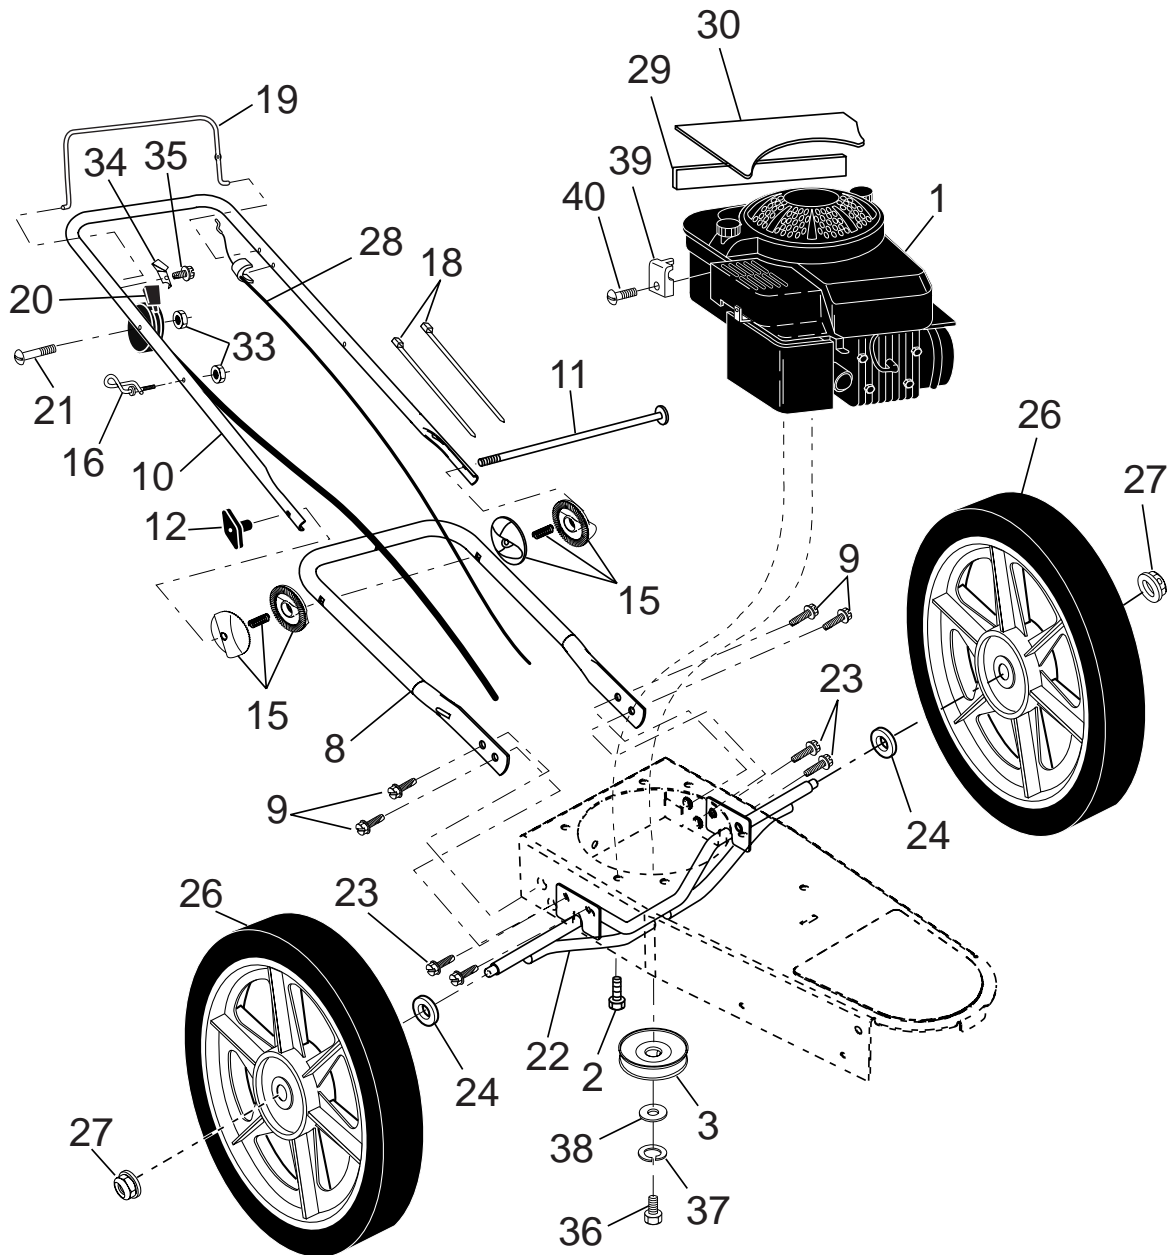

REPAIR PARTS MANUAL

MODEL NO. **PPWT62522** (MFG. ID. NO. 96172000402)

Wheeled Weedtrimmer

MANUEL DES PIÈCES DE RECHANGE

NO. DEMODÈLE **PPWT62522** (NO. DEMFG. 96172000402)

Tondeuse à Roulement

For Parts and Service, contact our authorized distributor: call 1-800-849-1297
For Technical Assistance: call 1-800-829-5886

WHEELED WEEDTRIMMER - MODEL NUMBER PPWT62522 (MFG. ID. NO. 96172000402)

KEY NO.	PART NO.	DESCRIPTION
1	- - -	Engine, Briggs & Stratton, Model No. 122T02 (Order parts from engine manufacturer)
2	150406	Bolt, Engine Mounting 3/8-16
3	179466	Pulley, Engine
8	169821X479	Handle, Lower
9	150078	Screw, Hex Washer Head 5/16-18 x .75
10	169797X479	Handle, Upper
11	170980	Bolt, Handle
12	189713X428	Knob, Handle
15	179751	Handle Adjuster Assembly
16	194788	Guide, Rope
18	66426	Wire Tire
19	176983	Control Bar
20	177814	Throttle Control
21	158755	Screw, Hex Washer Head
22	178700X004	Axle Shaft Assembly
23	150078	Screw, Hex Washer Head 5/16-18 x .75
24	52160	Washer, Axle
26	170258	Wheel, 14 x 2
27	409148	Locknut, Hex 3/8-16
28	181699	Drive Control Cable
29	406678	Decal, Warning
30	178365	Decal, Warning
33	132004	Nut, Hex
34	86899X004	Bracket, Upstop
35	750634	Screw #10-24 x 5/8
36	851084	Bolt, Hex Head
37	850263	Washer, Lock
38	851074	Washer, Flat, Hardened
39	111190X	Clamp, Cable
40	83816	Screw
- -	418689	Manual, Replacement Parts
- -	177817	Manual, Operator's, English
- -	180102	Manual, Operator's, French

NOTE: All component dimensions given in U.S. inches. 1 inch = 25.4 mm
IMPORTANT: Use only Original Equipment Manufacturer (O.E.M.) replacement parts.
 Failure to do so could be hazardous, damage your weed trimmer and void your warranty.