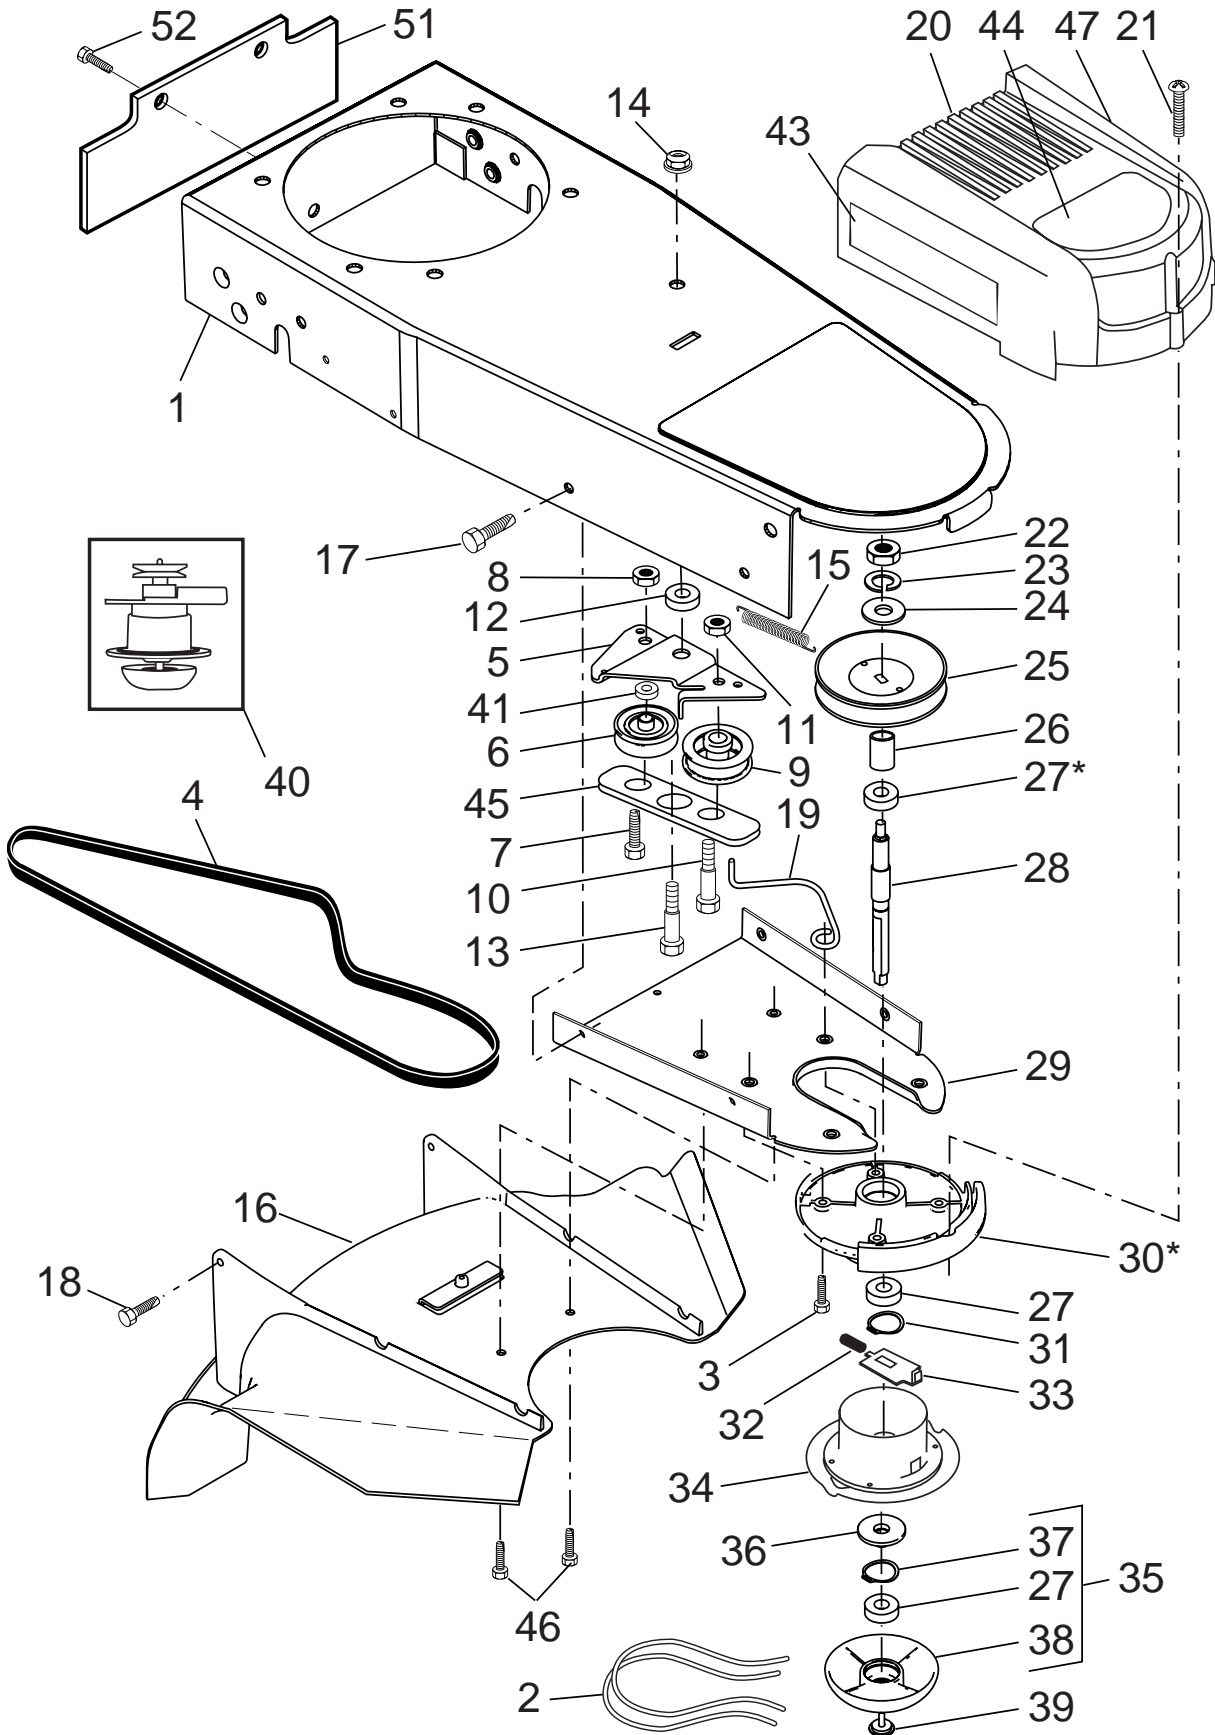

**WHEELED WEEDTRIMMER - - MODEL NO. PPWT62522X
(MFG. ID. NO. 96172000501)**

WHEELED WEEDTRIMMER - - MODEL NO. PPWT62522X (MFG. ID. NO. 96172000501)

KEY NO.	PART NO.	DESCRIPTION
1	174024X428	Chassis Assembly
2	182219	Line, Trimmer .155 diameter x 18.75 long
3	173715	Screw, Self-Tapping 5/16-18 x 1
4	185476	V-Belt
5	172145X004	Bracket, Idler
6	166042	Pulley, Idler, V-Groove
7	173716	Bolt, Hex Head 3/8-16 x 1.25
8	751592	Locknut, Hex 3/8-16
9	166043	Pulley, Idler, Flat
10	160829	Bolt, Shoulder
11	155552	Locknut 5/16-18
12	173717	Spacer
13	174719	Bolt, Shoulder
14	409149	Locknut, Flange
15	173811	Spring, Return
16	180268	Deflector, Bottom
17	57808	Screw 1/4-20 x 1/2
18	178848	Screw #10-24 x 3/4
19	199574	Belt Keeper
20	178390	Cover, Chassis, Top
21	149746	Screw #10-24 x 1-3/4
22	STD541137	Nut, Hex 3/8-24 UNF
23	STD551137	Washer, Lock 3/8
24	STD551037	Washer, Flat 3/8
25	180340	Pulley, Driven
26	172551	Spacer, Pulley
27	174549	Bearing
28	172520	Jackshaft
29	169766X479	Cover, Chassis, Bottom
30	174543	Spindle Housing Assembly (* Includes Upper Bearing, Key No. 27)
31	174581	Ring, Retaining, External, 17mm
32	173973	Spring, Locking Plate
33	172519	Locking Plate
34	180338	Carrier Plate Assembly
35	182217	Mow Ball Assembly (Includes Key Numbers 27, 37 and 38)
36	172516	Cover, Bearing
37	174580	Ring, Retaining, Internal, 40mm
38	172523	Mow Ball
39	180334	Bolt, Mow Ball
40	180333	Spindle Assembly, Complete (Includes Key No. 22-28 and 30-39)
41	174029	Spacer
43	174042	Decal, Instruction
44	405793	Decal, Chassis Cover
45	174596X479	Belt Keeper, Bottom
46	17060408	Screw, Self-Tapping
47	174036	Decal, Instruction
51	189006	Deflector, Rear
52	178848	Screw

NOTE: All component dimensions given in U.S. inches. 1 inch = 25.4 mm
IMPORTANT: Use only Original Equipment Manufacturer (O.E.M.) replacement parts.
Failure to do so could be hazardous, damage your weed trimmer and void your warranty.