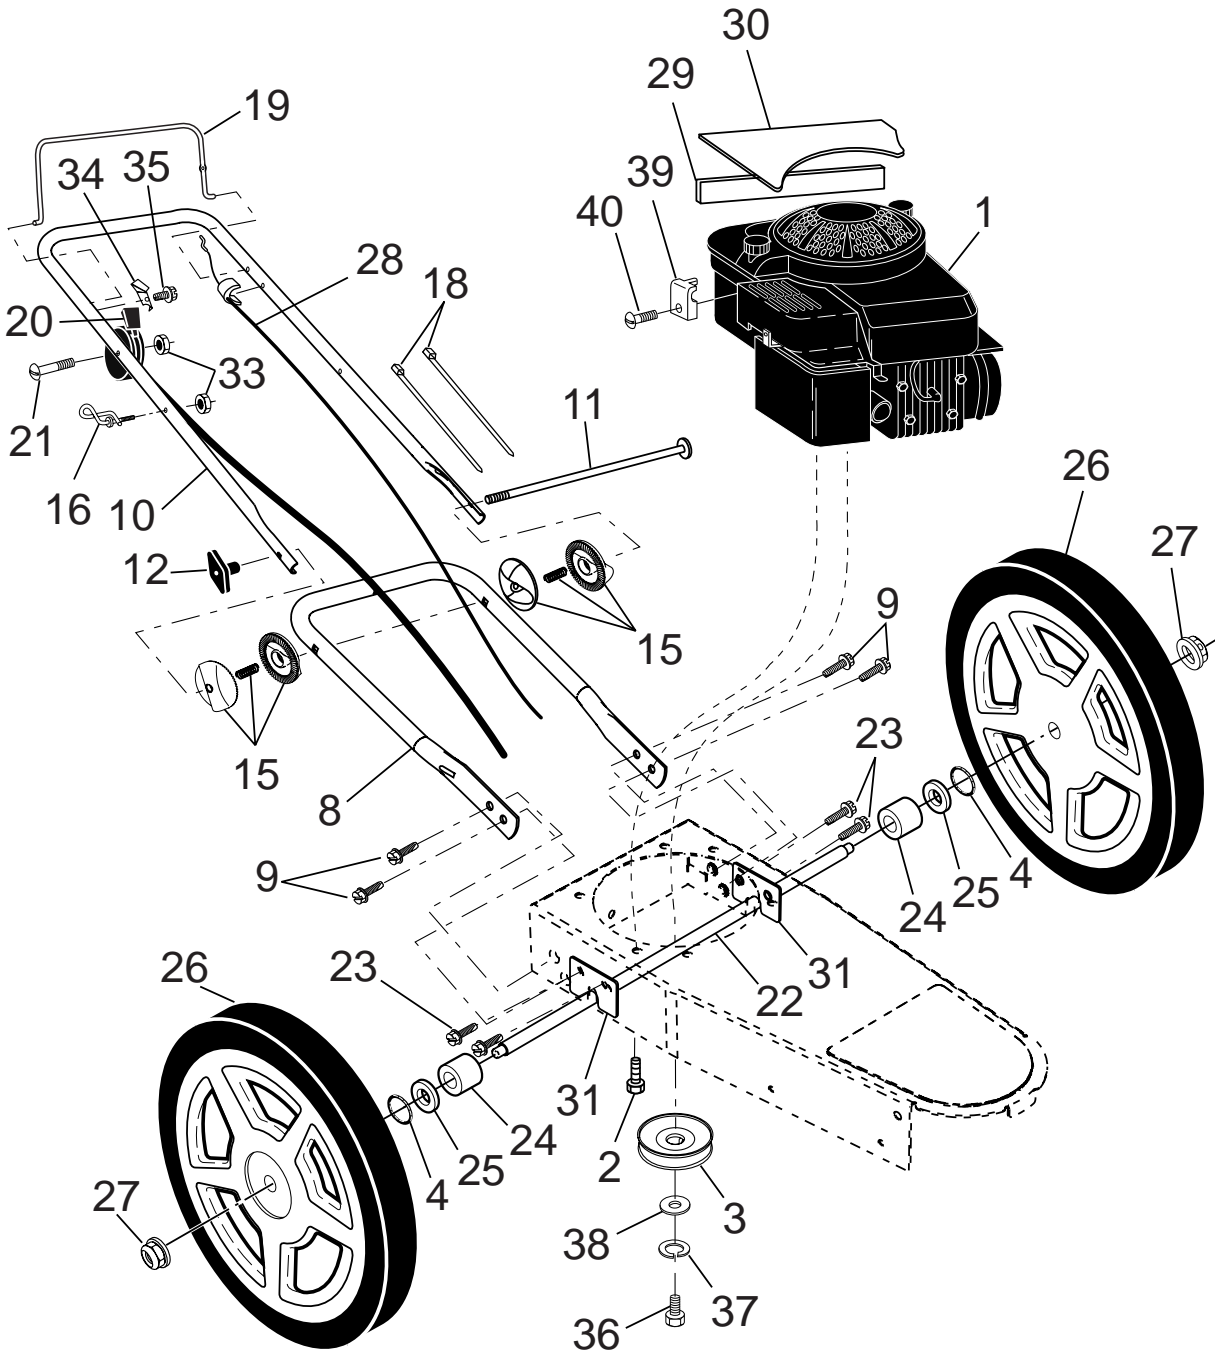

REPAIR PARTS MANUAL

MODEL NUMBER PPWT62522X
(MFG. ID. NO. 96172000501)

Wheeled Weedtrimmer

MANUEL DES PIÈCES DE RECHANGE

NO. DE MODÈLE PPWT62522X
(NO. DE MFG. 96172000501)

Tondeuse à Roulement

For Parts and Service, contact our authorized distributor: call 1-800-849-1297
For Technical Assistance: call 1-800-829-5886

WHEELED WEEDTRIMMER - - MODEL NO. PPWT62522X (MFG. ID. NO. 96172000501)

KEY NO.	PART NO.	DESCRIPTION
1	---	Engine, Briggs & Stratton, Model No. 122L02 (Order parts from engine manufacturer)
2	150406	Bolt, Engine Mounting 3/8-16
3	179466	Pulley, Engine
4	88348	Washer, Flat
8	169821X479	Handle, Lower
9	150078	Screw, Hex Washer Head 5/16-18 x .75
10	169797X479	Handle, Upper
11	170980	Bolt, Handle
12	189713X428	Knob, Handle
15	179751	Handle Adjuster Assembly
16	194788	Guide, Rope
18	66426	Wire Tire
19	176983	Control Bar
20	417238	Throttle Control
21	158755	Screw, Hex Washer Head
22	169787	Axle Shaft Assembly
23	150078	Screw, Hex Washer Head 5/16-18 x .75
24	169823	Spacer, Axle
25	197480	O-Ring
26	194387X460	Wheel & Tire Assembly 12 x 1-3/4
27	409149	Locknut, Hex 3/8-16
28	181699	Drive Control Cable
29	406678	Decal, Warning
30	178365	Decal, Warning
31	172221X479	Bracket, Axle Shaft
33	132004	Nut, Hex
34	86899X004	Bracket, Upstop
35	750634	Screw #10-24 x 5/8
36	851084	Bolt, Hex Head
37	850263	Washer, Lock
38	851074	Washer, Flat, Hardened
39	111190X	Clamp, Cable
40	83816	Screw
--	418111	Manual, Replacement Parts
--	177817	Manual, Operator's, English
--	180102	Manual, Operator's, French

NOTE: All component dimensions given in U.S. inches. 1 inch = 25.4 mm
IMPORTANT: Use only Original Equipment Manufacturer (O.E.M.) replacement parts.
 Failure to do so could be hazardous, damage your weed trimmer and void your warranty.