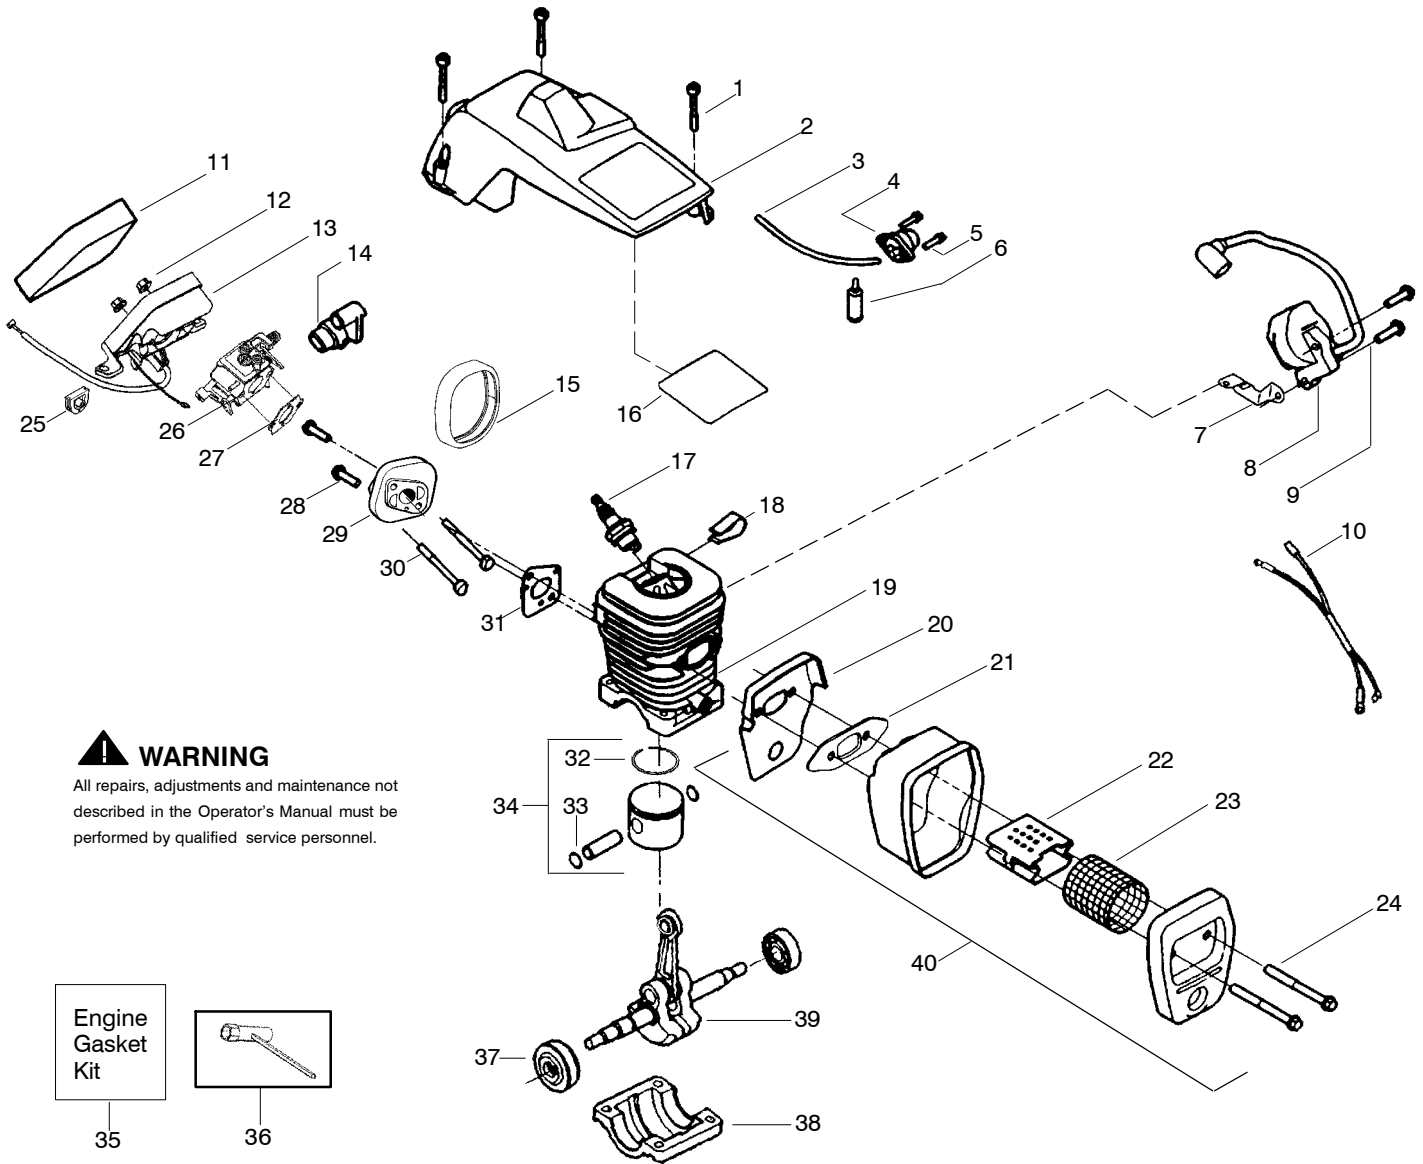

WARNING

All repairs, adjustments and maintenance not described in the Operator's Manual must be performed by qualified service personnel.

Engine Gasket Kit

35

36

Ref.	Part No.	Description	Ref.	Part No.	Description	Ref.	Part No.	Description
1.	530016153	Screw	19.	530012550	Cylinder	34.	530071408	Kit-Piston (Incl. 32 & 33)
2.	530055638	Assy-Cylinder Shield (includes # 16)	20.	530049870	Backplate-Muffler	35.	530069608	Kit-Engine Gasket (Incl. 21, 27 & 31)
3.	530069247	Kit-Fuel Line (Small)	21.	530069608	Gasket-Muffler(kit)	36.	530031163	Wrench-bar
4.	530071835	Kit-Purge Bulb (incl. #5)	22.	530037813	Diffuser-Muffler	37.	530056363	Assy-Seal & Bearing
5.	530015780	Screw	23.	530036103	Screen-Spark	38.	530037935	Cap-Crankcase
6.	530095646	Assy-Fuel Pick-up	24.	530016132	Bolt-Muffler	39.	530047062	Assy-Crankshaft
7.	530047442	Strap-Ground	25.	530047631	Grommet-Throttle Cable	40.	530047207	Assy-Muffler (Incl. 20,21,22,23,24)
8.	530039198	Ignition Module	26.	---	Kit-Carburetor			
9.	530015814	Screw		530071820	Zama (W-20)			
10.	530057475	Assy-Wire Harness		530071821	Walbro (WT-662)			
11.	530037793	Foam-Air Filter	27.	530069608	Gasket-Carb. (kit)			
12.	530016101	Nut	28.	530016386	Screw			
13.	530057702	Assy-Air Box	29.	530049700	Carb. Adapter			Not Shown
14.	530035526	Grommet-Carb Adjust	30.	530016187	Screw			
15.	530054144	Seal-Carb Adapter	31.	530069608	Gasket- Adaptor(kit)	545047541		Manual
16.	530055698	Reflector-Heat	32.	530038729	Ring-Piston	530057757		Decal-Warning
17.	952030150	Spark Plug (RCJ-7Y)	33.	530015697	Retainer-Piston Pin			
18.	530016136	Clip-High Tension Lead						

✓ = NEW PART NUMBER FOR THIS IPL

* = REFER TO THE SERVICE REFERENCE INDICATED FOR MORE INFORMATION. (LOCATED AT END OF IPL)