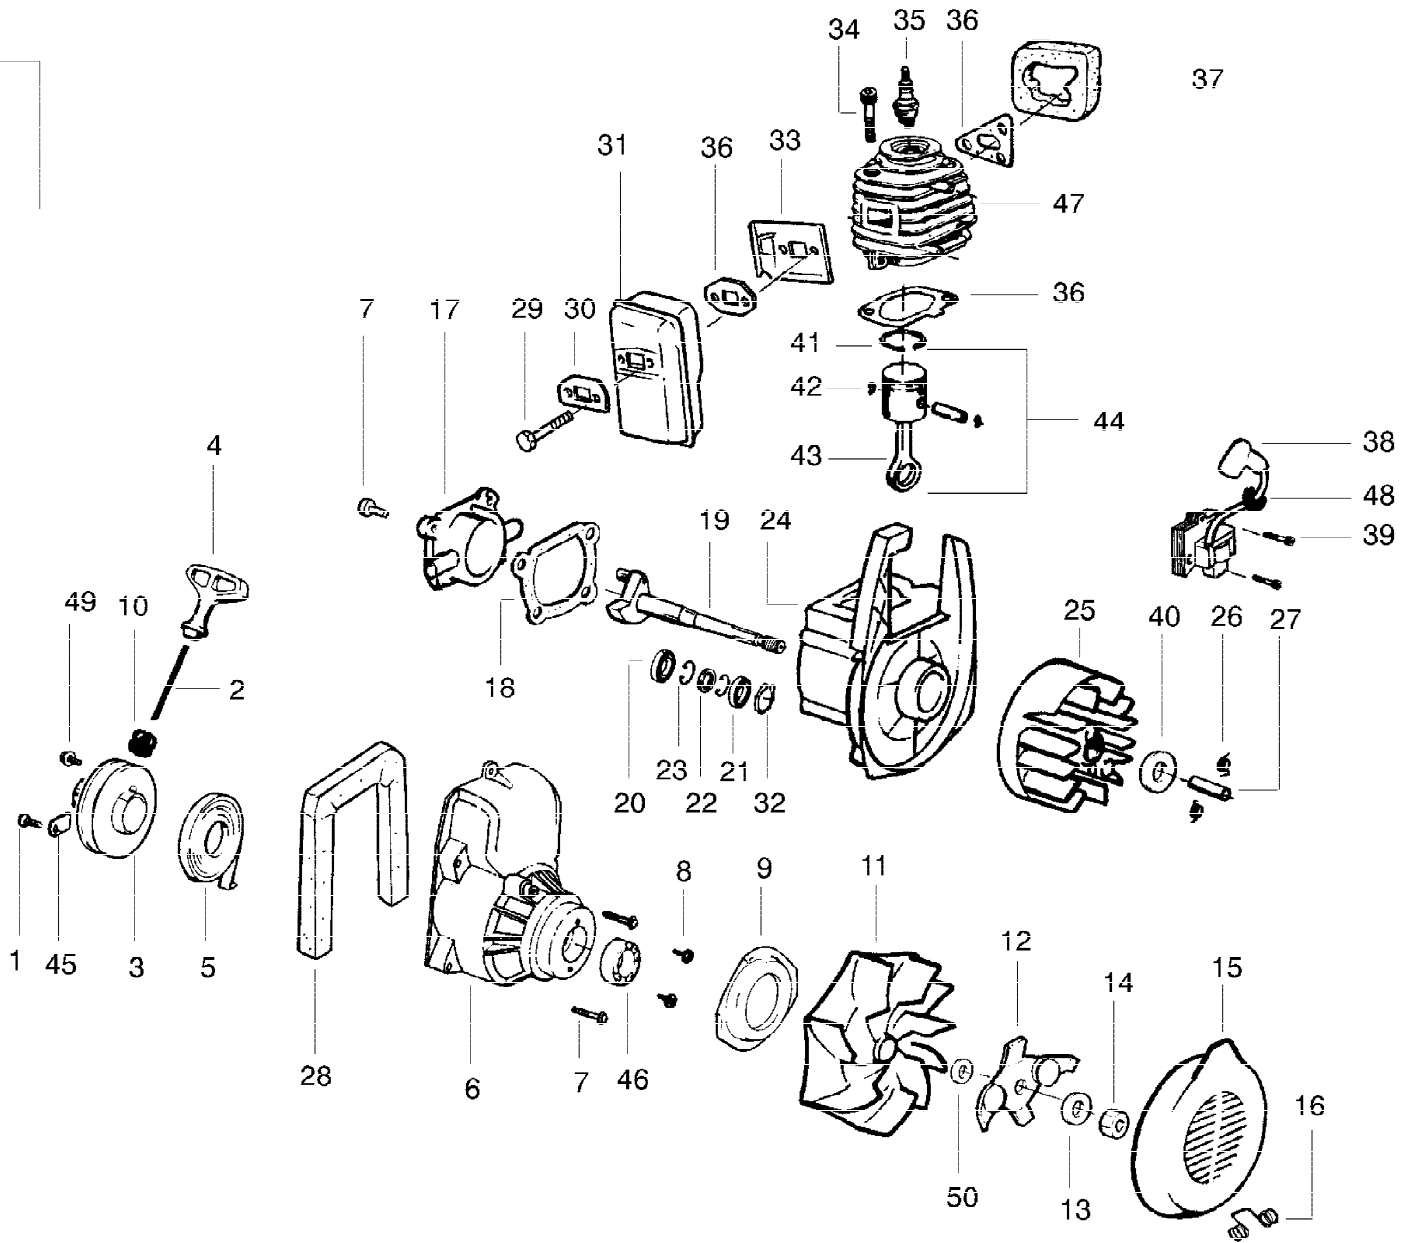

Gasket
Kit

36

Ref #	Part Number	Qty	S/P/F	Description
1	530015880	1		Screw
2	530069232	1	/P	Rope Kit
3	530069885	1		Starter Pulley Kit
4	530049488	1		Starter Handle
5	530042086	1	/P	Starter Spring
6	530049501	1	S	Fan Housing w/bearing
7	530015810	1		Screw
8	530015815	1		Screw
9	530019240	1		O-Ring
10	530029182	1		Eyelet
11	530069817	1		Impeller (Incl. 10)
12	530095461	1		Mulch Blade Ass'y. Model 1800
13	530016279	1		Washer-Flat Model 1650
14	530626605	1		Nut
15	530049313	1		Inlet Door
16	530402043	1		Spring-Return Cover
17	530049297	1		Crankcase Cover
18	530019181	1		Gasket-Crankcase Shroud
19	530049429	1		Crankshaft Ass'y.
20	530032125	1		Inner Bearing
21	530032124	1		Outer Bearing
22	530019179	1		Crankcase Seal
23	530015945	1		Retaining Ring
24	530069818	1		Crankcase Ass'y. (Incl. 20-23)
25	530039209	1	S/P	Flywheel Ass'y. (Incl. 26)
26	530023817	1	/P	Spring-Starter Dog
27	530016190	1		Flywheel Spacer
28	530049713	1		Foam Seal
29	530016203	1		Muffler Bolt
30	530049454	1		Muffler Cover Plate
31	530052241	1	/P	Muffler Ass'y.
32	530015941	1		Retainer Ring-C'chaft
33	530049502	1		Muffler Shield
34	530015953	1		Screw
35	952030201	1	/P	Spark Plug (RCJ-8Y)
36	530069813	1		Gasket Kit
37	530019247	1		Air Dam
38	530039163	1		Ignition Module
39	530016208	1		Bolt
40	530015127	1		Washer
41	530049903	1	S/P	Piston Ring (2)
42	530015162	1		Retainer
43	530069945	1		Connecting Rod Ass'y.
44	530069812	1	S	Piston Kit (Incl. 41 & 42)
45	530016226	1	/P	Pulley Retainer
46	530032108	1	/P	Bearing
47	530069865	1	S	Cylinder
48	530019182	1		Grommet-Ign. Module
49	530016080	1	/P	Screw-Starter Pulley
50	530016240	1	/P	Washer-Belleville
	530084404	1		Warning Decal Not Shown
	530069914	1	/P	Spark Arrestor Kit Not Shown; (Optional)