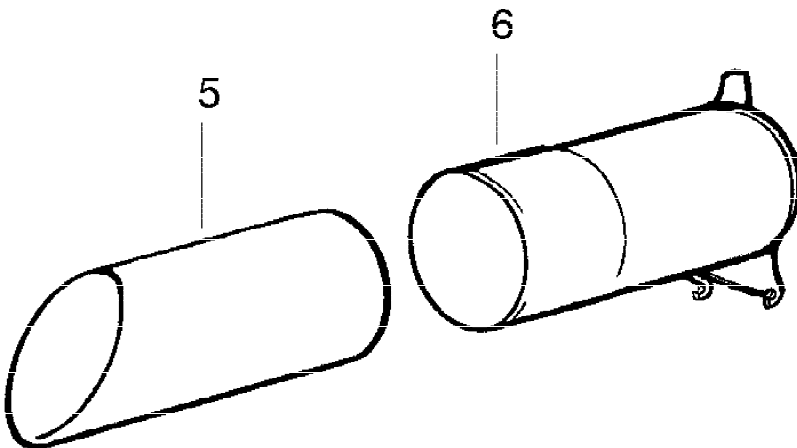

Carburetor Assembly Part # 530069924 - (WA-229)

Carb.
Repair
Kit

2

Gasket/
Dia.
Kit

3

Ref #	Part Number	Qty	S/P/F	Description
1	530038403	1	/P	Limiter Cap
2	530069842	1	/P	Carburetor Repair Kit
3	530069845	1		Gasket/Diaphragm Kit
530069924	530069924	1		Carburetor Assembly (WA229) Type 1

***** **Service Note** *****
(When ordering the new upper vac tube
530056901 , items # 3,4 are not required.)

Ref #	Part Number	Qty	S/P/F	Description
1	530095564	1	/P	Assy-Vac. Bag w/strap
2	530095470	1		Tube-Elbow Vac
3	530049686	1	/P	Retainer-Vac Tube Knob
4	530016322	1		Knob
5	530094476	1		Tube-Lower Vac
6		1		Tube-Upper Vac (When ordering the new upper vac tube 530056901, items #3, 4 are not required.)