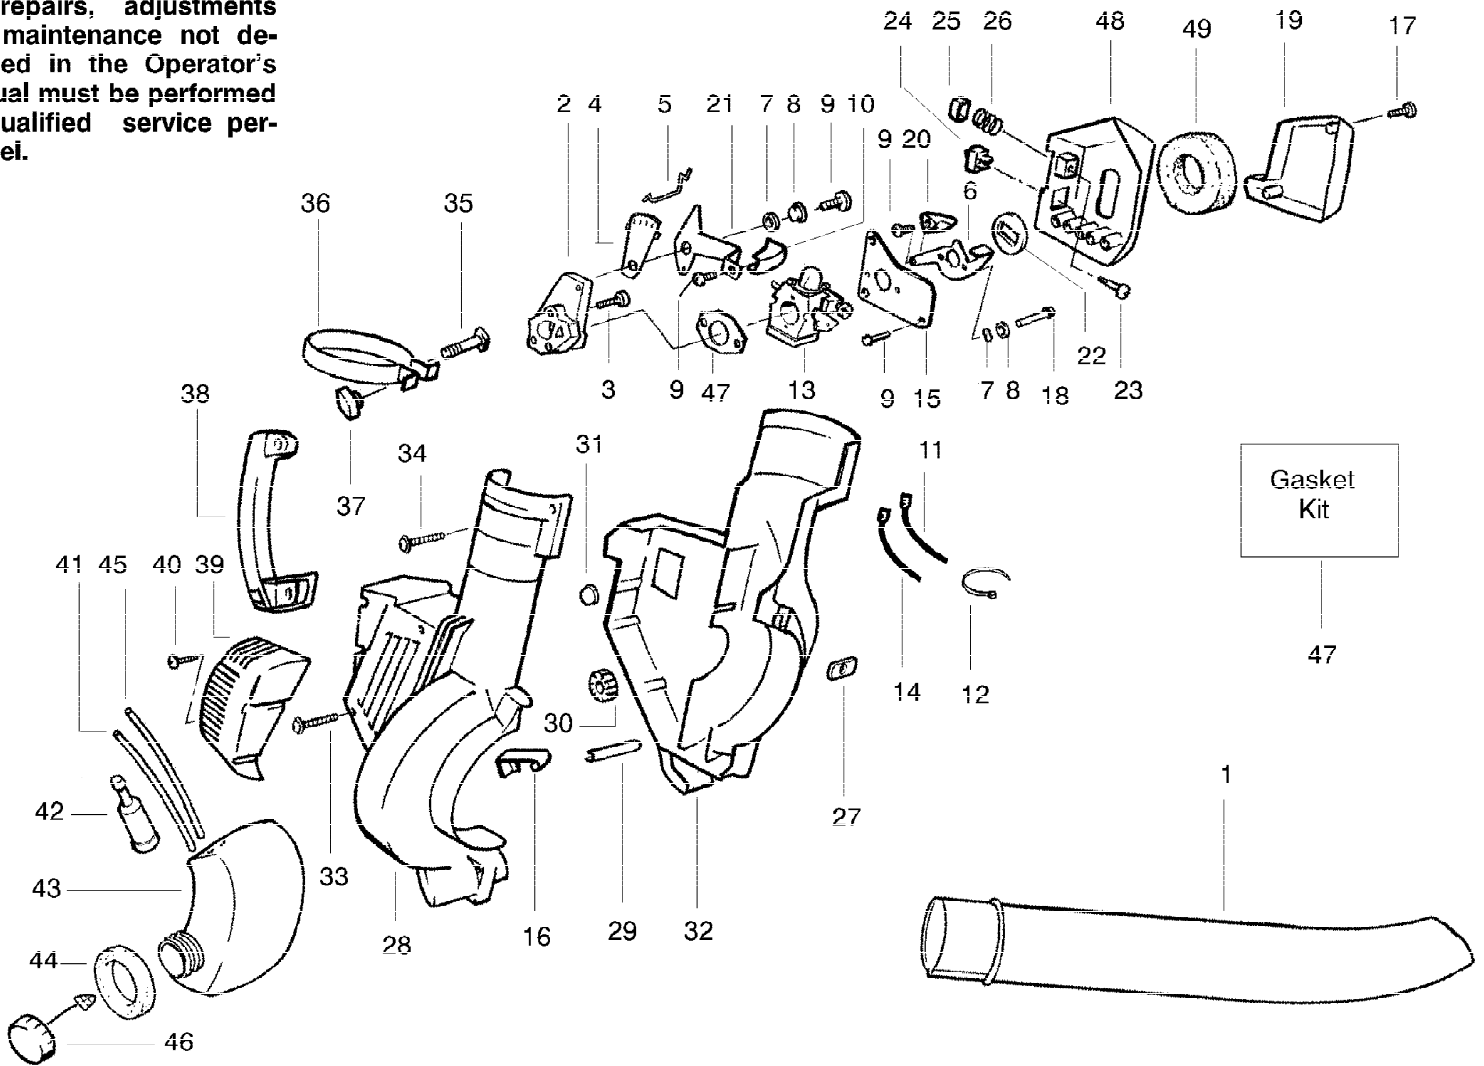

⚠ WARNING

All repairs, adjustments and maintenance not described in the Operator's Manual must be performed by qualified service personnel.

Ref #	Part Number	Qty	S/P/F	Description
1	530095597	1		Blower Tube
2	530049322	1	/P	Carburetor Adaptor
3	530016014	1	/P	Screw
4	530049526	1		Throttle Plate
5	530049324	1		Throttle Linkage
6	530049834	1		Choke Lever
7	530015254	1		Washer
8	530015852	1	/P	Choke Spacer
9	530015775	1		Screw
10	530049837	1		Knob-Throttle Lever
11	530049495	1		Leadwire-Switch
12	530049494	1		Wire Clamp
13	530069924	1		Carburetor Ass'y. (WA-229)
14	530049496	1		Leadwire-Ground
15	530052293	1	/P	Choke Plate
16	530402044	1		Spring Cover Latch
17	530015966	1		Screw
18	530015849	1	/P	Screw
19	530049315	1		Air Box Cover
20	530049836	1		Knob-Choke Lever
21	530049325	1		Throttle Lever
22	530019246	1		Filter-Choke Plate
23	530016211	1		Retainer-Purge Button
24	530069572	1	/P	Switch
25	530049838	1		Purge Button
26	530016212	1		Spring-Purge Button
27	530016207	1		Nut
28	530049386	1		Fuel Cap w/Retainer
29	530049617	1		Guide Starter Rope
30	530049323	1		Isolator
31	530036792	1		Isolator
32	530049882	1		Housing-Left
33	530015886	1		Screw
34	530015880	1		Screw
35	530015820	1		Bolt
36	530095592	1	/P	Clamp-Blower Tube
37	530049885	1	/P	Knob
38	530095469	1		Handle
39	530049879	1	/P	Muffler Cover
40	530015880	1		Screw
41	530069247	1	/P	Line Kit-Carb/Purge
42	530014362	1	S/P	Fuel Pick-up Ass'y.
43	530049491	1	S	Fuel Tank Ass'y.
44	530049527	1		Gasket-Fuel Tank
45	530069216	1	/P	Line Kit-Tank/Purge
46	530049386	1		Fuel Cap w/Retainer
47	530069813	1		Gasket Kit
48	530049316	1		Air Box
49	530049383	1		Air Filter
	530084524	1	S	Operator Manual Not Shown
	530084403	1		Engine Stop Decal Not Shown