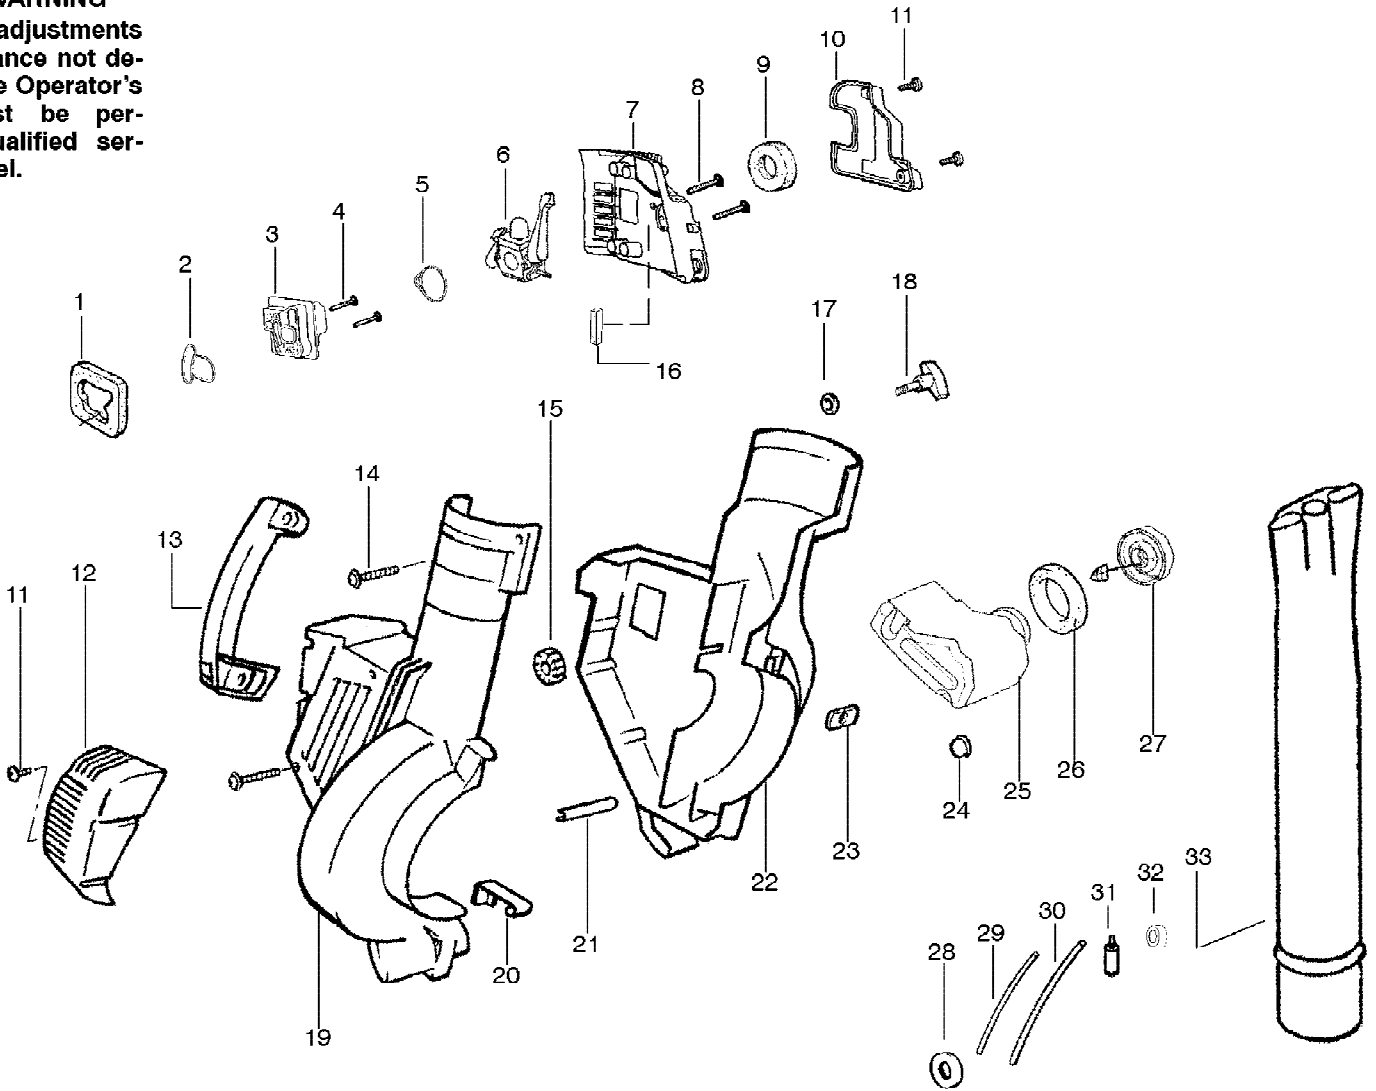

TYPE 3	Please refer to the service note at the end of the IPL before ordering parts.

WARNING

All repairs, adjustments and maintenance not described in the Operator's Manual must be performed by qualified service personnel.

Ref #	Part Number	Qty	Description
1	530071459		Air Dam (kit)
2	530071458		Gasket-Adapter (kit)
3	530035561		Carburetor Adaptor
4	530016309		Screw
5	530071458		Gasket-Carburetor (kit)
6	530071465		Kit-Carb Ass'y. (C1Q-W11)
6	530071632		Kit-Carb Ass'y. (C1Q-W11C)
6	530071775		Kit-Carb Ass'y. (WT-606)
7	530056629		Air Box
8	530015849		Screw-Carb.
9	530049383		Filter-Air
10	530056581		Cover-Air Filter
11	530016349		Screw
12	530056641		Guard-Muffler
13	530095469		Handle
14	530015886		Screw
15	530049323		Isolator
16	530071459		Foam 25.4mm (kit)
17	530015197		Nut
18	530016322		Knob-Blower
19	530056682		Housing-Right
20	530402044		Spring-Cover Latch
21	530049617		Guide-Starter Rope
22	530056683		Housing-Left
23	530016207		Nut
24	530036792		Isolator-Crankcase
25	530049491		Assy-Fuel Tank
26	530049527		Gasket-Fuel Tank
27	530049386		Fuel Cap w/Retainer
28	530049656		Grommet-Shroud
29	530069247		Kit-Line Carb/Purge
30	530069216		Kit-Line Tank/Purge
31	530095646		Assy-Fuel Pick-up
32	530071459		Grommet-Fuel line (kit)
33	530095597		Tube - Blower BV - 1850
33	530095593		Tube - Blower BV - 2000
	530163804		Operator Manual Not Shown
	530057414		Warning Decal Not Shown
	530057215		Decal-Start Inst. Not Shown