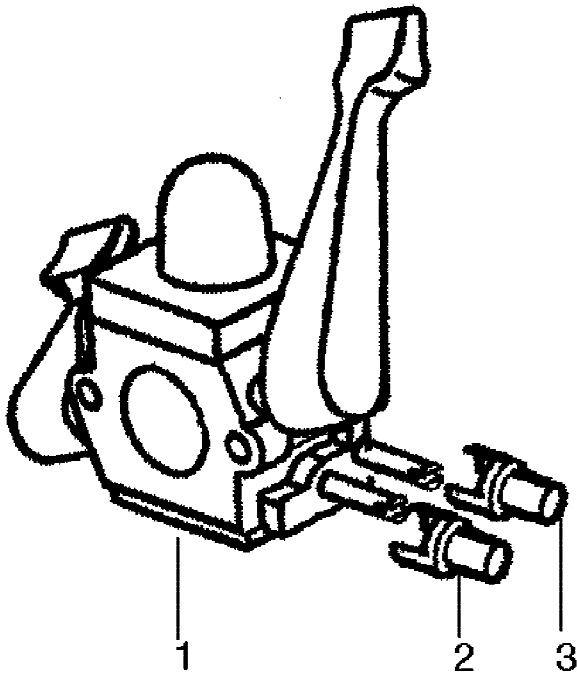

TYPE 2,3 ONLY

Please refer to the service note at the end of the IPL before ordering parts.

Carb.
Repair
Kit

Gasket/
Dia.
Kit

4

5

Ref #	Part Number	Qty	Description
1	530071465		Assy-Carb. Zama (C1Q-W11)
2	530038479		Cap-Limiter (high) brown
3	530038478		Cap-Limiter (low) tan
4	530071475		Kit-Carb. Repair
5	530071489		Kit-Carb. Gasket (Zama)

530071716-Kit-Choke Lever (zama)
530071725-Kit-Choke Lever (walbro)

530071715-Kit-Throttle Lever (zama)
530071726-Kit-Throttle Lever (walbro)

Note: No Repair kits are available for this carburetor, please order the complete assembly part number.

Ref #	Part Number	Qty	Description
	530071775		Kit - Carburetor Assy # - WT-606 (Walbro)
530071716	530071716		Kit-Choke Lever (zama)
530071725	530071725		Kit-Choke Lever (walbro)
530071715	530071715		Kit-Throttle Lever (zama)
530071726	530071726		Kit-Throttle Lever (walbro)