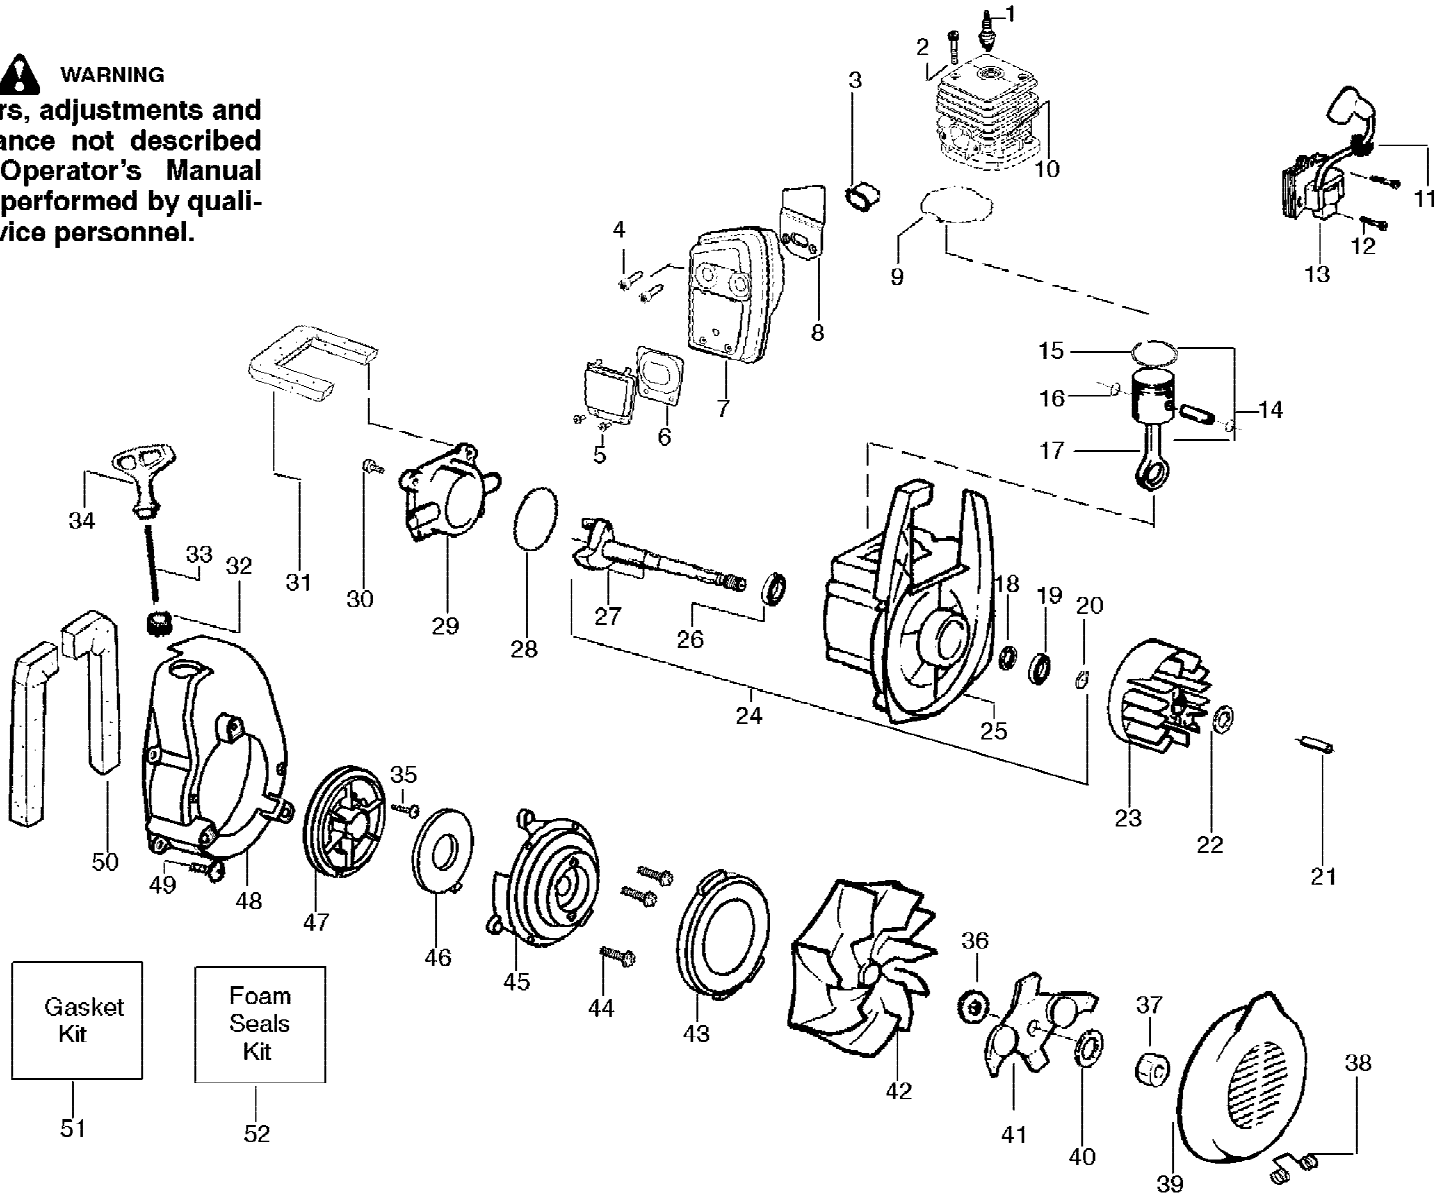

Ref #	Part Number	Qty	Description
	530071775		Kit - Carburetor Assy # - WT-606 (Walbro)
530071716	530071716		Kit-Choke Lever (zama)
530071725	530071725		Kit-Choke Lever (walbro)
530071715	530071715		Kit-Throttle Lever (zama)
530071726	530071726		Kit-Throttle Lever (walbro)

Ref #	Part Number	Qty	Description
1	952030249		Spark Plug (RCJ-6Y)
2	530015953		Screw
3	530055191		Insulator-Heat
4	530016387		Screw-Muffler-Internal
5	530015241		Screw
6	530071593		Kit-Spark Screen (incl. #5)
7	530071834		Kit-Muffler (incl. 4,5,6, & 8)
8	530071458		Gasket-Baffle (kit)
9	530071458		Gasket-Cylinder (kit)
10	530071457		Kit-Cylinder
11	530019182		Grommet-Ign. Module
12	530016357		Screw-Ignition Module
13	530035505		Ignition Module
14	530071357		Kit-Piston (Incl. 15 & 16)
15	530055120		Piston Ring
16	530015162		Retainer-Piston Pin
17	530069945		Assy-Connecting Rod
18	530071615		Kit-Crankcase Seal
19	530055728		Bearing-Outer
20	530015941		Retainer Ring-C'chaft
21	530016190		Spacer-Flywheel
22	530015149		Washer
23	530039209		Assy-Flywheel
24	530071456		Assy-Crankcase/Crankshaft (incl. 20,25,27)
25	530012492		Assy-Crankcase (Incl. 18,19,26)
26	530032125		Bearing-Inner
27	530012452		Assy-Crankshaft
28	530071458		O-ring-C/case (kit)
29	530012443		Cover-Crankcase
30	530015810		Screw
31	530071459		Foam-219mm (kit)
32	530029182		Eyelet-Flange
33	530071467		Kit-Rope
34	530054834		Handle-Starter
35	530016391		Screw-Rope
36	530016240		Washer-Belleville
37	530626605		Nut
38	530402043		Spring-Return Cover
39	530049313		Inlet Door
40	530016279		Washer-Flat (bv1850 only)
41	530095461		Assy-Mulch Blade (bv2000 only)
42	530069817		Assy-Impeller
43	530056625		Seal-Ring
44	530016349		Screw
45	530055101		Housing-Pulley
46	530042086		Spring-Starter
47	530071466		Kit-Starter Pulley
48	530055102		Fan Housing
49	530015810		Screw
50	530071459		Foam-182mm (kit)