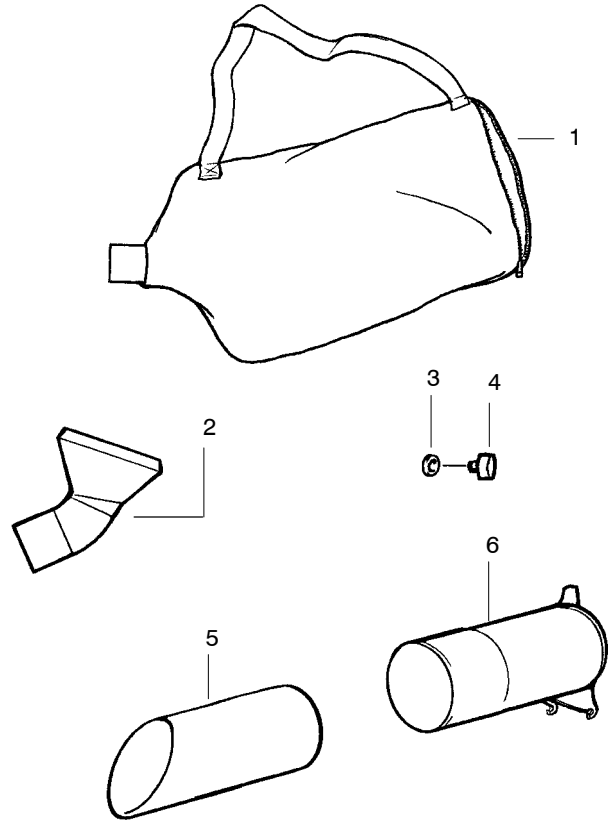

↙ = NEW PART NUMBER FOR THIS IPL

★ = REFER TO THE SERVICE REFERENCE INDICATED FOR MORE INFORMATION. (LOCATED AT END OF IPL)

TYPE 1 ONLY

Carburetor Assembly Part # 530069924 - (WA-229)

Key No.	Part No.	Description
1	530038403	Limiter Cap
2	530069842	Carburetor Repair Kit
3	530069845	Gasket/Diaphragm Kit

TYPE 1,2,3

Vacuum Tube Ass'y.

Ref.	Part No.	Description
1.	530095564	Assy-Vac. Bag w/strap
2.	530095470	Tube-Elbow Vac
3.	530049686	Retainer-Vac Tube Knob
4.	530016322	Knob
5.	530094476	Tube-Lower Vac
6.	*****	Tube-Upper Vac