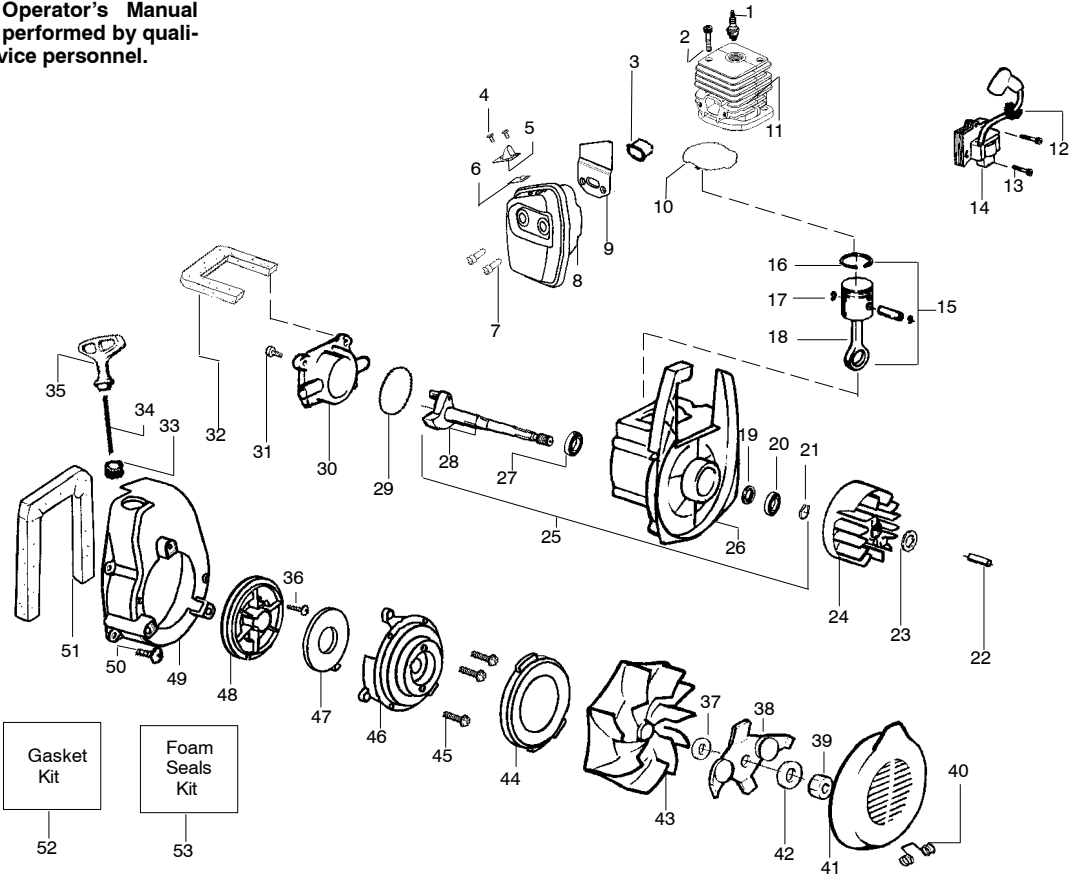

TYPE 2

Please refer to the service note at the end of the IPL before ordering parts.

WARNING
All repairs, adjustments and maintenance not described in the Operator's Manual must be performed by qualified service personnel.

Ref.	Part No.	Description	Ref.	Part No.	Description	Ref.	Part No.	Description
1.	952030249	Spark Plug (RCJ-6Y)	20.	530055728	Bearing-Outer	39.	530626605	Nut
2.	530015953	Screw	21.	530015941	Retainer Ring-C'chaft	40.	530402043	Spring-Return Cover
3.	530055191	Insulator-Heat	22.	530016190	Spacer-Flywheel	41.	530049313	Door-Inlet
4.	530055240	Screw	23.	530015149	Washer	42.	530016279	Washer (BV1850 only)
5.	530055241	Deflector-Muffler	24.	530039209	Assy-Flywheel	43.	530069817	Kit-Impeller Assy
6.	530071461	Kit-Spark Screen(incl. #4)	25.	530071456	Assy-Crankcase/Crank shaft (incl. 21,26,28)	44.	530055106	Seal-Ring
7.	530016341	Screw-Muffler-Internal	26.	530012440	Assy-Crankcase (Incl. 19,20,27)	45.	530016349	Screw
8.	530071499	Kit-Muffler (incl. 4-6,7,9)	27.	530032125	Bearing-Inner	46.	530055101	Housing-Pulley
9.	530071458	Gasket-Baffle (kit)	28.	530012452	Assy-Crankshaft	47.	530042086	Spring-Starter
10.	530071458	Gasket-Cylinder (kit)	29.	530071458	O-ring-C/case (kit)	48.	530071466	Kit-Starter Pulley
11.	530071457	Kit-Cylinder	30.	530012443	Cover-Crankcase	49.	530055102	Housing-Fan
12.	530019182	Grommet-Ign. Module	31.	530015810	Screw	50.	530015810	Screw
13.	530016357	Screw-Ignition Module	32.	530071459	Foam-219mm (kit)	51.	530071459	Foam-365mm (kit)
14.	530035505	Module-Ignition	33.	530029182	Eyelet-Flange	52.	530071458	Kit-Gasket (includes #9,10,29, adaptor gas ket, & carb. gasket)
15.	530069812	Kit-Piston (Incl. 16 & 17)	34.	530071467	Kit-Rope	53.	530071459	Kit-Foam Seals (includes #32,51, air dam & Fuel line grommet)
16.	530055120	Ring-Piston	35.	530049488	Handle-Starter			
17.	530015162	Retainer-Piston Pin	36.	530016326	Screw-Rope			
18.	530069945	Assy-Connecting Rod	37.	530016240	Washer-Belleville			
19.	530019264	Seal-Crankcase	38.	530095461	Assy-Mulch Blade (BV2000 Only)			

✓ = NEW PART NUMBER FOR THIS IPL

* = REFER TO THE SERVICE REFERENCE INDICATED FOR MORE INFORMATION. (LOCATED AT END OF IPL)