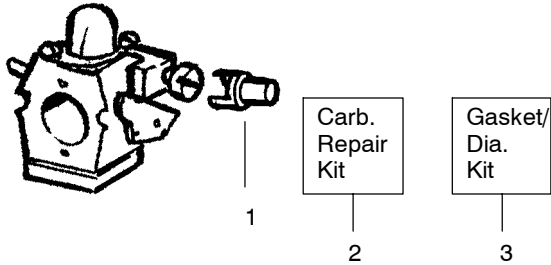

↙ = NEW PART NUMBER FOR THIS IPL

★ = REFER TO THE SERVICE REFERENCE INDICATED FOR MORE INFORMATION. (LOCATED AT END OF IPL)

TYPE 1 ONLY

Carburetor Assembly Part # 530069924 - (WA-229)

Key No.	Part No.	Description
1	530038403	Limiter Cap
2	530069842	Carburetor Repair Kit
3	530069845	Gasket/Diaphragm Kit