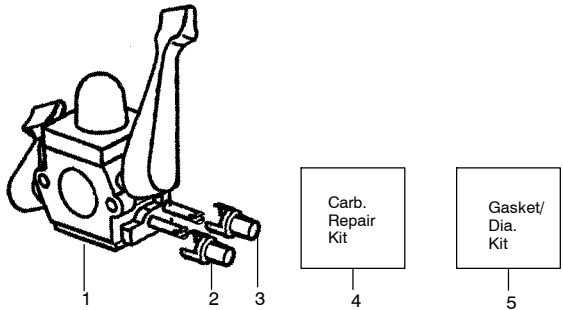

↙ = NEW PART NUMBER FOR THIS IPL

★ = REFER TO THE SERVICE REFERENCE INDICATED FOR MORE INFORMATION. (LOCATED AT END OF IPL)

TYPE 1 ONLY

Carburetor Assembly Part # 530069924 - (WA-229)

Key No.	Part No.	Description
1	530038403	Limiter Cap
2	530069842	Carburetor Repair Kit
3	530069845	Gasket/Diaphragm Kit

TYPE 1,2,3

Vacuum Tube Ass'y.

Ref.	Part No.	Description
1.	530095564	Assy-Vac. Bag w/strap
2.	530095470	Tube-Elbow Vac
3.	530049686	Retainer-Vac Tube Knob
4.	530016322	Knob
5.	530094476	Tube-Lower Vac
6.	*****	Tube-Upper Vac

TYPE 2,3 ONLY

Please refer to the service note at the end of the IPL before ordering parts.

Carburetor Assembly Part # 530071465 - (C1Q-W11)

Ref.	Part No.	Description
1.	530071465	Assy-Carb. Zama (C1Q-W11)
2.	530038479	Cap-Limiter (high) brown
3.	530038478	Cap-Limiter (low) tan
4.	530071475	Kit-Carb. Repair
5.	530071489	Kit-Carb. Gasket (Zama)