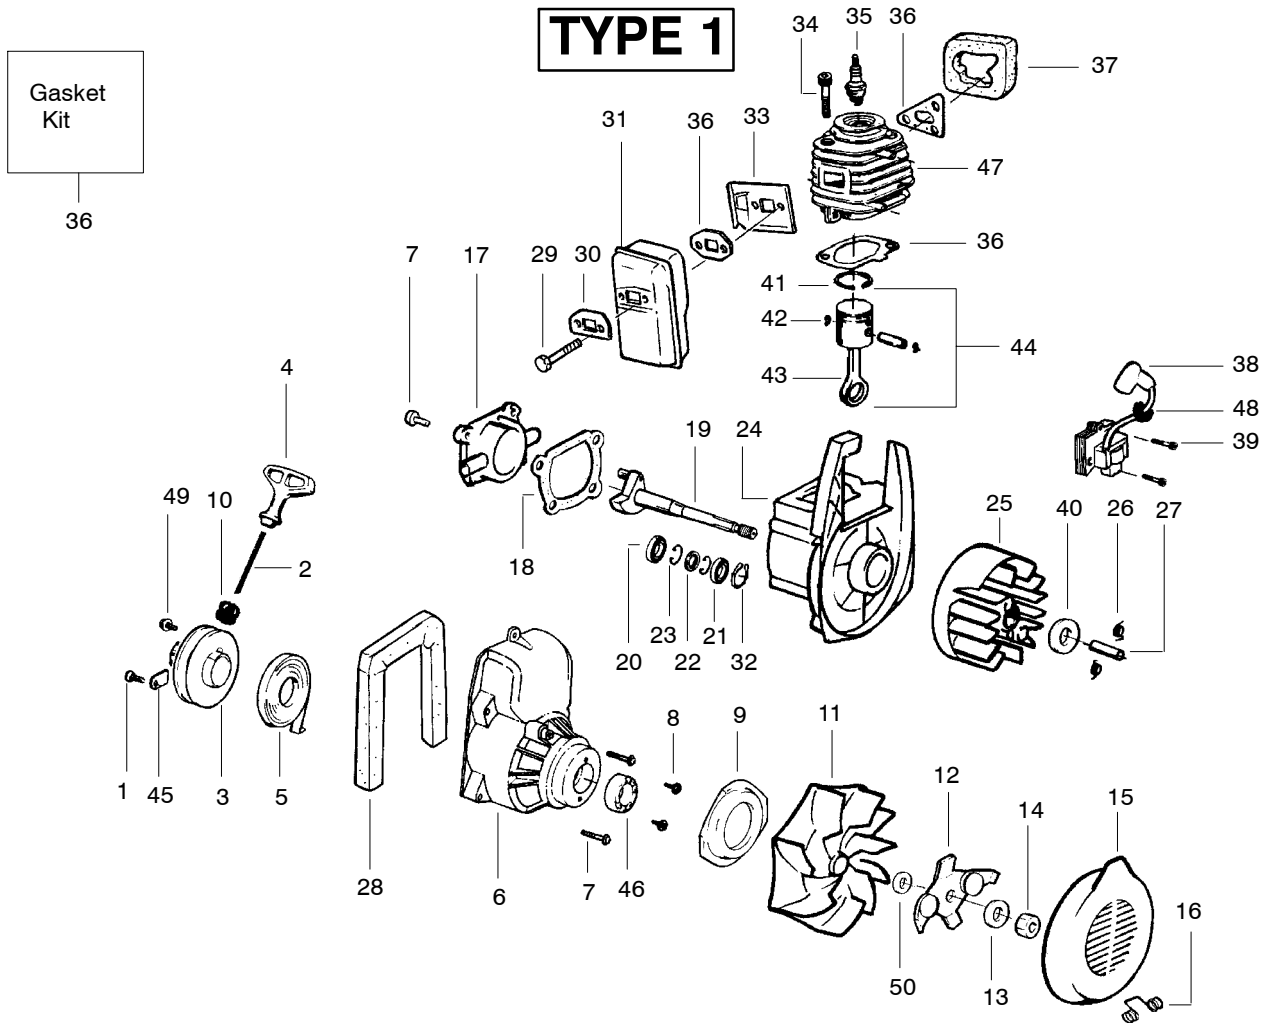

Ref.	Part No.	Description	Ref.	Part No.	Description	Ref.	Part No.	Description
1.	530015880	Screw	25.	530071268	Flywheel Ass'y. (Incl. 26)	46.	530032108	Bearing Cylinder
2.	530069232	Rope Kit	26.	530023817	Spring-Starter Dog	47.	530069865	Grommet-Ign. Module
3.	530069885	Starter Pulley Kit	27.	530016190	Flywheel Spacer	48.	530019182	Screw-Starter Pulley
4.	530049488	Starter Handle	28.	530049713	Foam Seal	49.	530016080	Washer-Belleville
5.	530042086	Starter Spring	29.	530016203	Muffler Bolt	50.	530016240	
6.	530054114	Fan Housing	30.	530049454	Muffler Cover Plate	Not Shown		
7.	530015810	Screw	31.	530052241	Muffler Ass'y.	530084404	Warning Decal	
8.	530015815	Screw	32.	530015941	Retainer Ring-C'chaft	530069914	Spark Arrestor Kit (Optional)	
9.	530019240	O-Ring	33.	530049502	Muffler Shield			
10.	530029182	Eyelet	34.	530015953	Screw			
11.	530069817	Impeller (Incl. 10)	35.	530030074	Spark Plug (RCJ-8Y)			
12.	530095461	Mulch Blade Ass'y. Model 2000	36.	530069813	Gasket Kit			
13.	530016279	Washer-Flat Model 1850	37.	530019247	Air Dam			
14.	530626605	Nut	38.	530039163	Ignition Module			
15.	530049313	Inlet Door	39.	530016208	Bolt			
16.	530402043	Spring-Return Cover	40.	530015127	Washer			
17.	530049297	Crankcase Cover	41.	530049903	Piston Ring (2)			
18.	530019181	Gasket-Crankcase Shroud	42.	530015162	Retainer			
19.	530049429	Crankshaft Ass'y.	43.	530069945	Connecting Rod Ass'y.			
20.	530032125	Inner Bearing	44.	530069812	Piston Kit (Incl. 41 & 42)			
21.	530032124	Outer Bearing	45.	530016226	Pulley Retainer			
22.	530019179	Crankcase Seal						
23.	530015945	Retaining Ring						
24.	530069818	Crankcase Ass'y. (Incl. 20-23)						

✓ = NEW PART NUMBER FOR THIS IPL

* = REFER TO THE SERVICE REFERENCE INDICATED FOR MORE INFORMATION. (LOCATED AT END OF IPL)