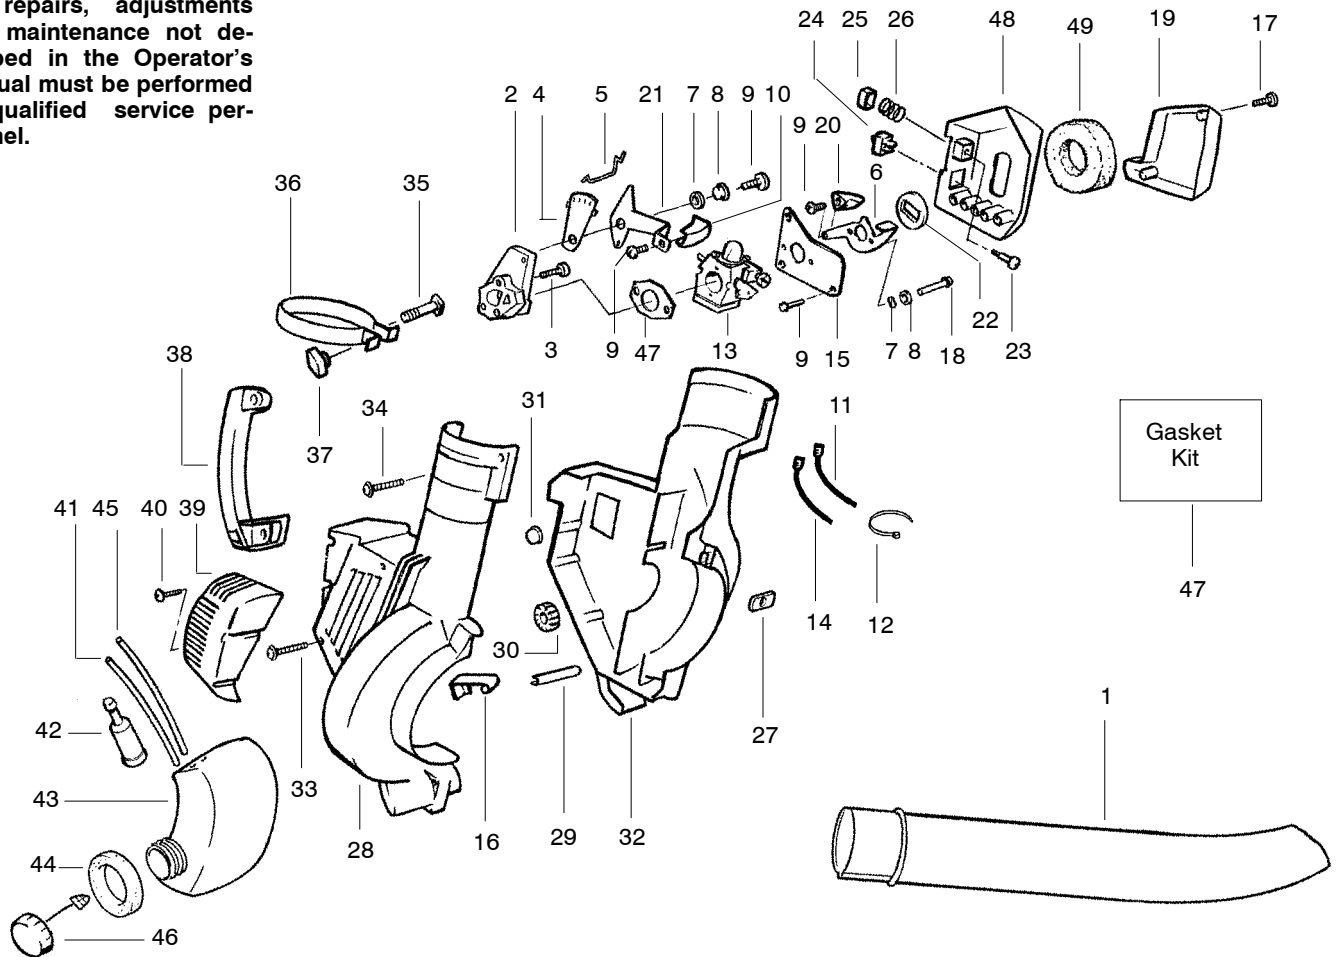

⚠ WARNING
 All repairs, adjustments and maintenance not described in the Operator's Manual must be performed by qualified service personnel.

TYPE 1

Ref.	Part No.	Description	Ref.	Part No.	Description
1.	---	Blower Tube Model 1850 530095597 Model 2000 530095593	27.	530016207	Nut
2.	530049322	Carburetor Adaptor	28.	530049883	Housing-Right
3.	530016014	Screw	29.	530049617	Guide Starter Rope
4.	530049526	Throttle Plate	30.	530049323	Isolator
5.	530049324	Throttle Linkage	31.	530036792	Isolator
6.	530049834	Choke Lever	32.	530049882	Housing-Left
7.	530015254	Washer	33.	530015886	Screw
8.	530015852	Choke Spacer	34.	530015880	Screw
9.	530015775	Screw	35.	530015820	Bolt
10.	530049837	Knob-Throttle Lever	36.	530095592	Clamp-Blower Tube
11.	530049495	Leadwire-Switch	37.	530049885	Knob
12.	530049494	Wire Clamp	38.	530095469	Handle
13.	530069924	Carburetor Ass'y. (WA-229)	39.	530049879	Muffler Cover
14.	530049496	Leadwire-Ground	40.	530015880	Screw
15.	530052293	Choke Plate	41.	530069247	Line Kit-Carb/Purge
16.	530402044	Spring Cover Latch	42.	530014362	Fuel Pick-up Ass'y.
17.	530015957	Screw	43.	530049491	Fuel Tank Ass'y.
18.	530015849	Screw	44.	530049527	Gasket-Fuel Tank
19.	530049315	Air Box Cover	45.	530069216	Line Kit-Tank/Purge
20.	530049836	Knob-Choke Lever	46.	530049386	Fuel Cap w/Retainer
21.	530049325	Throttle Lever	47.	530069813	Gasket Kit
22.	530019246	Filter-Choke Plate	48.	530049316	Air Box
23.	530016211	Retainer-Purge Button	49.	530049383	Air Filter
24.	530069572	Switch	Not Shown		
25.	530049838	Purge Button		530087688	Operator Manual
26.	530016212	Spring-Purge Button		530084403	Engine Stop Decal