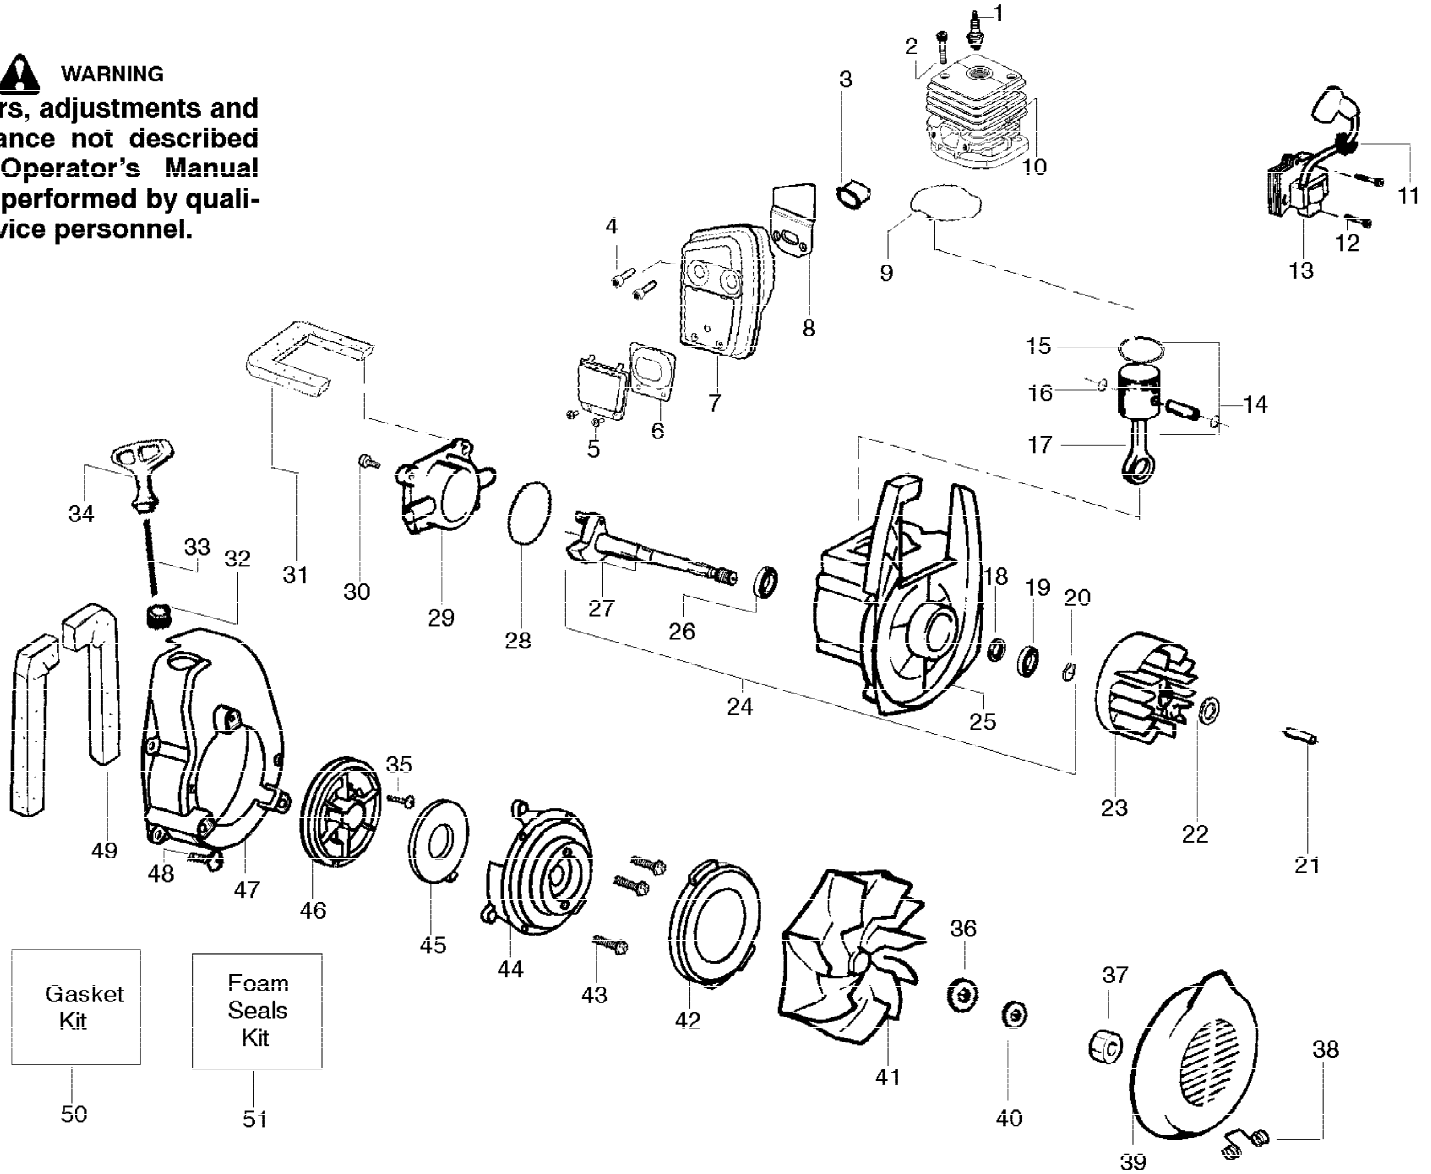

WARNING

All repairs, adjustments and maintenance not described in the Operator's Manual must be performed by qualified service personnel.

Ref #	Part Number	Qty	Description
1	952030249		Spark Plug (RCJ-6Y)
2	530015953		Screw
3	530055191		Insulator-Heat
4	530016387		Screw-Muffler-Internal
5	530015241		Screw
6	530071593		Kit-Spark Screen (incl. #5)
7	530071599		Kit-Muffler (incl. 4,5,6, & 8)
8	530071458		Gasket-Baffle (kit)
9	530071458		Gasket-Cylinder (kit)
10	530071457		Kit-Cylinder
11	530019182		Grommet-Ign. Module
12	530016357		Screw-Ignition Module
13	530035505		Ignition Module
14	530071357		Kit-Piston (Incl. 15 & 16)
15	530055120		Piston Ring
16	530015162		Retainer-Piston Pin
17	530069945		Assy-Connecting Rod
18	530071615		Kit-Crankcase Seal
19	530055728		Bearing-Outer
20	530015941		Retainer Ring-C'chaft
21	530016190		Spacer-Flywheel
22	530015149		Washer
23	530039209		Assy-Flywheel
24	530071456		Assy-Crankcase/Crankshaft (incl. 20,25,27)
25	530012492		Assy-Crankcase (Incl. 18,19,26)
26	530032125		Bearing-Inner
27	530012452		Assy-Crankshaft
28	530071458		O-ring-C/case (kit)
29	530012443		Cover-Crankcase
30	530015810		Screw
31	530071459		Foam-219mm (kit)
32	530029182		Eyelet-Flange
33	530071467		Kit-Rope
34	530049488		Handle-Starter
35	530016391		Screw-Rope
36	530016240		Washer-Belleville
37	530626605		Nut
38	530402043		Spring-Return Cover
39	530049313		Inlet Door
40	530016279		Washer
41	530069817		Assy-Impeller
42	530056625		Seal-Ring
43	530016349		Screw
44	530055101		Housing-Pulley
45	530042086		Spring-Starter
46	530071466		Kit-Starter Pulley
47	530055102		Fan Housing
48	530015810		Screw
49	530071459		Foam-182mm (kit)
50	530071458		Kit-Gasket ("Housing Type 2" incl. 2,5 & 19); ("Engine Type 2" incl. 8,9, & 28)