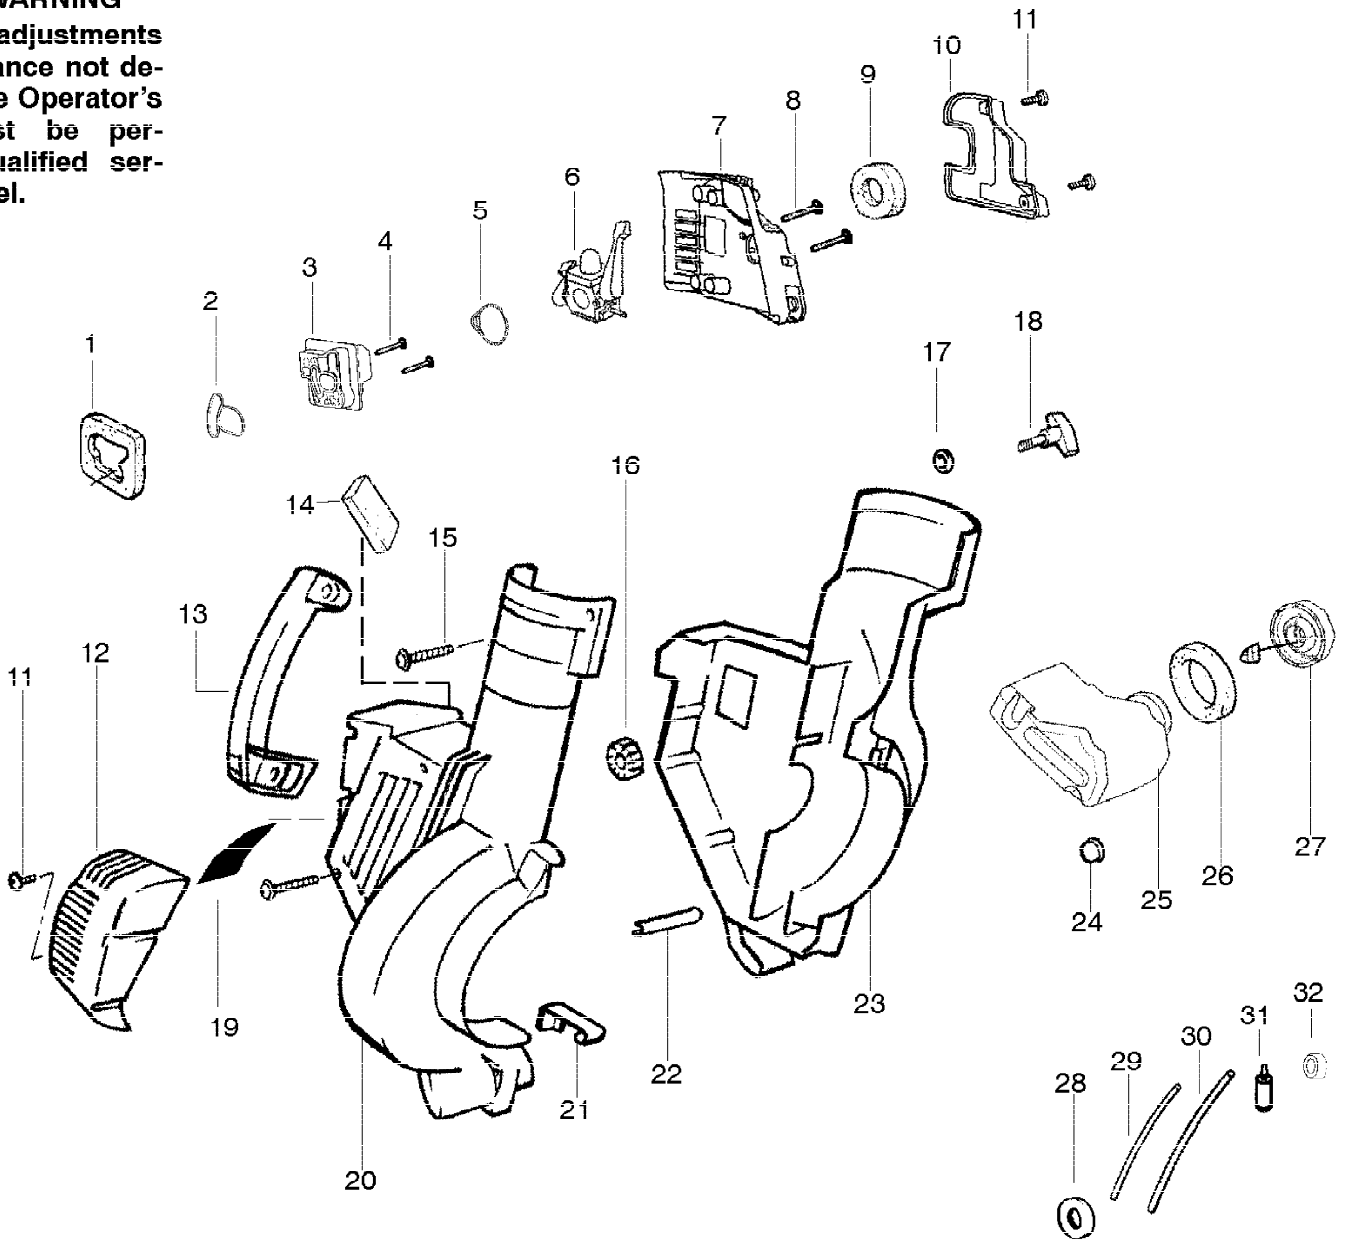

TYPE 2

WARNING

All repairs, adjustments and maintenance not described in the Operator's Manual must be performed by qualified service personnel.

Ref #	Part Number	Qty	Description
1	530071459		Air Dam (kit)
2	530071458		Gasket-Adapter (kit)
3	530035561		Carburetor Adaptor
4	530016309		Screw
5	530071458		Gasket-Carburetor (kit)
6	530071632		Kit-Carb Ass'y. (C1Q-W11C)
7	530056629		Air Box
8	530015849		Screw-Carb.
9	530049383		Filter-Air
10	530056581		Cover-Air Filter
11	530016349		Screw
12	530056641		Guard-Muffler
13	530095469		Handle
14	530071459		Foam - 71.12mm (kit)
15	530015886		Screw
16	530049323		Isolator
17	530015197		Nut
18	530016322		Knob-Tube Clamp
19	530071458		Reflector-Heat (kit)
20	530056682		Housing-Right
21	530402044		Spring-Cover Latch
22	530049617		Guide-Starter Rope
23	530056683		Housing-Left
24	530036792		Isolator-Crankcase
25	530049491		Assy-Fuel Tank
26	530049527		Gasket-Fuel Tank
27	530049386		Fuel Cap w/Retainer
28	530049656		Grommet-Shroud
29	530069247		Kit-Line Carb/Purge
30	530069216		Kit-Line Tank/Purge
31	530095646		Assy-Fuel Pick-up
32	530071459		Grommet-Fuel line (kit)
	530165752		Operator Manual Not Shown
	530057414		Warning Decal Not Shown
	530057215		Decal-Start Inst. Not Shown