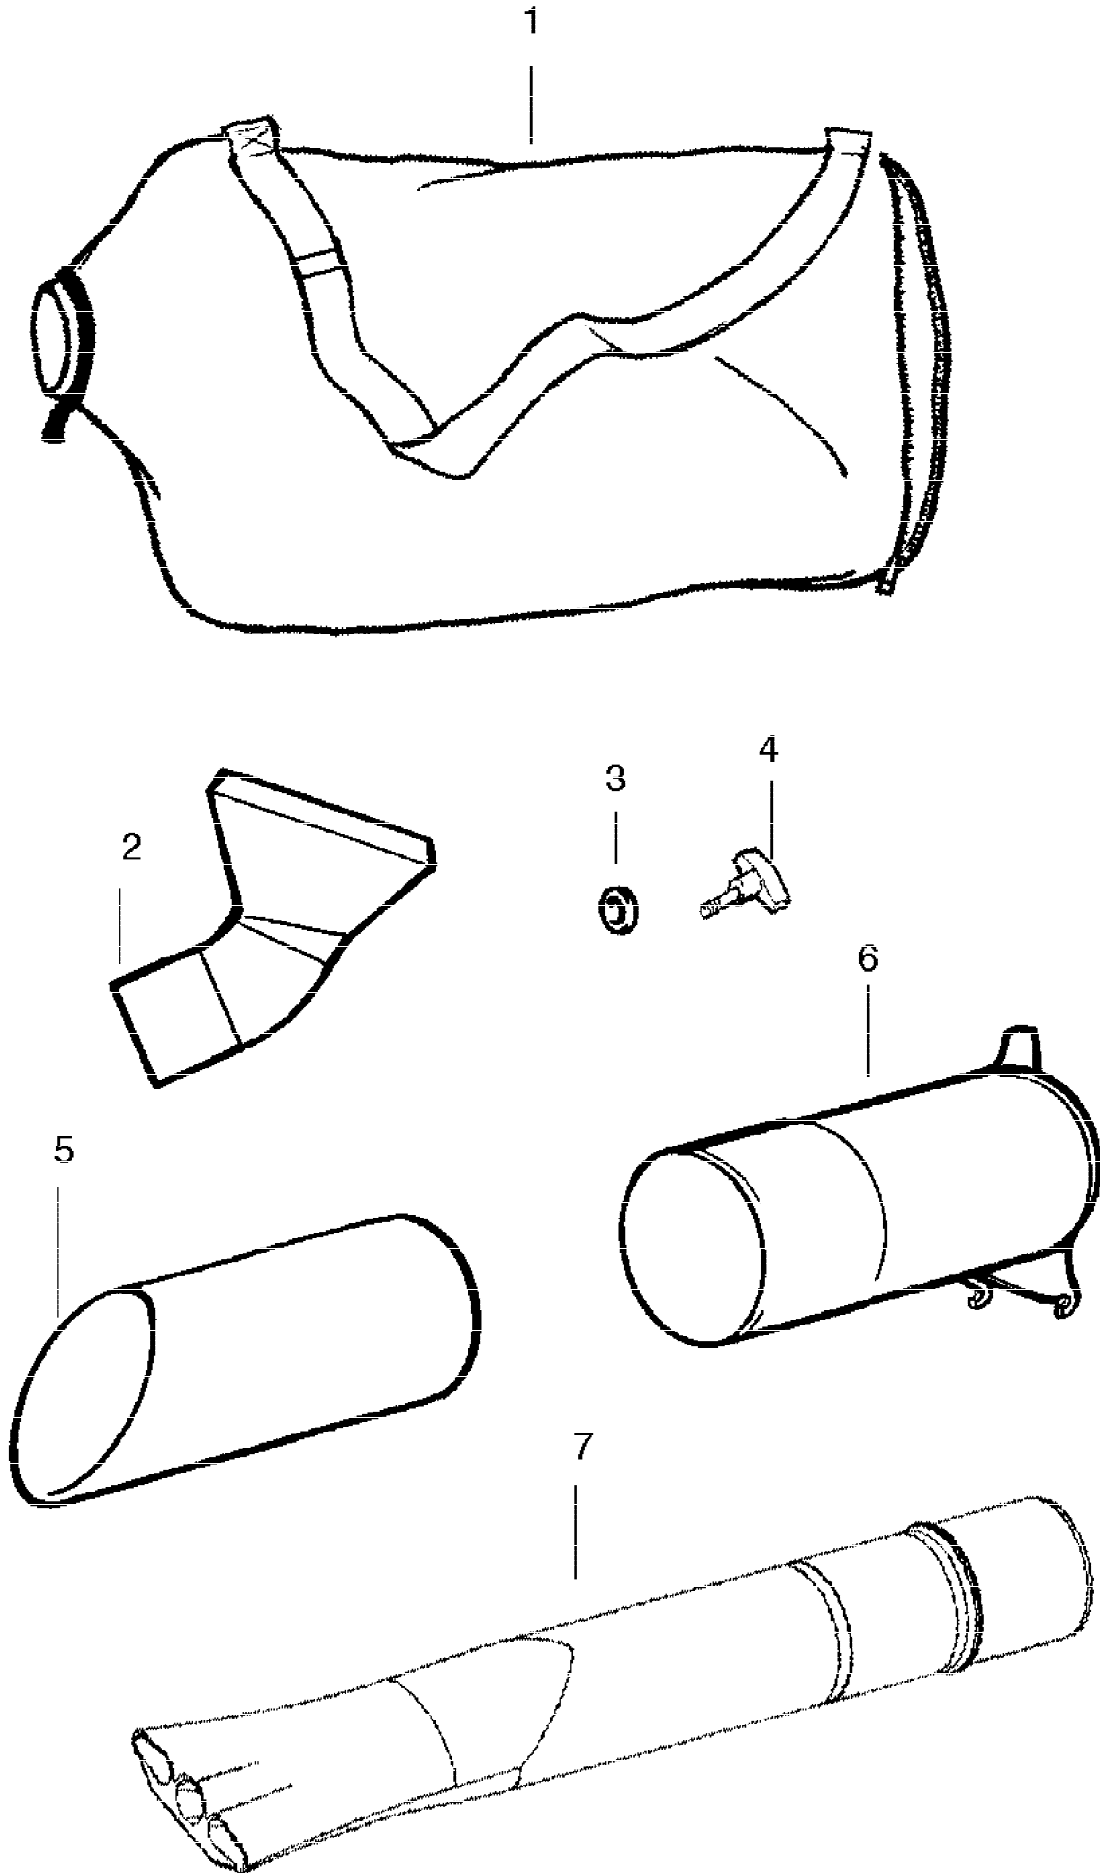

Ref #	Part Number	Qty	Description
1	530095564		Assy-Vac. Bag w/strap
2	530095470		Tube-Elbow Vac
3	530049686		Retainer-Vac Tube Knob
4	530016322		Knob
5	530094476		Tube-Lower Vac
6			Tube-Upper Vac When ordering the new upper vac tube 530056901, items # 3,4 are not required
7	530095593		Tube-Blower