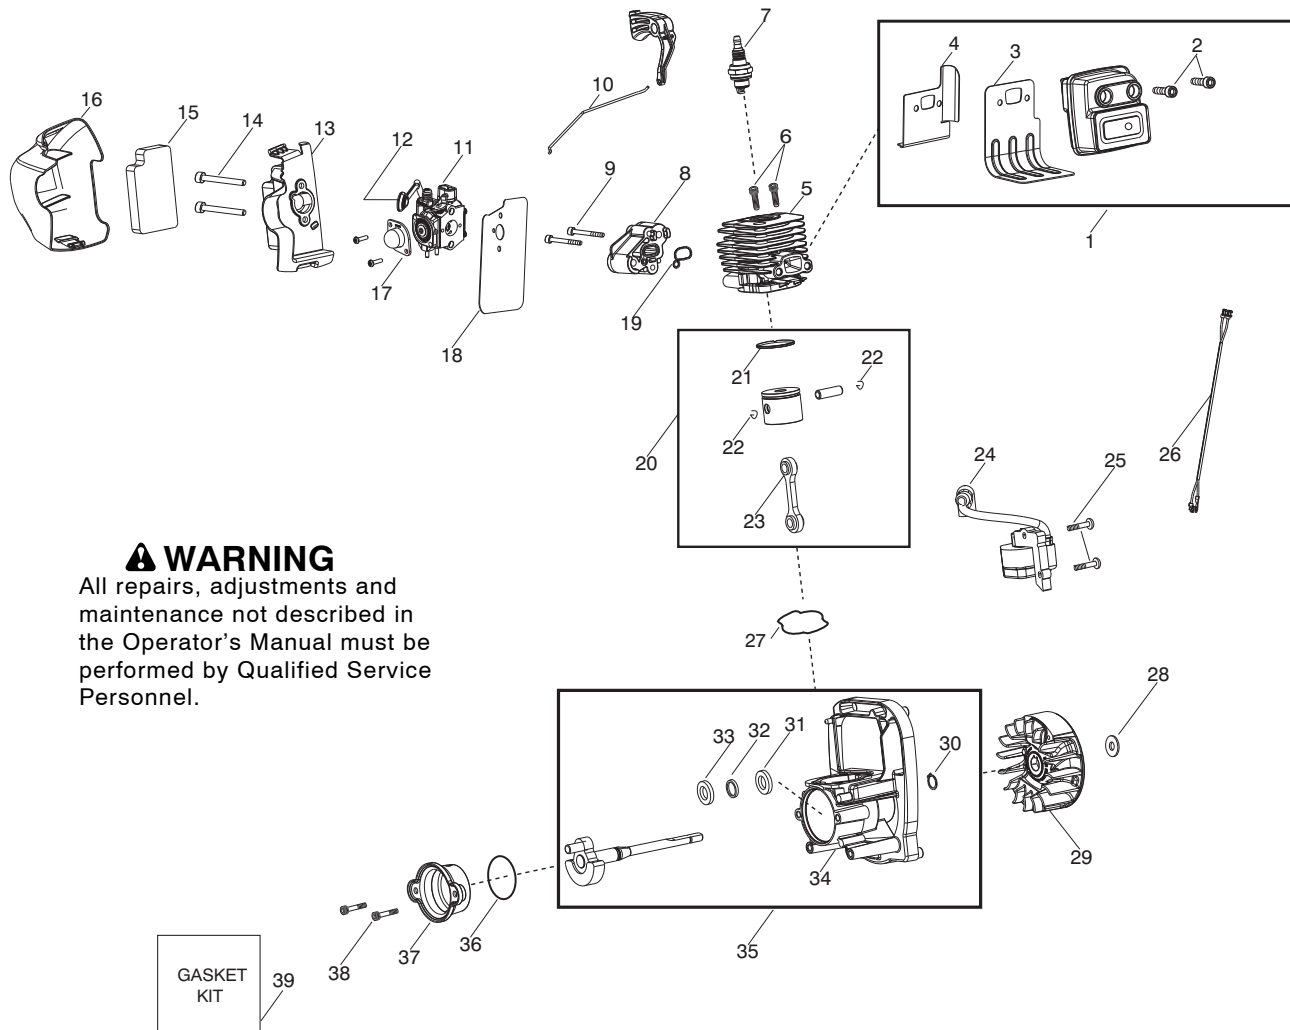

### ⚠ WARNING

All repairs, adjustments and maintenance not described in the Operator's Manual must be performed by Qualified Service Personnel.

Ref.	Part No.	Description	Ref.	Part No.	Description
1.	530015814	Screw	22.	530016406	Screw - Handle Vac
2.	545135806	Assy - Engine Cover	23.	530092322	Washer - Lock
3.	530015880	Screw	24.	545109901	Washer - Impeller
4.	545134001	Shield - Baffle	25.	545113601	Assy-Impeller
5.	545099101	Baffle	26.	545113701	Spacer - Flywheel
6.	530016391	Screw	27.	530015197	Nut
7.	545081852	Kit - Starter Pulley	28.	530016386	Screw
8.	545213601	Spring - Starter	29.	545161604	Assy-Scroll Assy. RH (Incl. 14)
9.	545107101	Tube - Starter Rope	30.	545101201	Handle - Vac
10.	530054834	Handle - starter	31.	576764901	Assy - Fuel Tank (Incl. 32,33,34,35)
11.	545081833	Kit - Rope	32.	530095646	Assy - Fuel Pickup
12.	545081830	Kit - Switch (momentary) (Incl. 13)	33.	530069247	Kit - Fuel Line (carb/purge)
13.	545128201	Protector - Switch	34.	530069216	Kit - Fuel Line (tank/purge)
14.	545099001	Bearing	35.	530057973	Assy - Fuel Cap w/retainer
15.	530626605	Nut	36.	530016445	Screw - Fuel Tank Retainer
16.	545113803	Trigger - Throttle	<b>Not Shown</b>		
17.	545134103	Assy - Scroll LH (Incl. 19,20)	115429226	Manual	
18.	530015814	Screw	527290301	Decal - Warning	
19.	545100801	Door- Vac	574525901	Decal - Vac Warning	
20.	545115601	Spring - Vac Door			
21.	545144501	Knob - Blower			

✓ = New Part Number For This IPL

★ = Refer to the Service Reference Indicated for more information. (Located at the END of the IPL)

Parts List No. 578311001		<b>Poulan PRO</b> PARTS LIST	MODEL BVM200FE
Date 5/12/11	NEW		NOTE : Illustration may differ from actual model due to design changes.

✓ = New Part Number For This IPL

★ = Refer to the Service Reference Indicated for more information.(Located at the END of the IPL)

Parts List No. 578311001		<b>Poulan PRO</b> PARTS LIST	MODEL BVM200FE
Date 5/12/11	NEW		NOTE : Illustration may differ from actual model due to design changes.