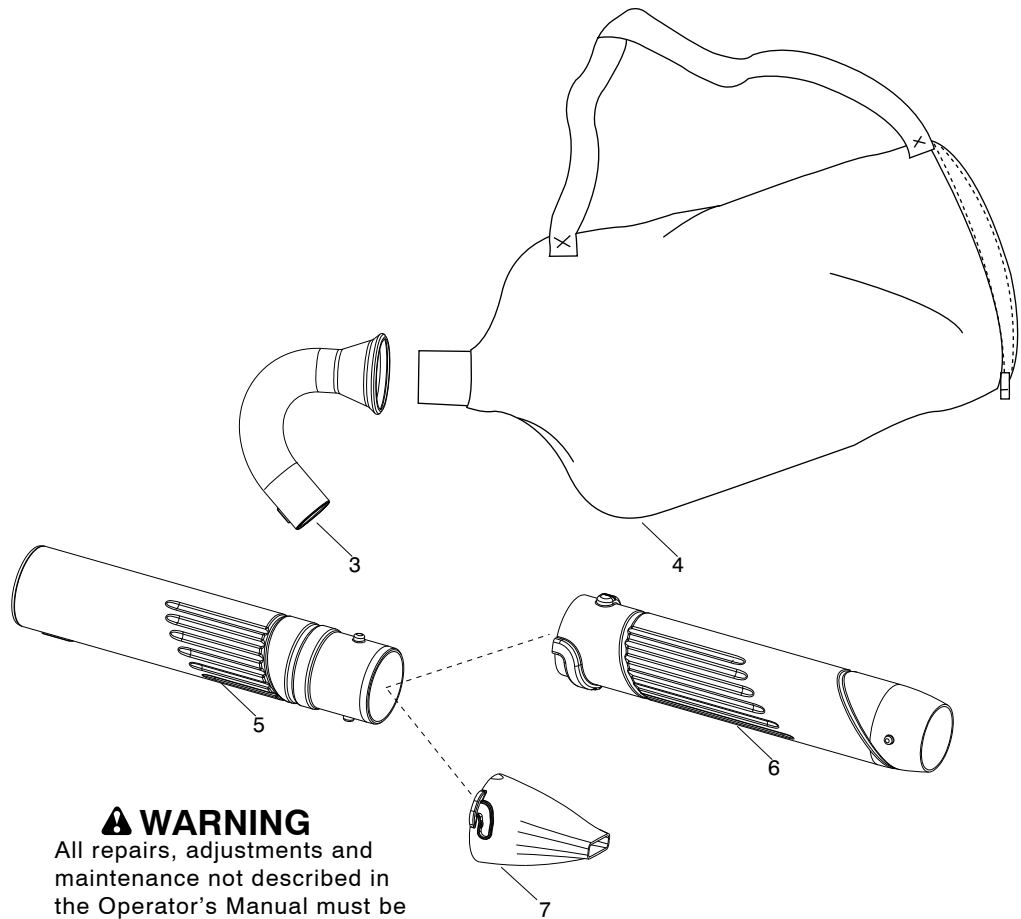

Parts List No. 578311001		Poulan PRO PARTS LIST	MODEL BVM200FE	
Date 5/12/11	NEW		NOTE : Illustration may differ from actual model due to design changes.	Page: 3

⚠ WARNING

All repairs, adjustments and maintenance not described in the Operator's Manual must be performed by Qualified Service Personnel.

Ref.	Part No.	Description
1.	545099401	Tube - Upper Vac
2.	530095589	Tube - Lower Vac
3.	575873501	Tube - J
4.	530095564	Assy - Vac Bag
5.	545100501	Tube - Upper Blower
6.	545100601	Tube - Lower Blower
7.	545151201	Nozzle - High Speed