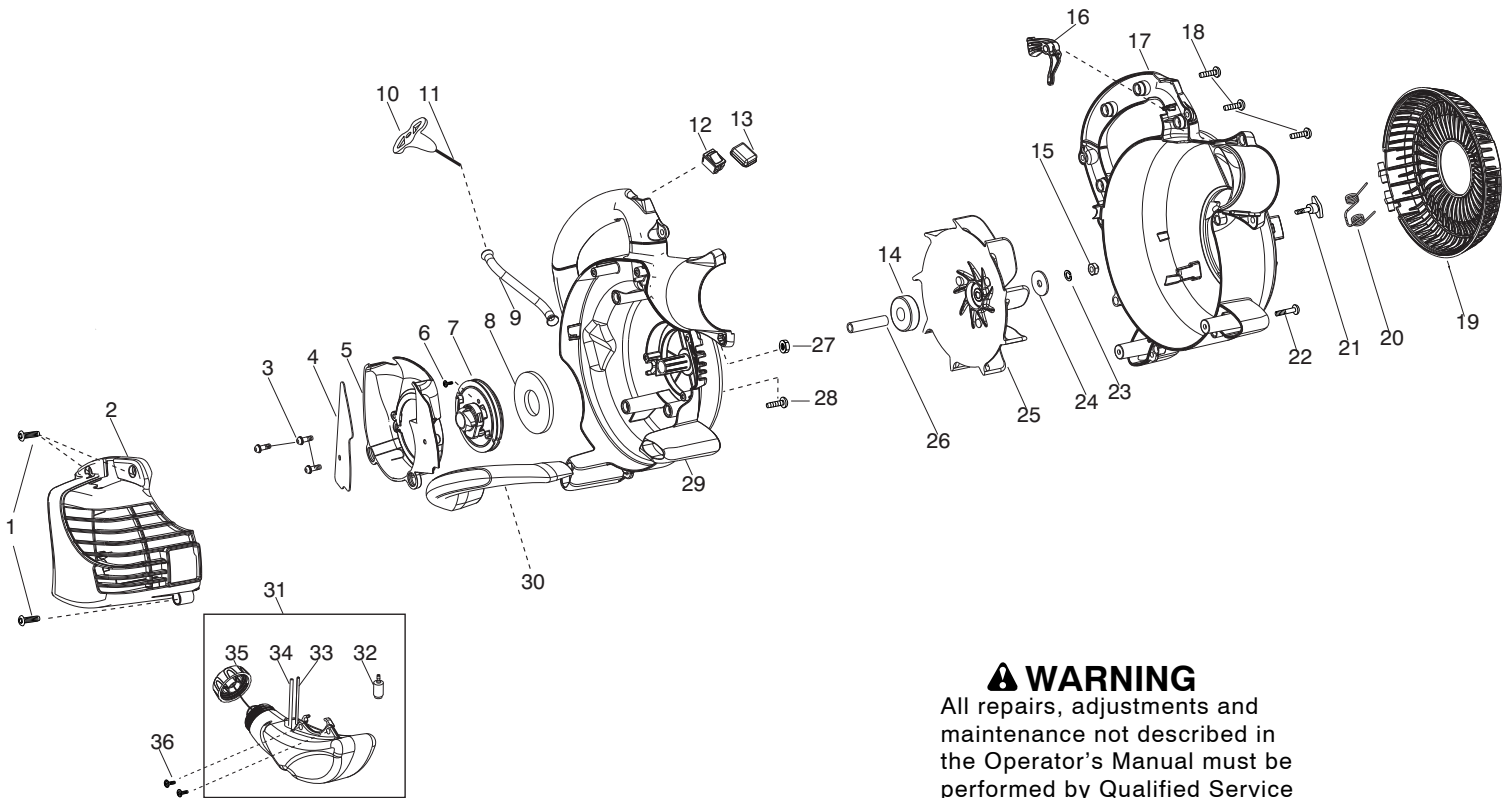

Parts List No. 578311001		<b>Poulan PRO</b> PARTS LIST	MODEL BVM200FE
Date 5/12/11	NEW		NOTE : Illustration may differ from actual model due to design changes.

### ⚠ WARNING

All repairs, adjustments and maintenance not described in the Operator's Manual must be performed by Qualified Service Personnel.

Ref.	Part No.	Description	Ref.	Part No.	Description
1.	530015814	Screw	22.	530016406	Screw - Handle Vac
2.	545135806	Assy - Engine Cover	23.	530092322	Washer - Lock
3.	530015880	Screw	24.	545109901	Washer - Impeller
4.	545134001	Shield - Baffle	25.	545113601	Assy-Impeller
5.	545099101	Baffle	26.	545113701	Spacer - Flywheel
6.	530016391	Screw	27.	530015197	Nut
7.	545081852	Kit - Starter Pulley	28.	530016386	Screw
8.	545213601	Spring - Starter	29.	545161604	Assy-Scroll Assy. RH (Incl. 14)
9.	545107101	Tube - Starter Rope	30.	545101201	Handle - Vac
10.	530054834	Handle - starter	31.	576764901	Assy - Fuel Tank (Incl. 32,33,34,35)
11.	545081833	Kit - Rope	32.	530095646	Assy - Fuel Pickup
12.	545081830	Kit - Switch (momentary) (Incl. 13)	33.	530069247	Kit - Fuel Line (carb/purge)
13.	545128201	Protector - Switch	34.	530069216	Kit - Fuel Line (tank/purge)
14.	545099001	Bearing	35.	530057973	Assy - Fuel Cap w/retainer
15.	530626605	Nut	36.	530016445	Screw - Fuel Tank Retainer
16.	545113803	Trigger - Throttle	<b>Not Shown</b>		
17.	545134103	Assy - Scroll LH (Incl. 19,20)	115429226	Manual	
18.	530015814	Screw	527290301	Decal - Warning	
19.	545100801	Door- Vac	574525901	Decal - Vac Warning	
20.	545115601	Spring - Vac Door			
21.	545144501	Knob - Blower			

✓ = New Part Number For This IPL

★ = Refer to the Service Reference Indicated for more information. (Located at the END of the IPL)

Parts List No. 578311001		<b>Poulan PRO</b> PARTS LIST	MODEL BVM200FE
Date 5/12/11	NEW		NOTE : Illustration may differ from actual model due to design changes.