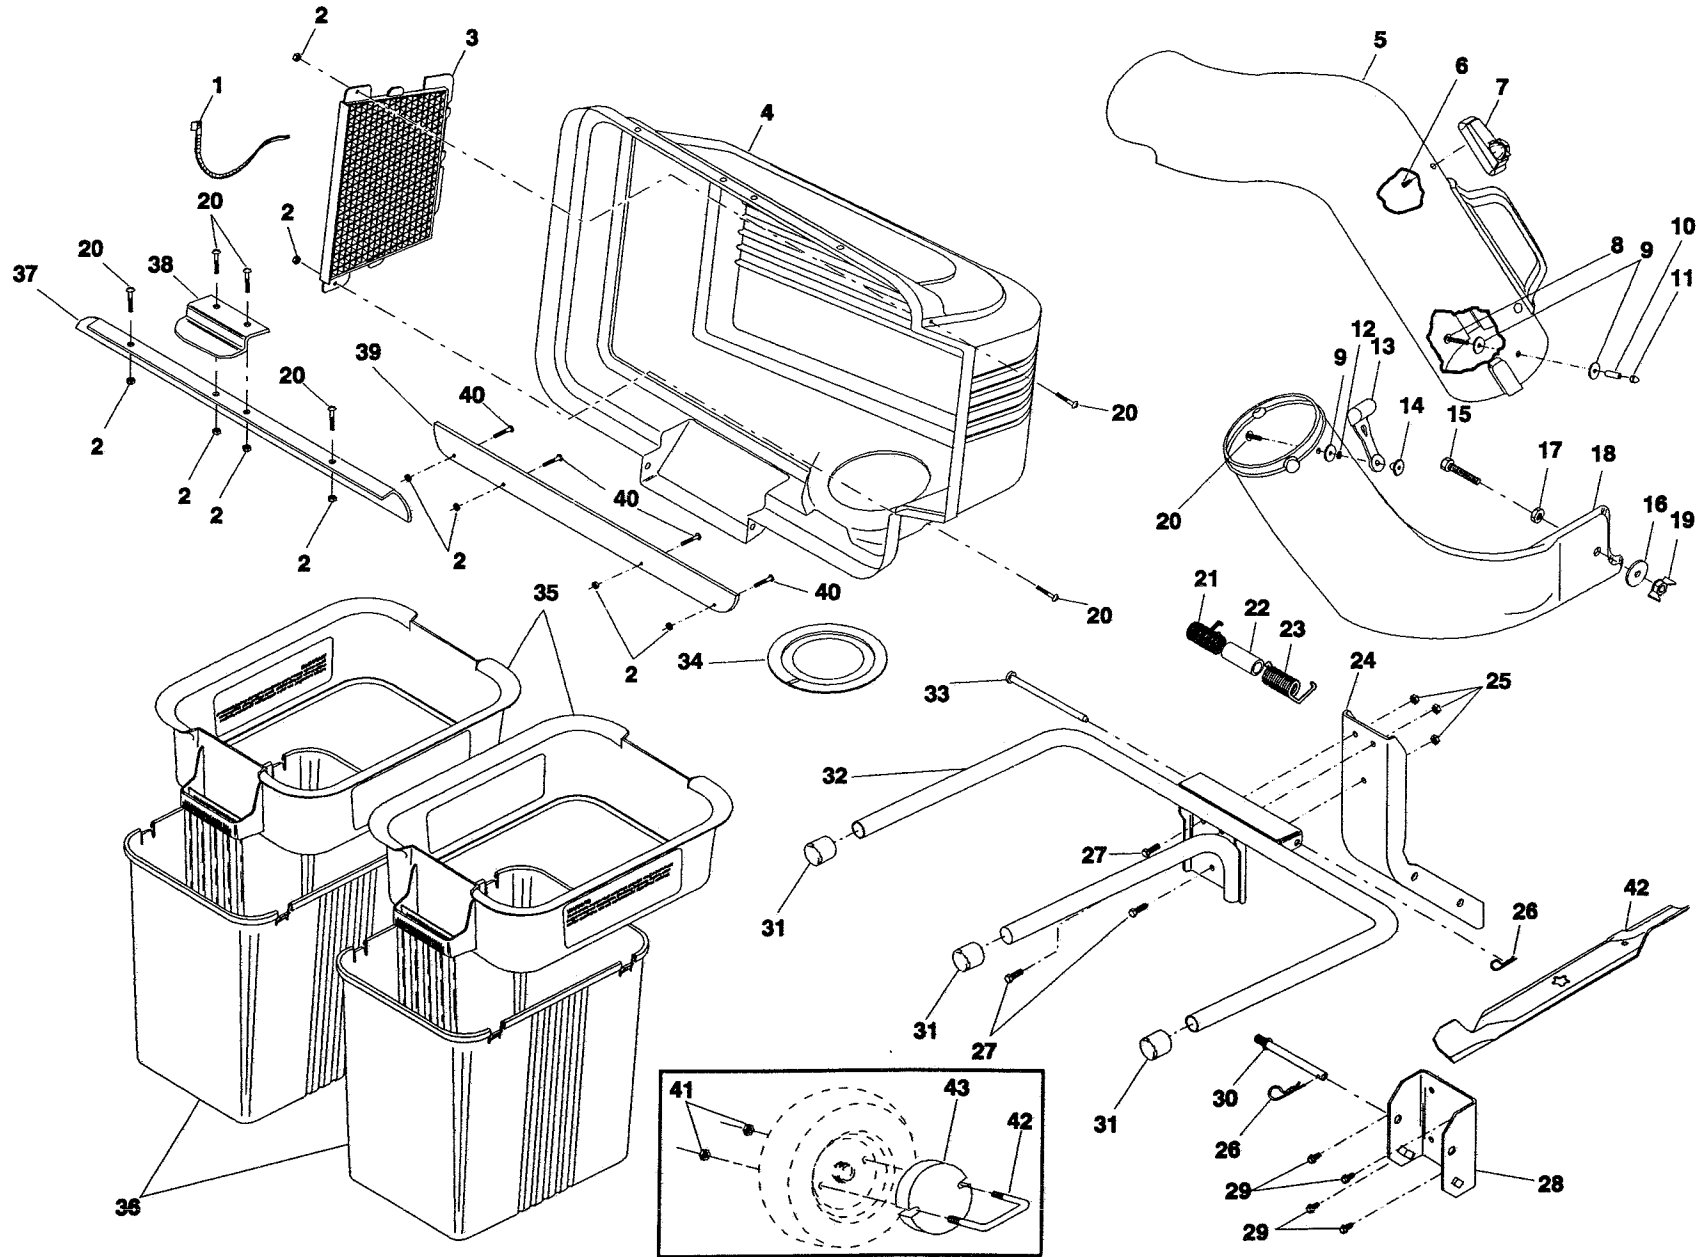

REPAIR PARTS/PIECES DE RECHANGE

GRASS CATCHER - - MODEL NUMBER CER38B / RAMASSE-HERBE - - NUMERO DE MODELE CER38B

REPAIR PARTS/PIECES DE RECHANGE

GRASS CATCHER- - MODEL NUMBER CER38B / RAMASSE-HERBE - - NUMERO DE MODELE CER38B