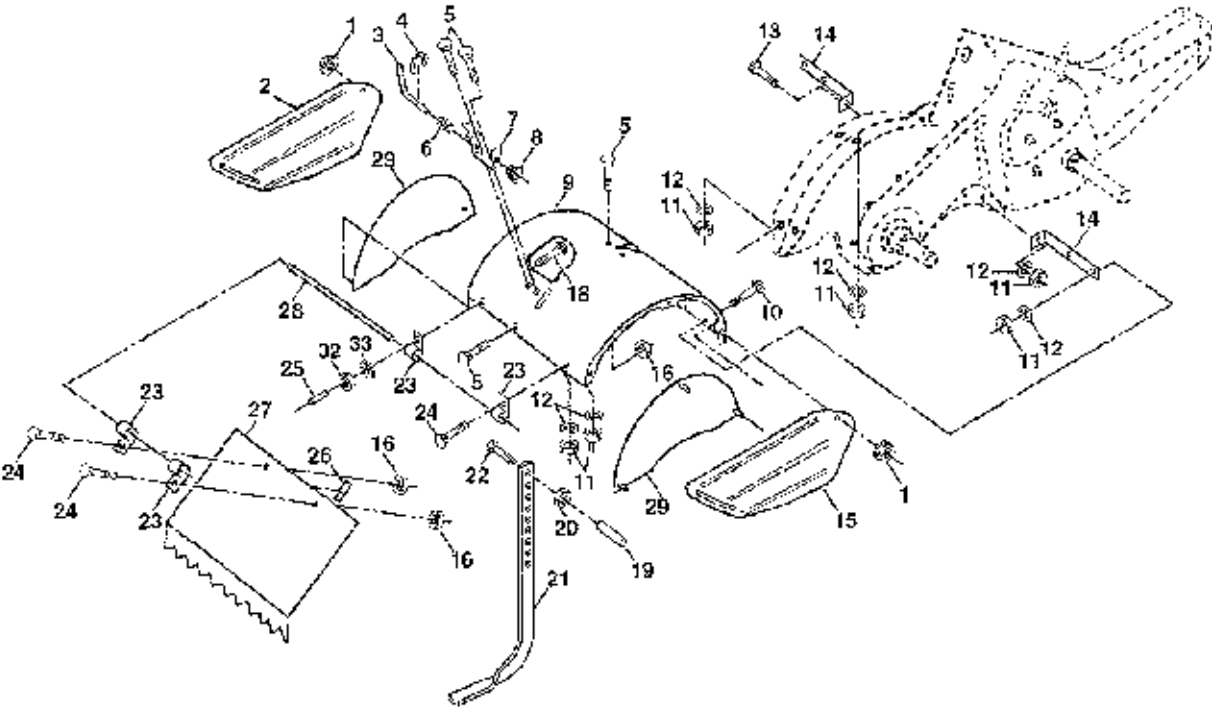

Ref #	Part Number	Qty.	Description
1	73900500		Nut, Range 5/16-18
2	161415X428		Shield, Side, Outer L. H.
3	8393J		Pin, Stake, Depth
4	12000036		Ring, Klip
5	72140506		Bolt, Carriage 5/16-18 x 3/4 Gr 5
6	8394J		Spring
7	8392J		Bracket, Latch
8	109230X		Spring, Depth Stake
9	102326X428		Shield, Tine
10	72140508		Bolt, Carriage 5/16-18x1
11	73220500		Nut, Hex 5/16-18
12	10040500		Washer, Lock 5/16
13	72110510		Bolt, Carriage 5/16-18x1-1/4
14	124343X		Bracket, Shield Tine
15	161414X428		Shield, Side, Outer R.H.
16	73900400		Nut, Hex Flange 1/4-20 UNC
18	72040410		Bolt, Carriage 1/4-20 x 1-1/4 Gr. 5
19	102701X		Grip
20	73220600		Nut, Hex 3/8-16
21	102156X		Stake, Depth
22	74930632		Bolt, Hex 3/8-16x2
23	4440J		Hinge
24	72140404		Bolt, Carriage 1/4-20 x 1/2 Gr. 5
25	6712 J		Cap, Vinyl
26	109227X		Pad, Idler
27	102695X428		Shield, Leveling
28	120588X		Pin, Hinge
29	104085X428		Shield, Side
32	73220400		Nut Fin Hex 1/4-20 UNC
33	10040400		Washer Lock Hvy Helical 1/4