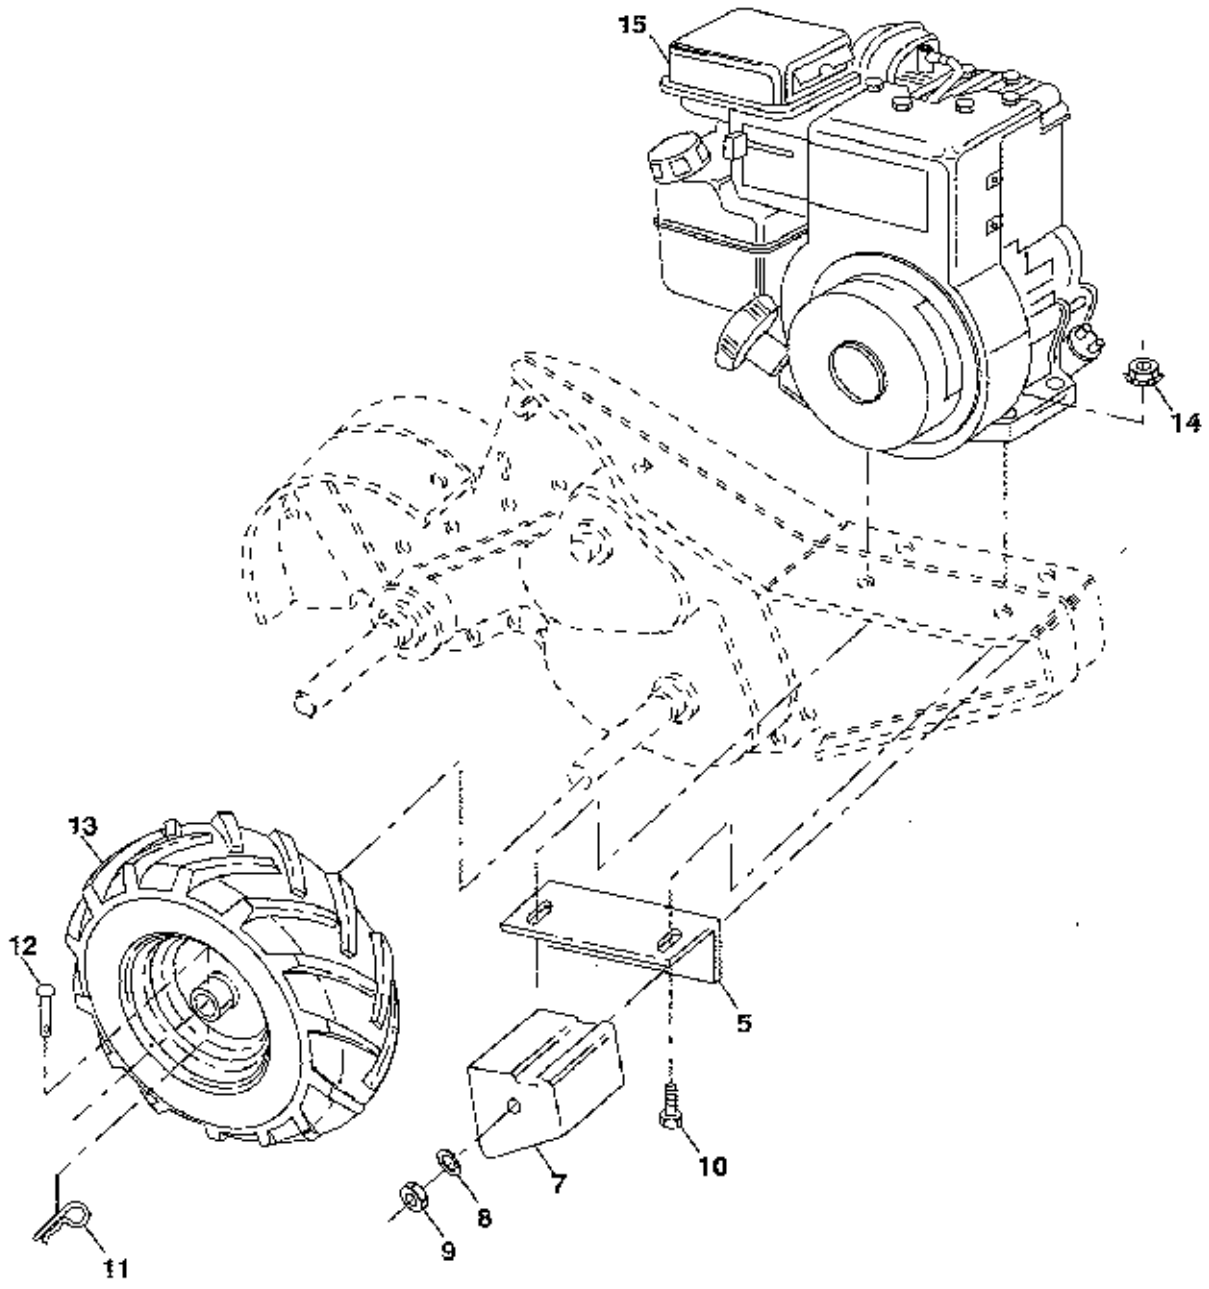

Ref #	Part Number	Qty.	Description
1	157384		Decal, Logo
2	157387		Decal, Description
3	167386		Decal, Logo
4	110678X		Decal, Instruction, Tilling
5	110614X		Decal, Hand Placement
6	102180X		Decal, Shift Indicator
7	156199		Decal, Pnl Cntrl Reverse
8	171804		Decal, Briggs & Stratton
9	120076X		Decal, Warning, Rotating Tines
11	171803		Decal, 5 HP
12	162384		Decal, Warning Till
12	174222		Manual, Owner's (English)
12	174223		Manual, Owner's (French)

Ref #	Part Number	Qty.	Description
1	127012X		Control, Throttle
2	150744		Grip, Handle
4	159227		Bar, Control
5	72110514		Bolt, Carriage 5/16-18x1 -3/4
8	71191008		Screw, Pan Hd. #10-24
10	8389J		Grip, Handle
11	4497H		Clip, Hairpin
15	108281X		Rod, Shift
16	72110608		Bolt, Carriage 3/8-16 x 1 Gr. 5
17	109229X		Lock, Handle
18	73680600		Nut Crownlock 3/8-16 UNC
19	19131611		Washer 13/32x1x11 Ga,
20	109228X		Lever, Lock, Handle
21	150217		Handle
26	159232		Cable, Clutch
29	73731000		Nut, Keps #10-24 UNC
31	150696		Bolt, Pivot
34	145821		Bracket, Clutch Cable
35	146480		Grommet, Handle
36	126949X428		Bracket, Handle
37	102604X		Grip, Bar Control
38	73800500		Locknut 5/16-18
39	10040500		Washer, Lock 5/16
42	121248X		Bushing, Snap

Ref #	Part Number	Qty.	Description
5	102332X		Bracket, Reinforcement
7	102173X		Counter Weight, R.H.
8	10040600		Washer, Lock 3/8
9	73220600		Nut, Hex 3/8-16
10	74760524		Bolt, Hex 5/16-18 x 1-1/2
11	4497H		Clip, Hairpin
12	126875X		Rivet, Drilled
13	102190X		Tire
13	150750		Rim
13	795R		Tire Valve
14	73510500		Nut, Keps 5/16-18
15			Engine, Briggs Model 137202

Ref #	Part Number	Qty.	Description
1	4459J		Tine, Outer, L.H.
2	132673		Clevis Pin
3	6554J		Tine, Inner, L.H.
4	3146R		Retainer, Spring
5	132727		Assembly, Hub and Plate, L.H.
6	73610600		Nut, Hex 3/8-24
7	10040600		Washer, Lock 3/8
8	74610616		Bolt, Hex 3/8-24 x 1
9	4460J		Tine, Outer, R.H.
10	132728		Assembly, Hub and Plate, R.H.
11	6555J		Tine, Inner, R.H.